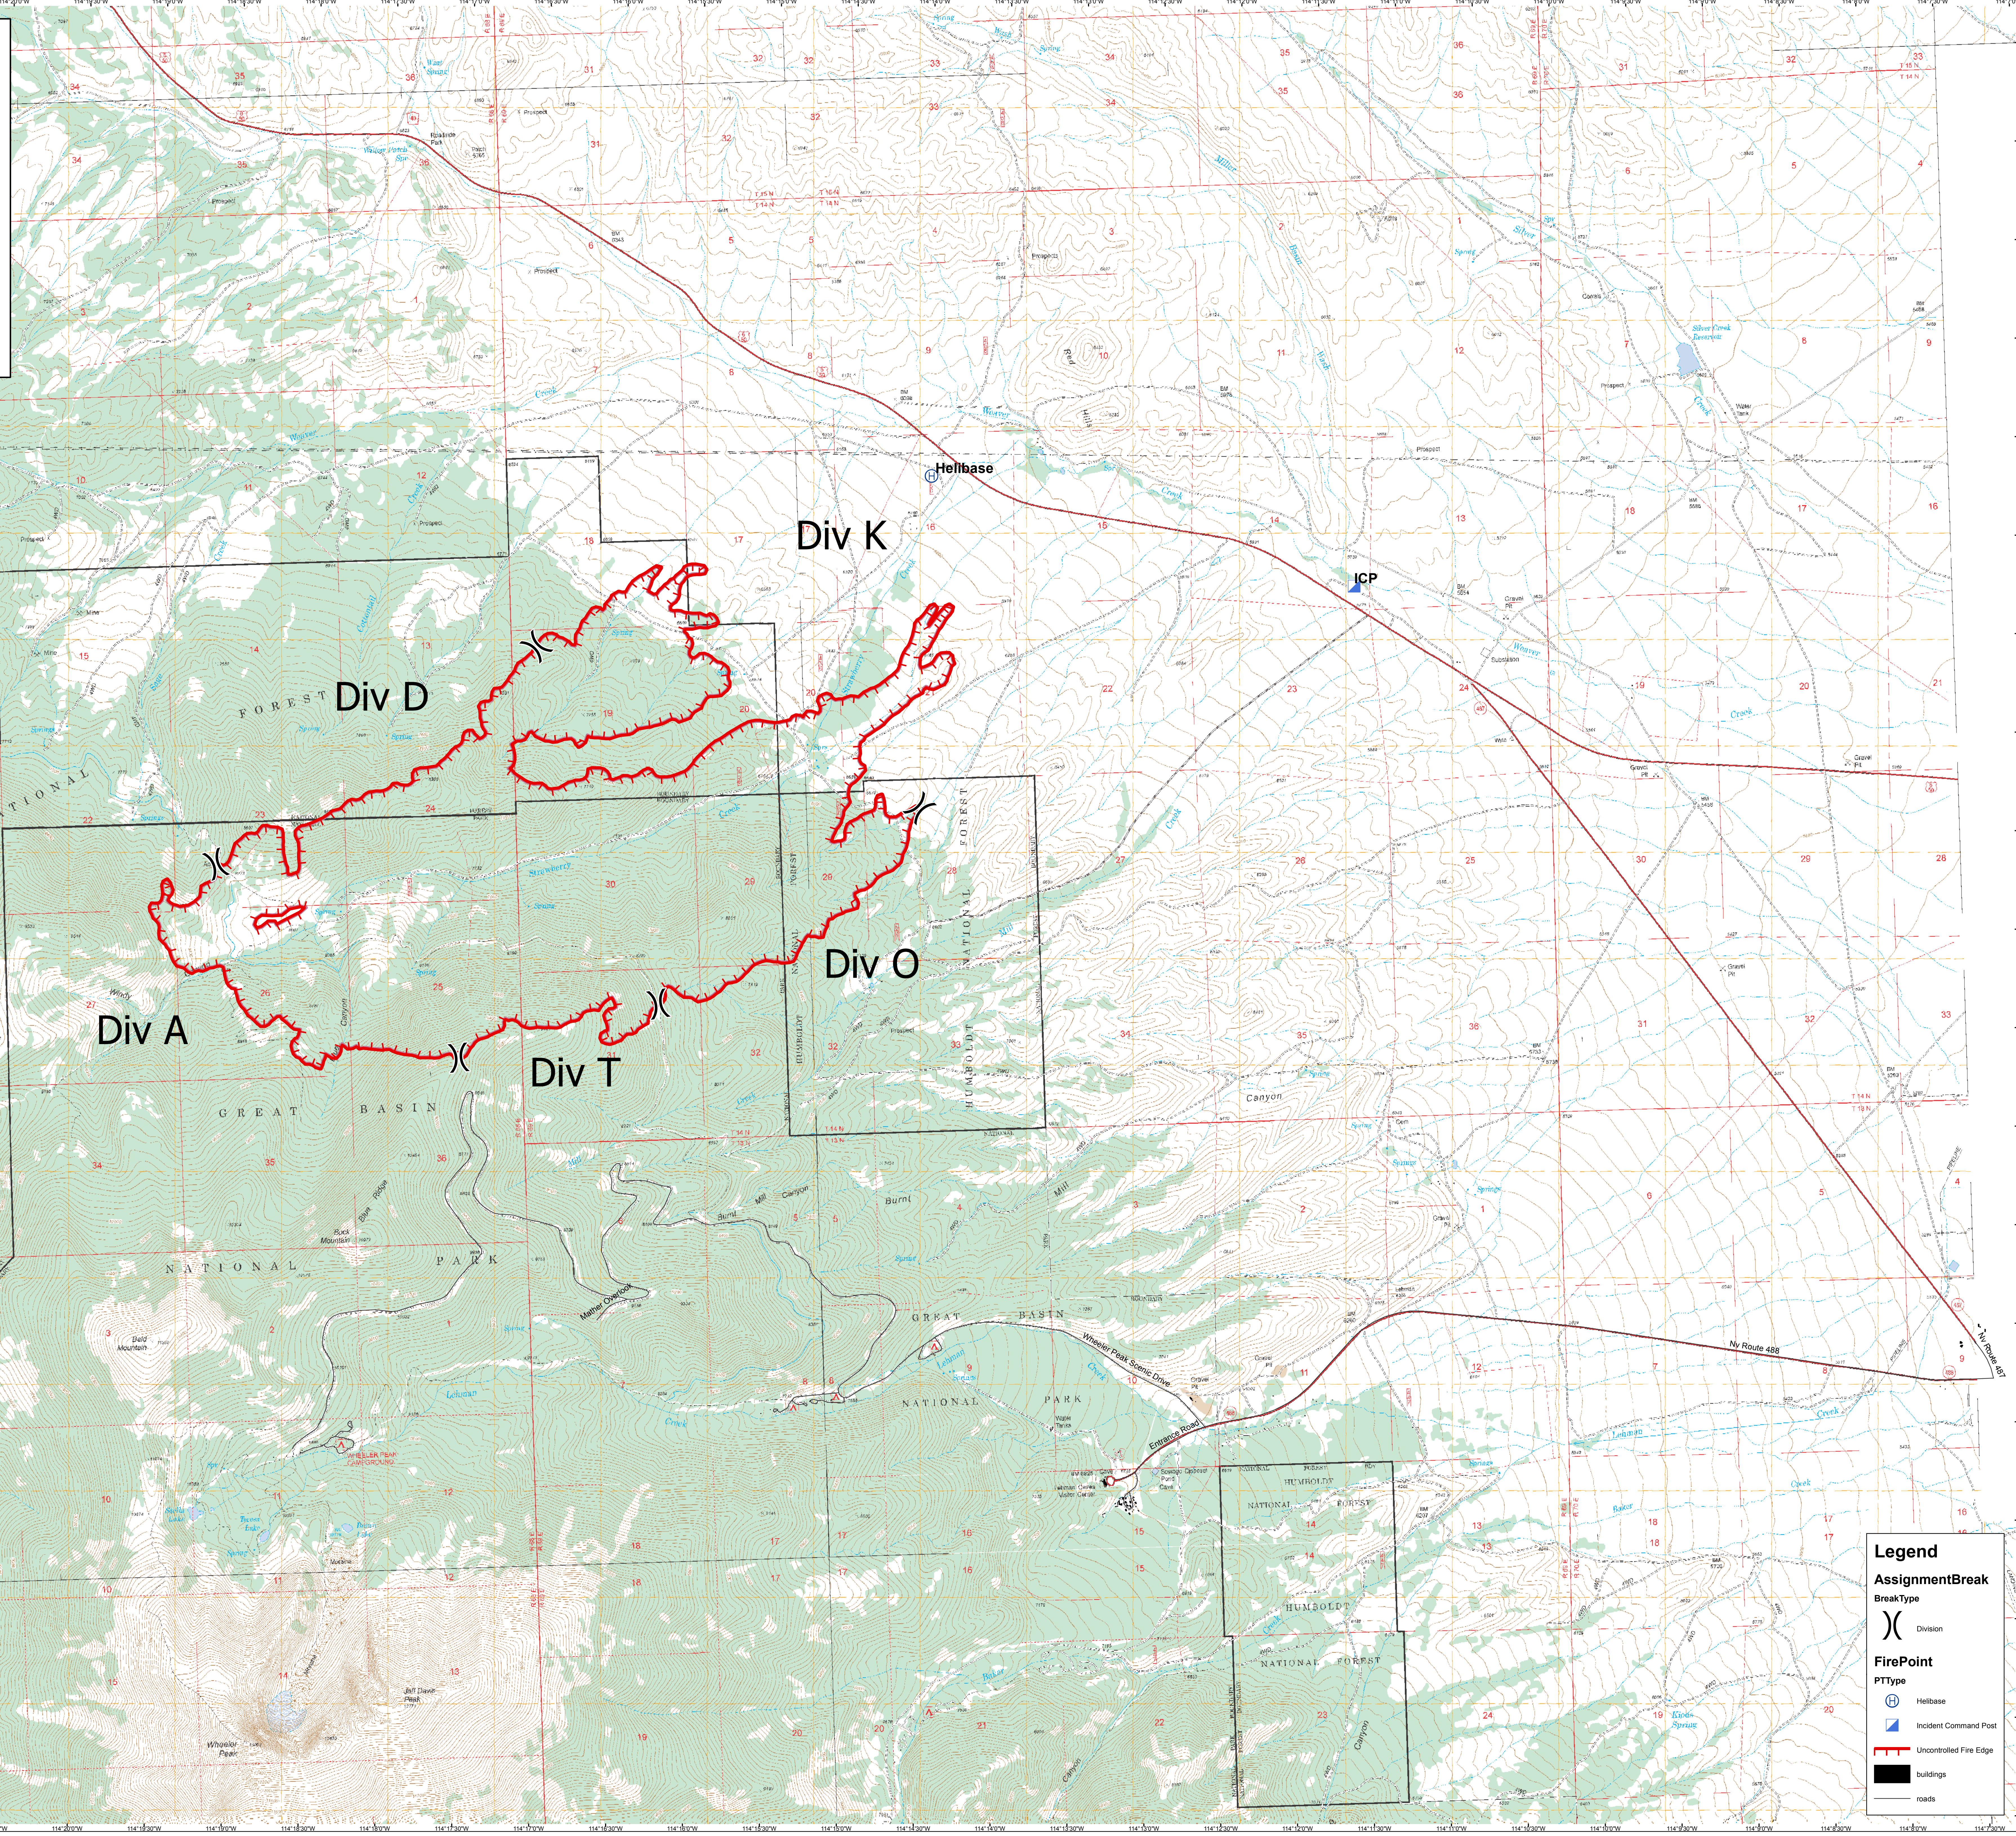

# Strawberry NV-GBP-040129 Operations

Acres Burned  
4,124

8/11/16  
1

1 Miles

**Legend**

**AssignmentBreak**

BreakType

- (X) Division

**FirePoint**

PTType

- (H) Helibase
- (ICP) Incident Command Post
- (Red line) Uncontrolled Fire Edge
- (Black rectangle) buildings
- (Grey line) roads