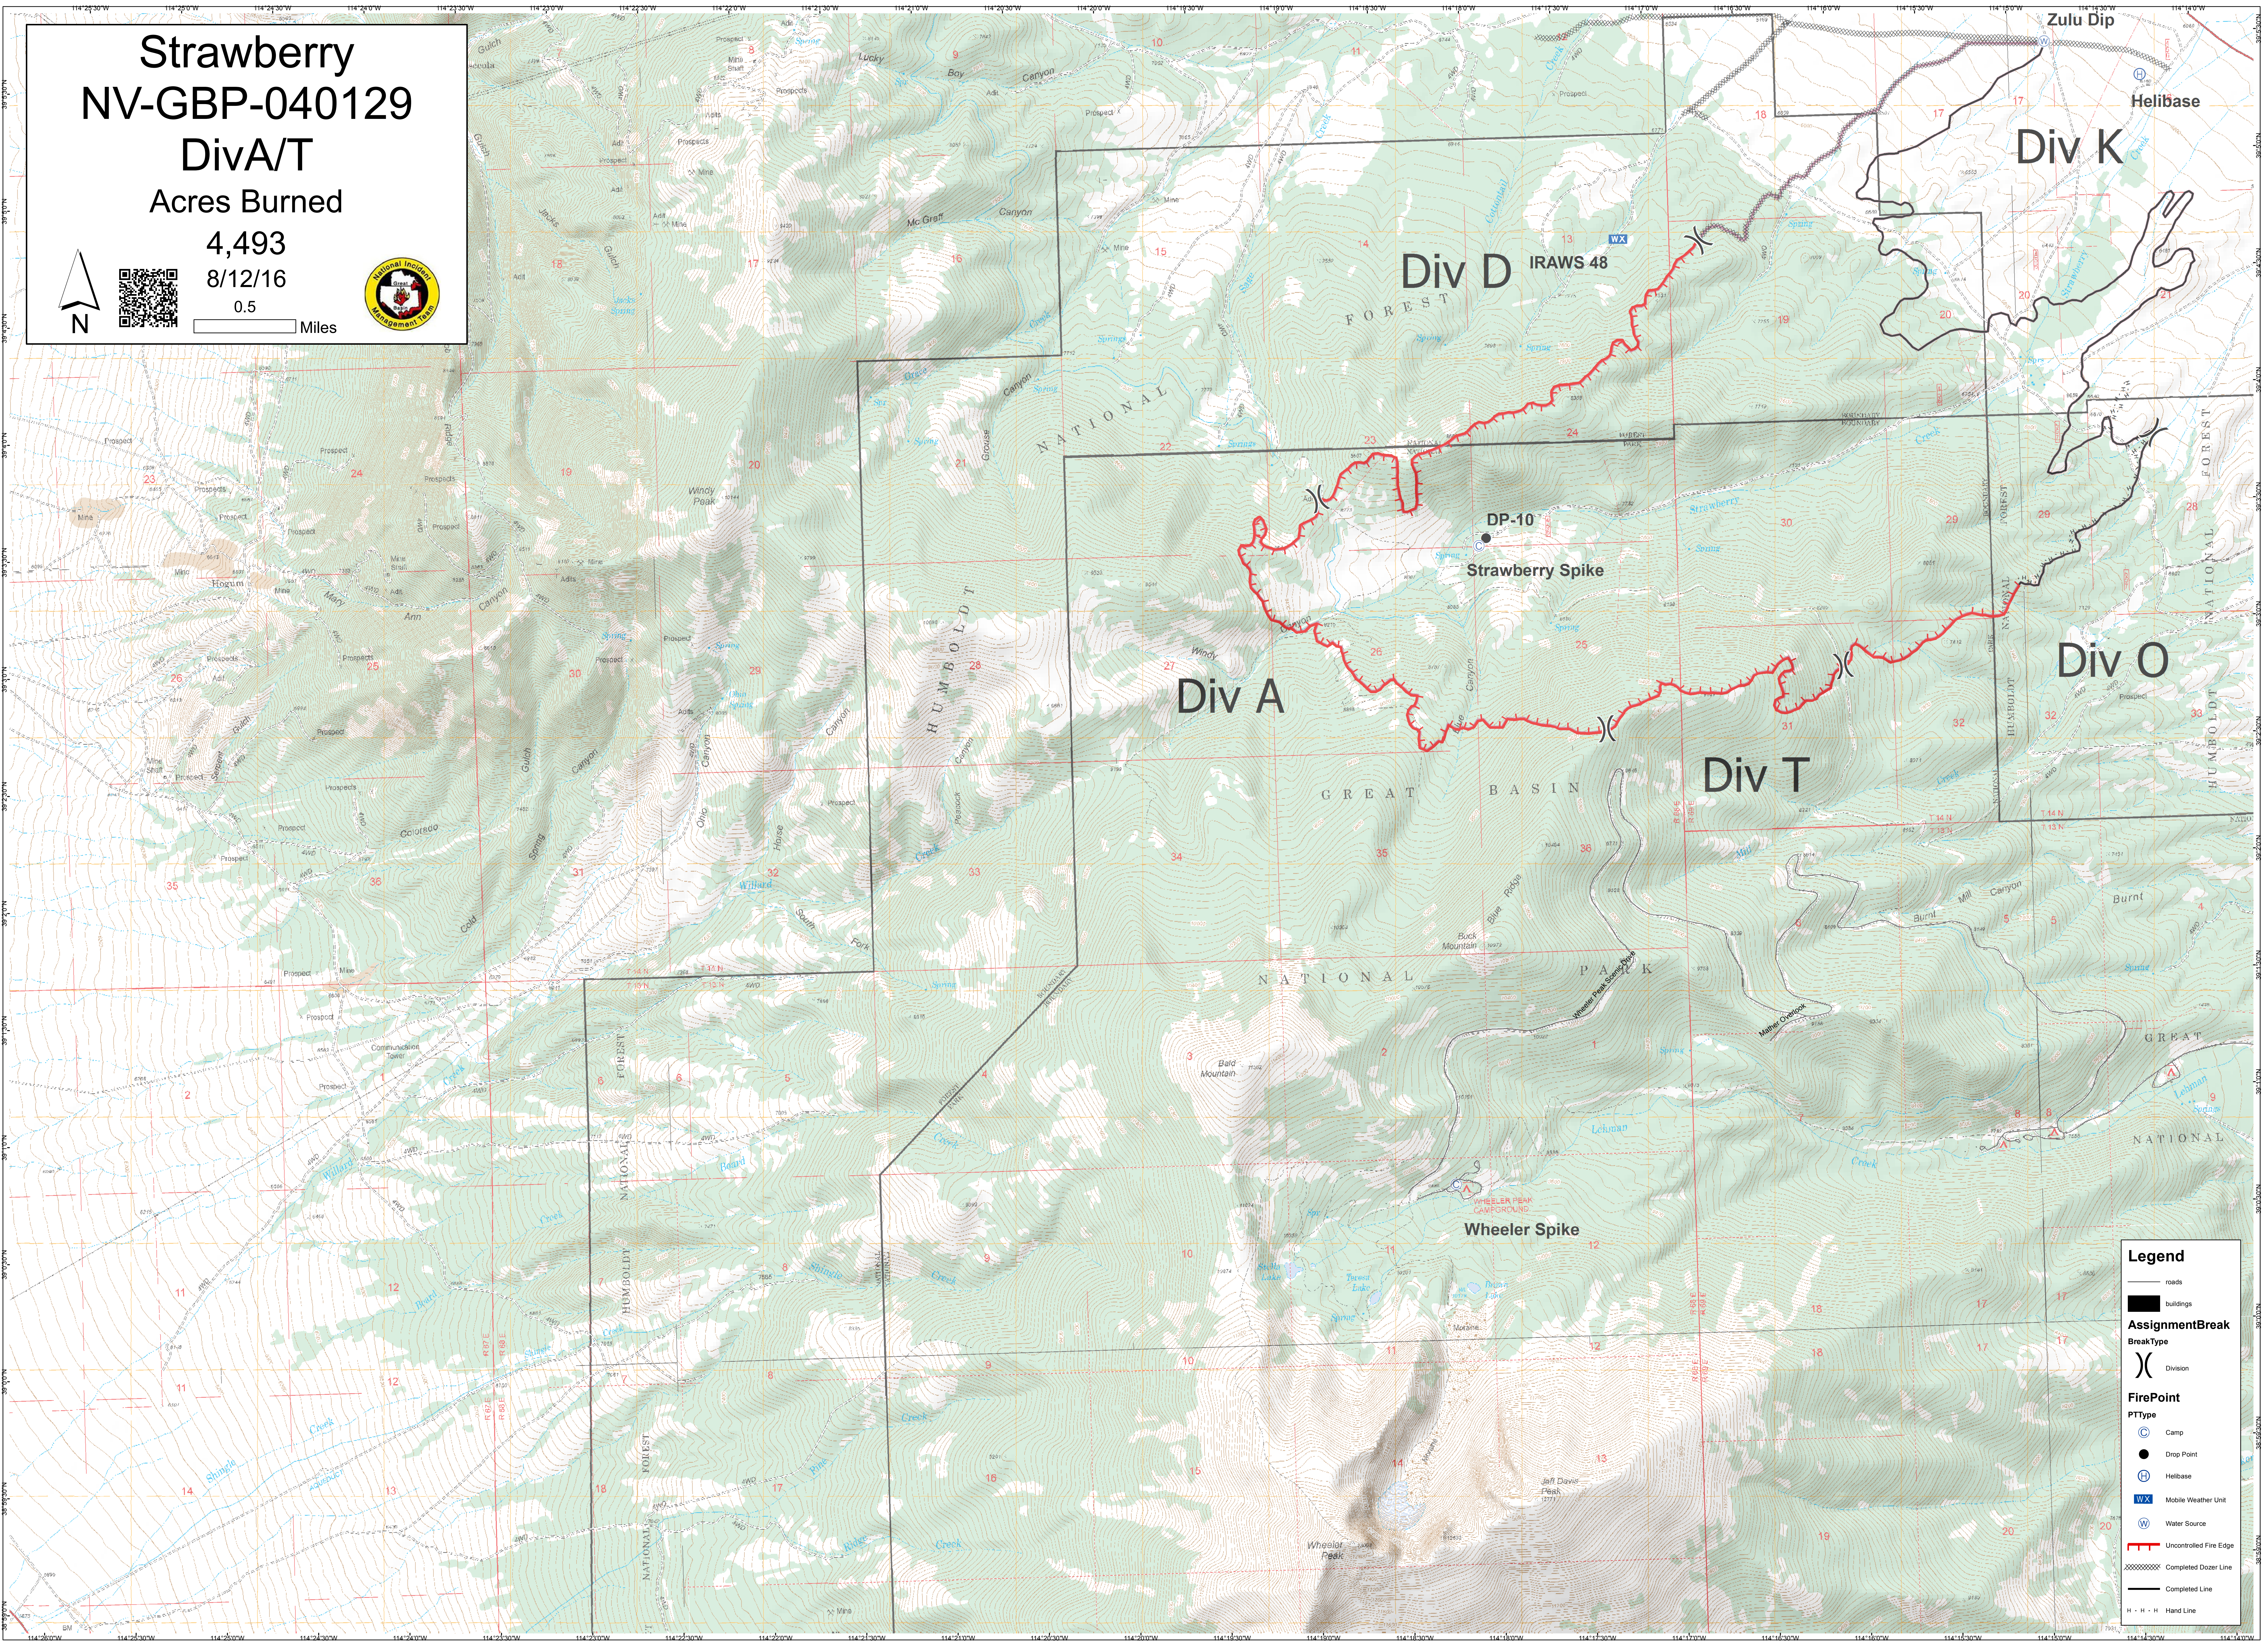

Strawberry NV-GBP-040129 Div A/T

Acres Burned

4,493

8/12/16

0.5

Miles

Legend

- roads
- buildings
- AssignmentBreak**
- BreakType
 - Division
- FirePoint**
- PTType
 - Camp
 - Drop Point
 - Helibase
 - Mobile Weather Unit
 - Water Source
 - Uncontrolled Fire Edge
 - Completed Dozer Line
 - Completed Line
 - Hand Line