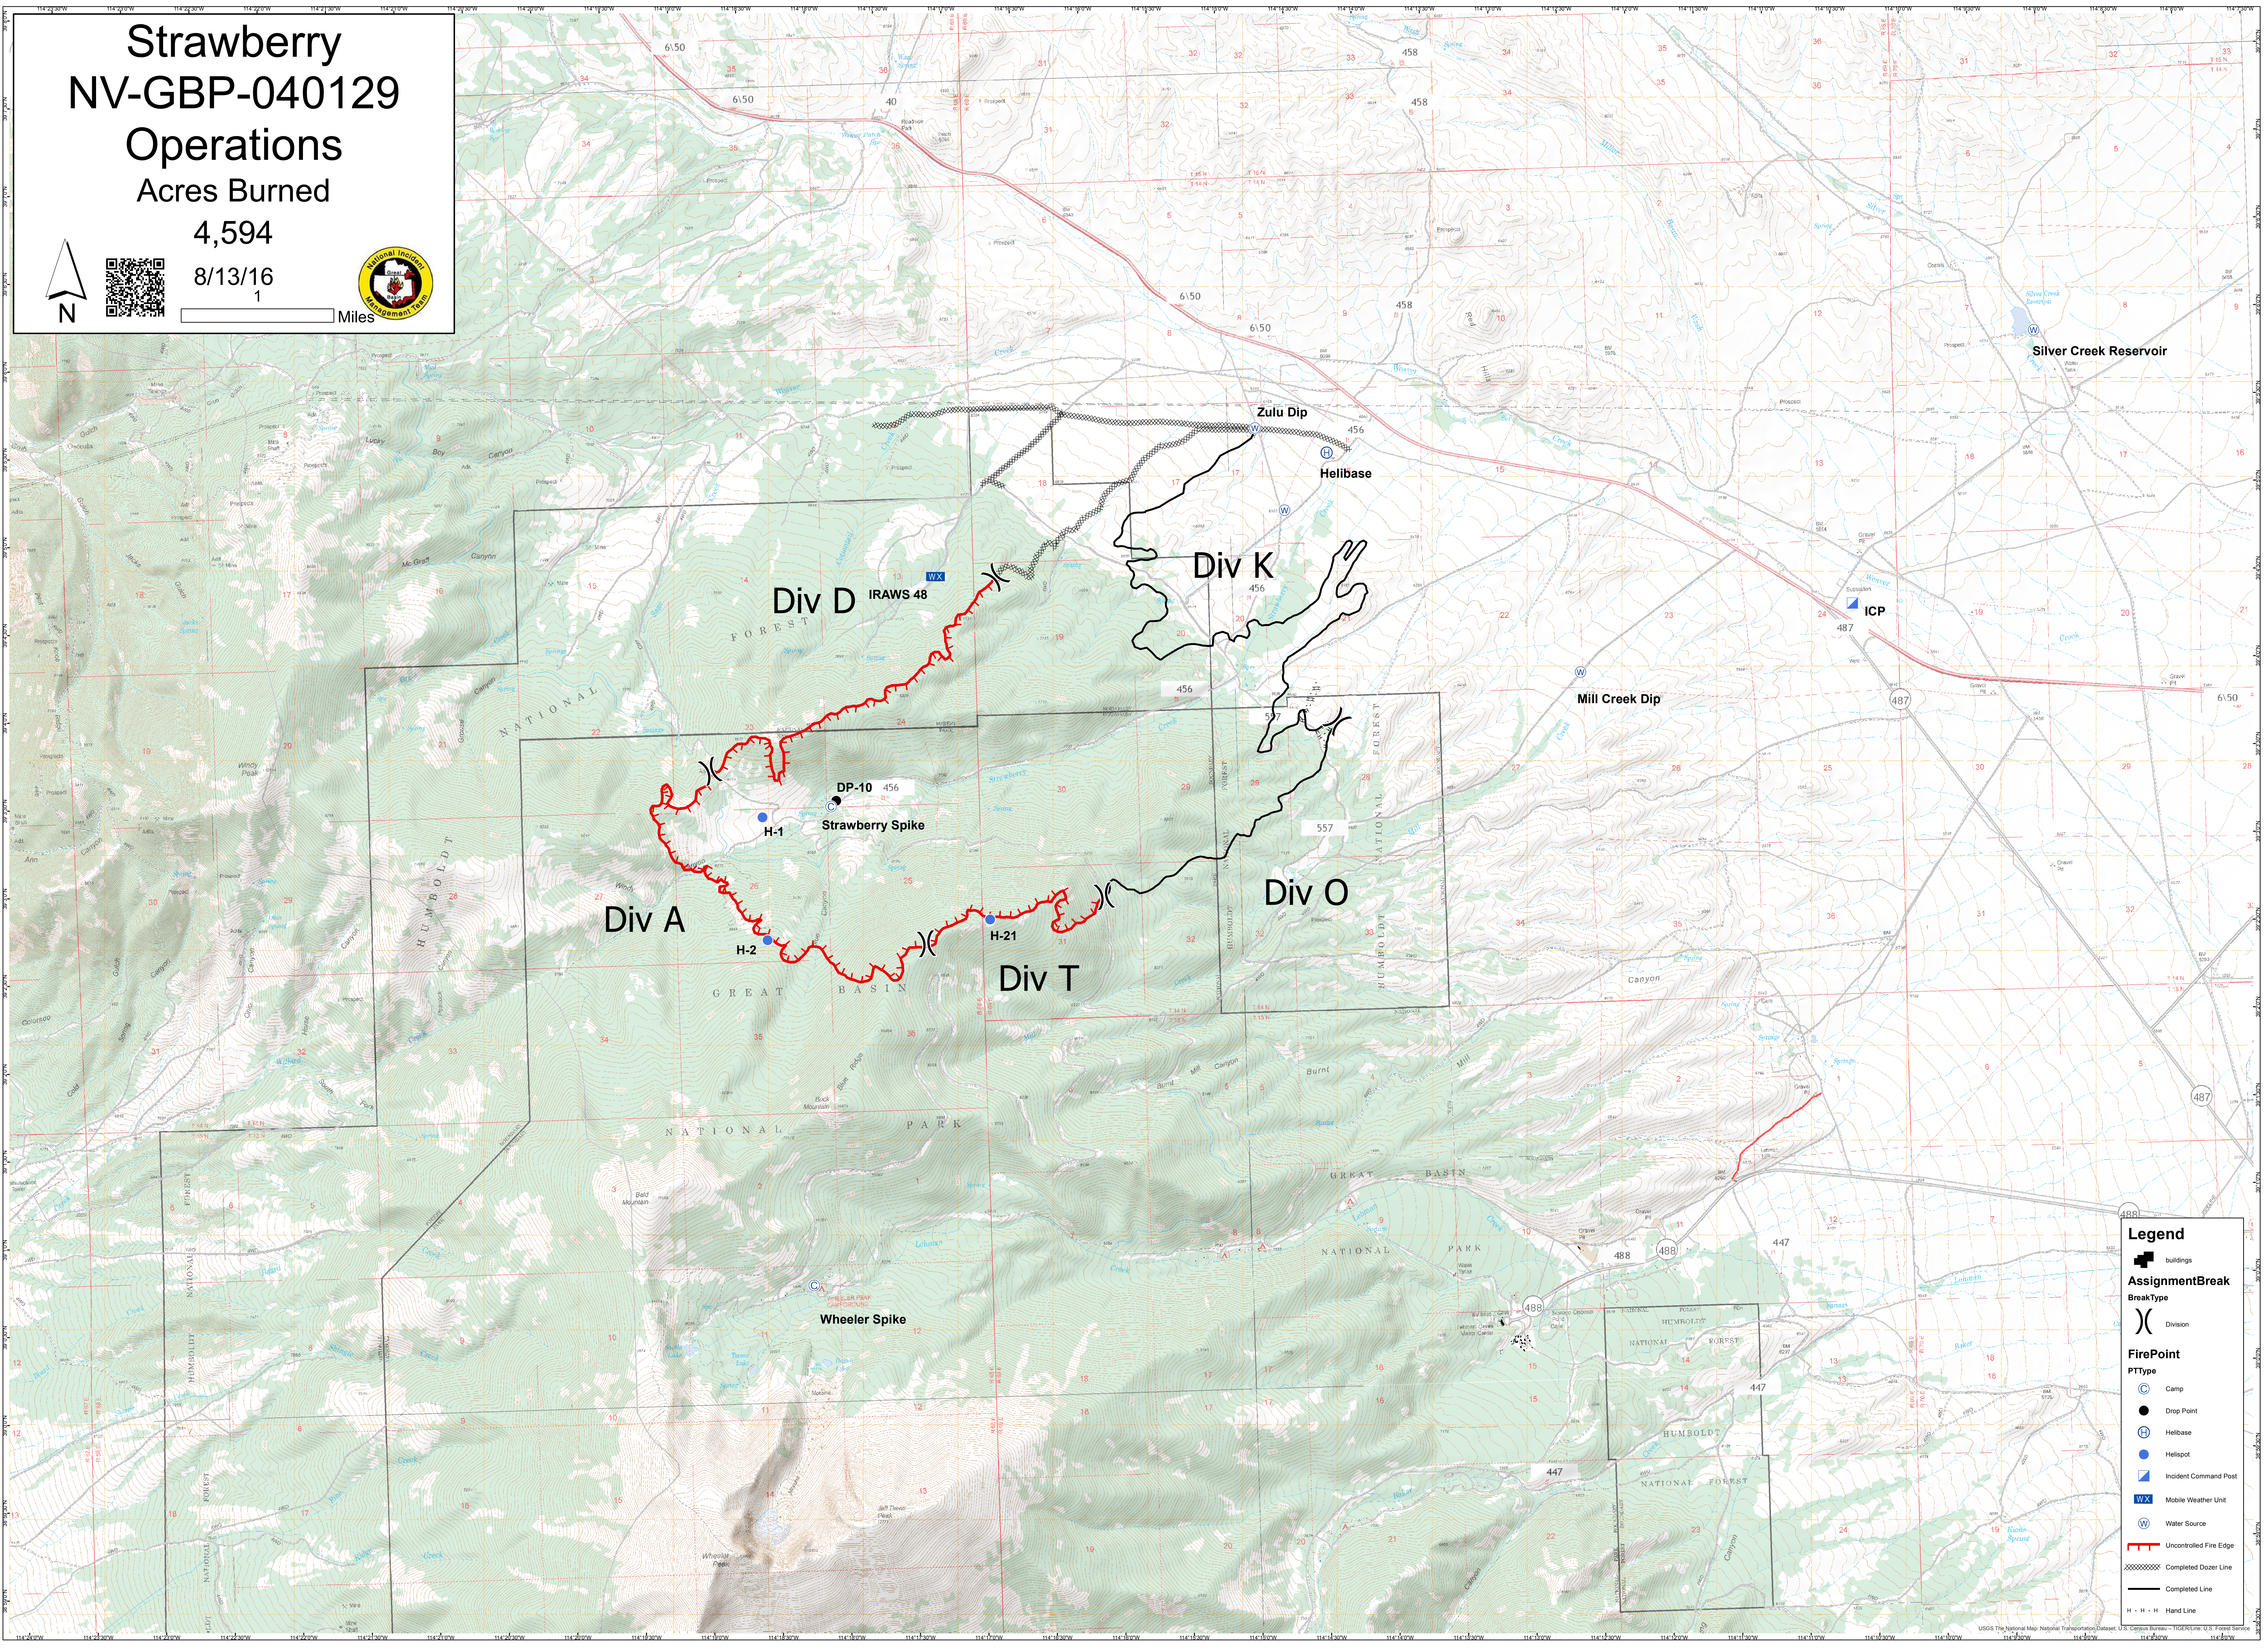

Strawberry NV-GBP-040129 Operations

Acres Burned

4,594

8/13/16

1 Miles

Legend

- buildings
- AssignmentBreak**
- BreakType**
- (X) Division
- FirePoint**
- PTType**
- Camp
- Drop Point
- Ⓜ Helibase
- Helispot
- ▣ Incident Command Post
- WX Mobile Weather Unit
- Ⓜ Water Source
- Uncontrolled Fire Edge
- Completed Dozer Line
- Completed Line
- H - H - H Hand Line