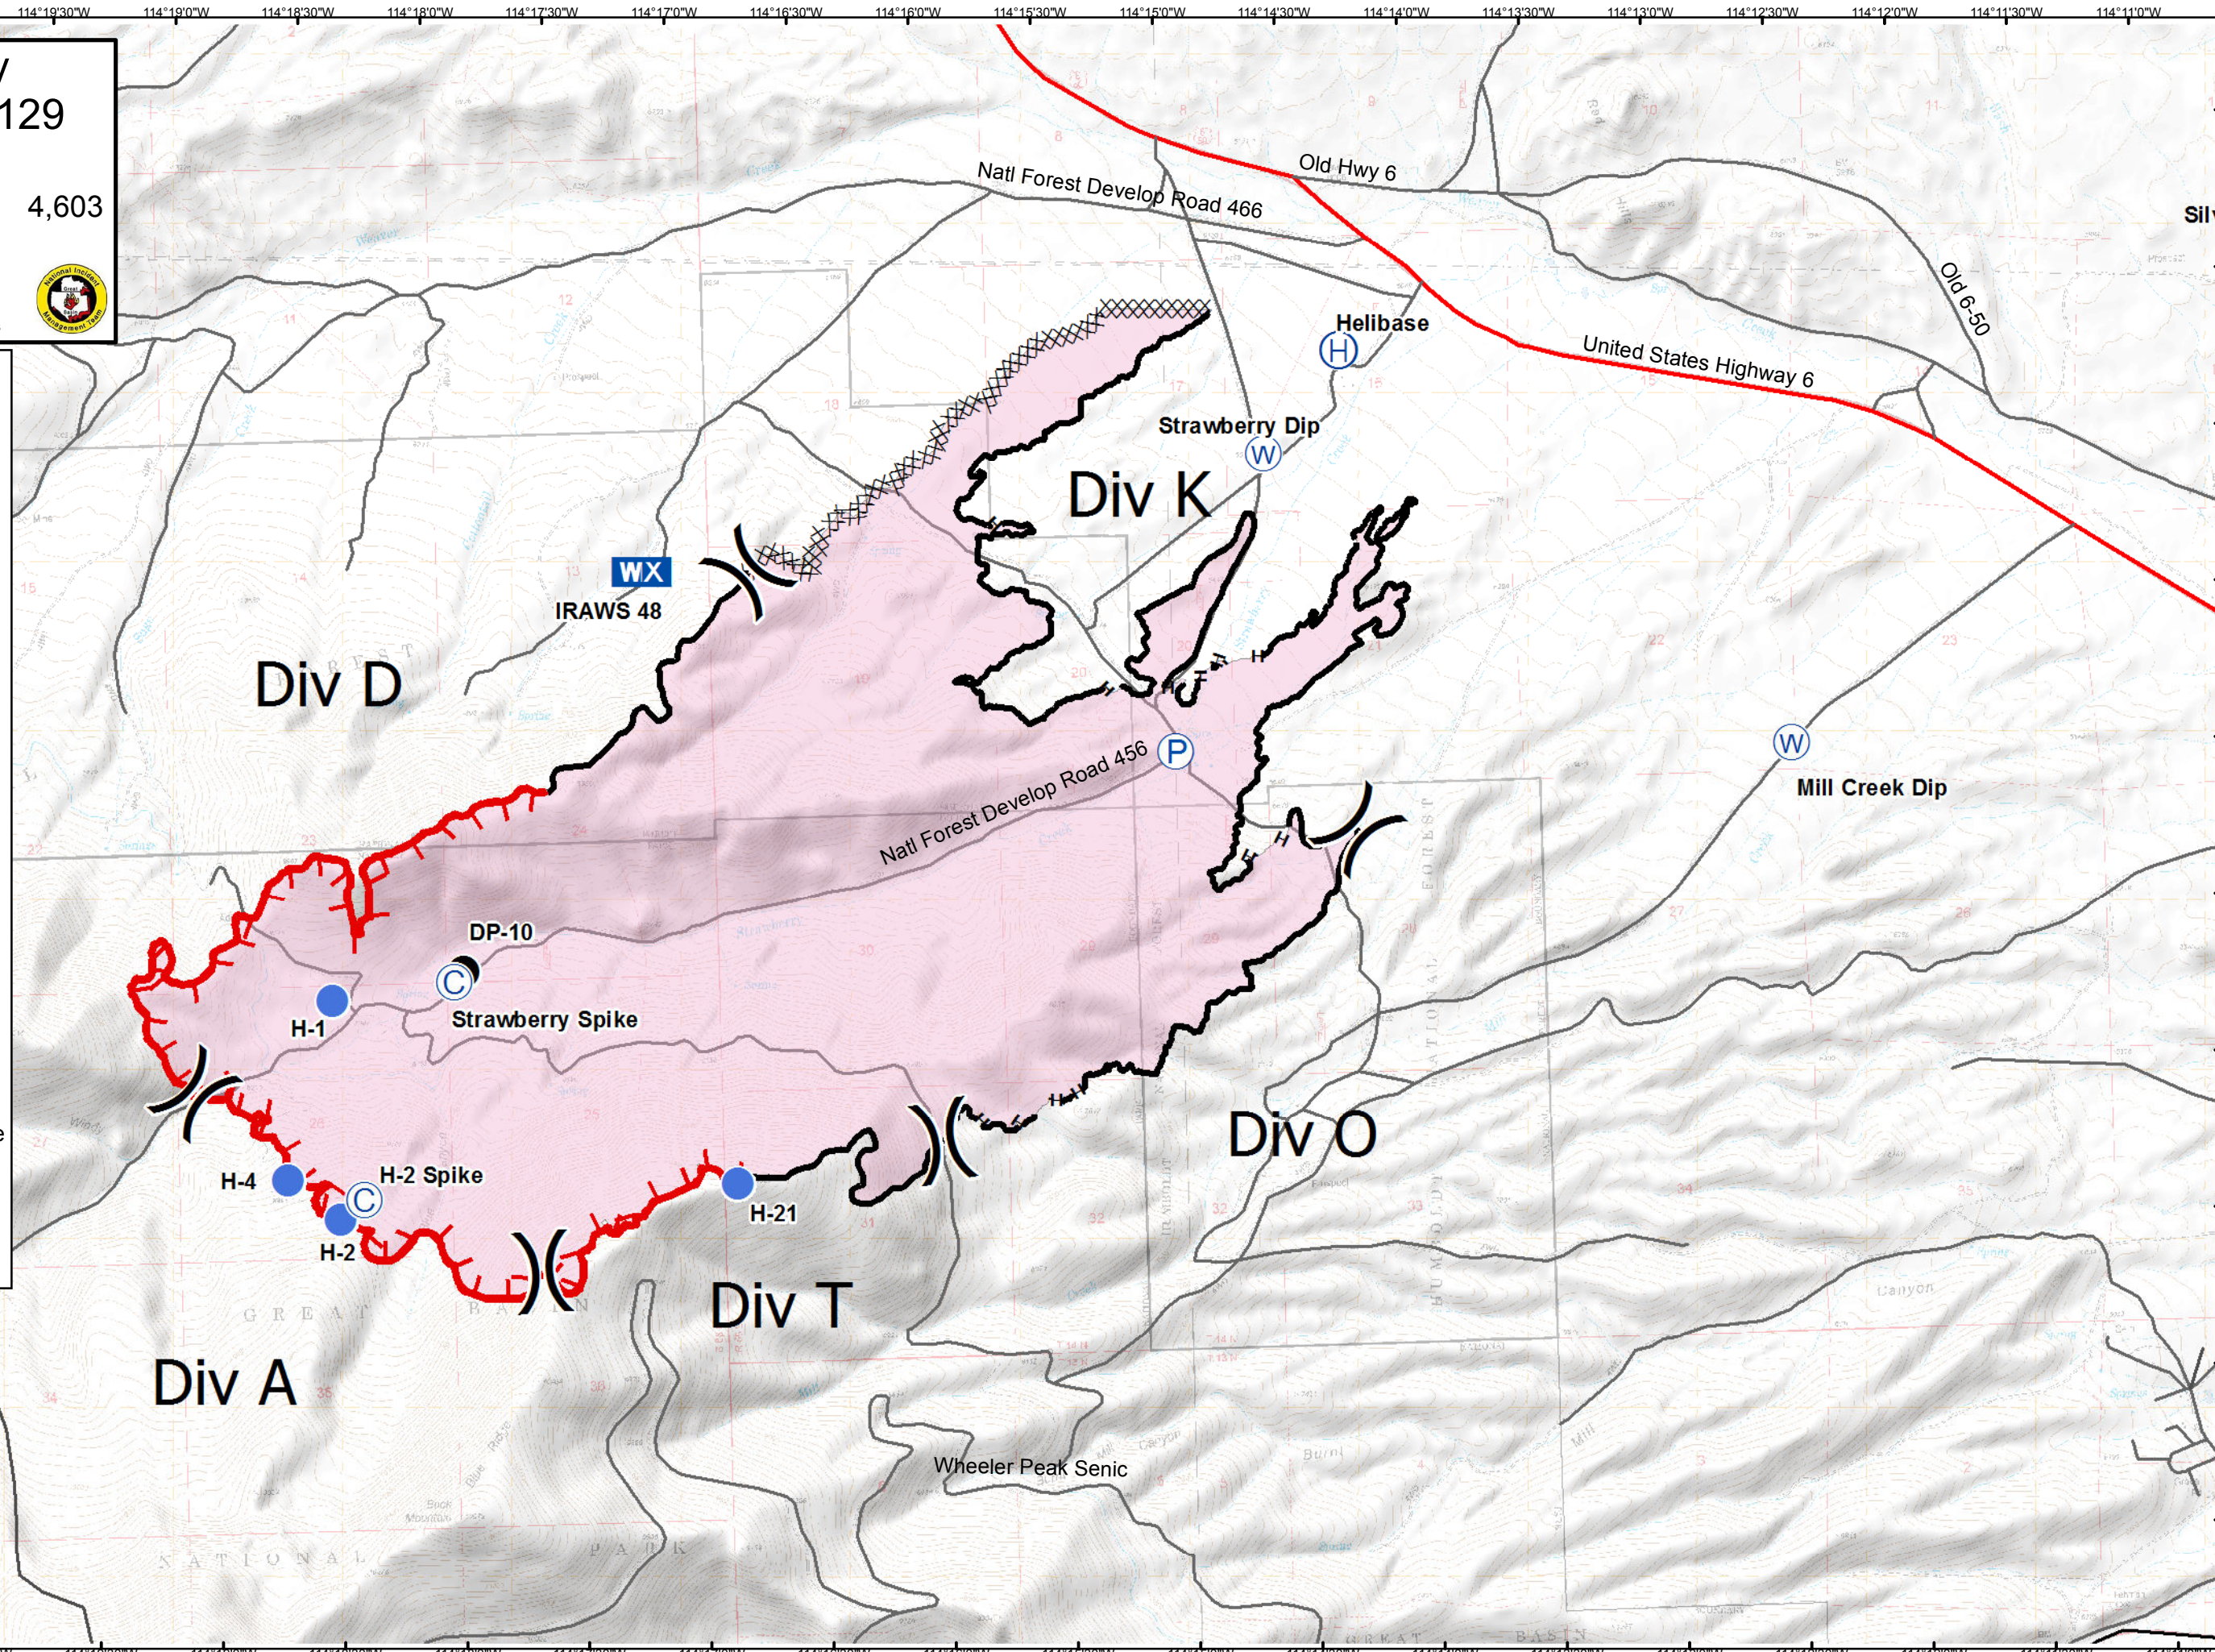

PT Type

Camp

Drop Point

Helibase

Helispot

Mobile Weather Unit

Pump

Water Source

Uncontrolled Fire Edge

Completed Dozer Line

Completed Line

H - H- Hand Line

Div D

Div K

Div O

Div T

Div A

IRAWS 48

DP-10

Strawberry Spike

H-4

H-2 Spike

H-21

Helibase

Strawberry Dip

Mill Creek Dip

Wheeler Peak Senic

Natl Forest Develop Road 466

Old Hwy 6

Old 6-50

United States Highway 6

Natl Forest Develop Road 456