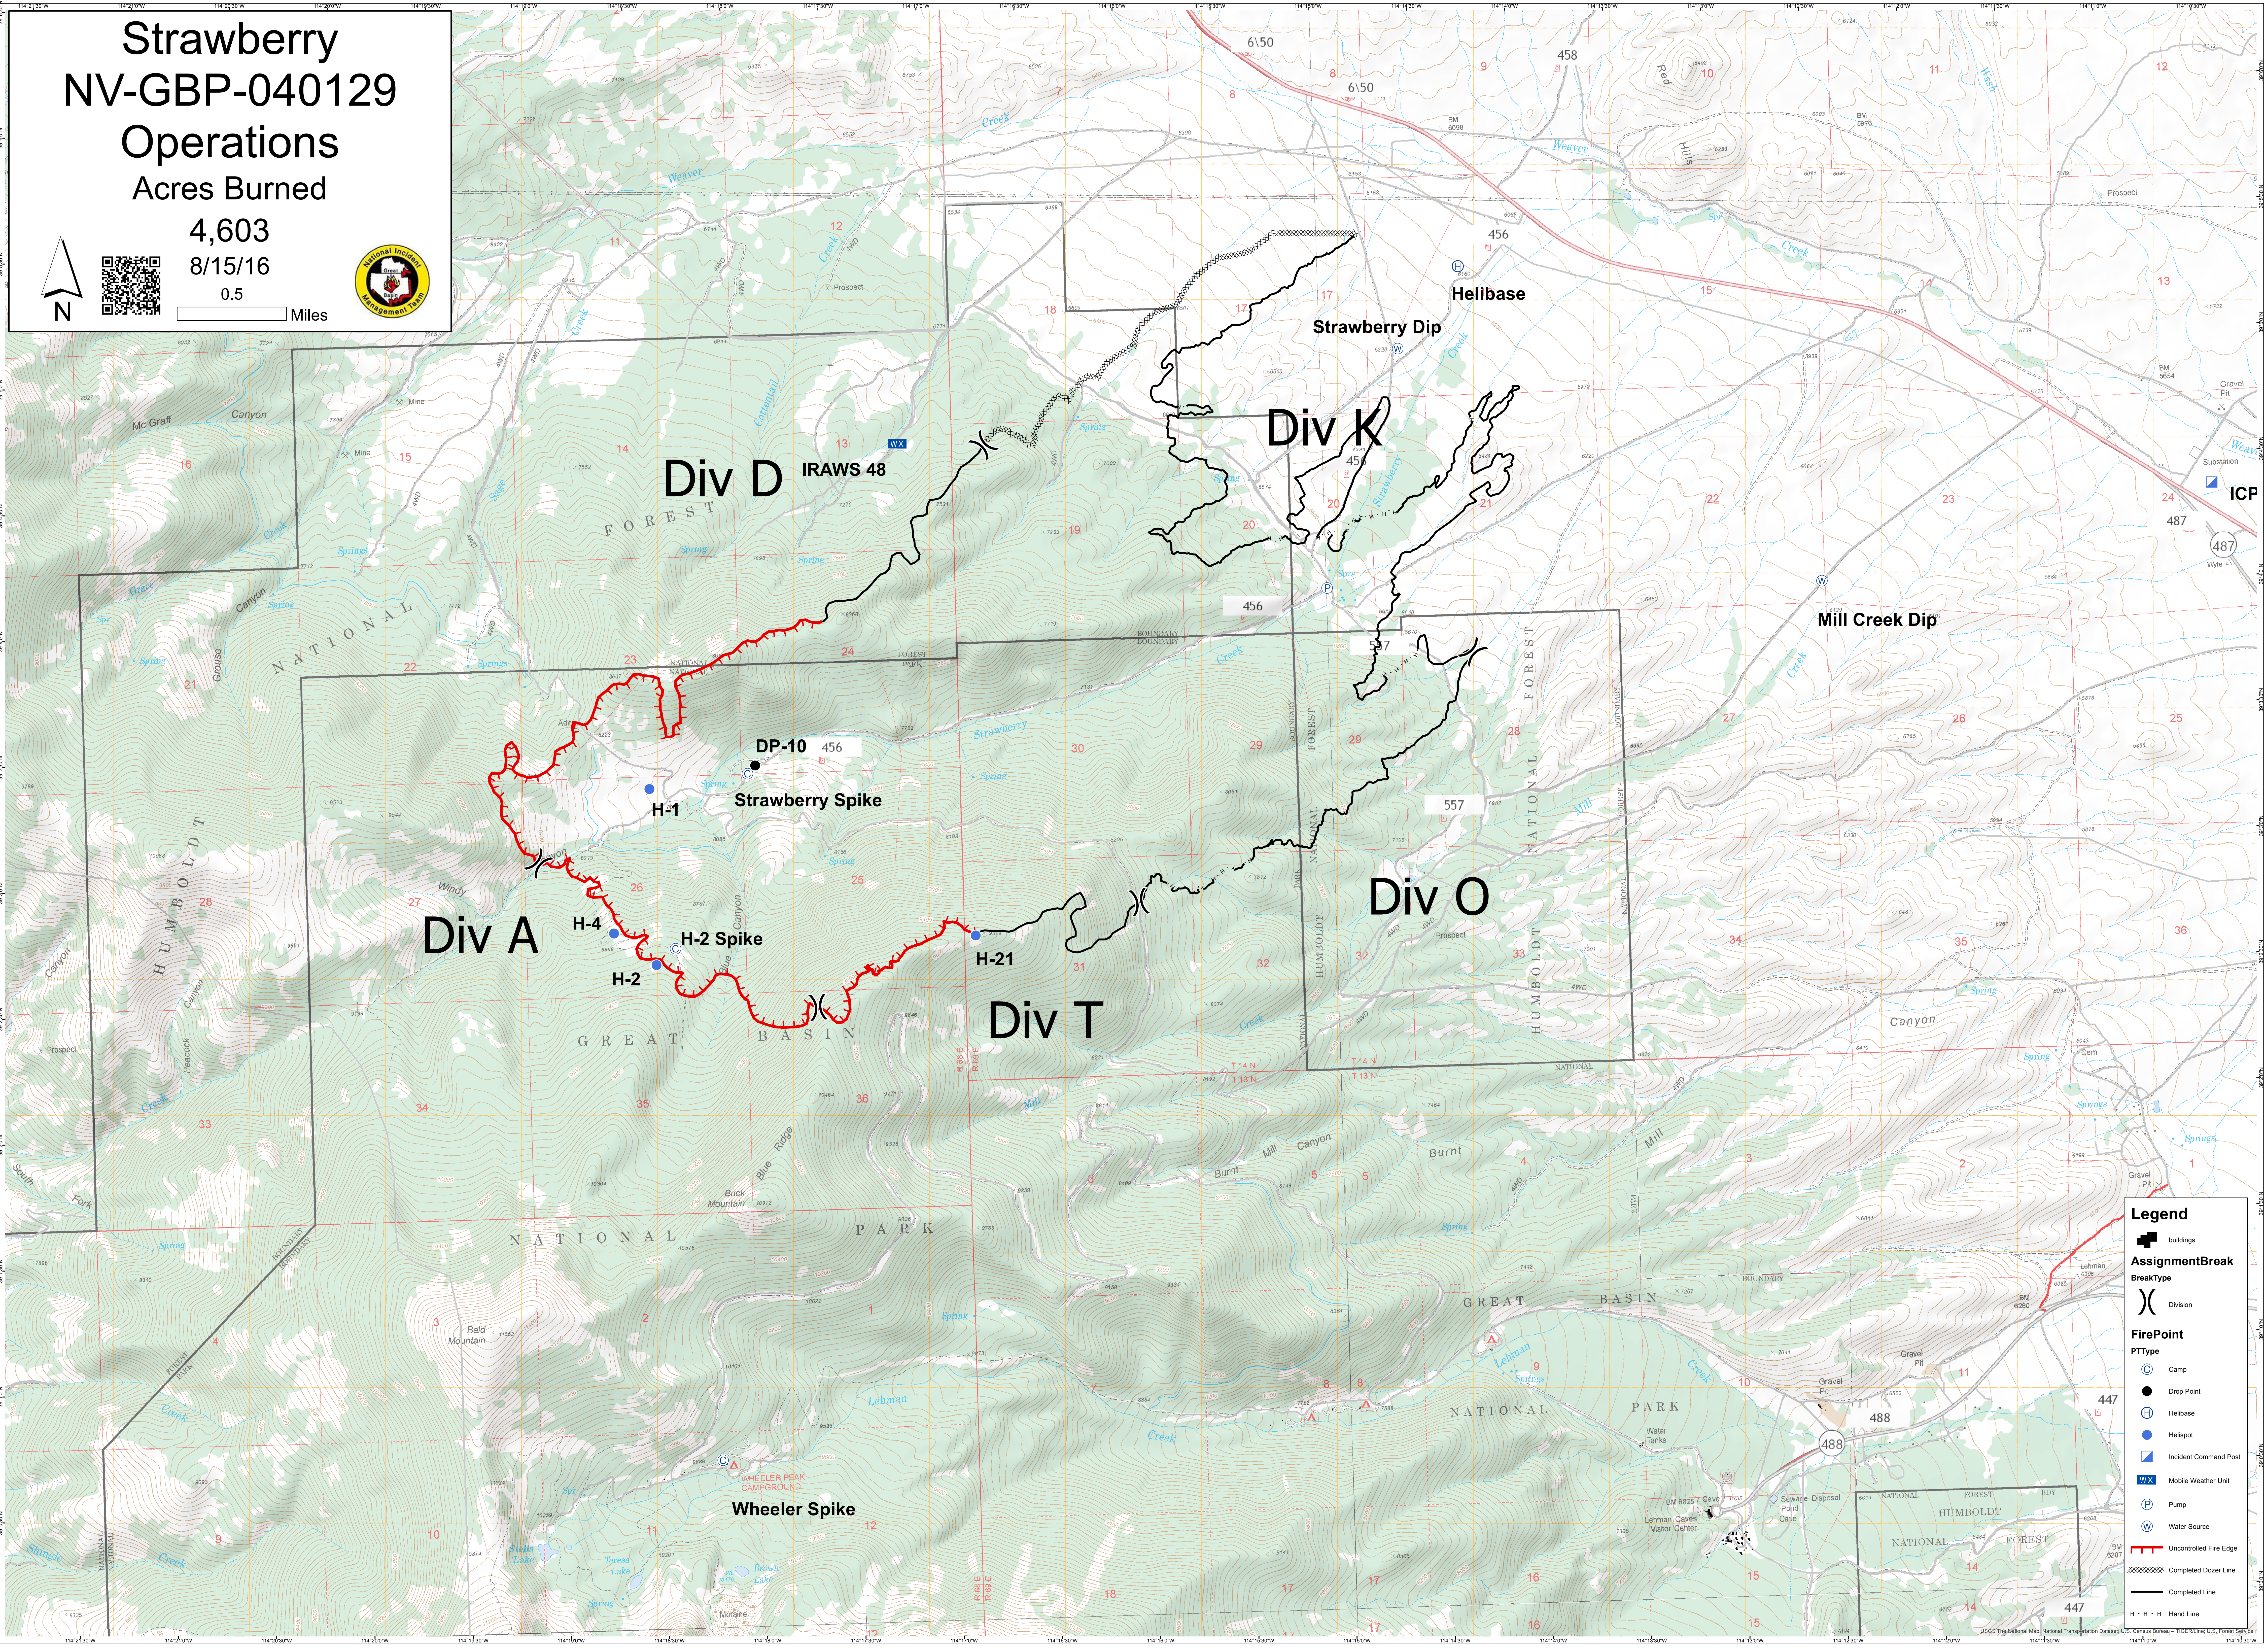

# Strawberry NV-GBP-040129 Operations

Acres Burned

4,603

8/15/16

0.5

Miles

**Legend**

- buildings
- AssignmentBreak
- BreakType
- Division
- FirePoint
- PTType
  - Camp
  - Drop Point
  - Helibase
  - Helispot
  - Incident Command Post
  - Mobile Weather Unit
  - Pump
  - Water Source
- Uncontrolled Fire Edge
- Completed Dozer Line
- Completed Line
- Hand Line