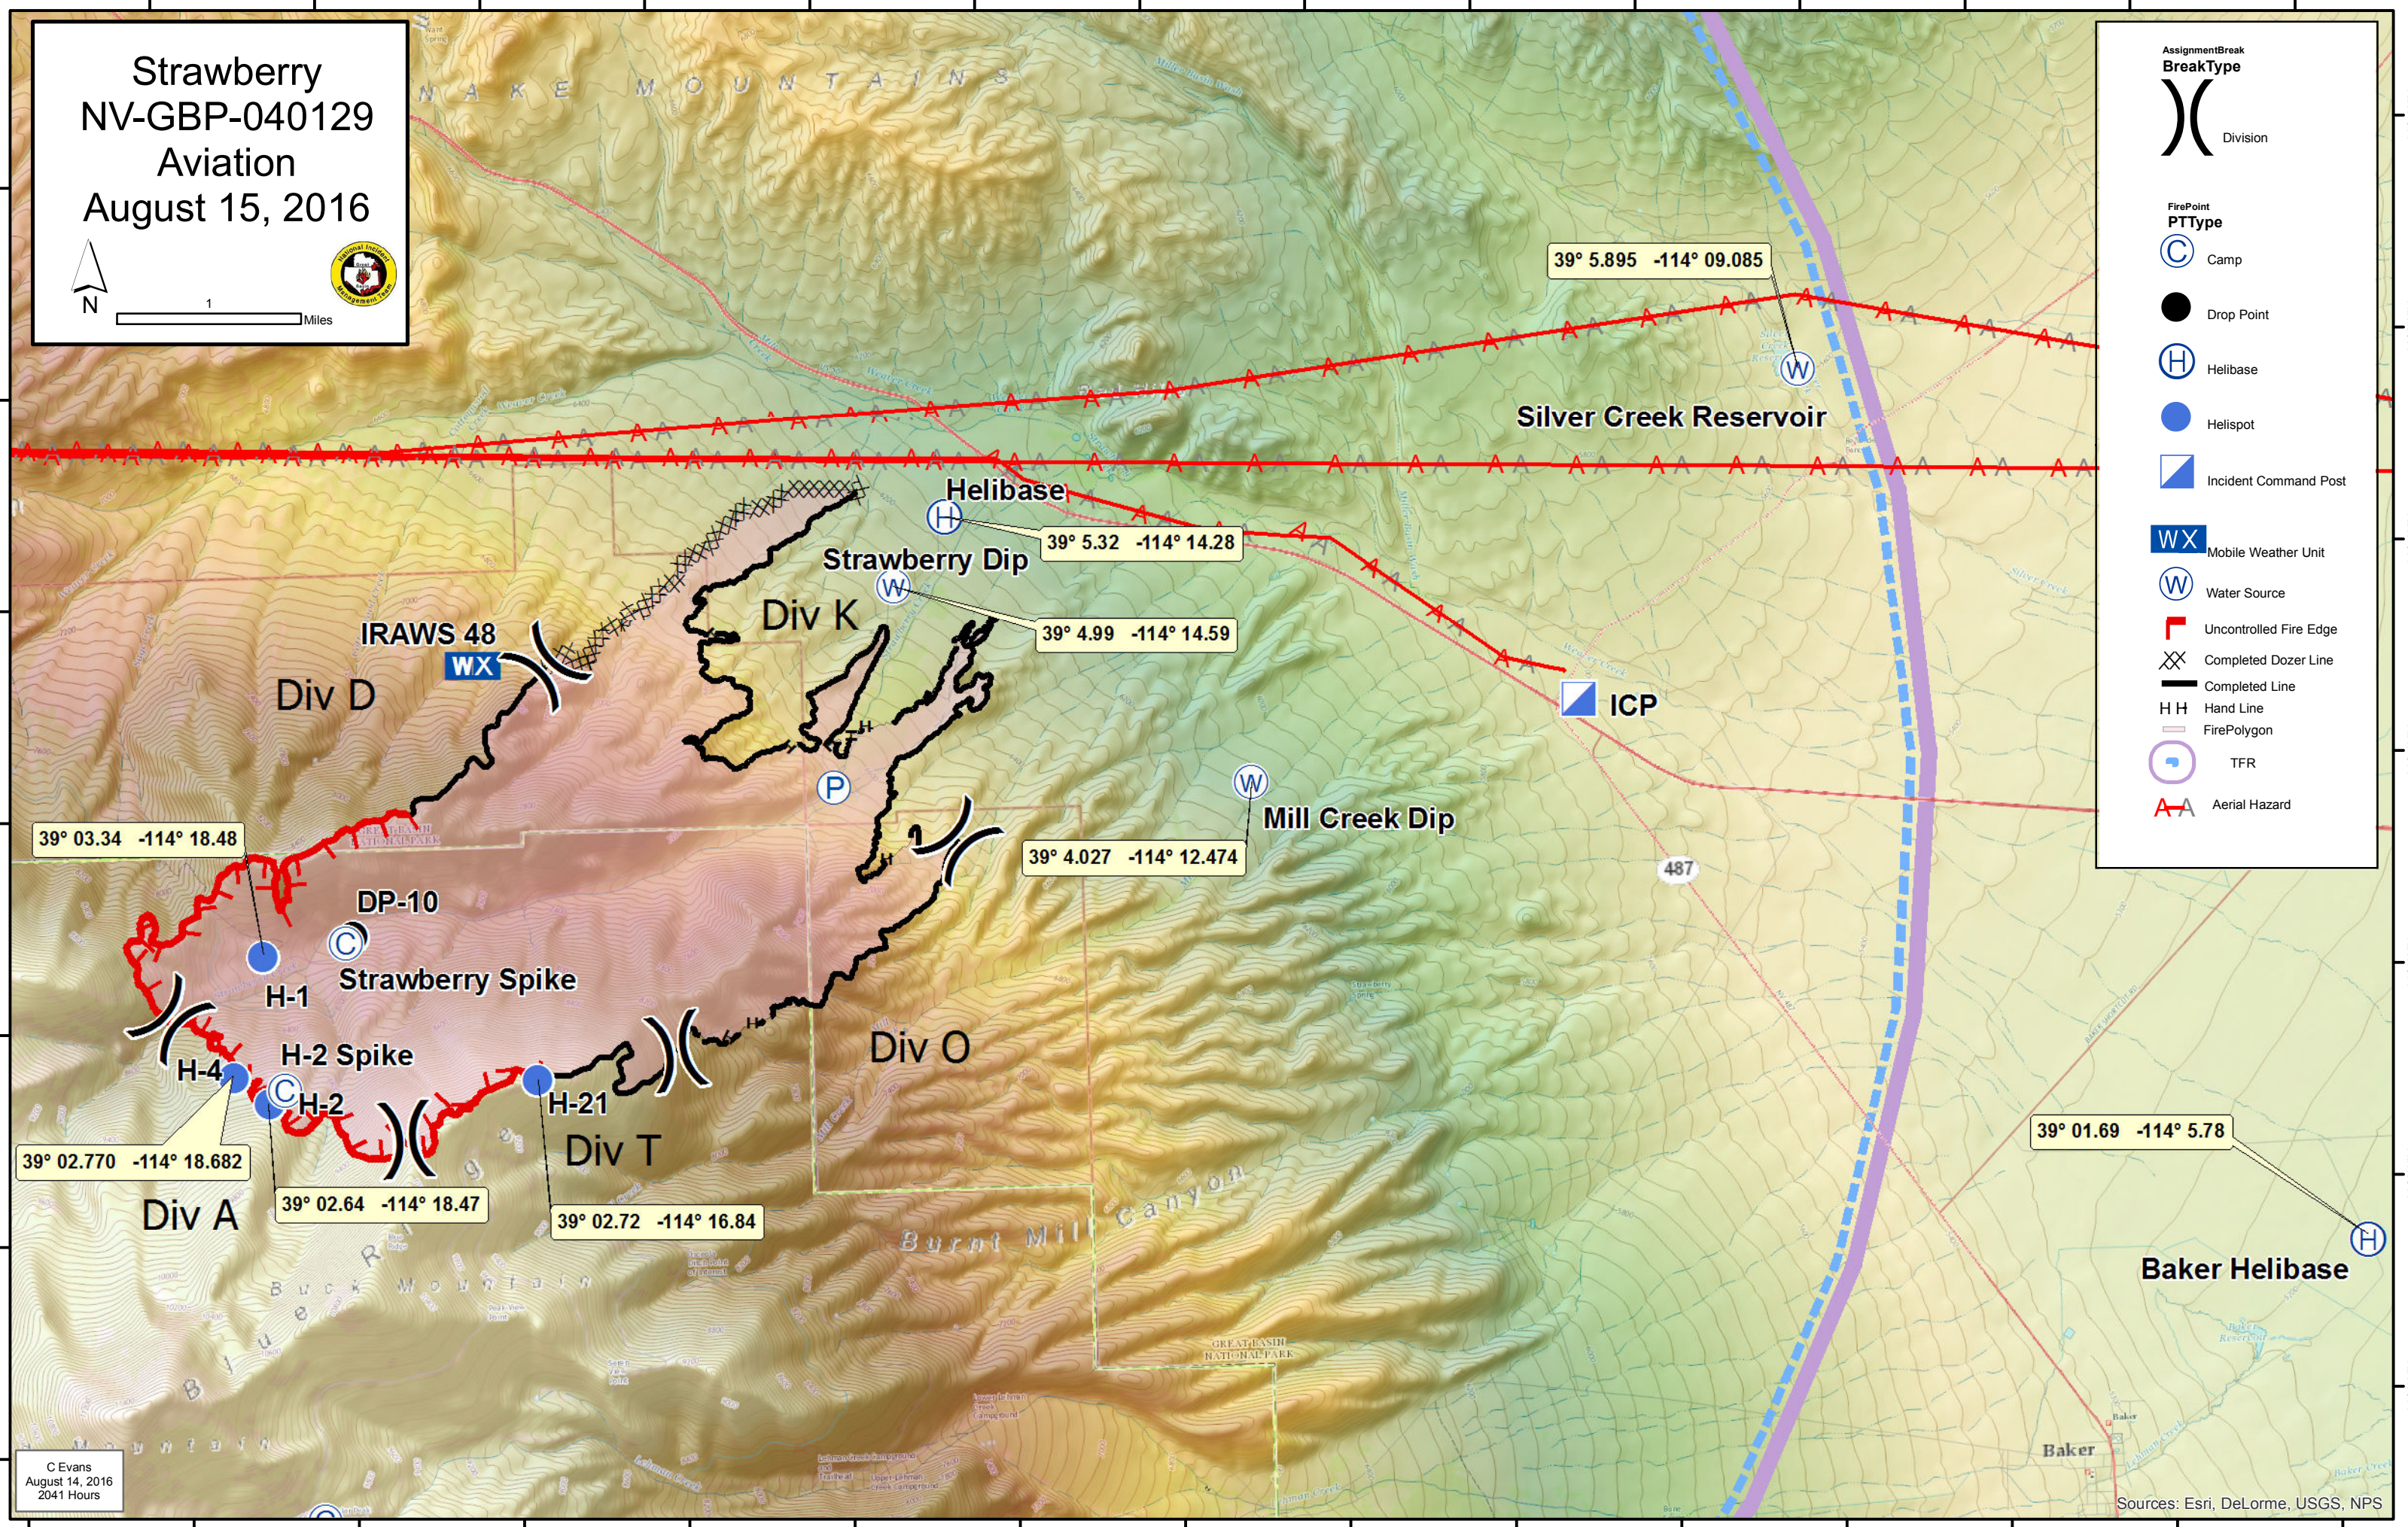

Strawberry  
 NV-GBP-040129  
 Aviation  
 August 15, 2016

**AssignmentBreak**  
**BreakType**

- Division

**FirePoint**  
**PType**

- Camp
- Drop Point
- Helibase
- Helispot
- Incident Command Post
- Mobile Weather Unit
- Water Source
- Uncontrolled Fire Edge
- Completed Dozer Line
- Completed Line
- Hand Line
- FirePolygon
- TFR
- Aerial Hazard

C Evans  
 August 14, 2016  
 2041 Hours

Sources: Esri, DeLorme, USGS, NPS