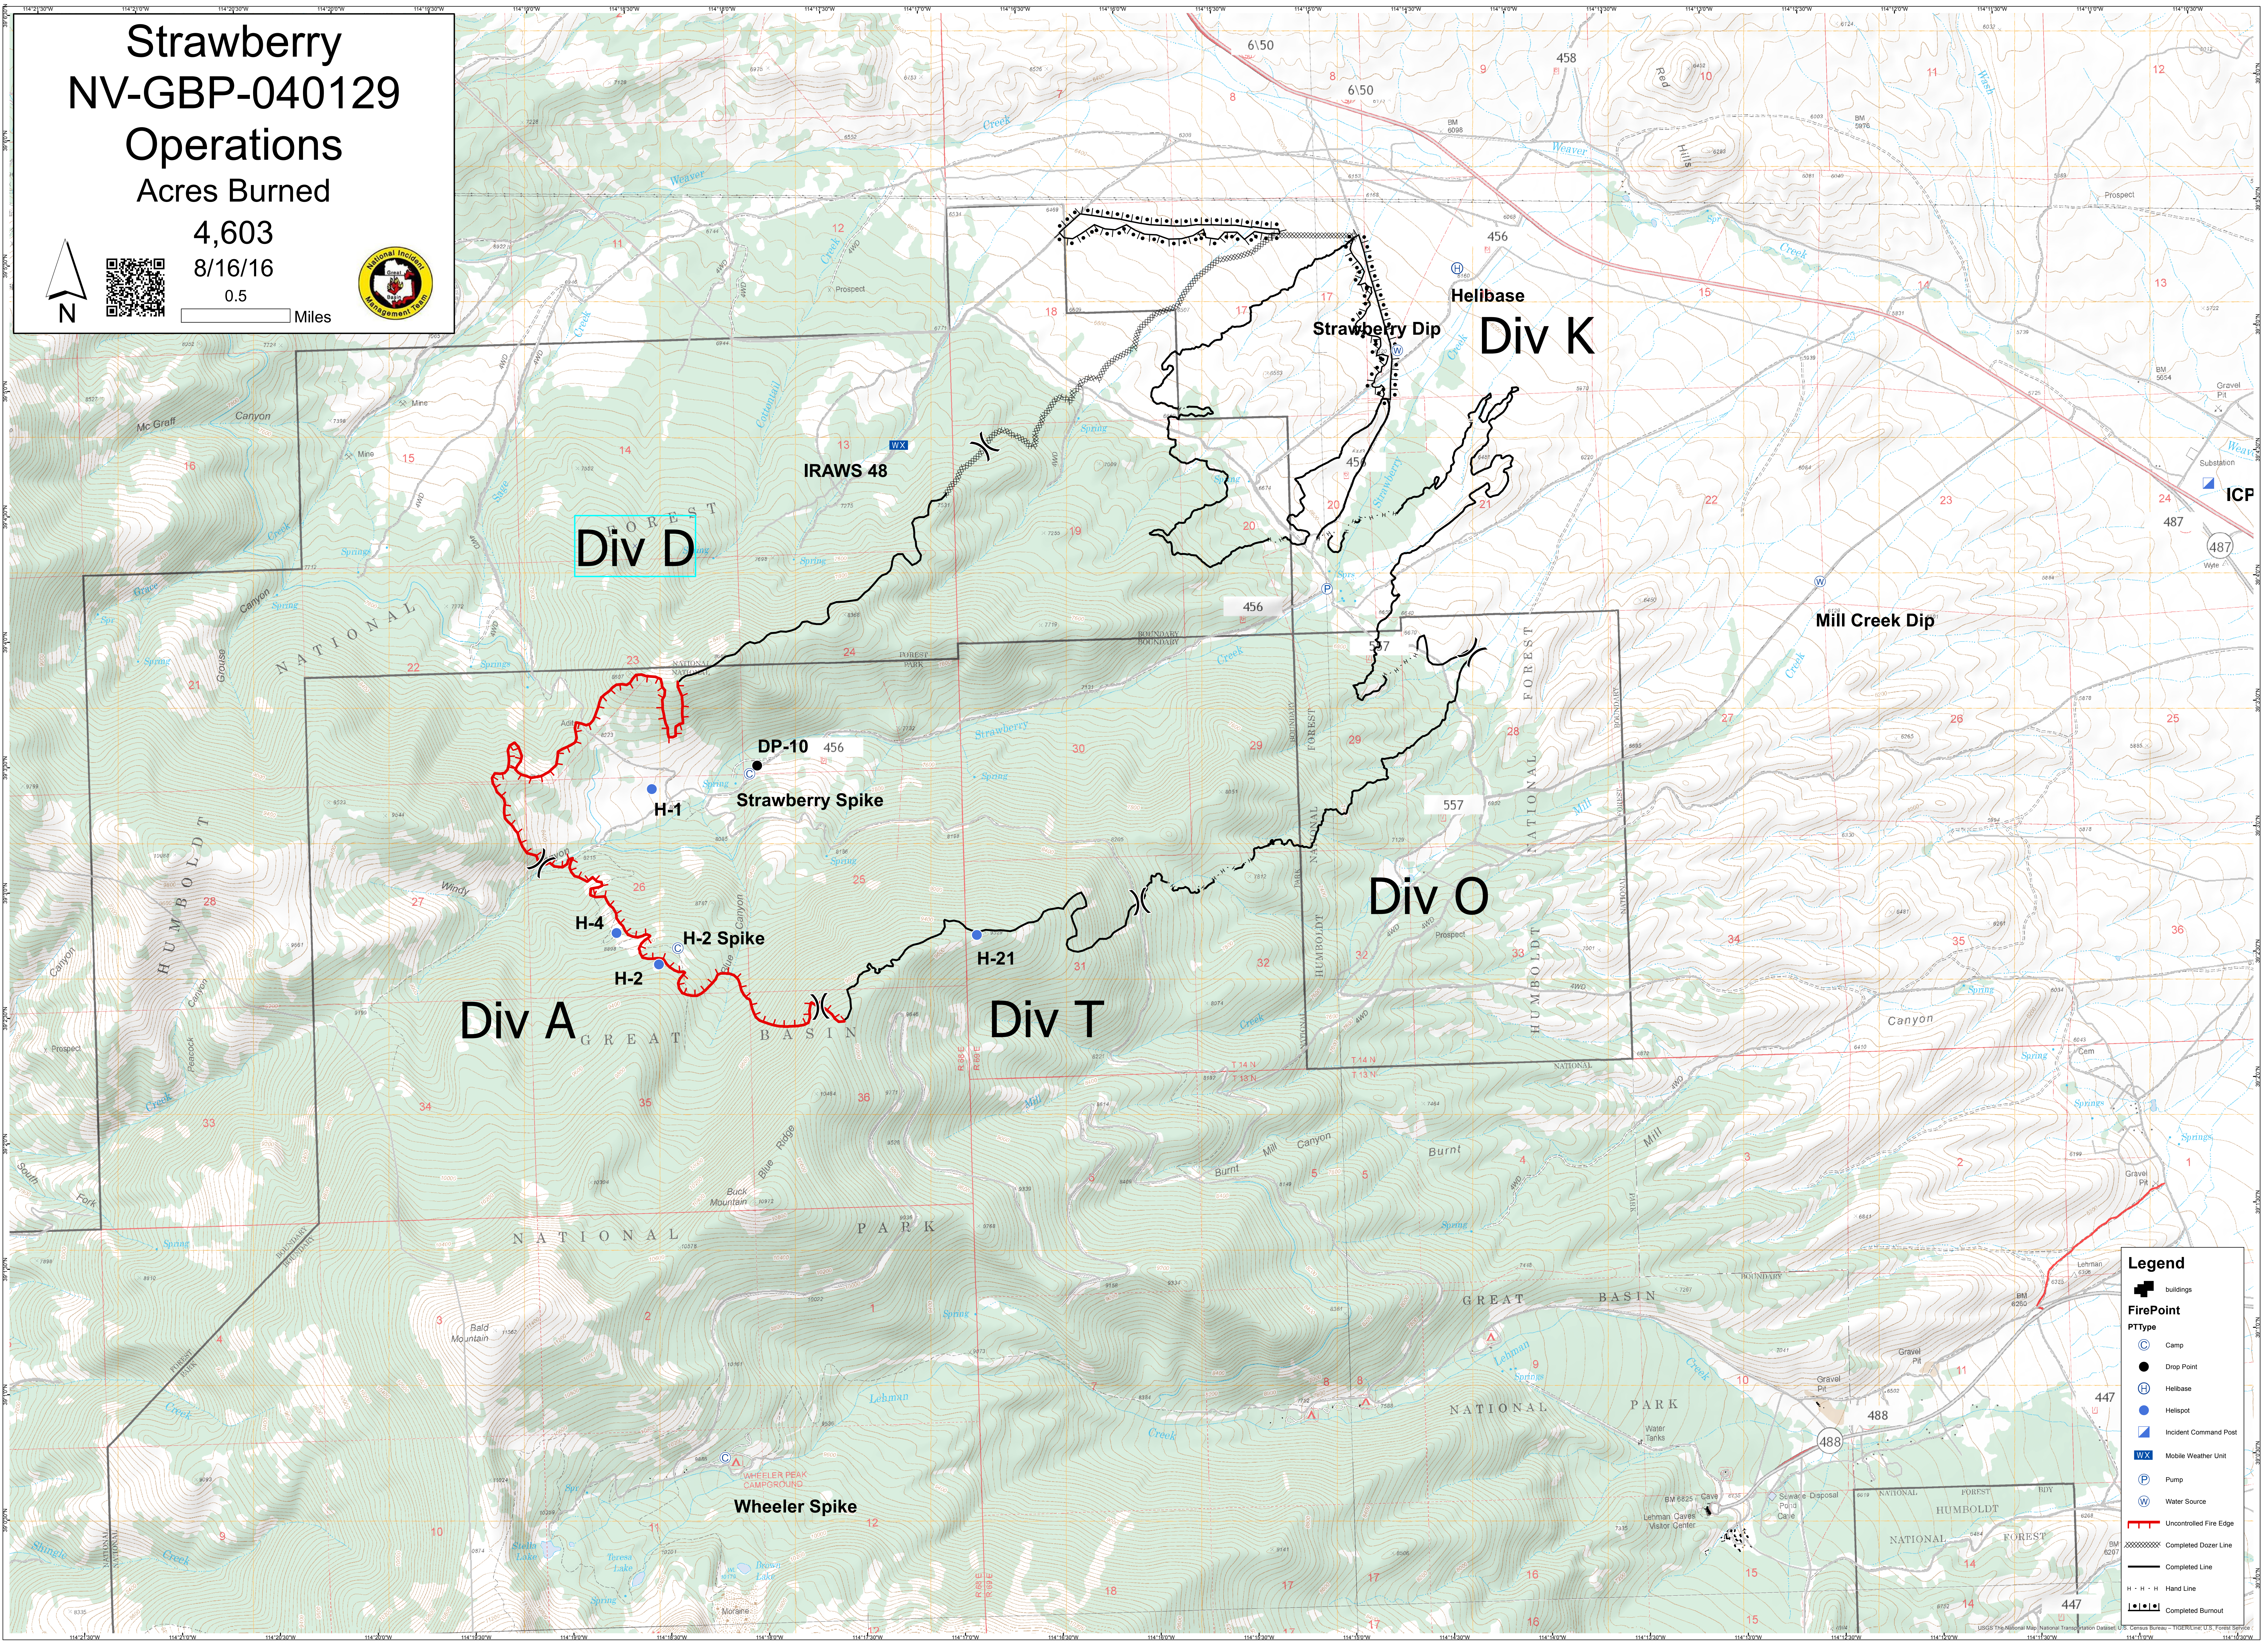

Strawberry NV-GBP-040129 Operations

Acres Burned

4,603

8/16/16

0.5

Miles

Legend

- buildings
- FirePoint**
- PTType**
- Camp
- Drop Point
- Helibase
- Helispot
- Incident Command Post
- WX Mobile Weather Unit
- Pump
- Water Source
- Uncontrolled Fire Edge
- Completed Dozer Line
- Completed Line
- H - H - H Hand Line
- Completed Burnout