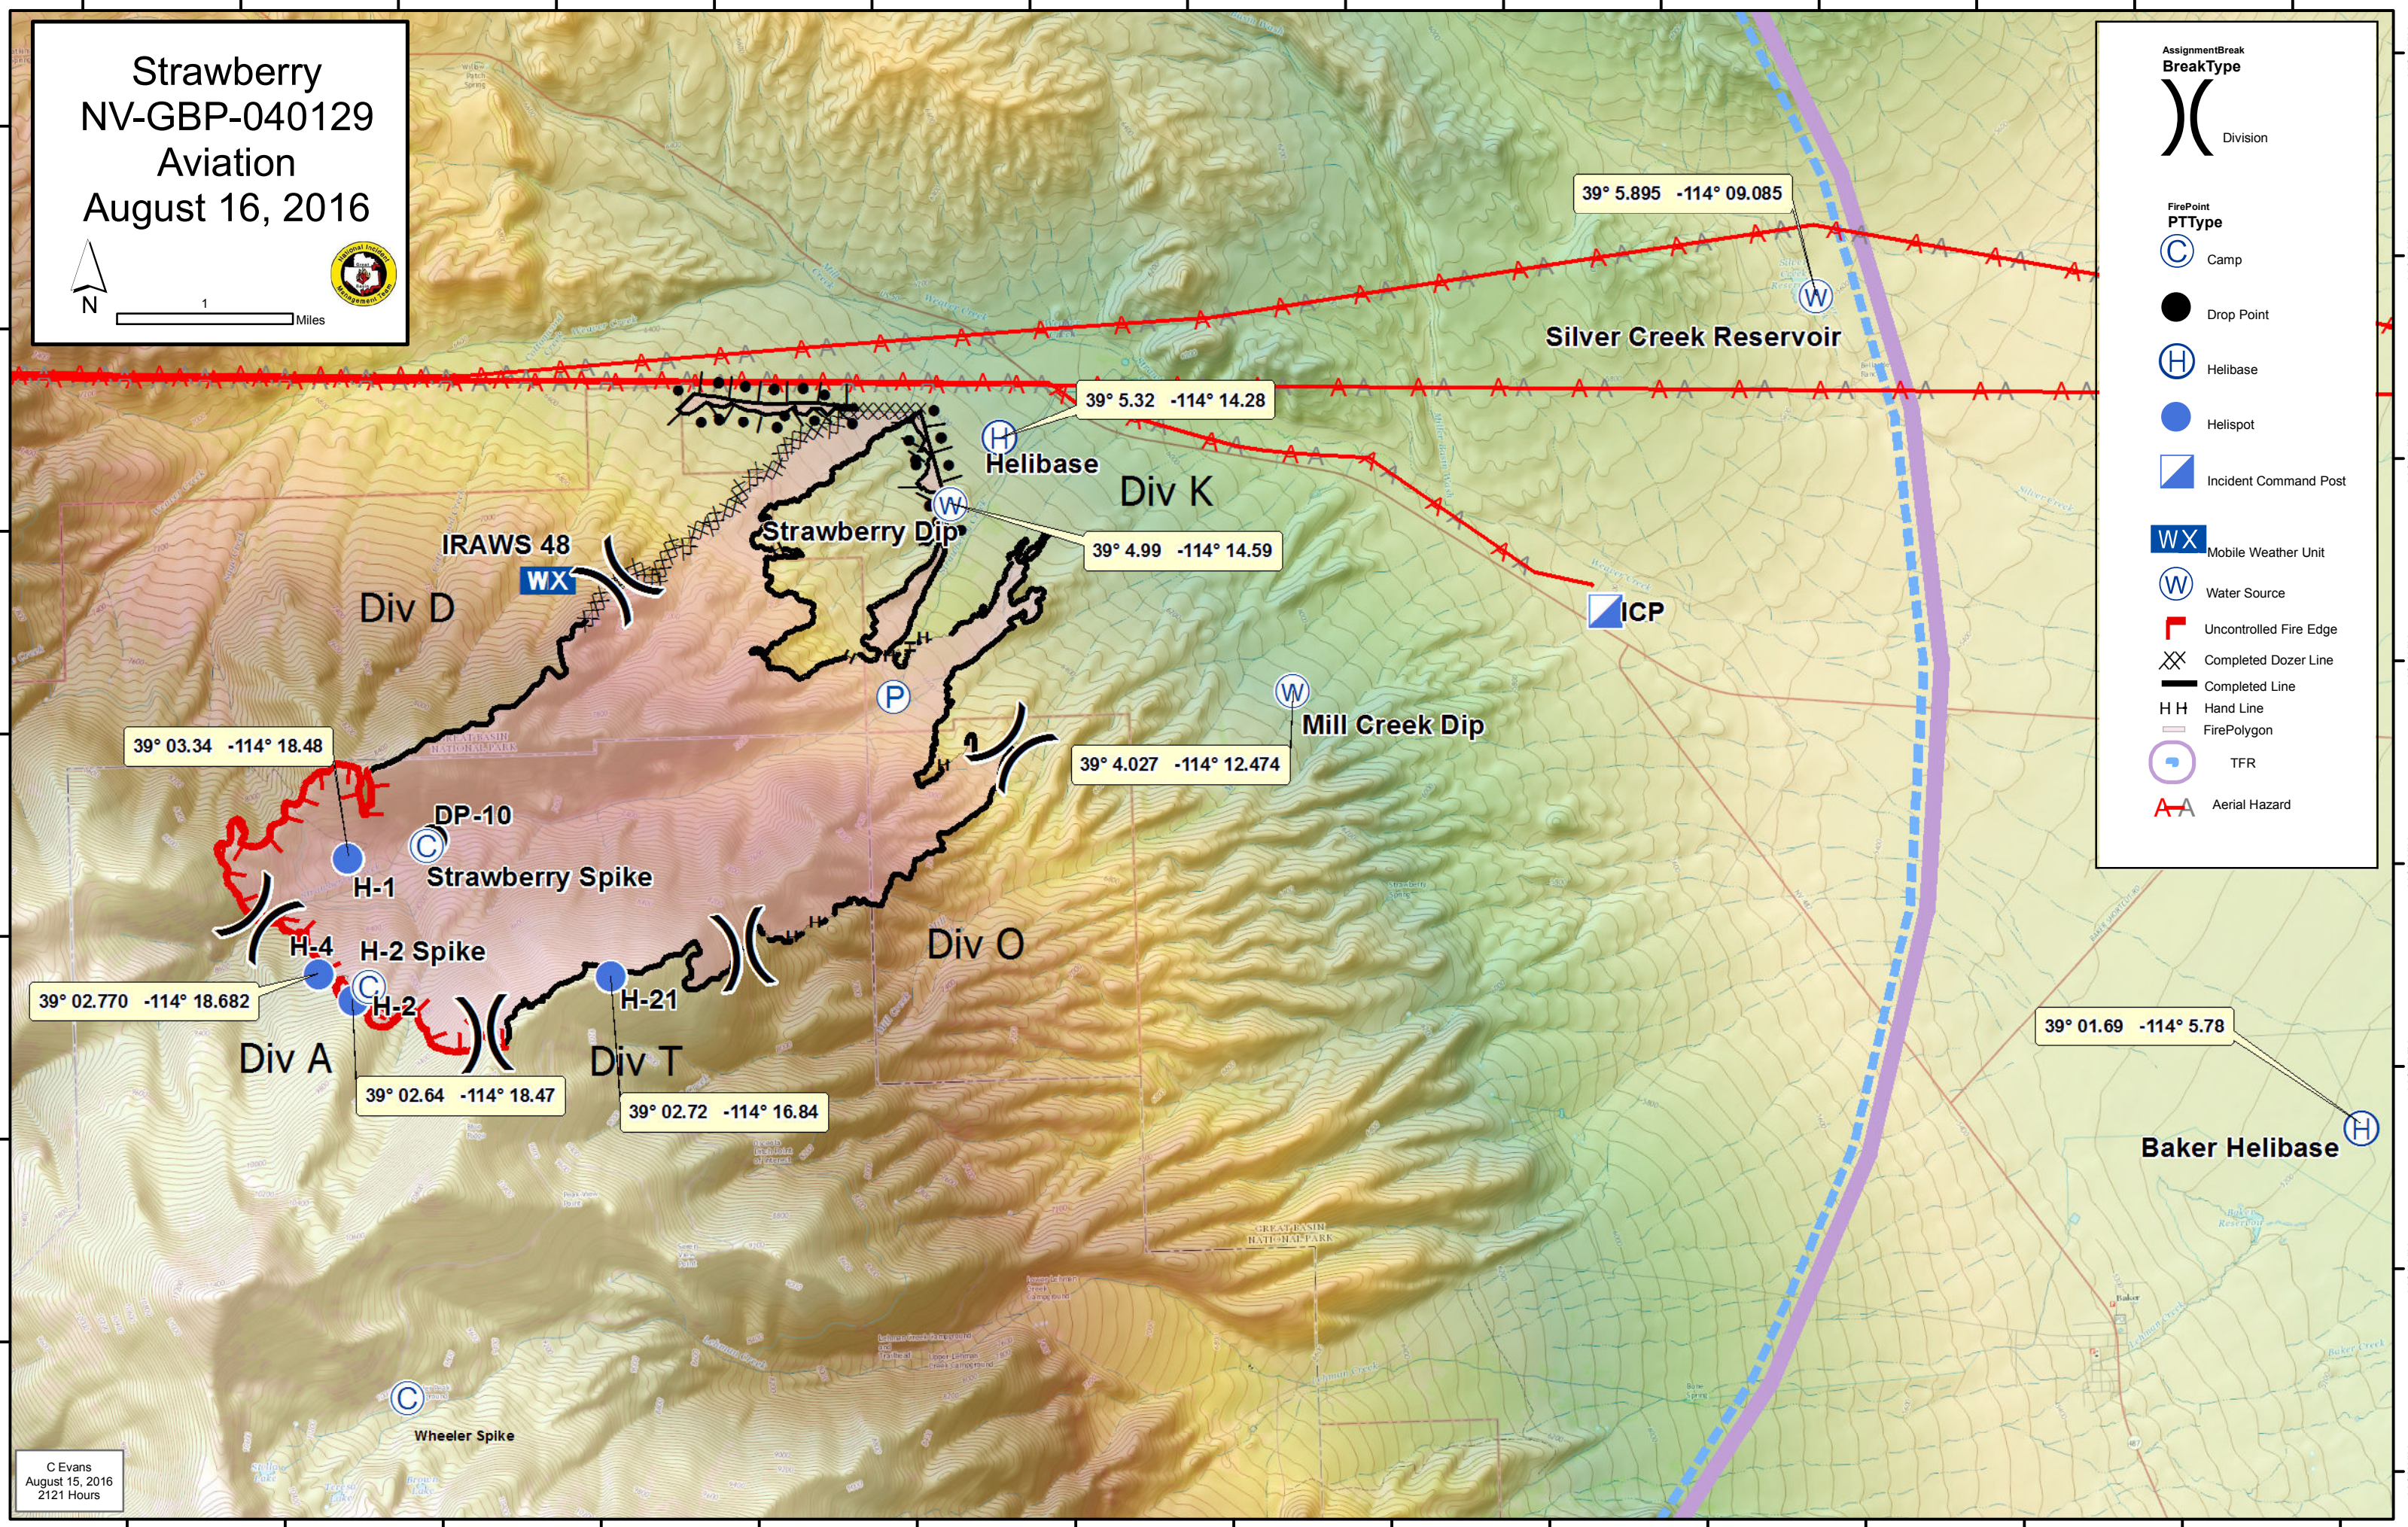

Strawberry NV-GBP-040129 Aviation August 16, 2016

AssignmentBreak
BreakType

- () Division

FirePoint
PTType

- (C) Camp
- (●) Drop Point
- (H) Helibase
- (●) Helispot
- (□) Incident Command Post
- (WX) Mobile Weather Unit
- (W) Water Source
- (└) Uncontrolled Fire Edge
- (X) Completed Dozer Line
- (—) Completed Line
- (HH) Hand Line
- (—) FirePolygon
- (○) TFR
- (AA) Aerial Hazard

C Evans
August 15, 2016
2121 Hours