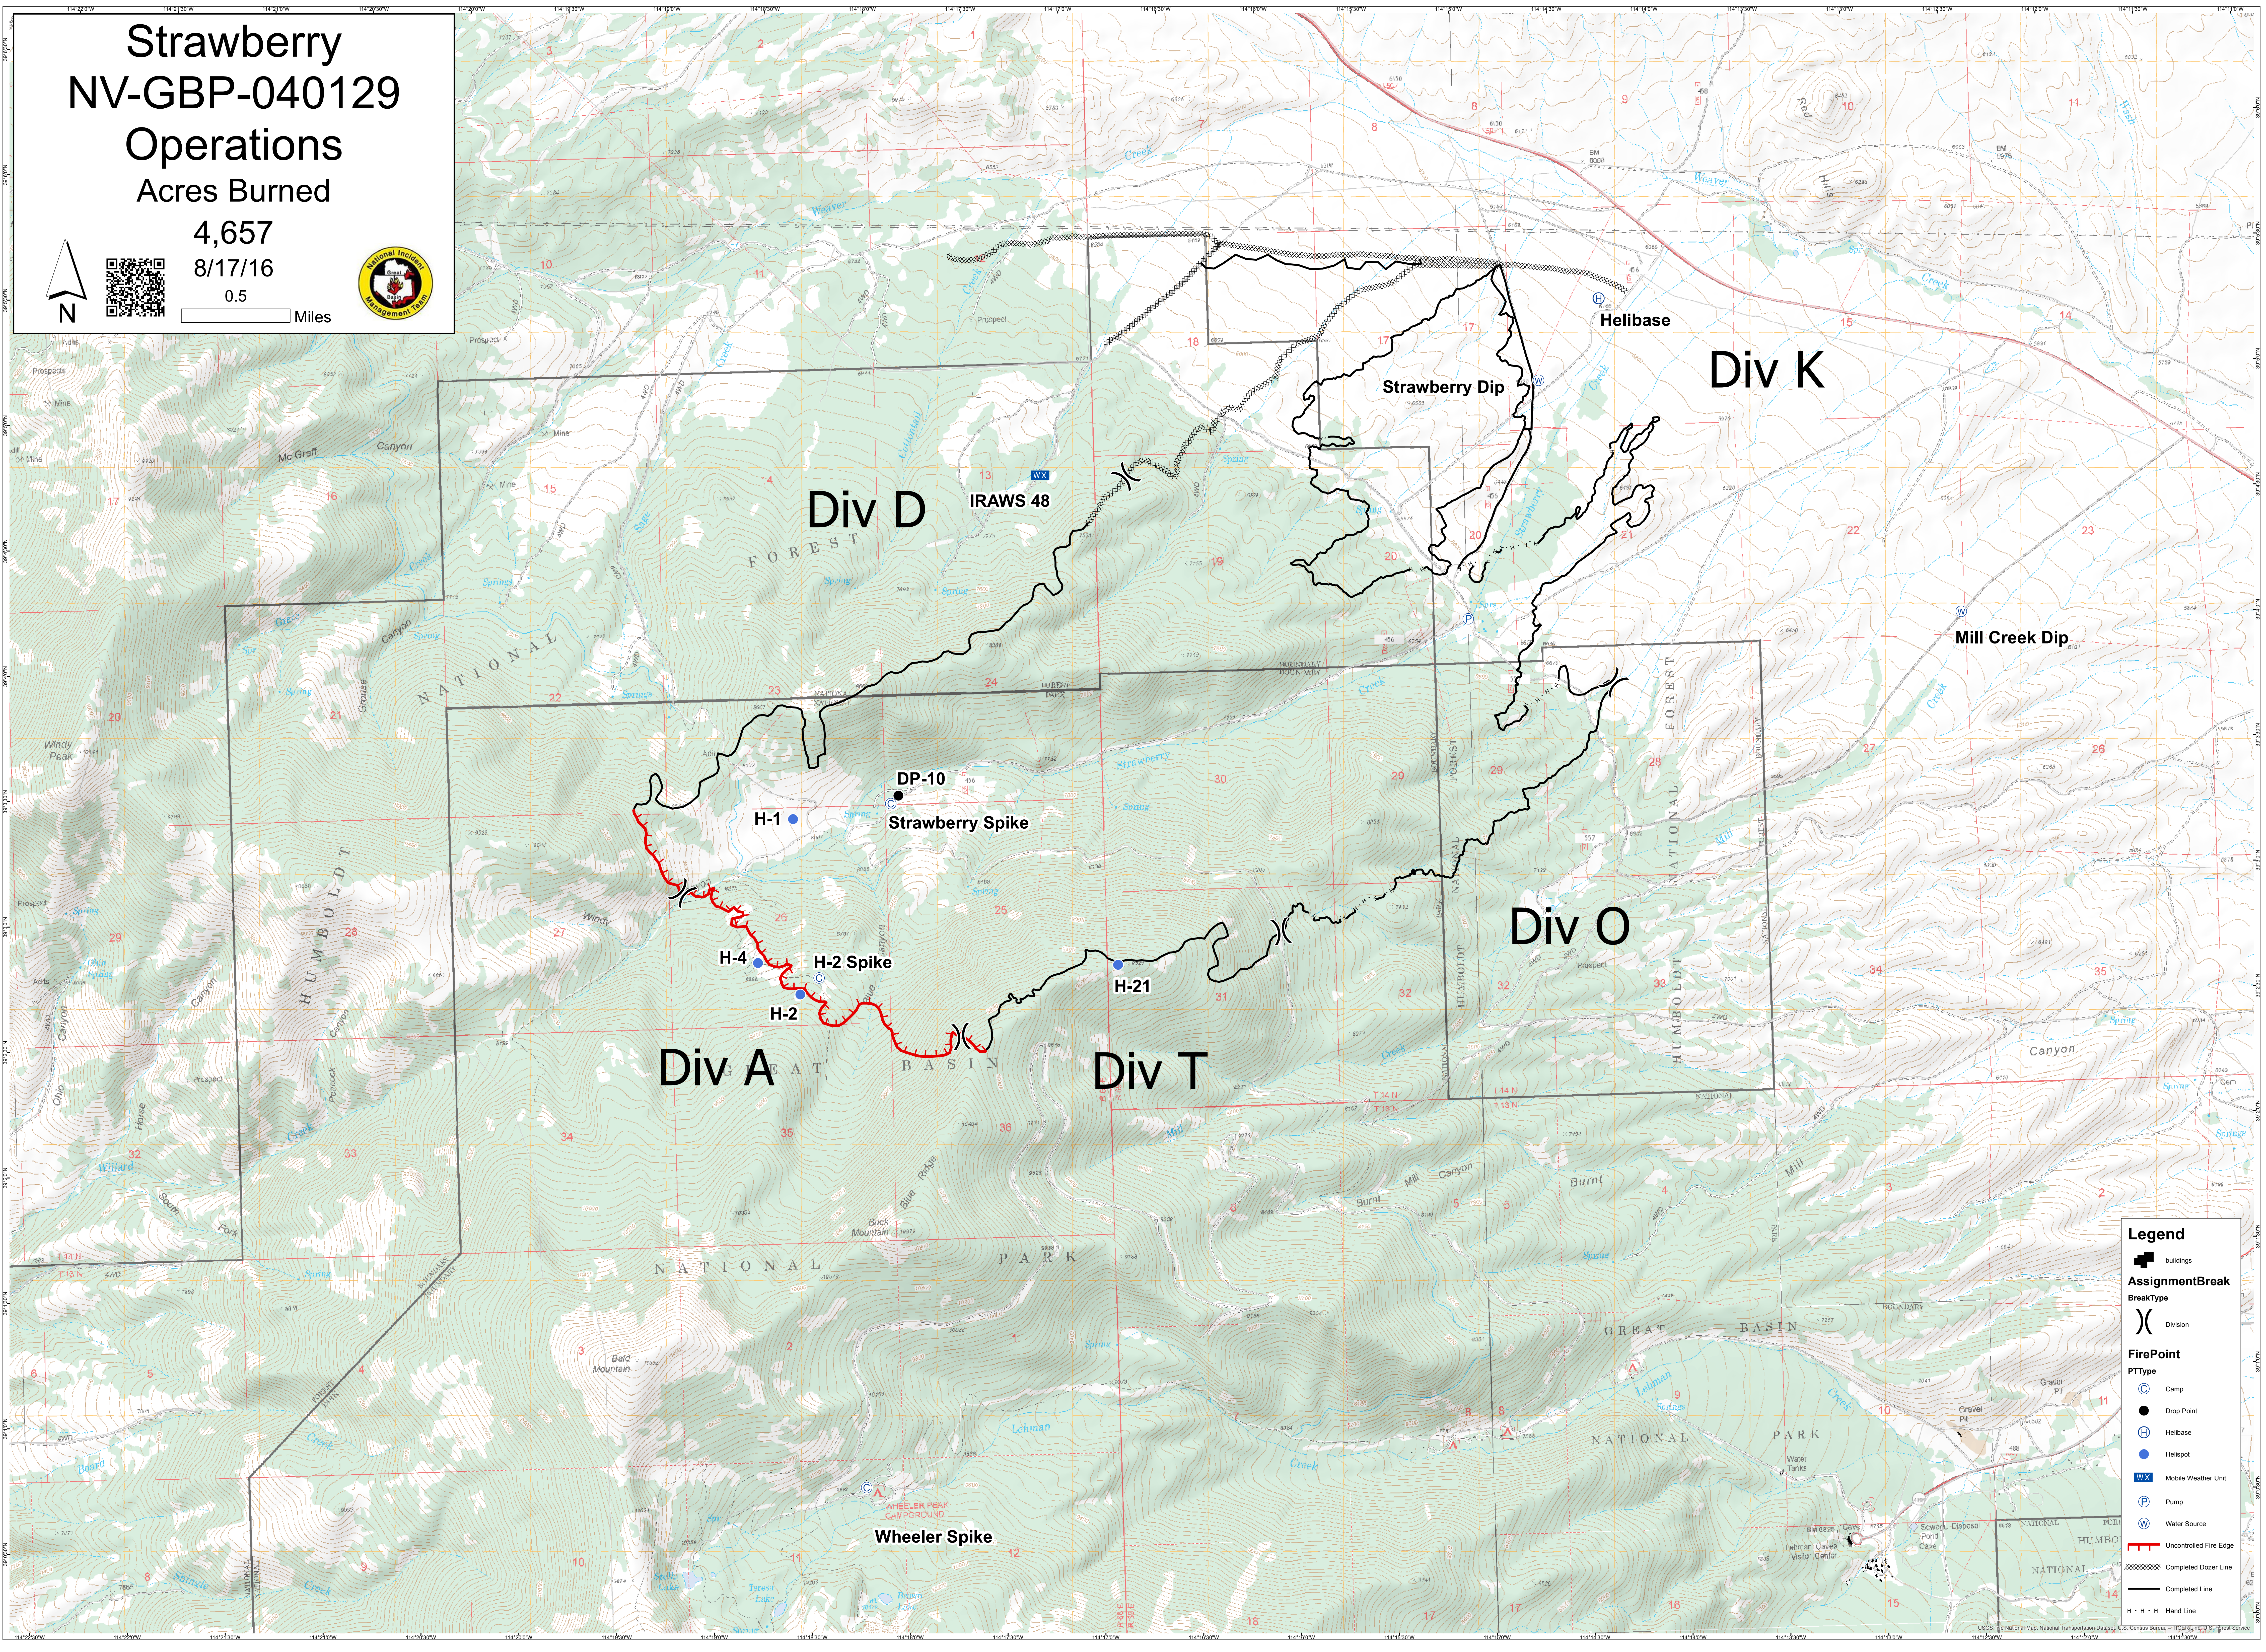

Strawberry NV-GBP-040129 Operations

Acres Burned

4,657

8/17/16

0.5

Miles

Legend

- buildings
- AssignmentBreak**
- BreakType
- (X) Division
- FirePoint**
- PTType
- Camp
- Drop Point
- Ⓜ Helibase
- Helispot
- Ⓜ Mobile Weather Unit
- Ⓜ Pump
- Ⓜ Water Source
- Uncontrolled Fire Edge
- Completed Ozer Line
- Completed Line
- Hand Line