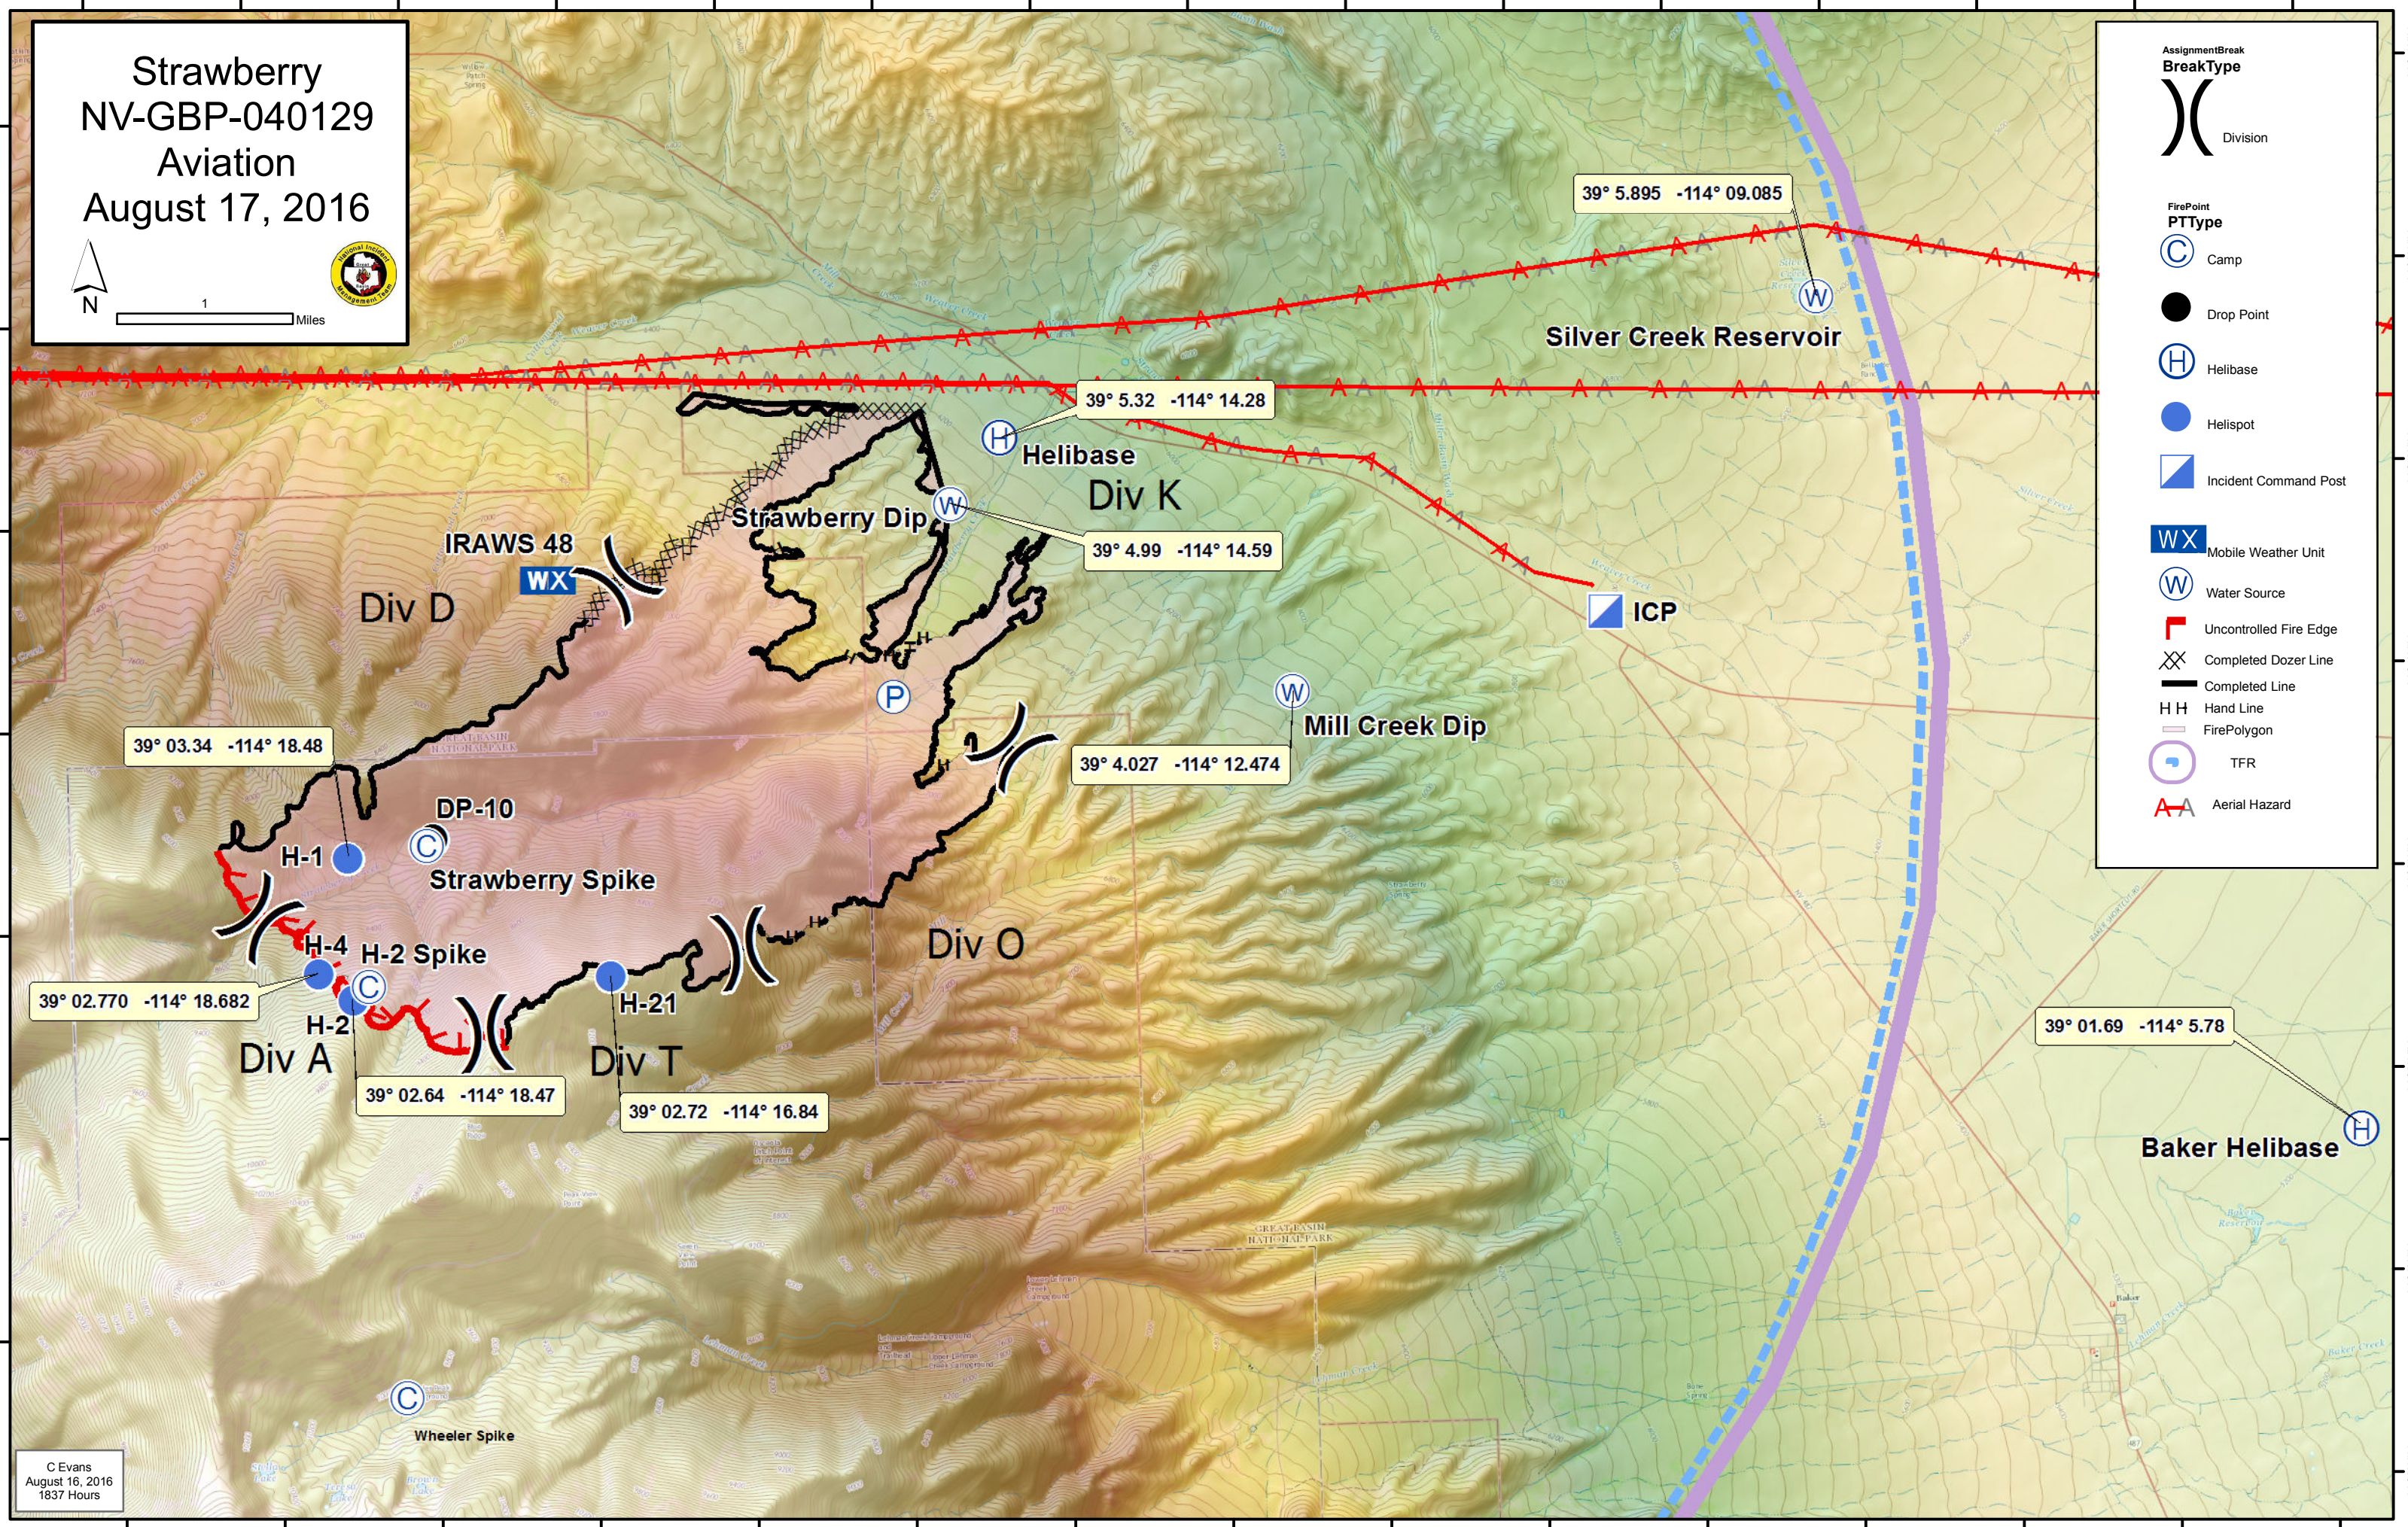

Strawberry
 NV-GBP-040129
 Aviation
 August 17, 2016

AssignmentBreak
BreakType

- () Division

FirePoint
PTType

- (C) Camp
- Drop Point
- (H) Helibase
- Helispot
- ▢ Incident Command Post
- WX Mobile Weather Unit
- (W) Water Source
- ┌ Uncontrolled Fire Edge
- ⊗ Completed Dozer Line
- Completed Line
- HH Hand Line
- FirePolygon
- TFR
- AA Aerial Hazard

C Evans
 August 16, 2016
 1837 Hours