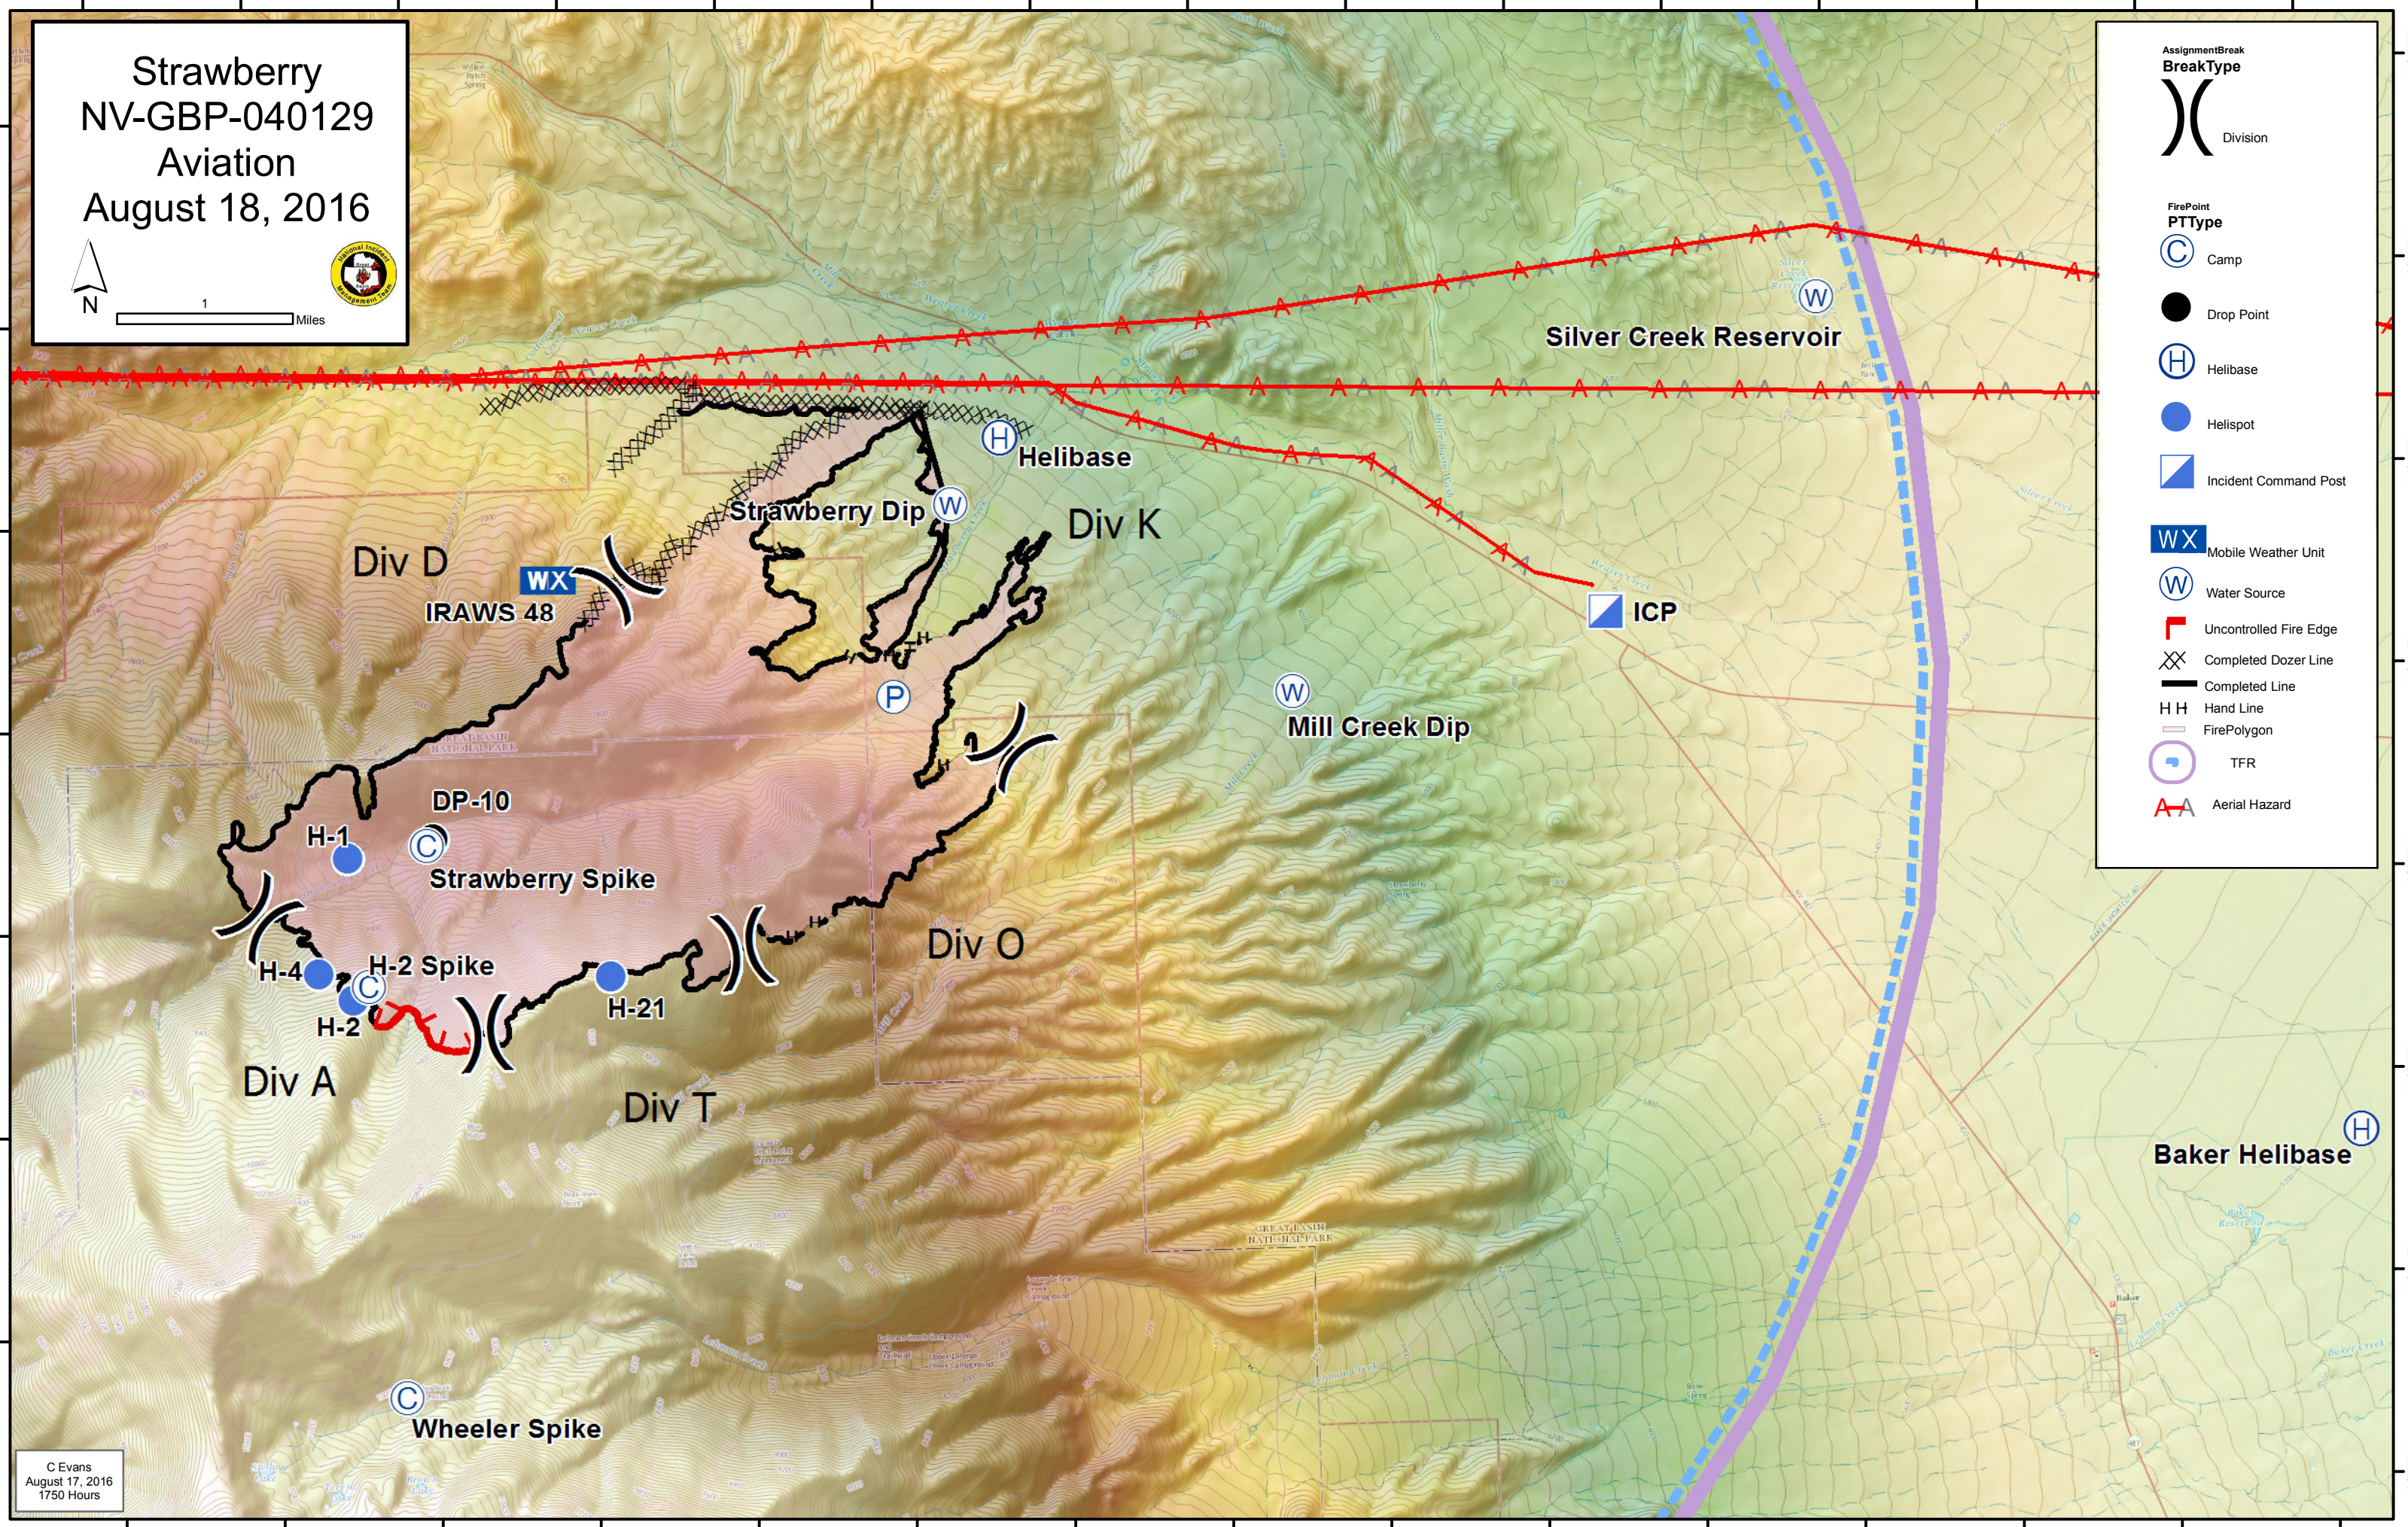

Strawberry NV-GBP-040129 Aviation August 18, 2016

AssignmentBreak
BreakType

- () Division

FirePoint
PTType

- (C) Camp
- (●) Drop Point
- (H) Helibase
- (●) Helispot
- (▢) Incident Command Post
- (WX) Mobile Weather Unit
- (W) Water Source
- (└) Uncontrolled Fire Edge
- (⊗) Completed Dozer Line
- (—) Completed Line
- (HH) Hand Line
- (—) FirePolygon
- (○) TFR
- (AA) Aerial Hazard

C Evans
August 17, 2016
1750 Hours