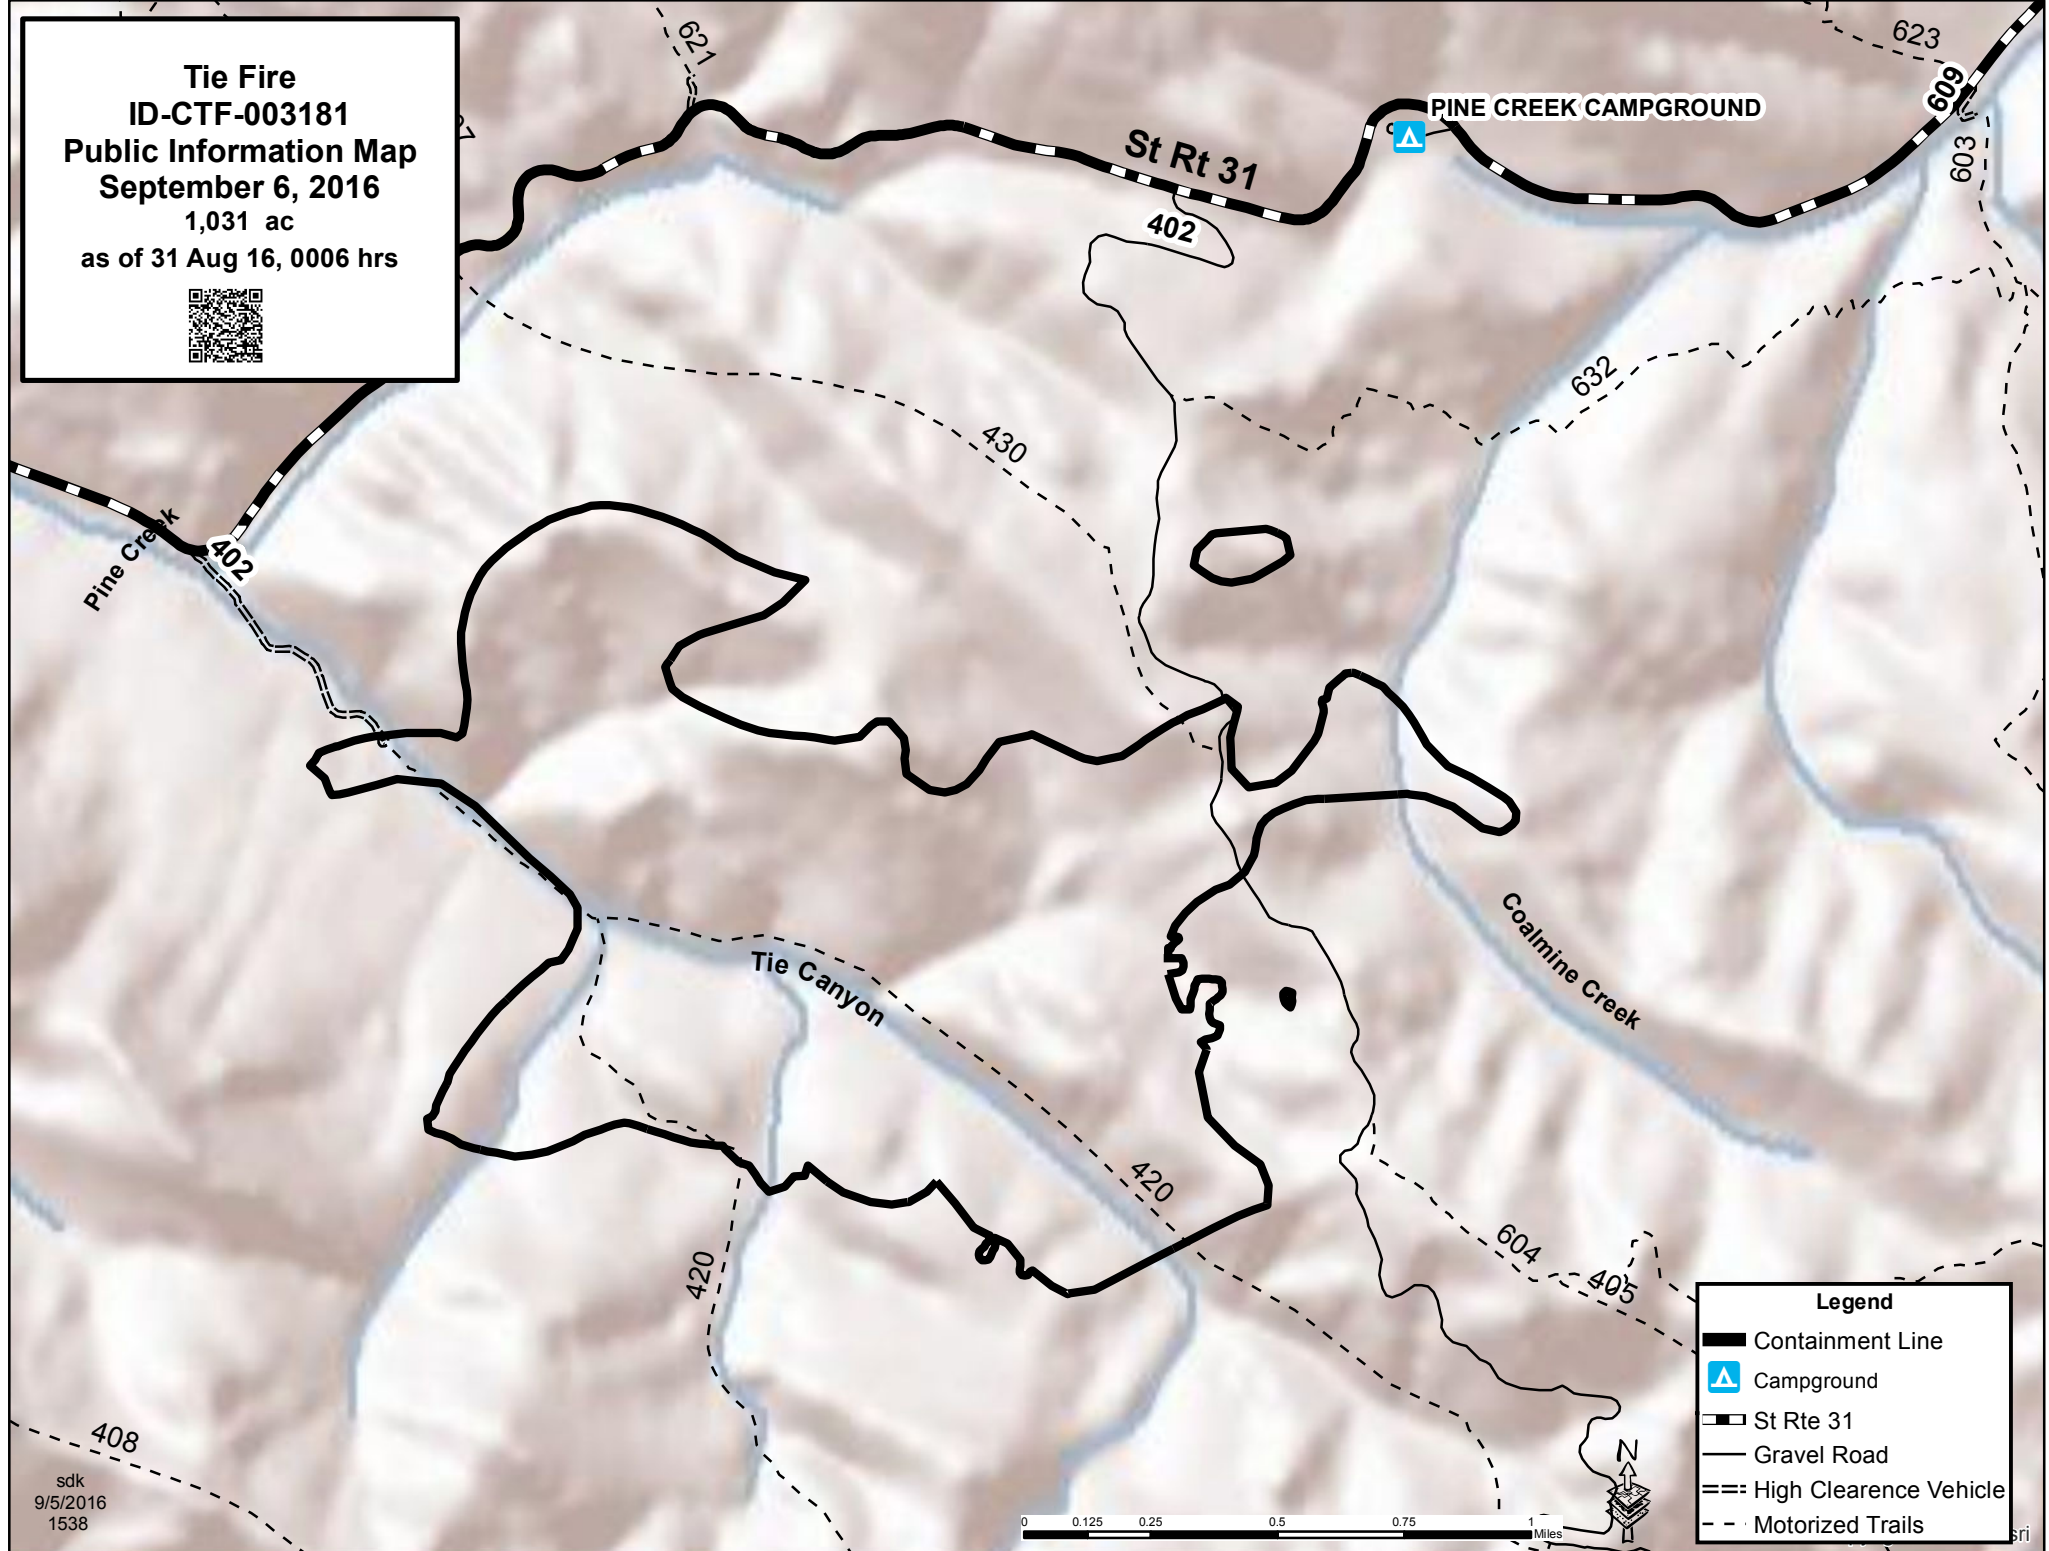

Tie Fire
ID-CTF-003181
Public Information Map
September 6, 2016
1,031 ac
as of 31 Aug 16, 0006 hrs

Legend

- Containment Line
- Campground
- St Rte 31
- Gravel Road
- High Clearance Vehicle
- Motorized Trails