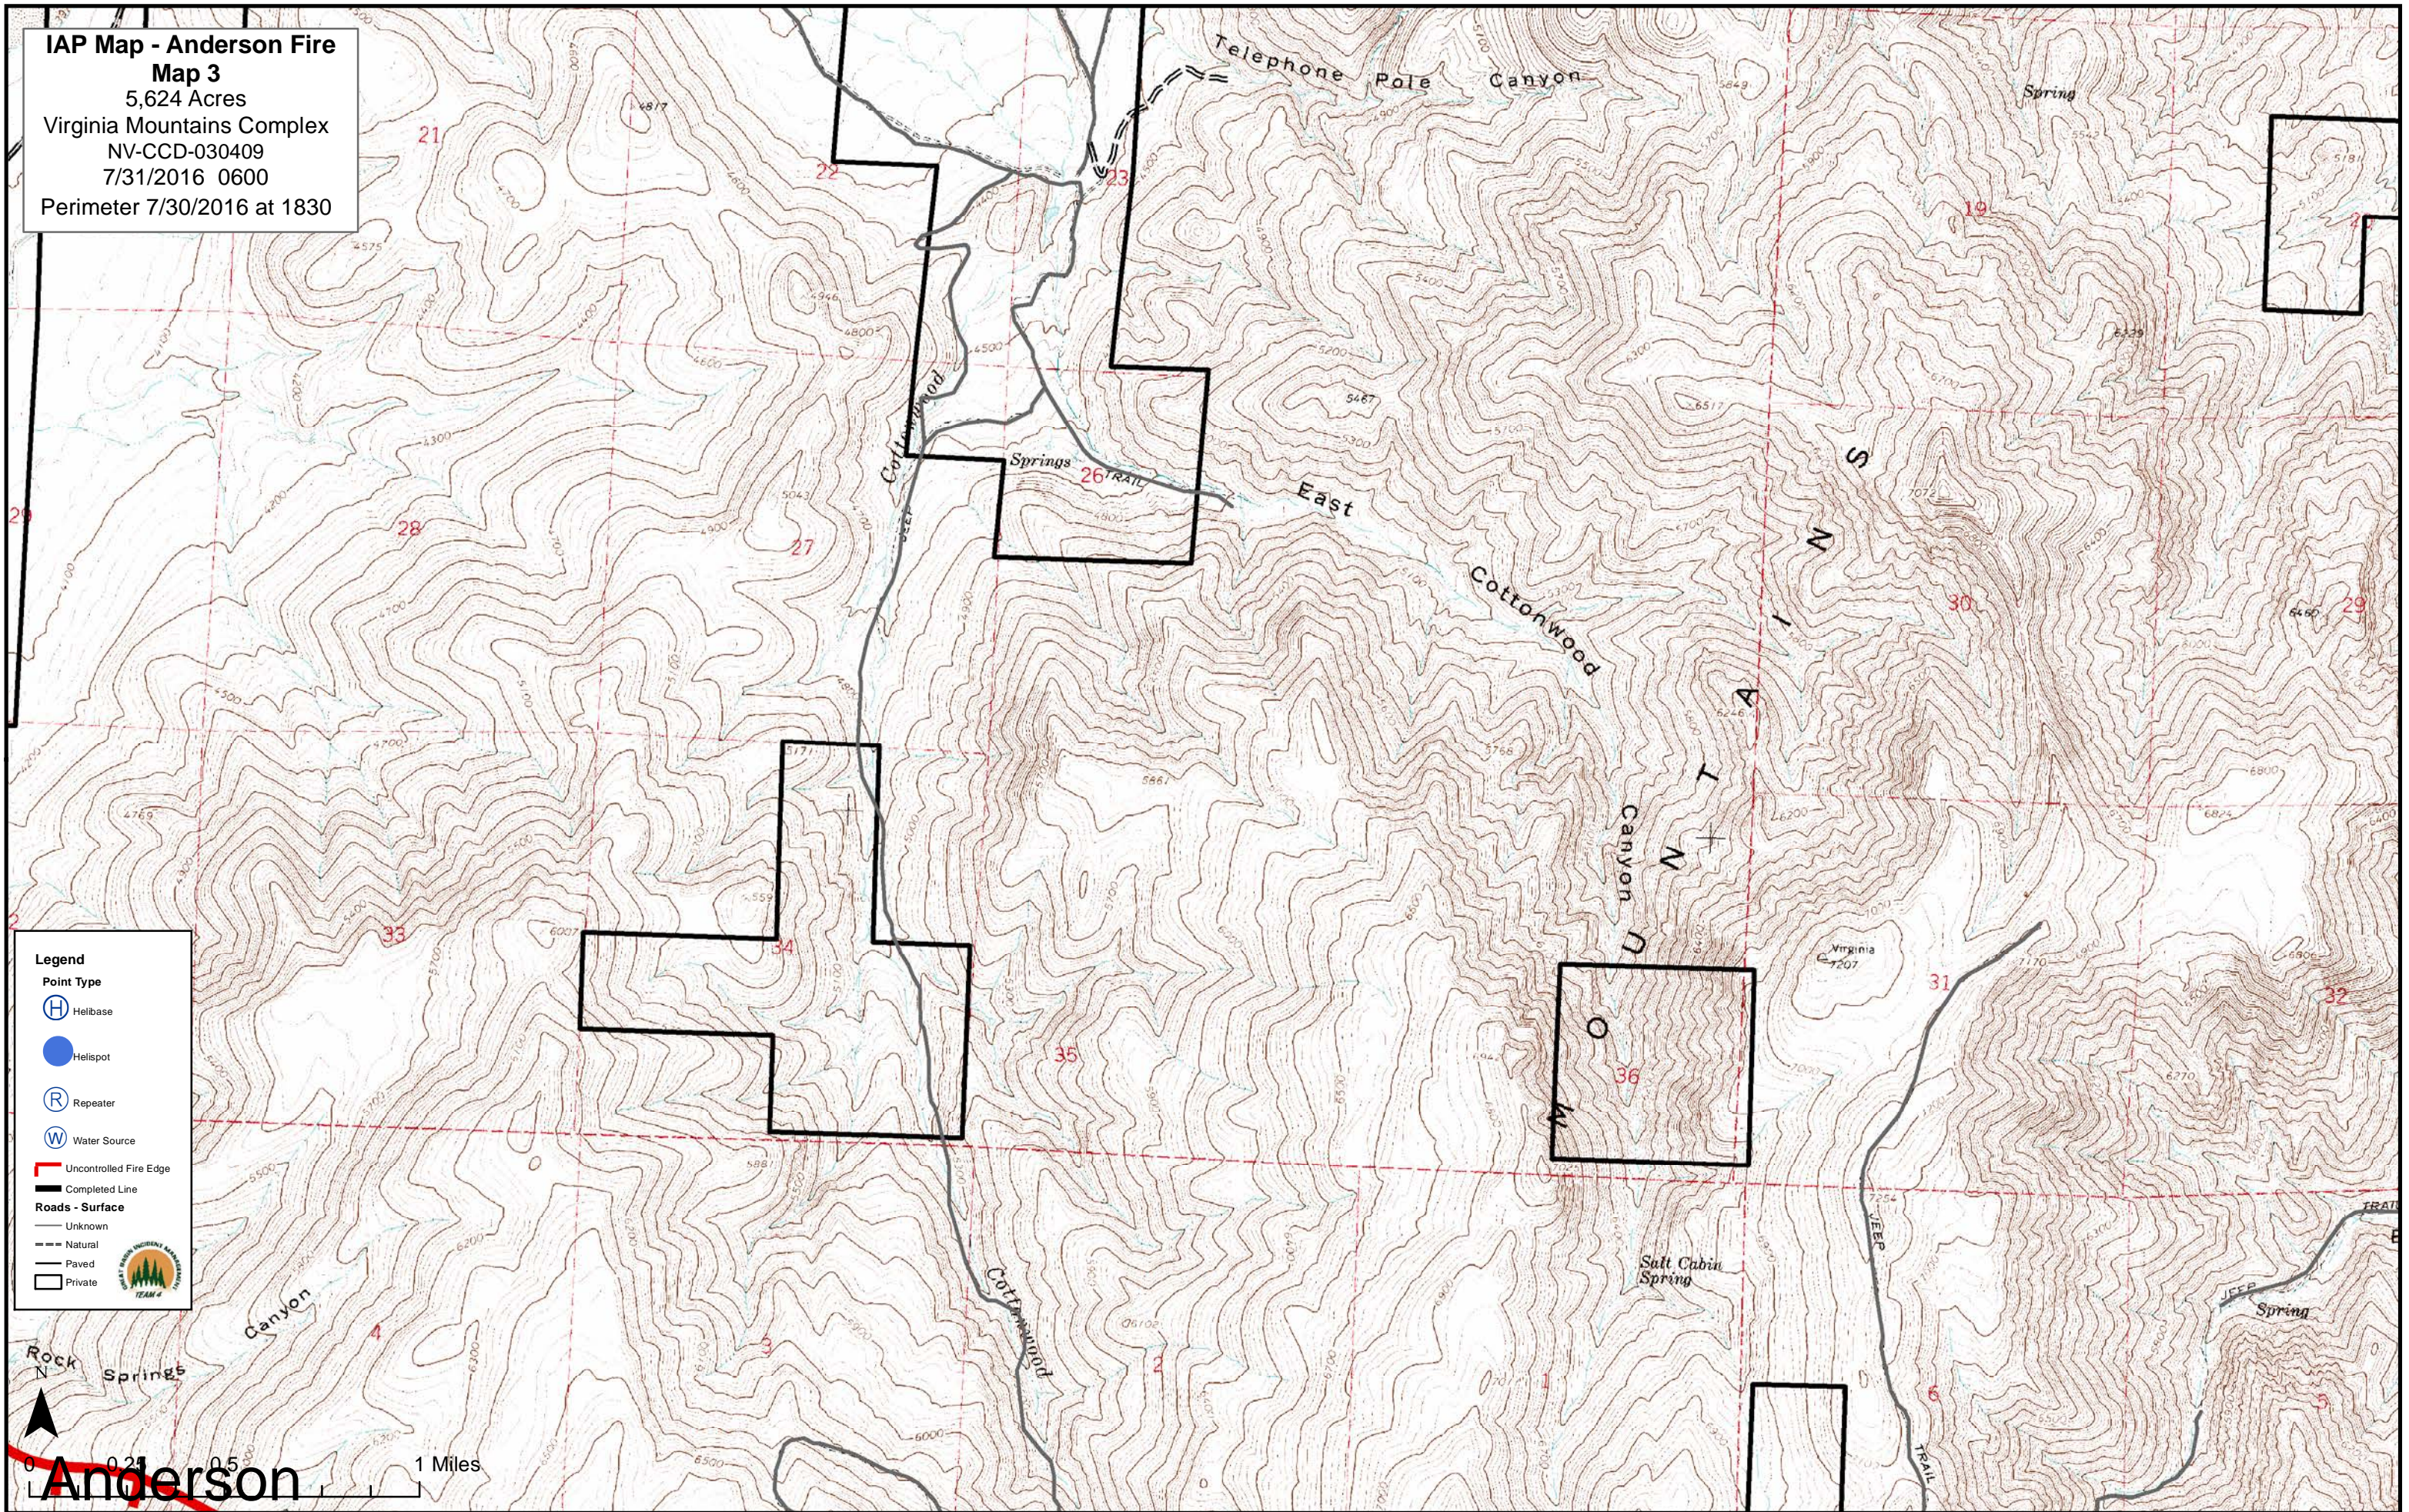

**Legend**

**Point Type**

- Ⓜ Helibase
- Helispot
- Ⓡ Repeater
- Ⓦ Water Source

**Fire Lines**

- Uncontrolled Fire Edge
- Completed Line

**Roads - Surface**

- Unknown
- - - Natural
- ▬ Paved
- ▭ Private

**IAP Map - Anderson Fire**  
**Map 3**  
 5,624 Acres  
 Virginia Mountains Complex  
 NV-CCD-030409  
 7/31/2016 0600  
 Perimeter 7/30/2016 at 1830

**Legend**

**Point Type**

- Helibase
- Helispot
- Repeater
- Water Source

**Uncontrolled Fire Edge**

- Uncontrolled Fire Edge
- Completed Line

**Roads - Surface**

- Unknown
- Natural
- Paved
- Private

TEAM 4

**Point Type**

- Helibase
- Helispot
- Repeater
- Water Source

**Line Type**

- Uncontrolled Fire Edge
- Completed Line

**Roads - Surface**

- Unknown
- Natural
- Paved
- Private

**IAP Map - Anderson Fire**  
**Map 5**  
 5,624 Acres  
 Virginia Mountains Complex  
 NV-CCD-030409  
 7/31/2016 0600  
 Perimeter 7/30/2016 at 1830

**Legend**

**Point Type**

- Helibase
- Helispot
- Repeater
- Water Source

**Uncontrolled Fire Edge**

- Uncontrolled Fire Edge
- Completed Line

**Roads - Surface**

- Unknown
- Natural
- Paved
- Private

**IAP Map - Anderson Fire**  
**Map 6**  
 5,624 Acres  
 Virginia Mountains Complex  
 NV-CCD-030409  
 7/31/2016 0600  
 Perimeter 7/30/2016 at 1830