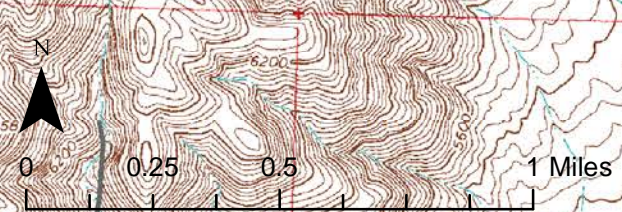

**Legend**

**Point Type**

- Ⓜ Helibase
- Helispot
- Ⓡ Repeater
- Ⓦ Water Source

**Fire Lines**

- Uncontrolled Fire Edge
- Completed Line

**Roads - Surface**

- Unknown
- - - Natural
- ▬ Paved
- ▭ Private

**IAP Map - Anderson Fire**  
**Map 3**  
 5,624 Acres  
 Virginia Mountains Complex  
 NV-CCD-030409  
 7/31/2016 0600  
 Perimeter 7/30/2016 at 1830