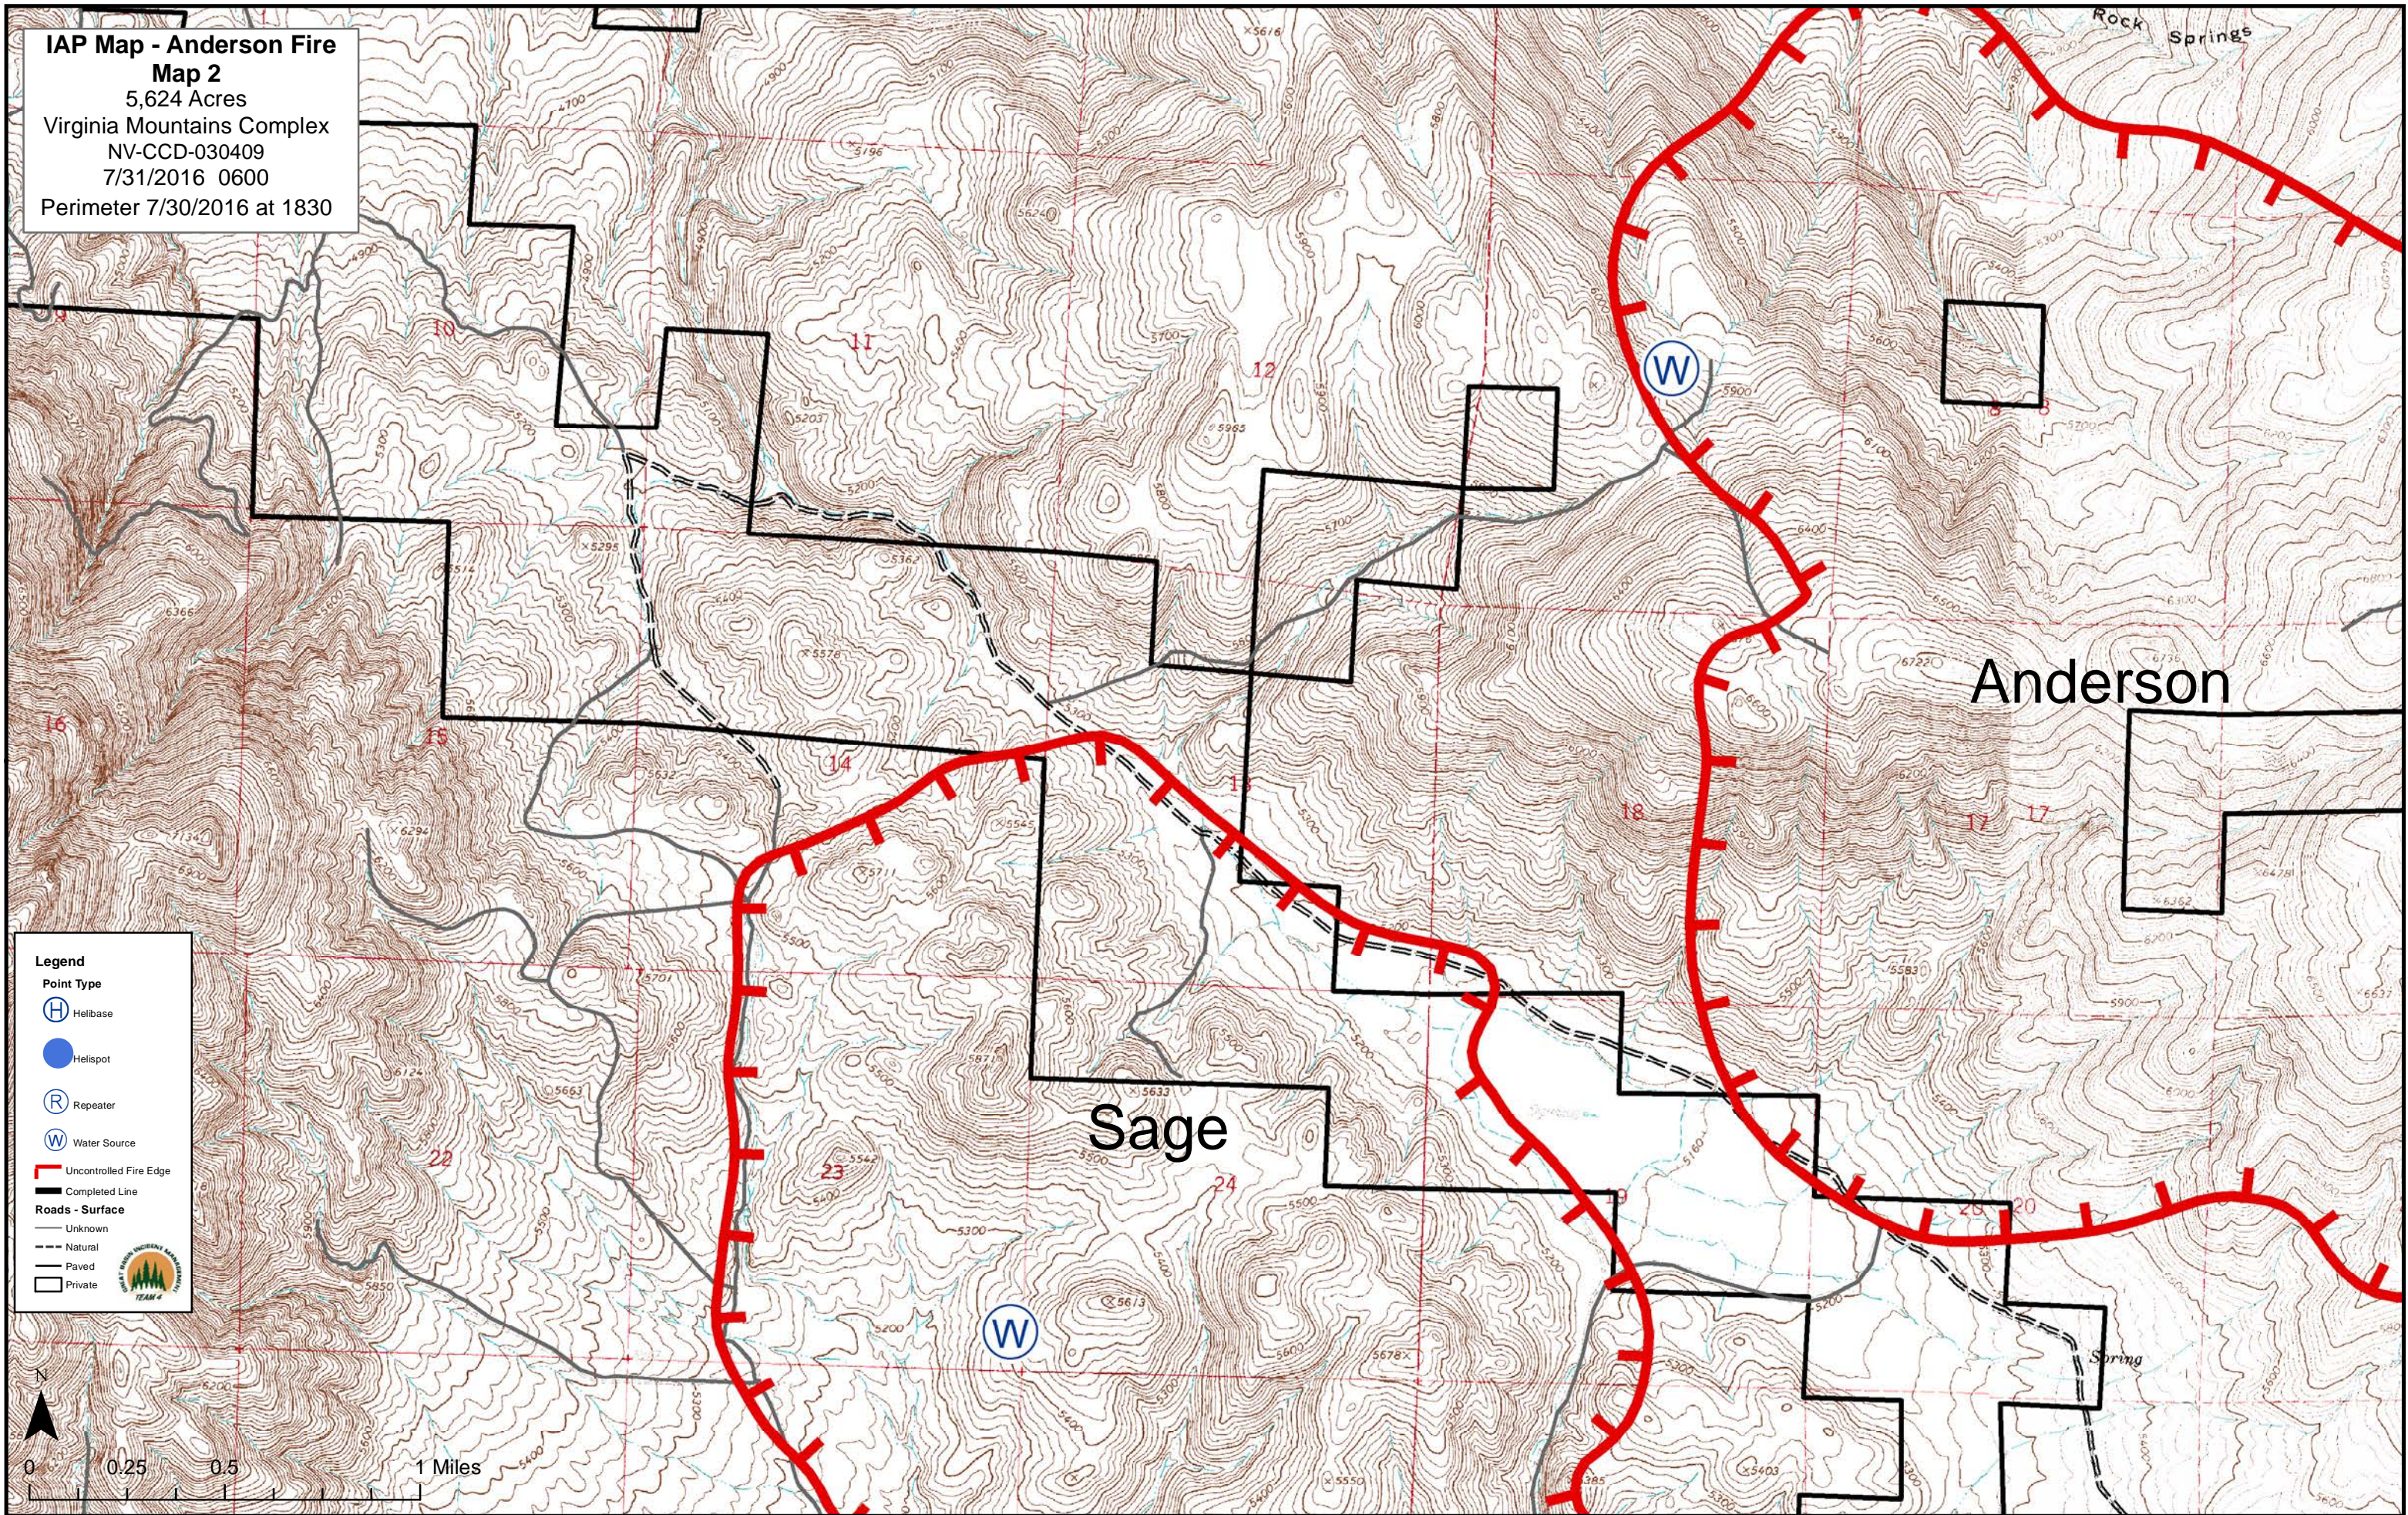

0 0.5 1 2 Miles

**IAP Map - Anderson Fire**  
**Map 1**  
5,624 Acres  
Virginia Mountains Complex  
NV-CCD-030409  
7/31/2016 0600  
Perimeter 7/30/2016 at 1830

**Legend**

**Point Type**

- Ⓜ Helibase
- Helispot
- Ⓡ Repeater
- Ⓜ Water Source

**Uncontrolled Fire Edge**

- Completed Line

**Roads - Surface**

- Unknown
- - - Natural
- ▬ Paved
- ▭ Private

**Anderson**

**IAP Map - Anderson Fire**  
**Map 2**  
5,624 Acres  
Virginia Mountains Complex  
NV-CCD-030409  
7/31/2016 0600  
Perimeter 7/30/2016 at 1830

**Legend**

**Point Type**

- Ⓜ Helibase
- Helispot
- Ⓡ Repeater
- Ⓦ Water Source

**Fire Lines**

- Uncontrolled Fire Edge
- Completed Line

**Roads - Surface**

- Unknown
- - - Natural
- ▬ Paved
- ▭ Private

**IAP Map - Anderson Fire**  
**Map 3**  
 5,624 Acres  
 Virginia Mountains Complex  
 NV-CCD-030409  
 7/31/2016 0600  
 Perimeter 7/30/2016 at 1830

**Legend**

**Point Type**

- Helibase
- Helispot
- Repeater
- Water Source

**Uncontrolled Fire Edge**

- Uncontrolled Fire Edge
- Completed Line

**Roads - Surface**

- Unknown
- Natural
- Paved
- Private

TEAM 4