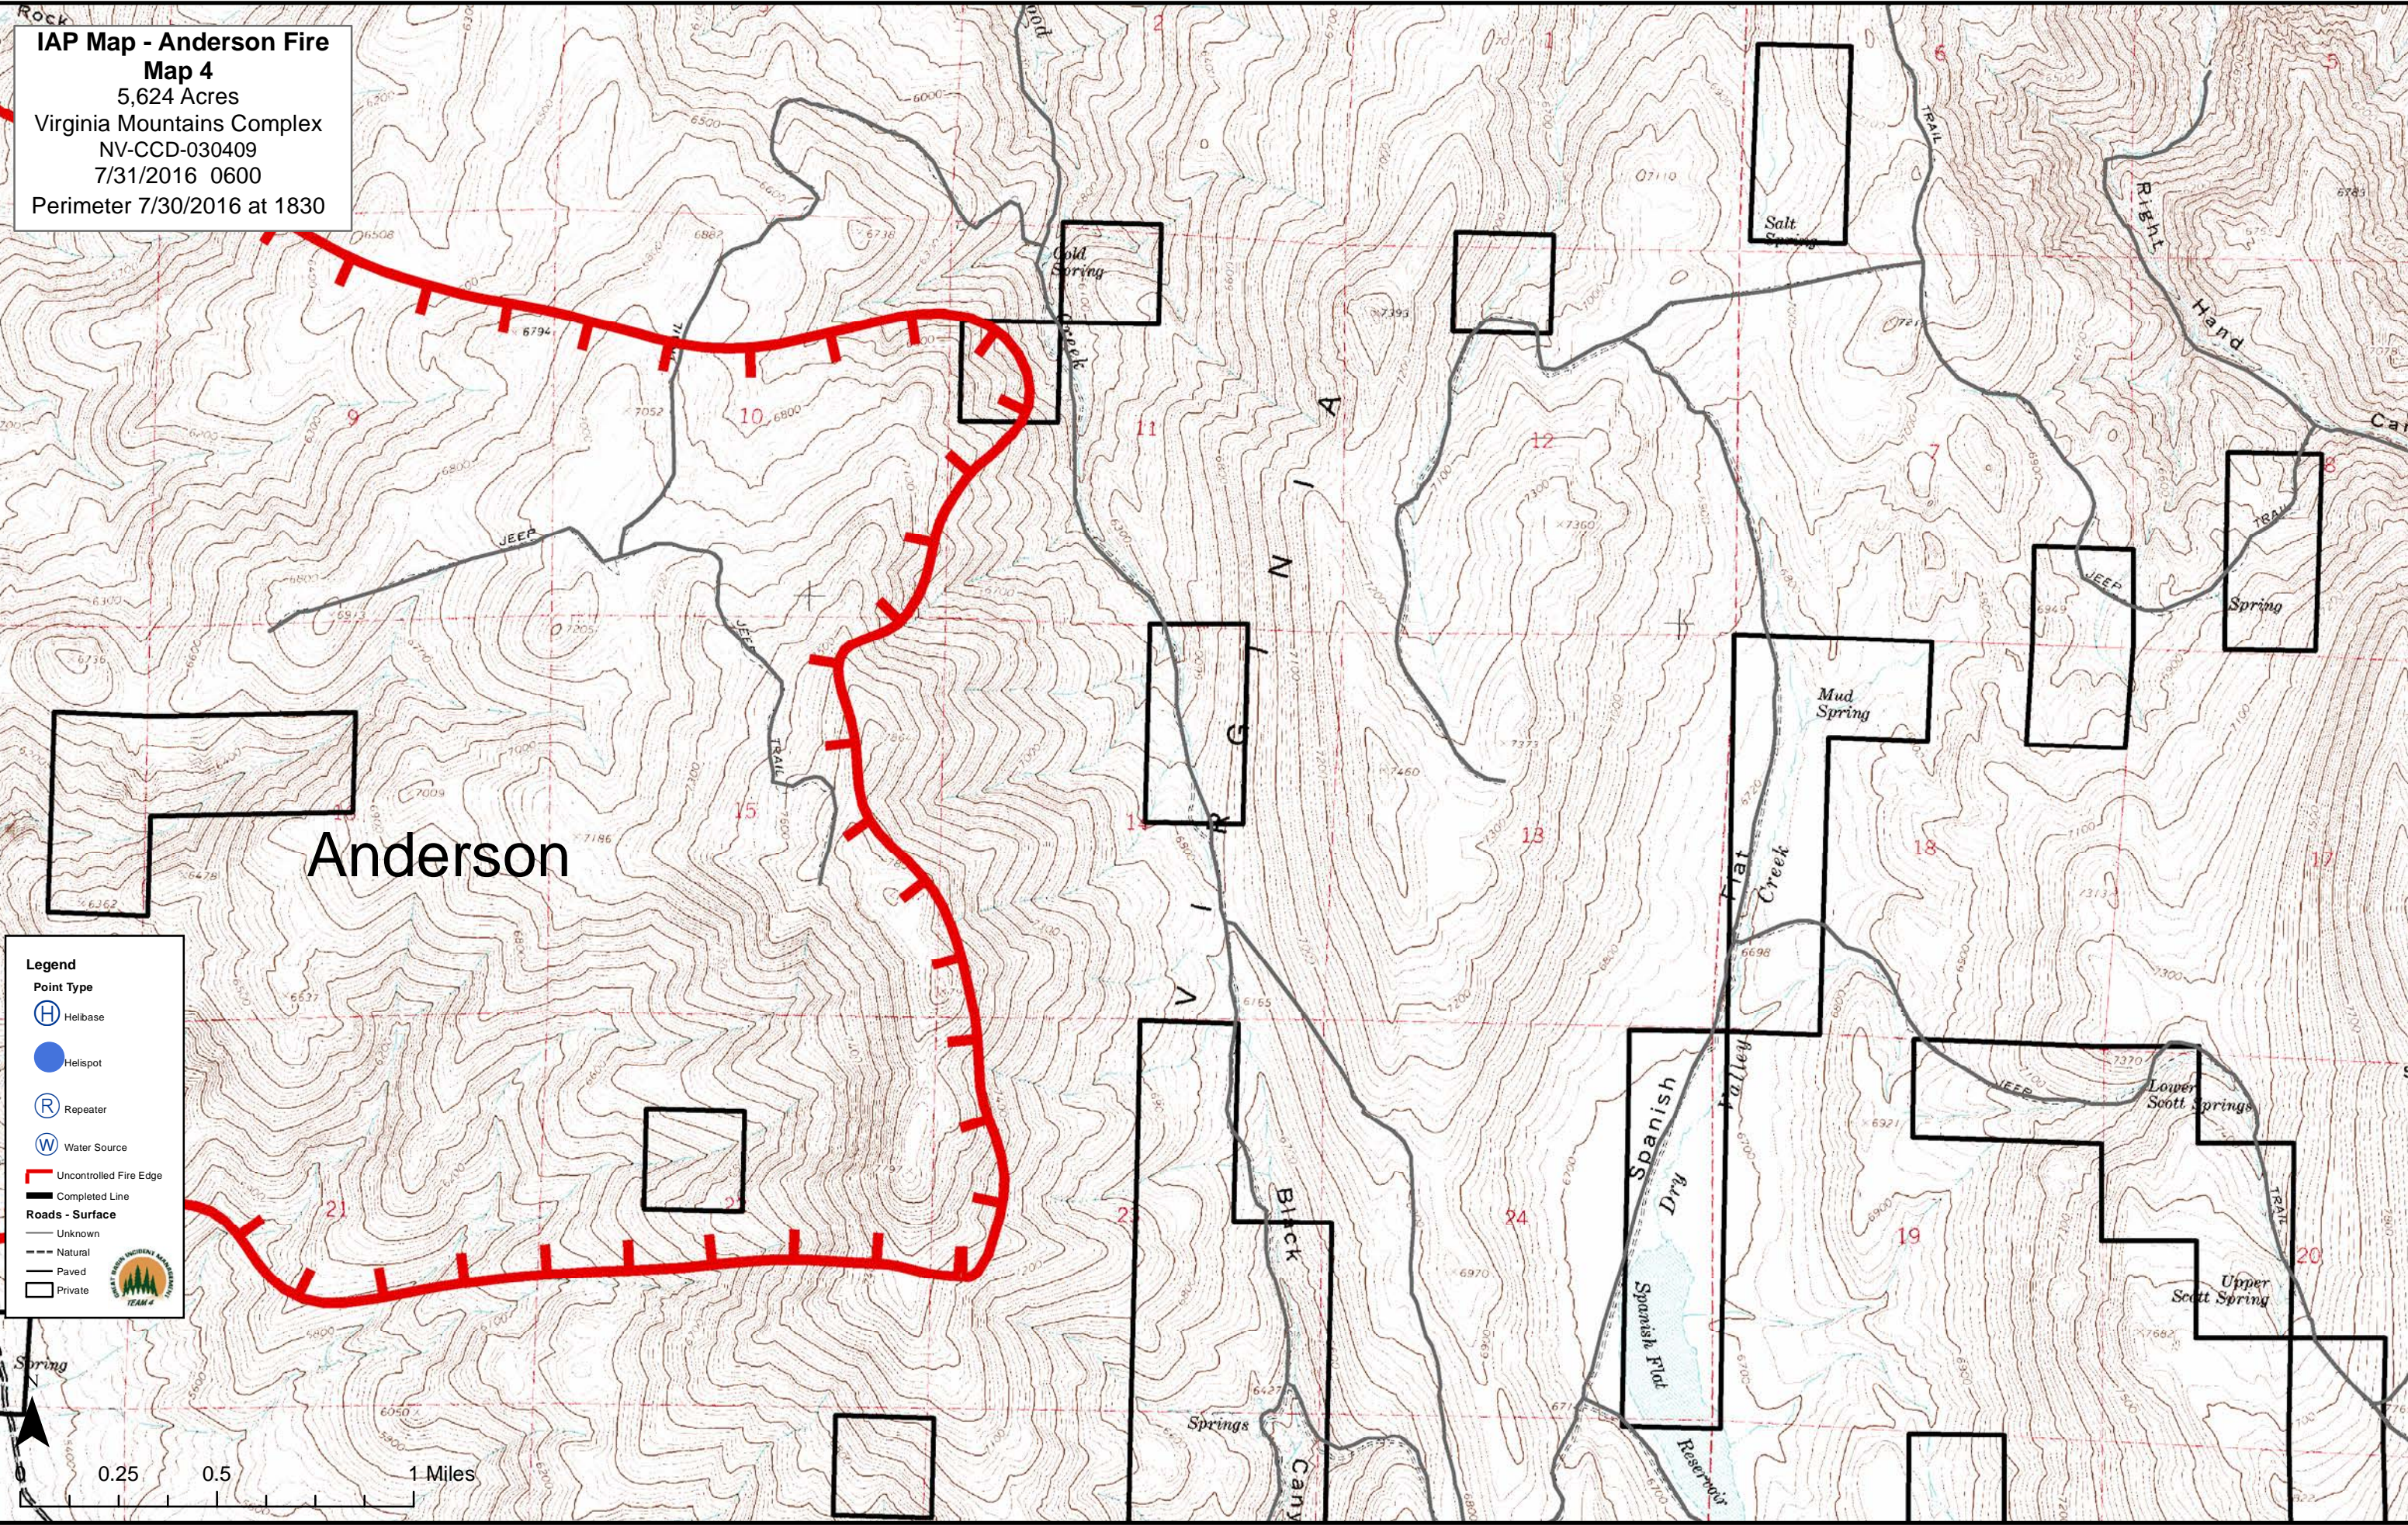

IAP Map - Anderson Fire
Map 4
5,624 Acres
Virginia Mountains Complex
NV-CCD-030409
7/31/2016 0600
Perimeter 7/30/2016 at 1830

Legend

Point Type

- Helibase
- Helispot
- Repeater
- Water Source

Line Type

- Uncontrolled Fire Edge
- Completed Line

Roads - Surface

- Unknown
- Natural
- Paved
- Private