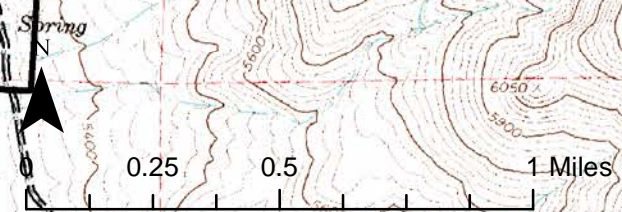

**Point Type**

- Helibase
- Helispot
- Repeater
- Water Source

**Line Type**

- Uncontrolled Fire Edge
- Completed Line

**Roads - Surface**

- Unknown
- Natural
- Paved
- Private

**IAP Map - Anderson Fire**  
**Map 5**  
 5,624 Acres  
 Virginia Mountains Complex  
 NV-CCD-030409  
 7/31/2016 0600  
 Perimeter 7/30/2016 at 1830