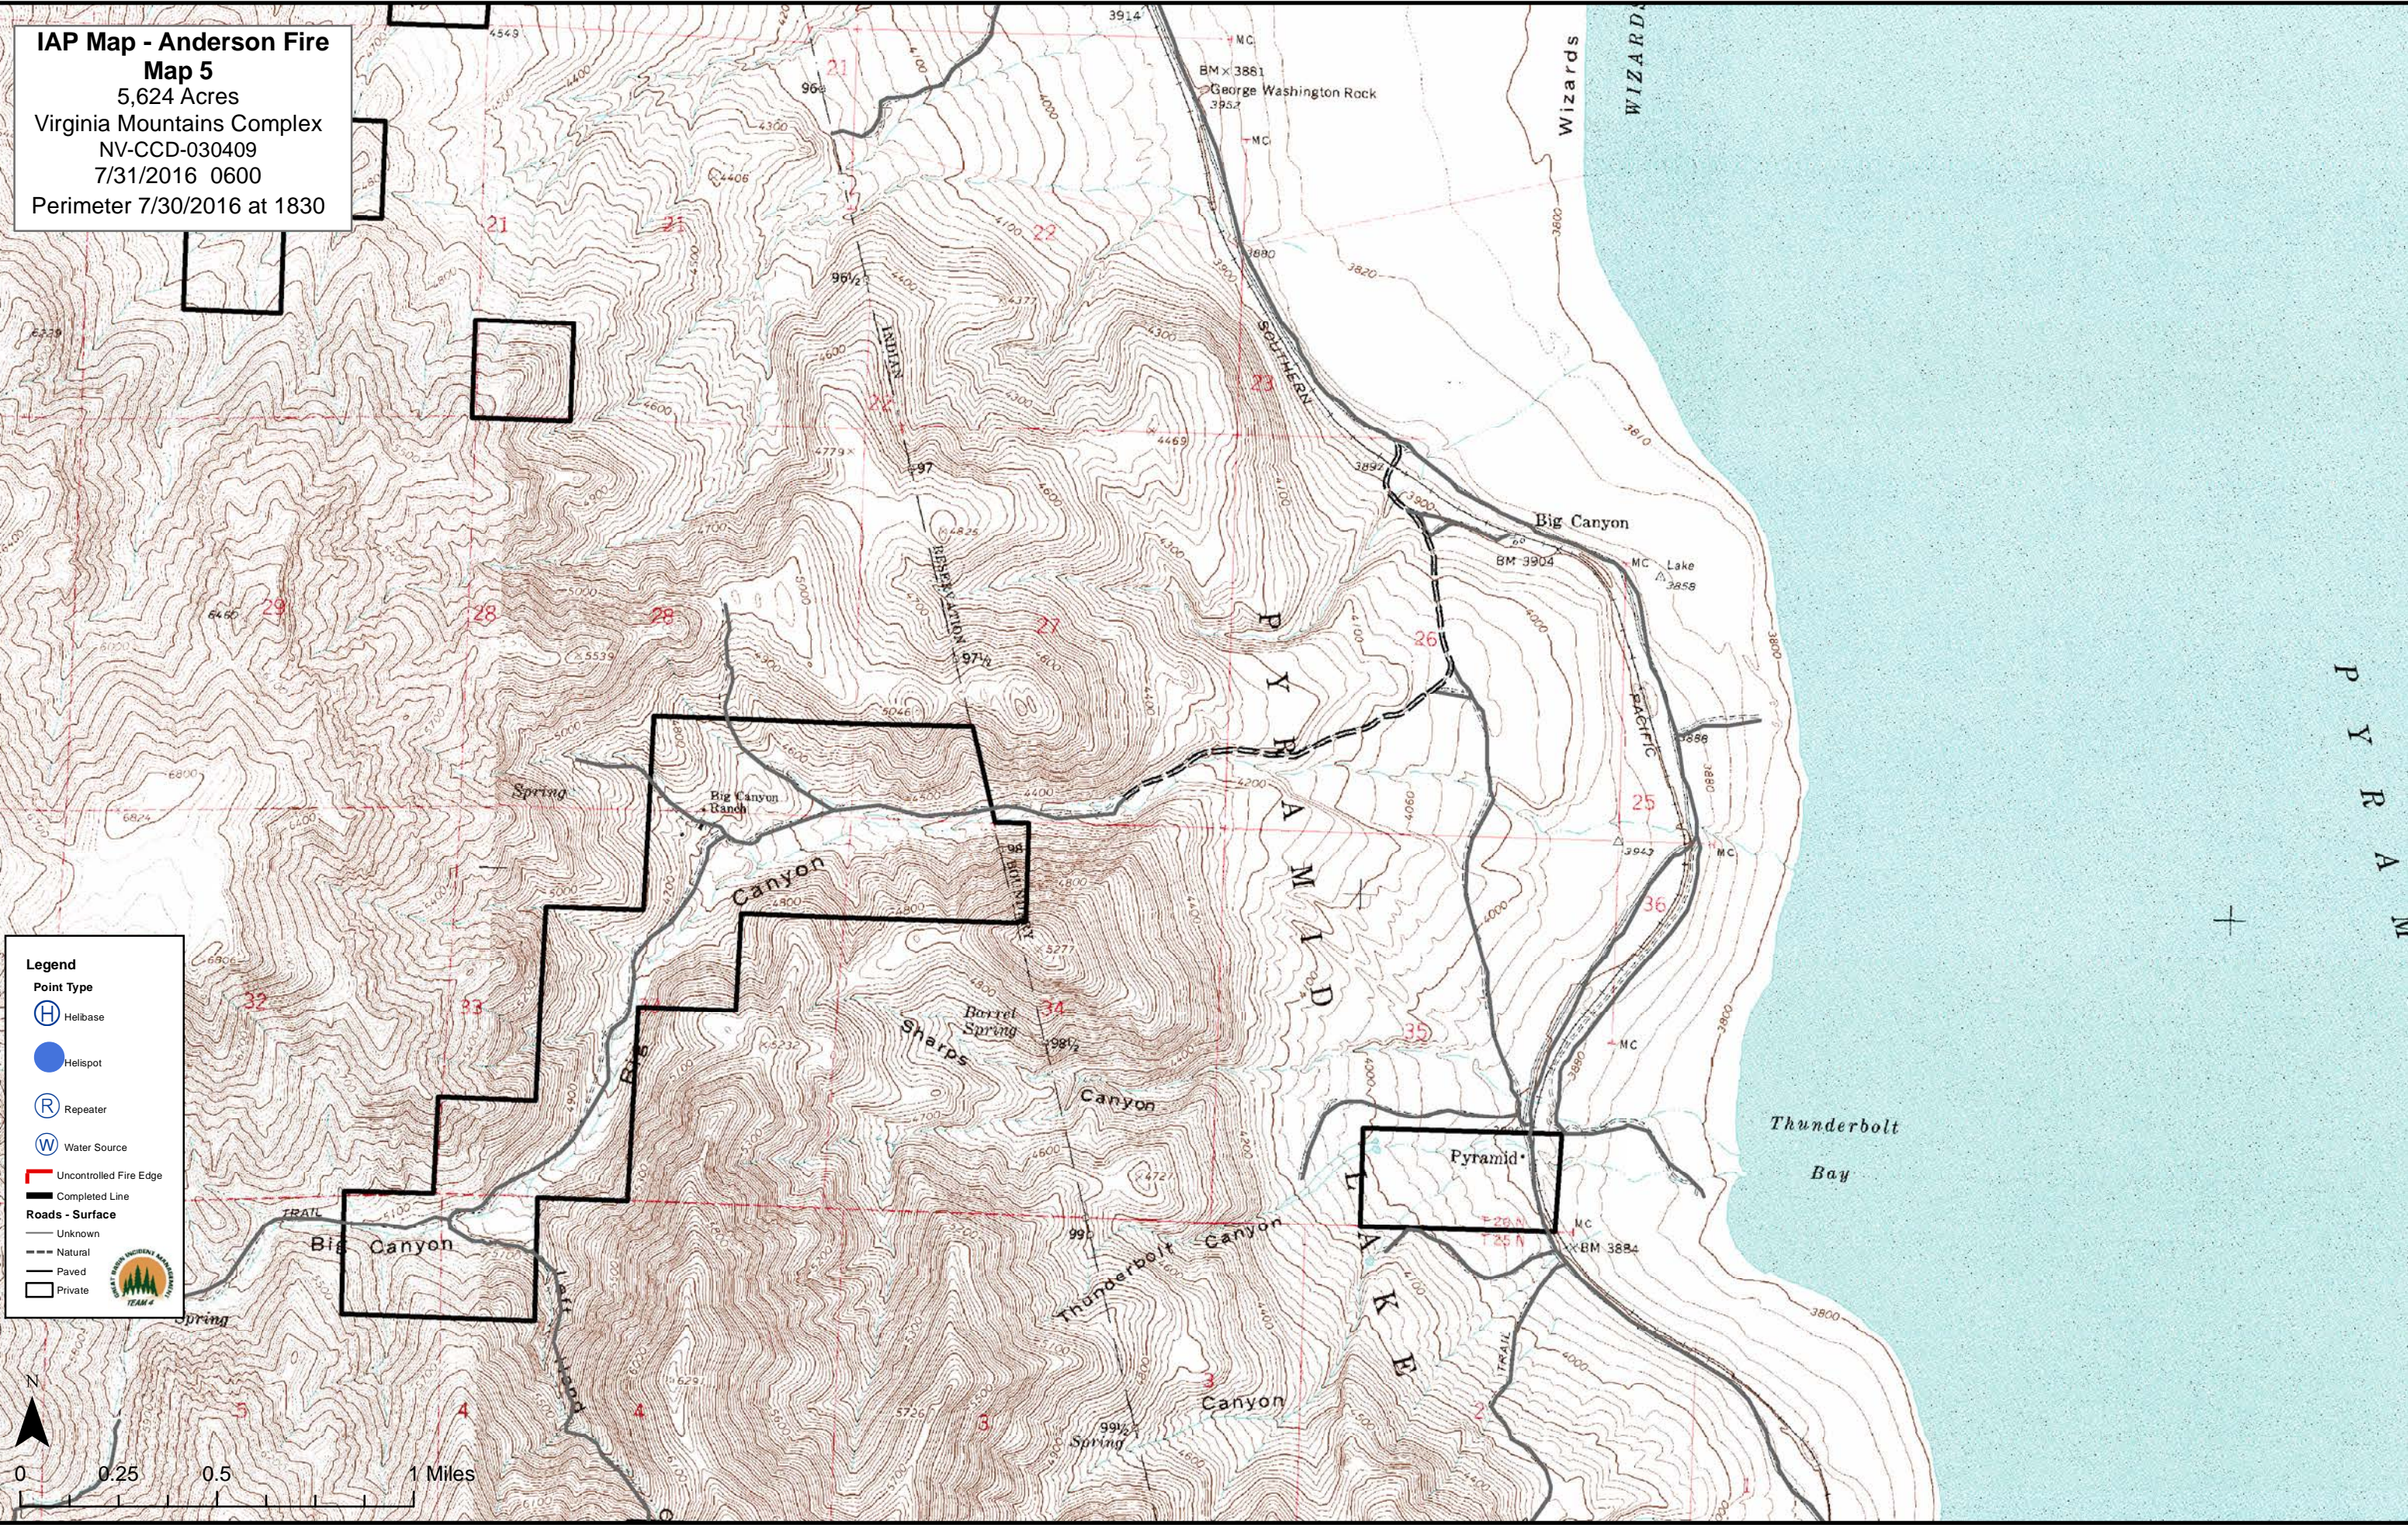

**Legend**

**Point Type**

- Ⓜ Helibase
- Helispot
- Ⓡ Repeater
- Ⓦ Water Source

**Fire Lines**

- Uncontrolled Fire Edge
- Completed Line

**Roads - Surface**

- Unknown
- - - Natural
- ▬ Paved
- ▭ Private

**IAP Map - Anderson Fire**  
**Map 3**  
 5,624 Acres  
 Virginia Mountains Complex  
 NV-CCD-030409  
 7/31/2016 0600  
 Perimeter 7/30/2016 at 1830

**Point Type**

- Helibase
- Helispot
- Repeater
- Water Source

**Line Type**

- Uncontrolled Fire Edge
- Completed Line

**Roads - Surface**

- Unknown
- Natural
- Paved
- Private

**IAP Map - Anderson Fire**  
**Map 5**  
 5,624 Acres  
 Virginia Mountains Complex  
 NV-CCD-030409  
 7/31/2016 0600  
 Perimeter 7/30/2016 at 1830

**Legend**

**Point Type**

- Helibase
- Helispot
- Repeater
- Water Source

**Uncontrolled Fire Edge**

- Uncontrolled Fire Edge
- Completed Line

**Roads - Surface**

- Unknown
- Natural
- Paved
- Private

**IAP Map - Anderson Fire**  
**Map 6**  
 5,624 Acres  
 Virginia Mountains Complex  
 NV-CCD-030409  
 7/31/2016 0600  
 Perimeter 7/30/2016 at 1830

**Legend**

**Point Type**

- Helibase
- Helispot
- Repeater
- Water Source

**Line Types**

- Uncontrolled Fire Edge
- Completed Line

**Roads - Surface**

- Unknown
- Natural
- Paved
- Private