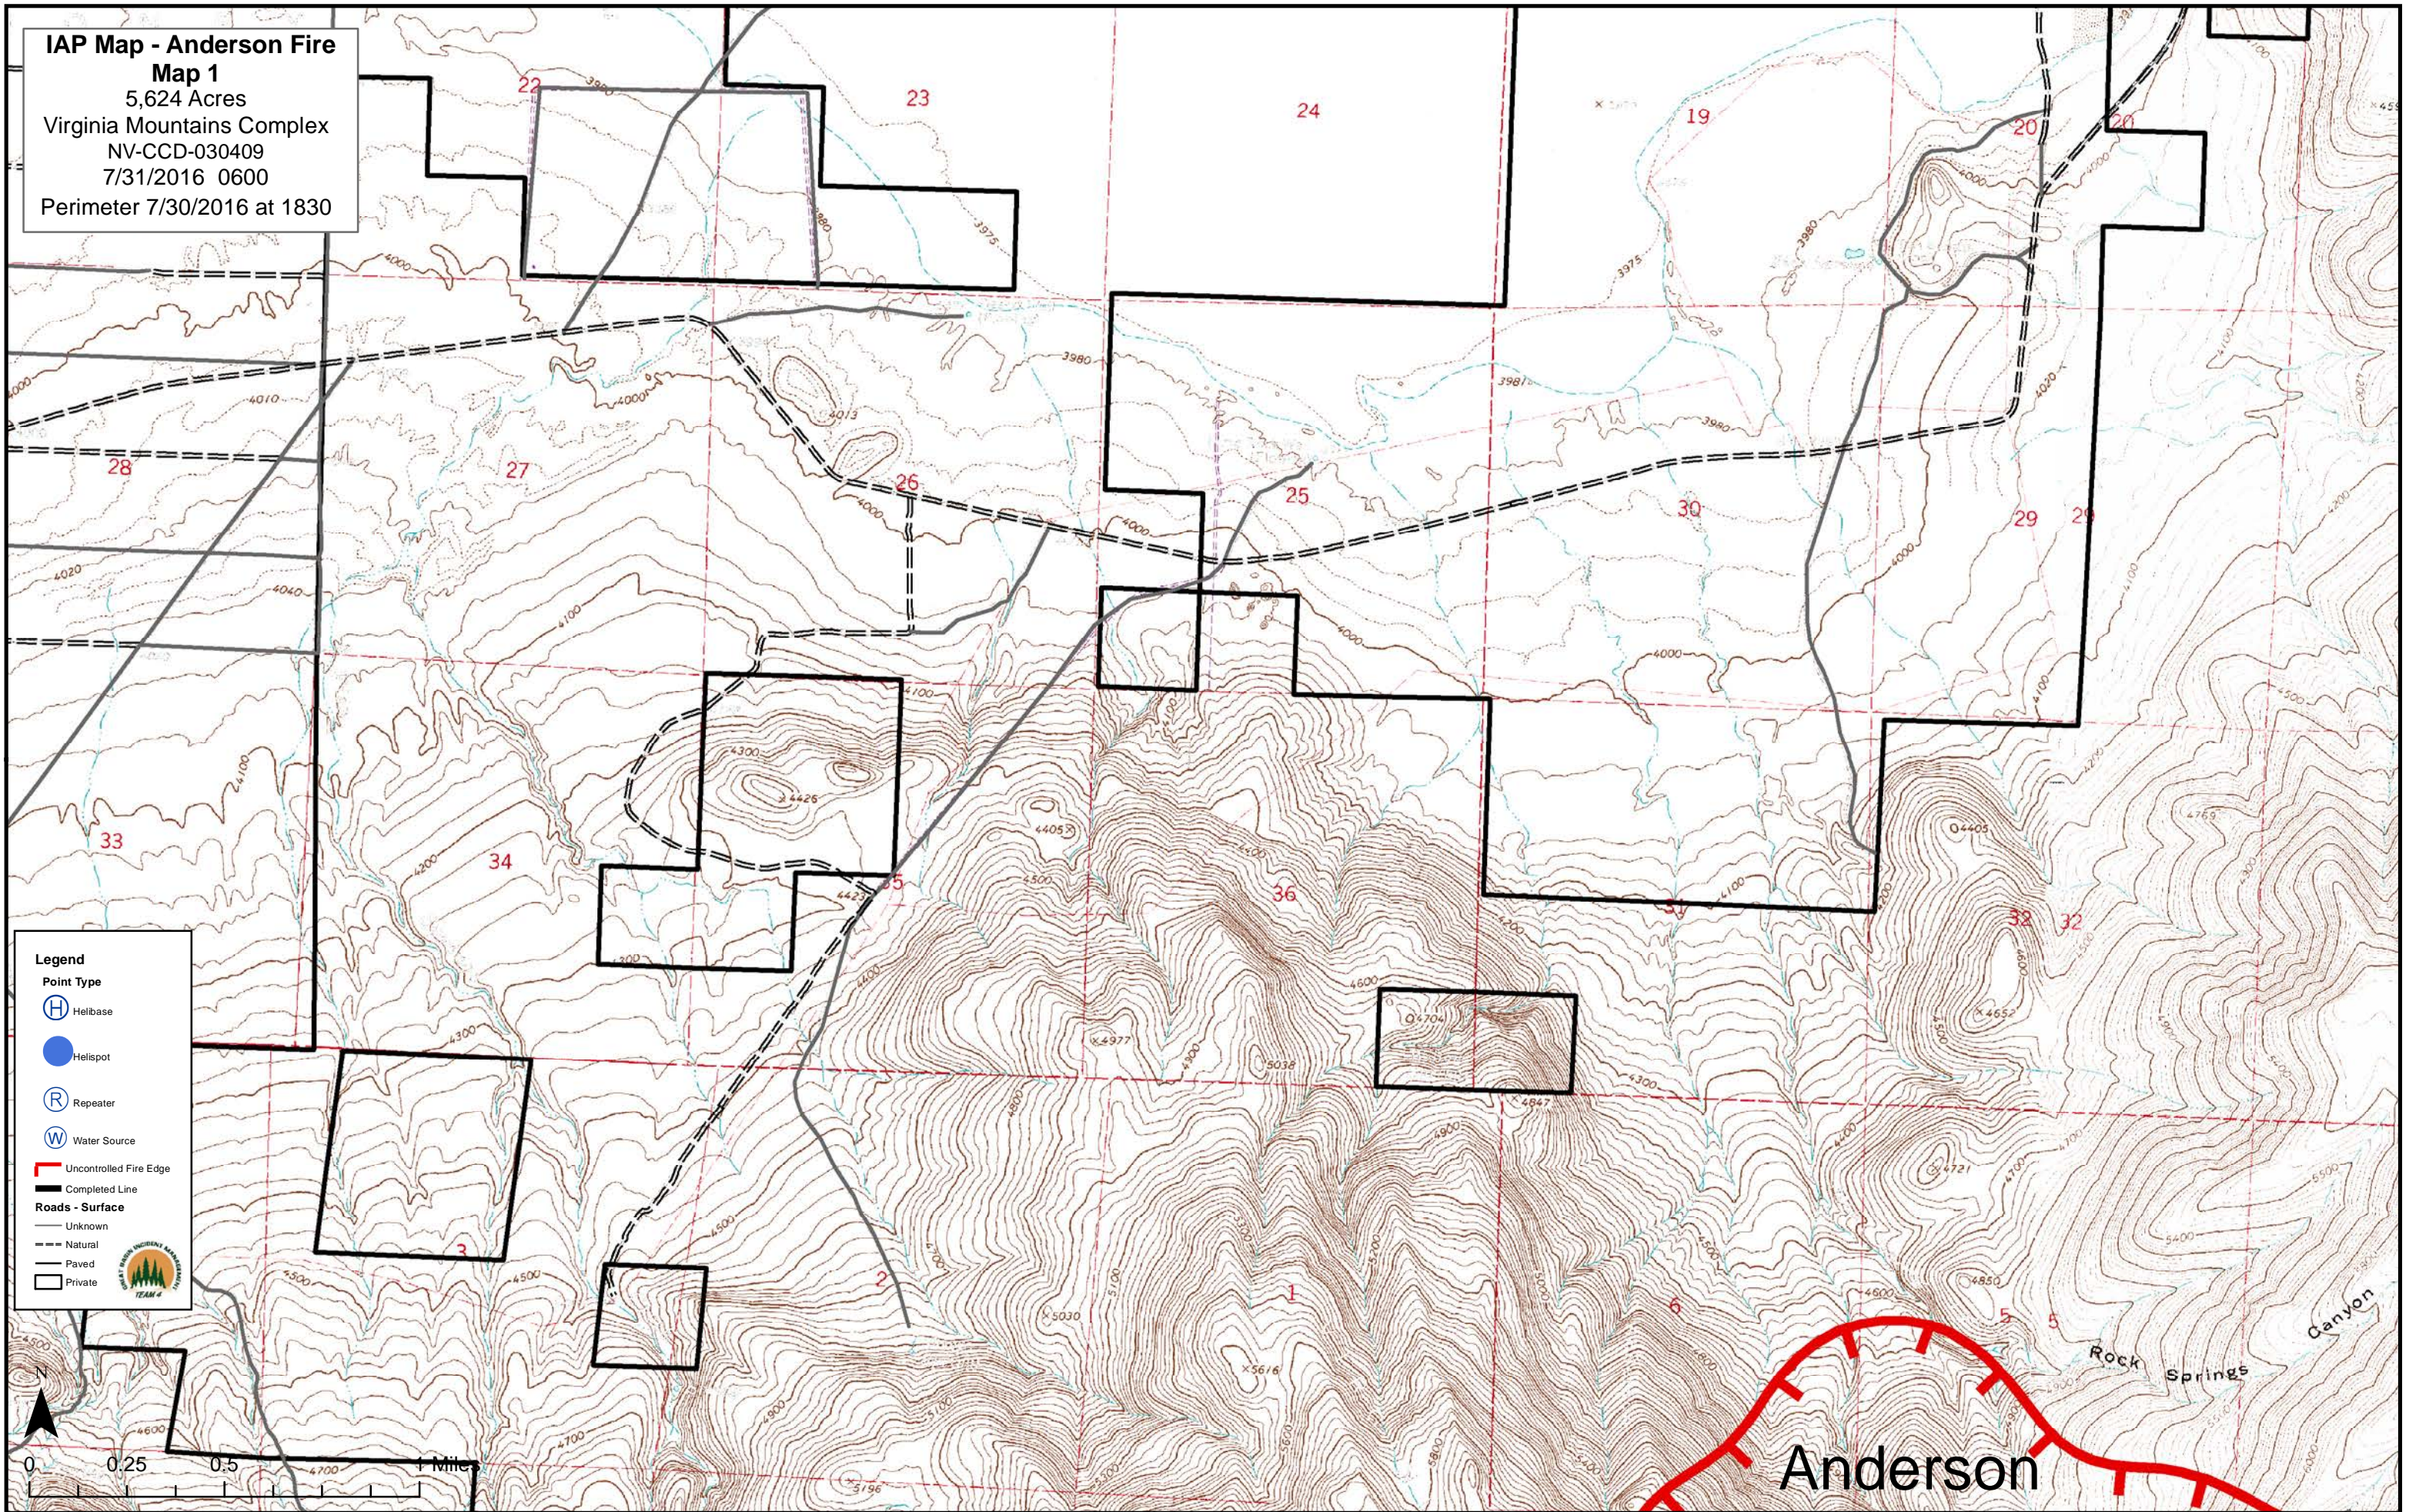

Map 6

Sage

**Legend**

**Point Type**

-  Helibase
  -  Helispot
  -  Repeater
  -  Water Source
  -  Uncontrolled Fire Edge
  -  Completed Line
- Roads - Surface**
-  Unknown
  -  Natural
  -  Paved
  -  Private

0 0.5 1 2 Miles

**IAP Map - Anderson Fire**  
**Map 1**  
5,624 Acres  
Virginia Mountains Complex  
NV-CCD-030409  
7/31/2016 0600  
Perimeter 7/30/2016 at 1830

**Legend**

**Point Type**

- Ⓜ Helibase
- Helispot
- Ⓡ Repeater
- Ⓜ Water Source

**Uncontrolled Fire Edge**

- Completed Line

**Roads - Surface**

- Unknown
- - - Natural
- ▬ Paved
- ▭ Private

**Anderson**

**IAP Map - Anderson Fire**  
**Map 2**  
5,624 Acres  
Virginia Mountains Complex  
NV-CCD-030409  
7/31/2016 0600  
Perimeter 7/30/2016 at 1830

**Legend**

**Point Type**

- Ⓜ Helibase
- Helispot
- Ⓡ Repeater
- Ⓦ Water Source

**Fire Lines**

- Uncontrolled Fire Edge
- Completed Line

**Roads - Surface**

- Unknown
- - - Natural
- ▬ Paved
- ▭ Private

**IAP Map - Anderson Fire**  
**Map 3**  
 5,624 Acres  
 Virginia Mountains Complex  
 NV-CCD-030409  
 7/31/2016 0600  
 Perimeter 7/30/2016 at 1830