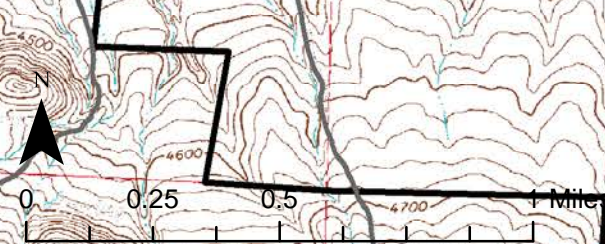

0 0.5 1 2 Miles

**IAP Map - Anderson Fire**  
**Map 1**  
5,624 Acres  
Virginia Mountains Complex  
NV-CCD-030409  
7/31/2016 0600  
Perimeter 7/30/2016 at 1830

**Legend**

**Point Type**

- Ⓜ Helibase
- Helispot
- Ⓡ Repeater
- Ⓜ Water Source

**Uncontrolled Fire Edge**

- Completed Line

**Roads - Surface**

- Unknown
- - - Natural
- ▬ Paved
- ▭ Private

**Anderson**

**IAP Map - Anderson Fire**  
**Map 2**  
5,624 Acres  
Virginia Mountains Complex  
NV-CCD-030409  
7/31/2016 0600  
Perimeter 7/30/2016 at 1830