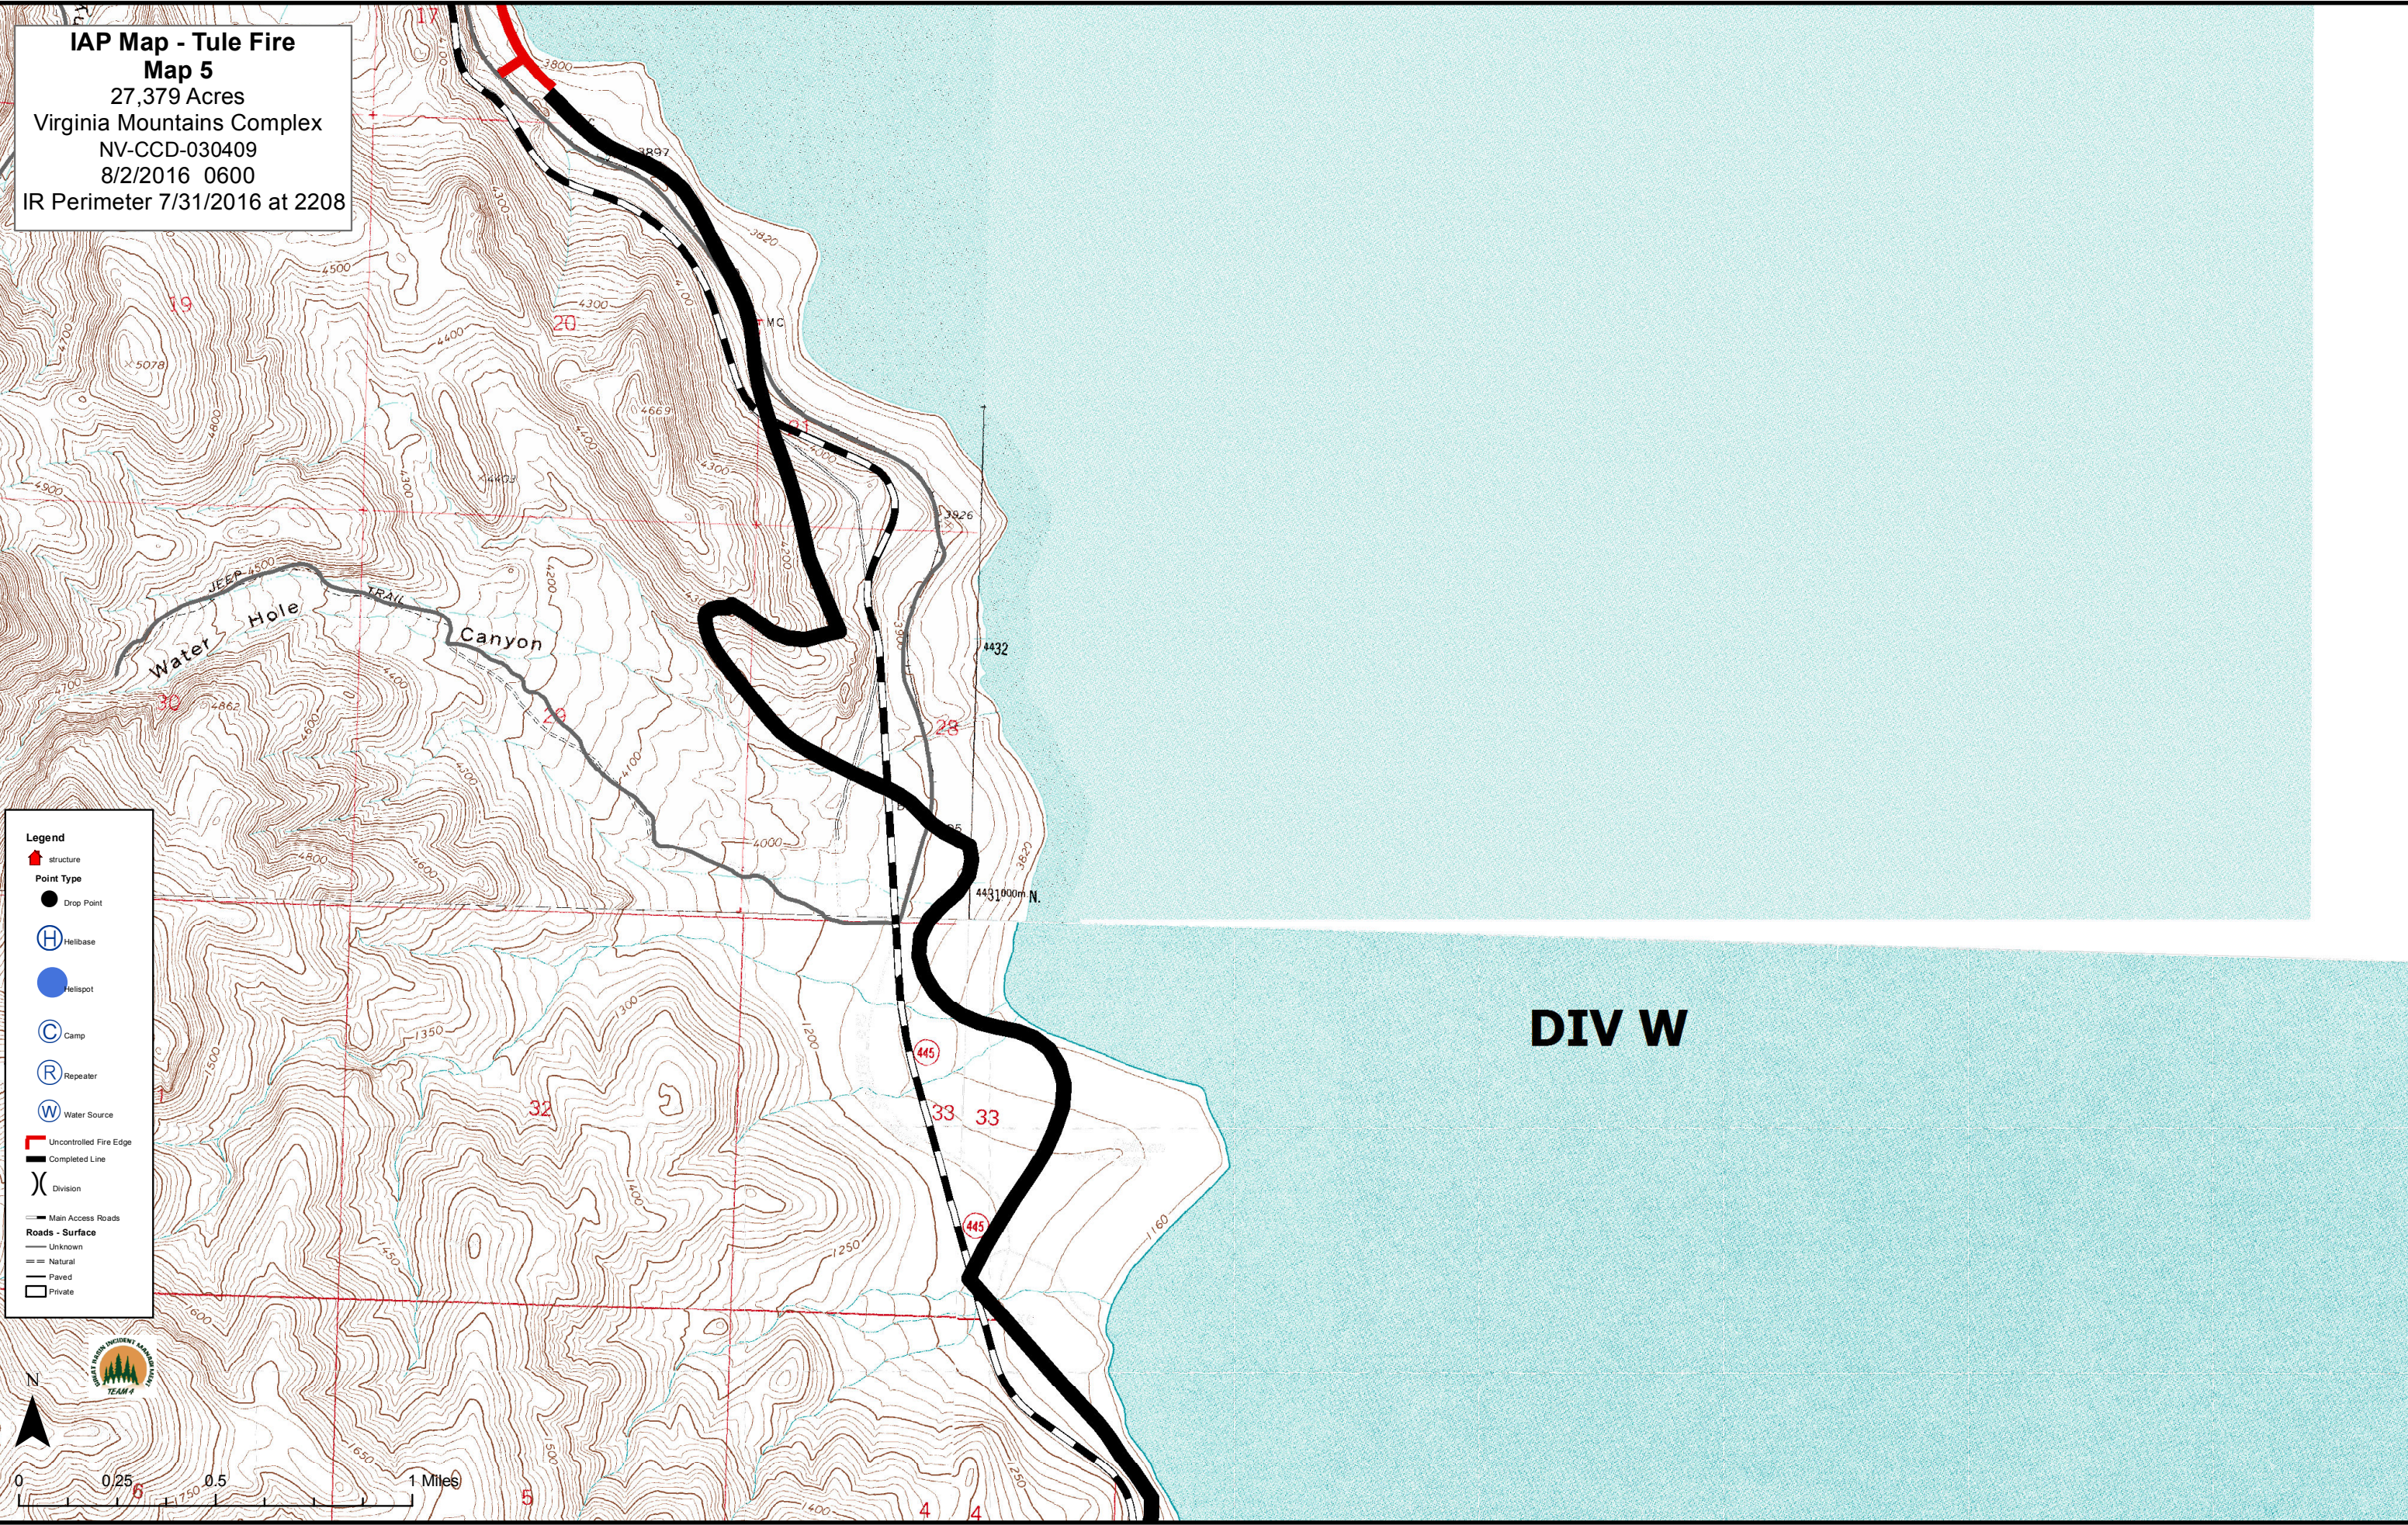

IAP Map - Tule Fire
Map 5
27,379 Acres
Virginia Mountains Complex
NV-CCD-030409
8/2/2016 0600
IR Perimeter 7/31/2016 at 2208

Legend

- structure
- Point Type
  - Drop Point
  - Helibase
  - Helispot
  - Camp
  - Repeater
  - Water Source
- Uncontrolled Fire Edge
- Completed Line
- Division
- Main Access Roads
- Roads - Surface
  - Unknown
  - Natural
  - Paved
  - Private

0 0.25 0.5 1 Miles

DIV W