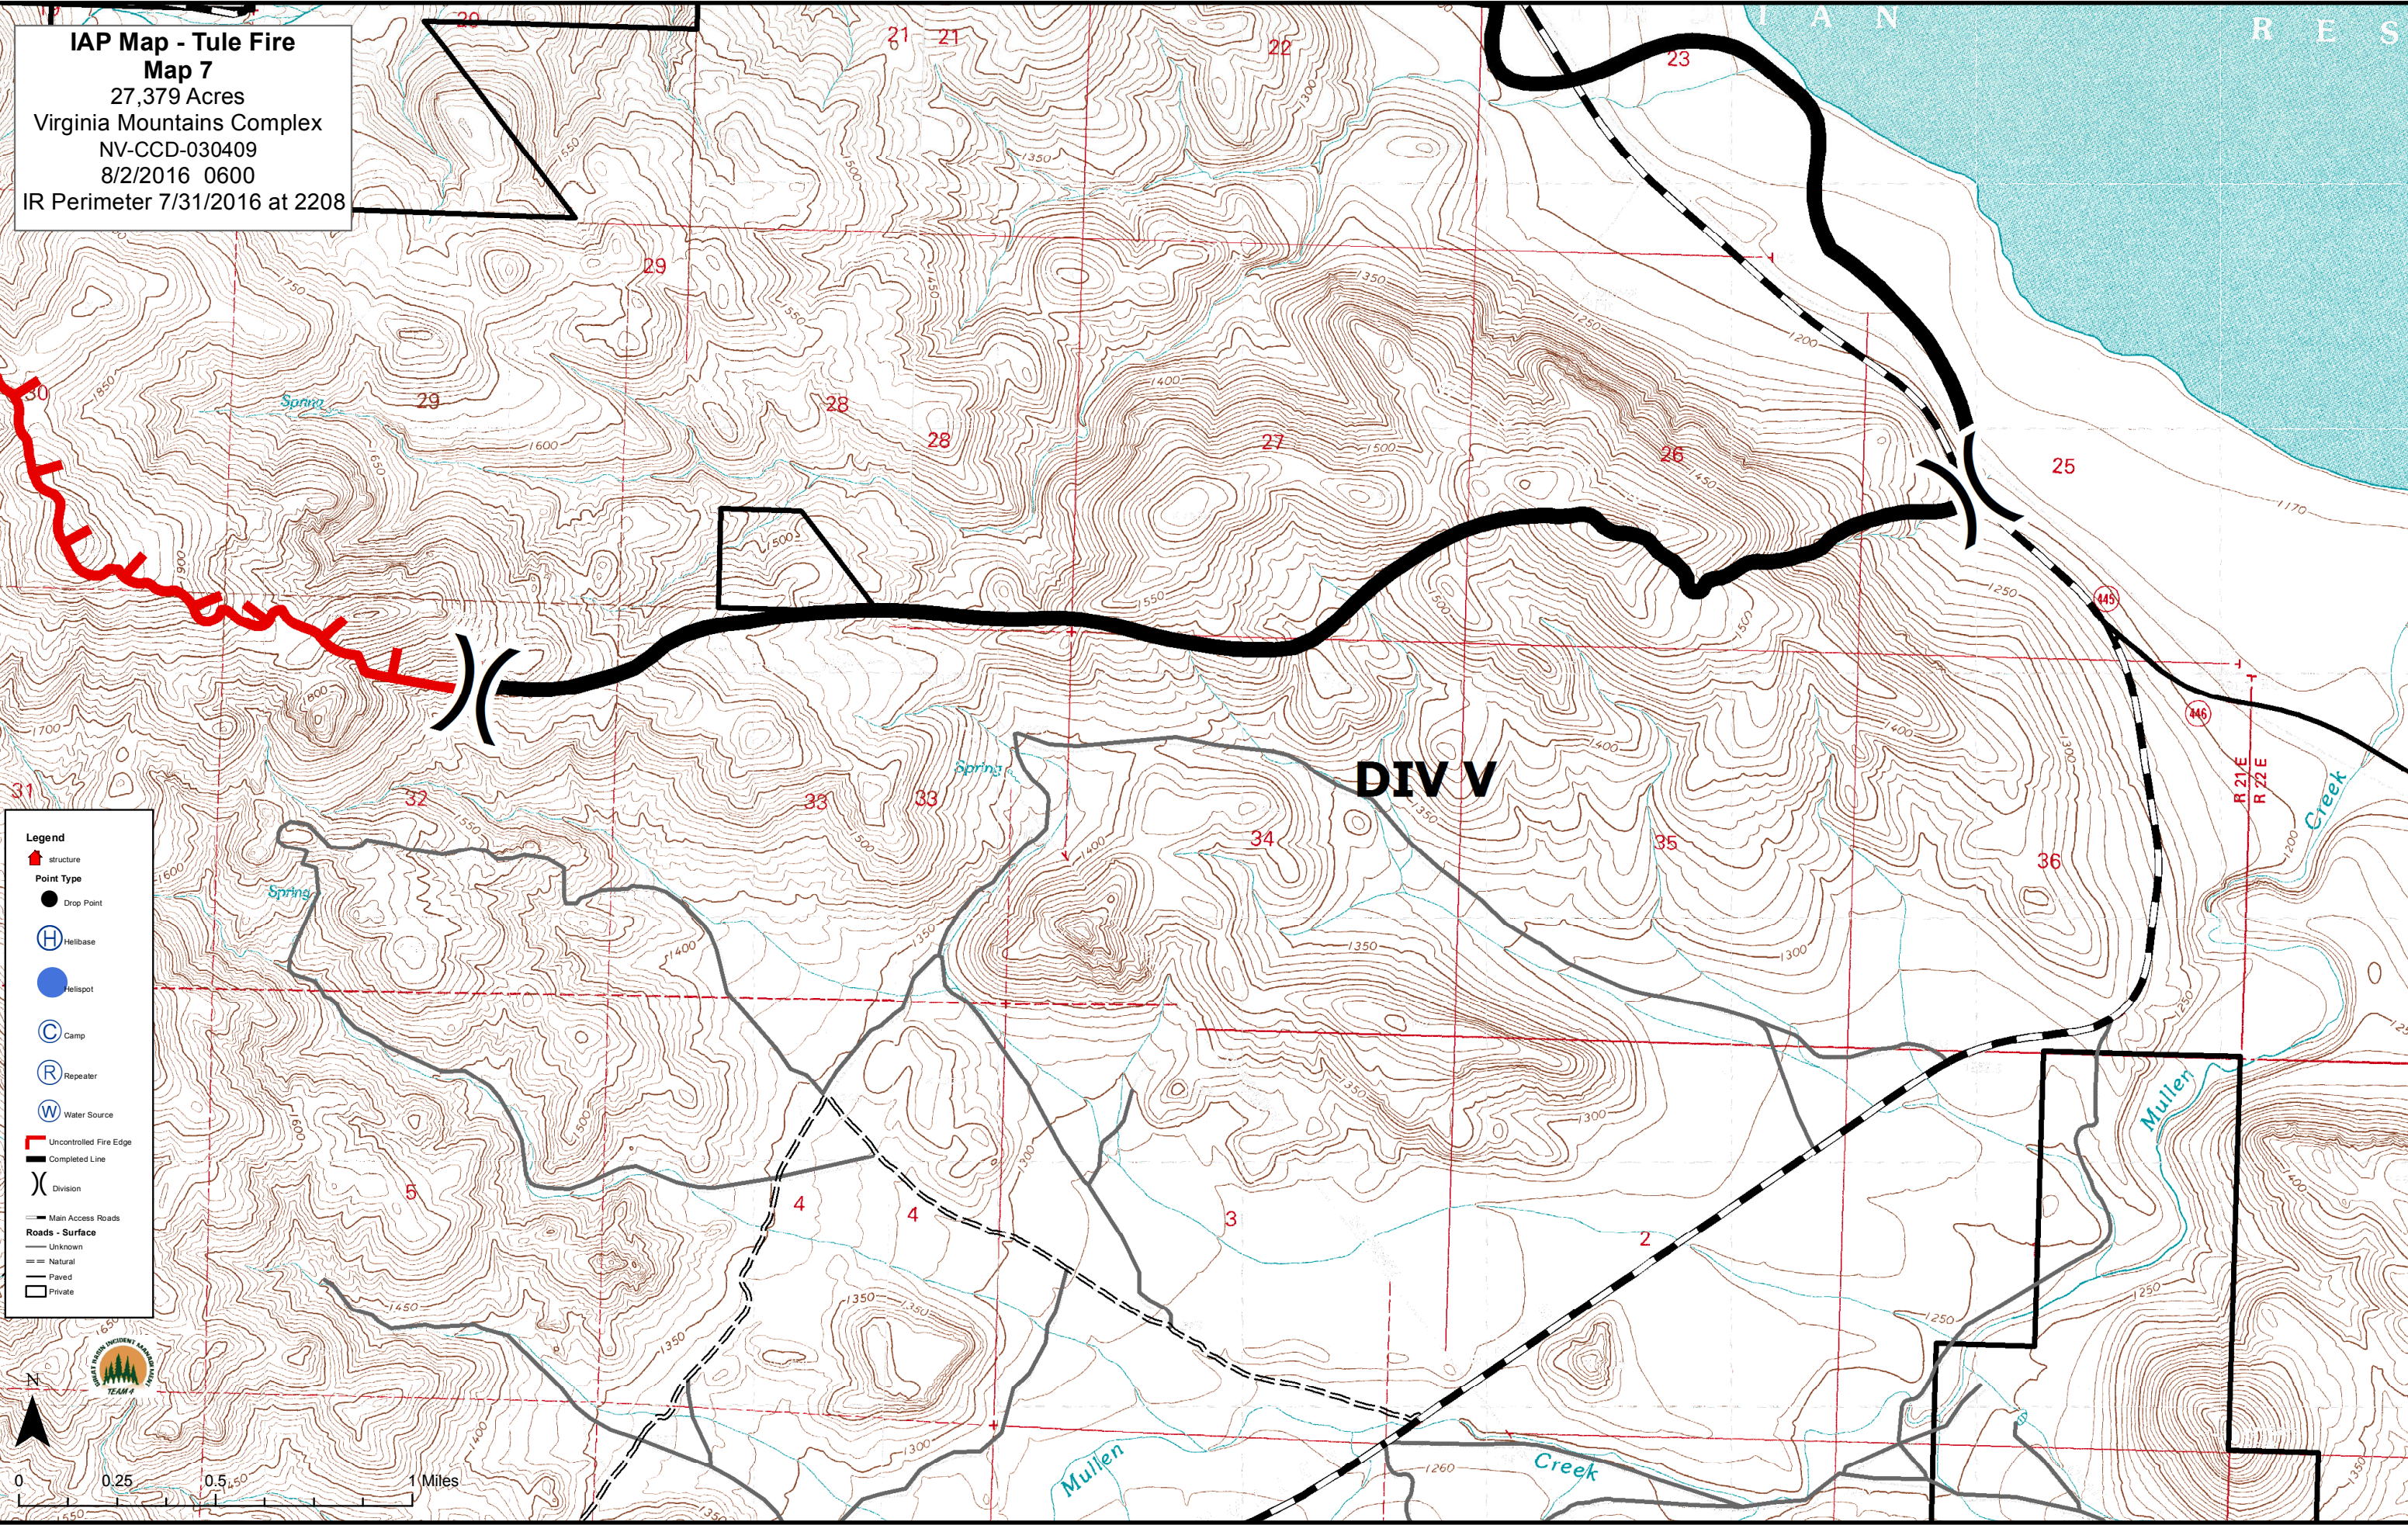

IAP Map - Tule Fire
Map 7
27,379 Acres
Virginia Mountains Complex
NV-CCD-030409
8/2/2016 0600
IR Perimeter 7/31/2016 at 2208

Legend

- structure
- Point Type
  - Drop Point
  - Helibase
  - Helispot
  - Camp
  - Repeater
  - Water Source
- Uncontrolled Fire Edge
- Completed Line
- Division
- Main Access Roads
- Roads - Surface
  - Unknown
  - Natural
  - Paved
  - Private

0 0.25 0.5 1 Miles