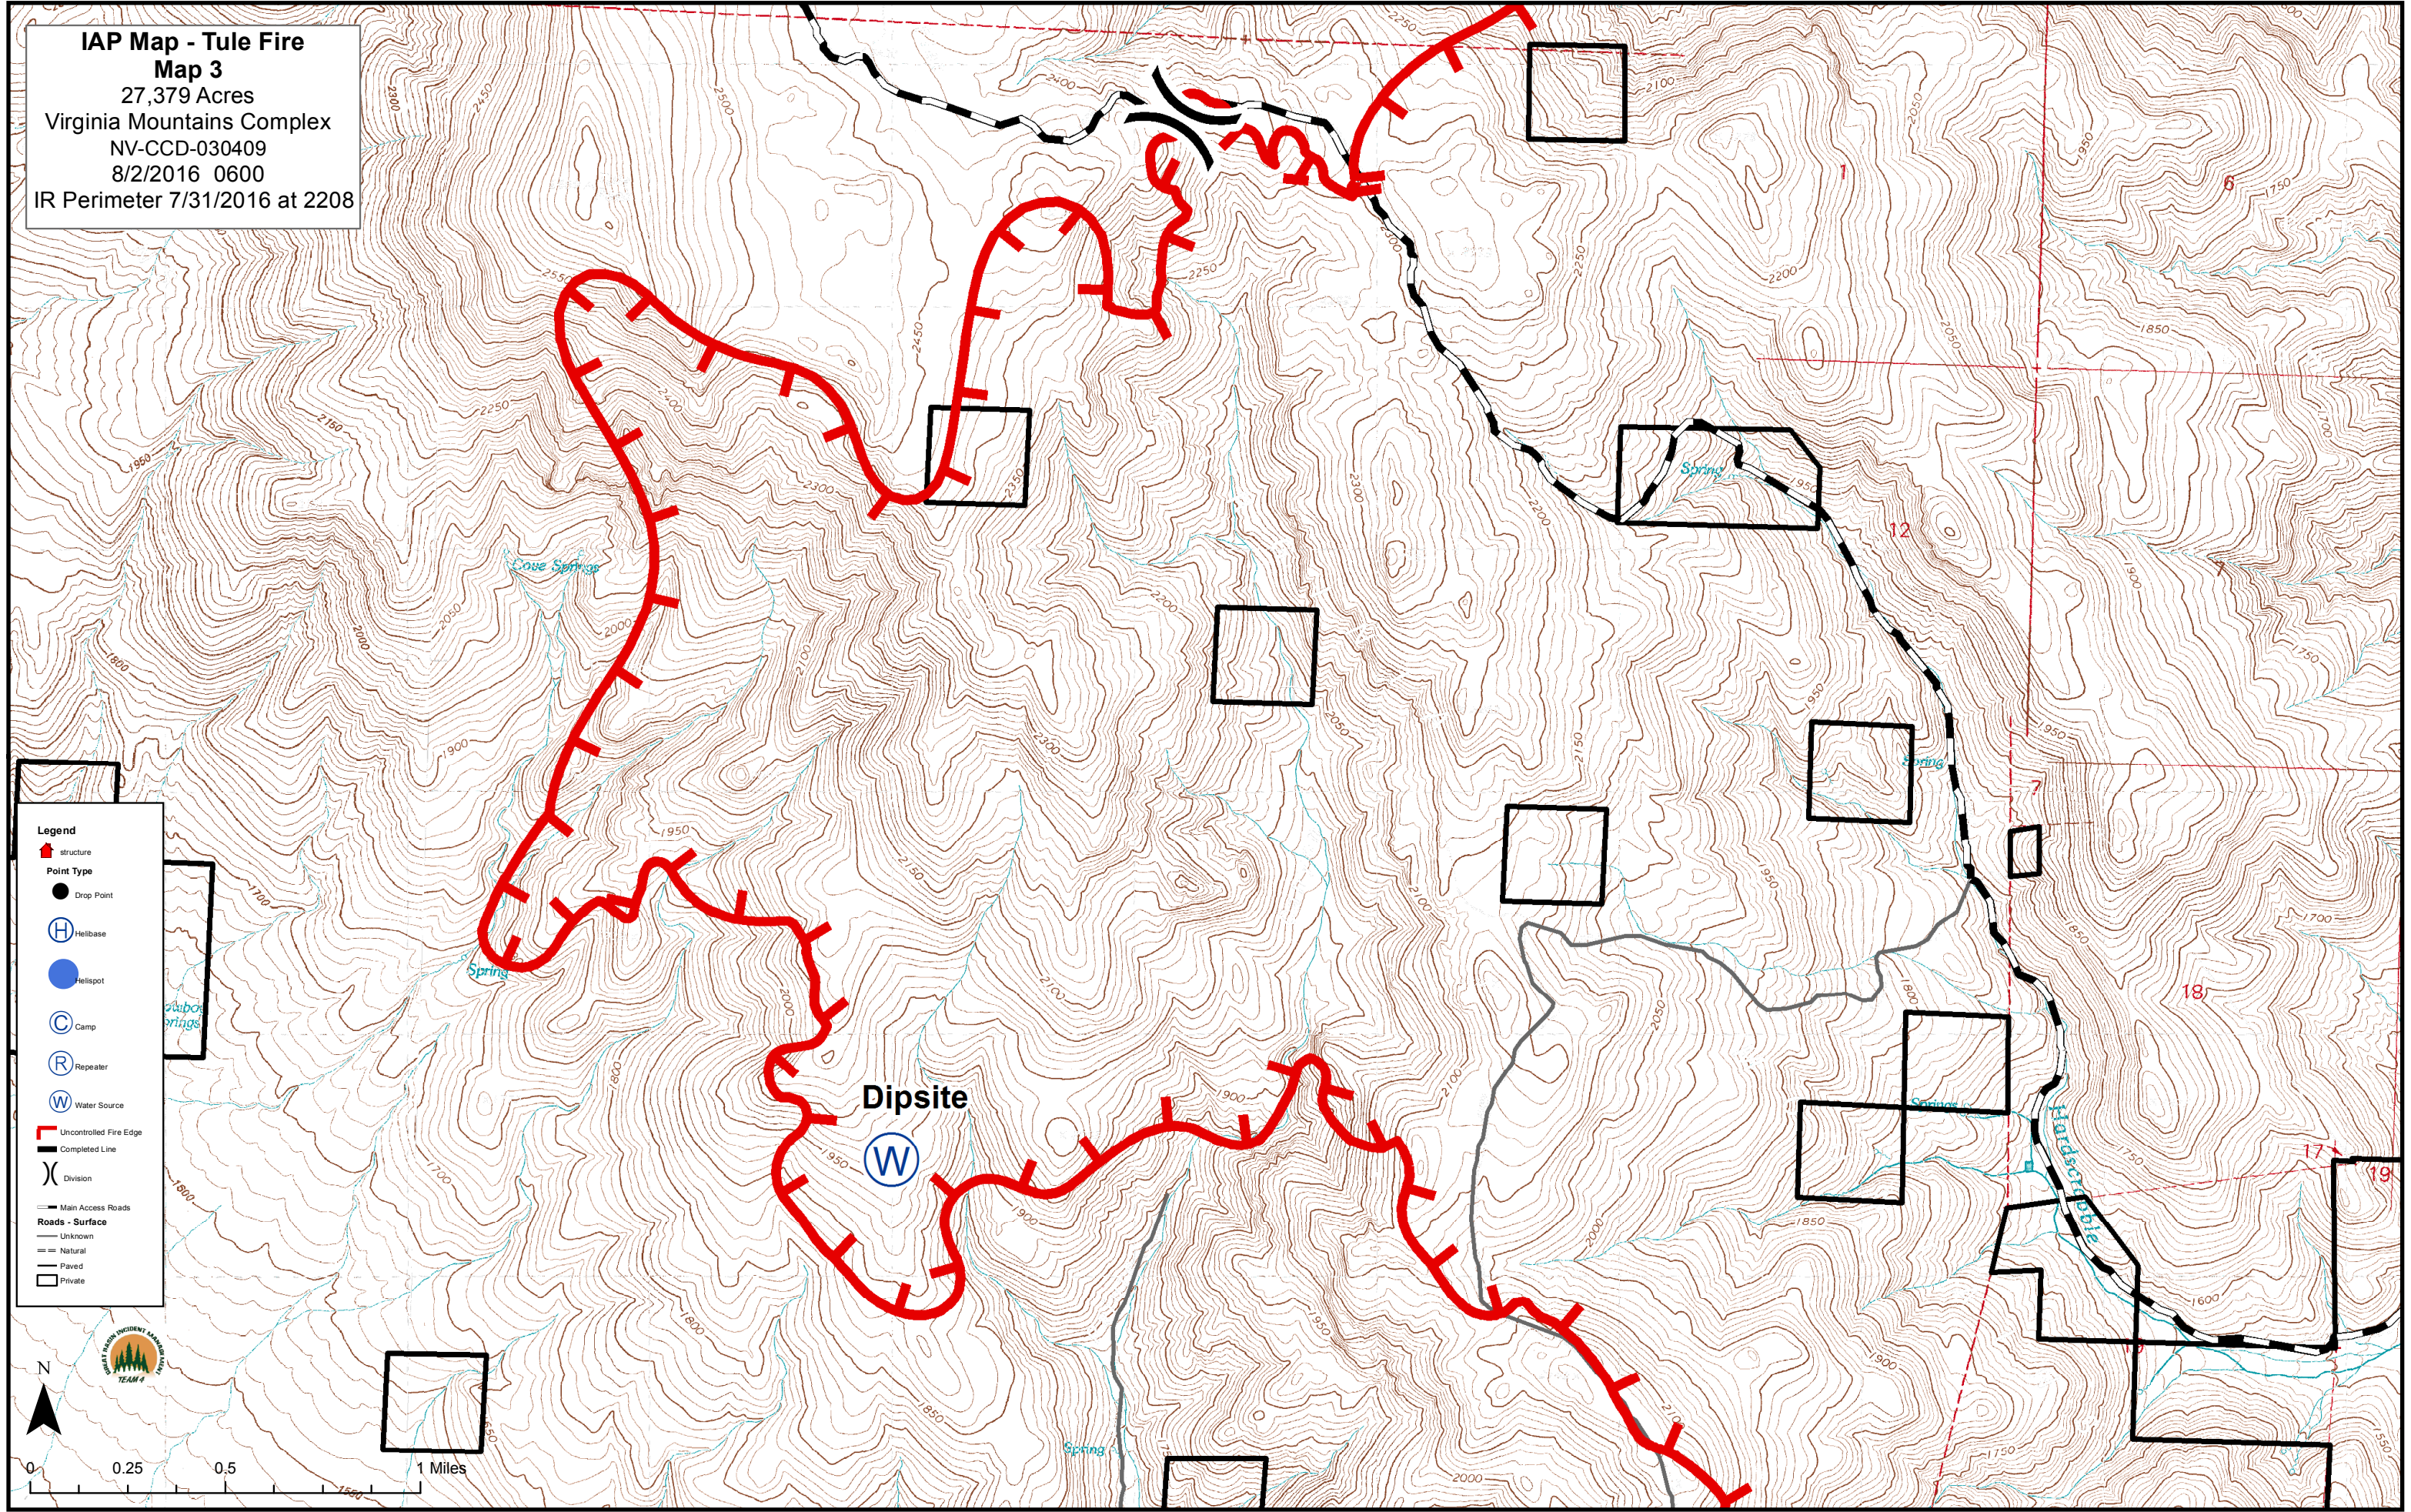

Scale: 0, 0.25, 0.5, 1 Miles

IAP Map - Tule Fire
Map 2
 27,379 Acres
 Virginia Mountains Complex
 NV-CCD-030409
 8/2/2016 0600
 IR Perimeter 7/31/2016 at 2208

Legend

-  structure
- Point Type**
-  Drop Point
-  Helibase
-  Helispot
-  Camp
-  Repeater
-  Water Source
-  Uncontrolled Fire Edge
-  Completed Line
-  Division
- Roads - Surface**
-  Unknown
-  Natural
-  Paved
-  Private

IAP Map - Tule Fire
Map 3
 27,379 Acres
 Virginia Mountains Complex
 NV-CCD-030409
 8/2/2016 0600
 IR Perimeter 7/31/2016 at 2208

Legend

- structure
- Point Type**
- Drop Point
- Helibase
- Helispot
- Camp
- Repeater
- Water Source
- Uncontrolled Fire Edge
- Completed Line
- Division
- Main Access Roads**
- Unknown
- Natural
- Paved
- Private

N

0 0.25 0.5 1 Miles

TEAM 4

IAP Map - Tule Fire
Map 4
27,379 Acres
Virginia Mountains Complex
NV-CCD-030409
8/2/2016 0600
IR Perimeter 7/31/2016 at 2208

DIV T

- Legend**
- structure
 - Point Type
 - Drop Point
 - Helibase
 - Helispot
 - Camp
 - Repeater
 - Water Source
 - Uncontrolled Fire Edge
 - Completed Line
 - Division
 - Main Access Roads
 - Roads - Surface
 - Unknown
 - Natural
 - Paved
 - Private

IAP Map - Tule Fire
Map 5
27,379 Acres
Virginia Mountains Complex
NV-CCD-030409
8/2/2016 0600
IR Perimeter 7/31/2016 at 2208

Legend

- structure
- Point Type
 - Drop Point
 - Helibase
 - Helispot
 - Camp
 - Repeater
 - Water Source
- Uncontrolled Fire Edge
- Completed Line
- Division
- Main Access Roads
- Roads - Surface
 - Unknown
 - Natural
 - Paved
 - Private