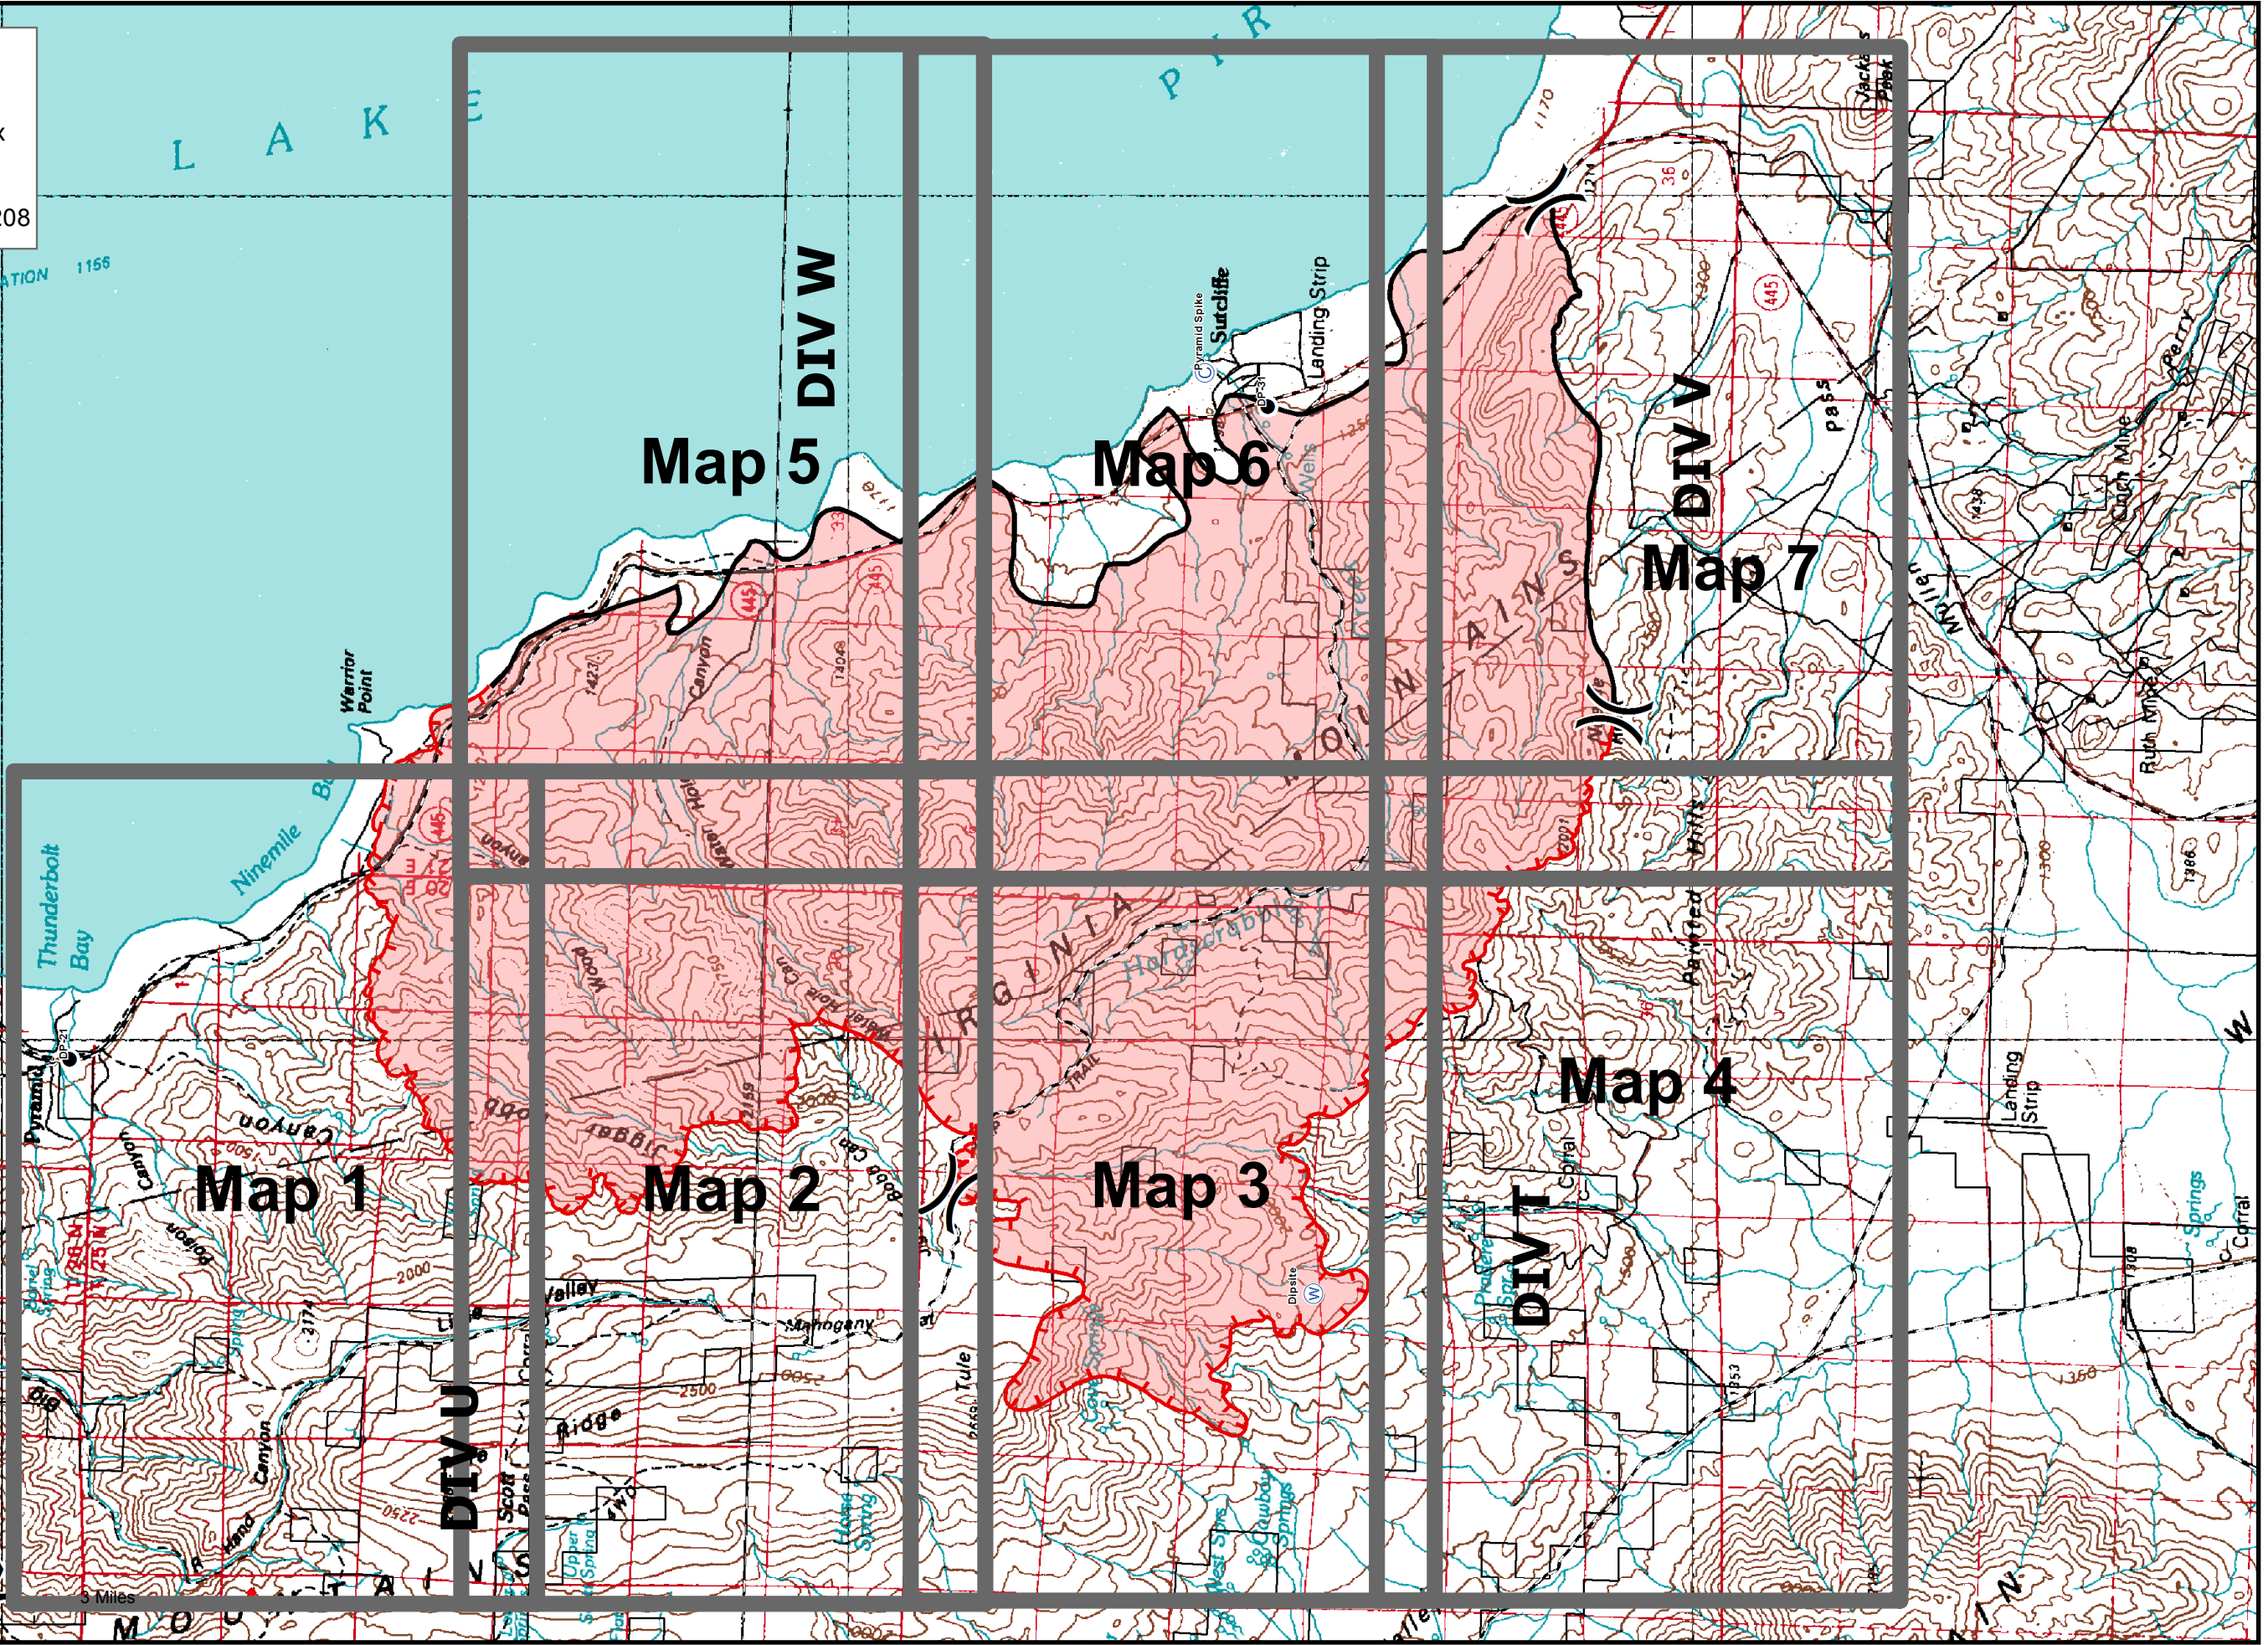

IAP Map - Tule Fire Overview
 27,379 Acres
 Virginia Mountains Complex
 NV-CCD-030409
 8/2/2016 0600
 IR Perimeter 7/31/2016 at 2208

**NOTE OVERVIEW MAP ONLY
 NORTH IS LEFT SIDE OF MAP**

Legend

- structure
- Point Type
- Drop Point
- Helibase
- Helispot
- Camp
- Repeater
- Water Source
- Uncontrolled Fire Edge
- Completed Line
- Division
- Main Access Roads
- Roads - Surface**
- Unknown
- Natural
- Paved
- Private

IAP Map - Tule Fire
Map 1
 27,379 Acres
 Virginia Mountains Complex
 NV-CCD-030409
 8/2/2016 0600
 IR Perimeter 7/31/2016 at 2208

Legend

-  structure
- Point Type**
-  Drop Point
-  Helibase
-  Helispot
-  Camp
-  Repeater
-  Water Source
-  Uncontrolled Fire Edge
-  Completed Line
-  Division
- Roads - Surface**
-  Unknown
-  Natural
-  Paved
-  Private

Scale: 0, 0.25, 0.5, 1 Miles

IAP Map - Tule Fire
Map 2
 27,379 Acres
 Virginia Mountains Complex
 NV-CCD-030409
 8/2/2016 0600
 IR Perimeter 7/31/2016 at 2208

Legend

-  structure
- Point Type**
-  Drop Point
-  Helibase
-  Helispot
-  Camp
-  Repeater
-  Water Source
-  Uncontrolled Fire Edge
-  Completed Line
-  Division
- Roads - Surface**
-  Unknown
-  Natural
-  Paved
-  Private

IAP Map - Tule Fire
Map 3
 27,379 Acres
 Virginia Mountains Complex
 NV-CCD-030409
 8/2/2016 0600
 IR Perimeter 7/31/2016 at 2208

Legend

- structure
- Point Type**
- Drop Point
- Helibase
- Helispot
- Camp
- Repeater
- Water Source
- Uncontrolled Fire Edge
- Completed Line
- Division
- Main Access Roads**
- Unknown
- Natural
- Paved
- Private