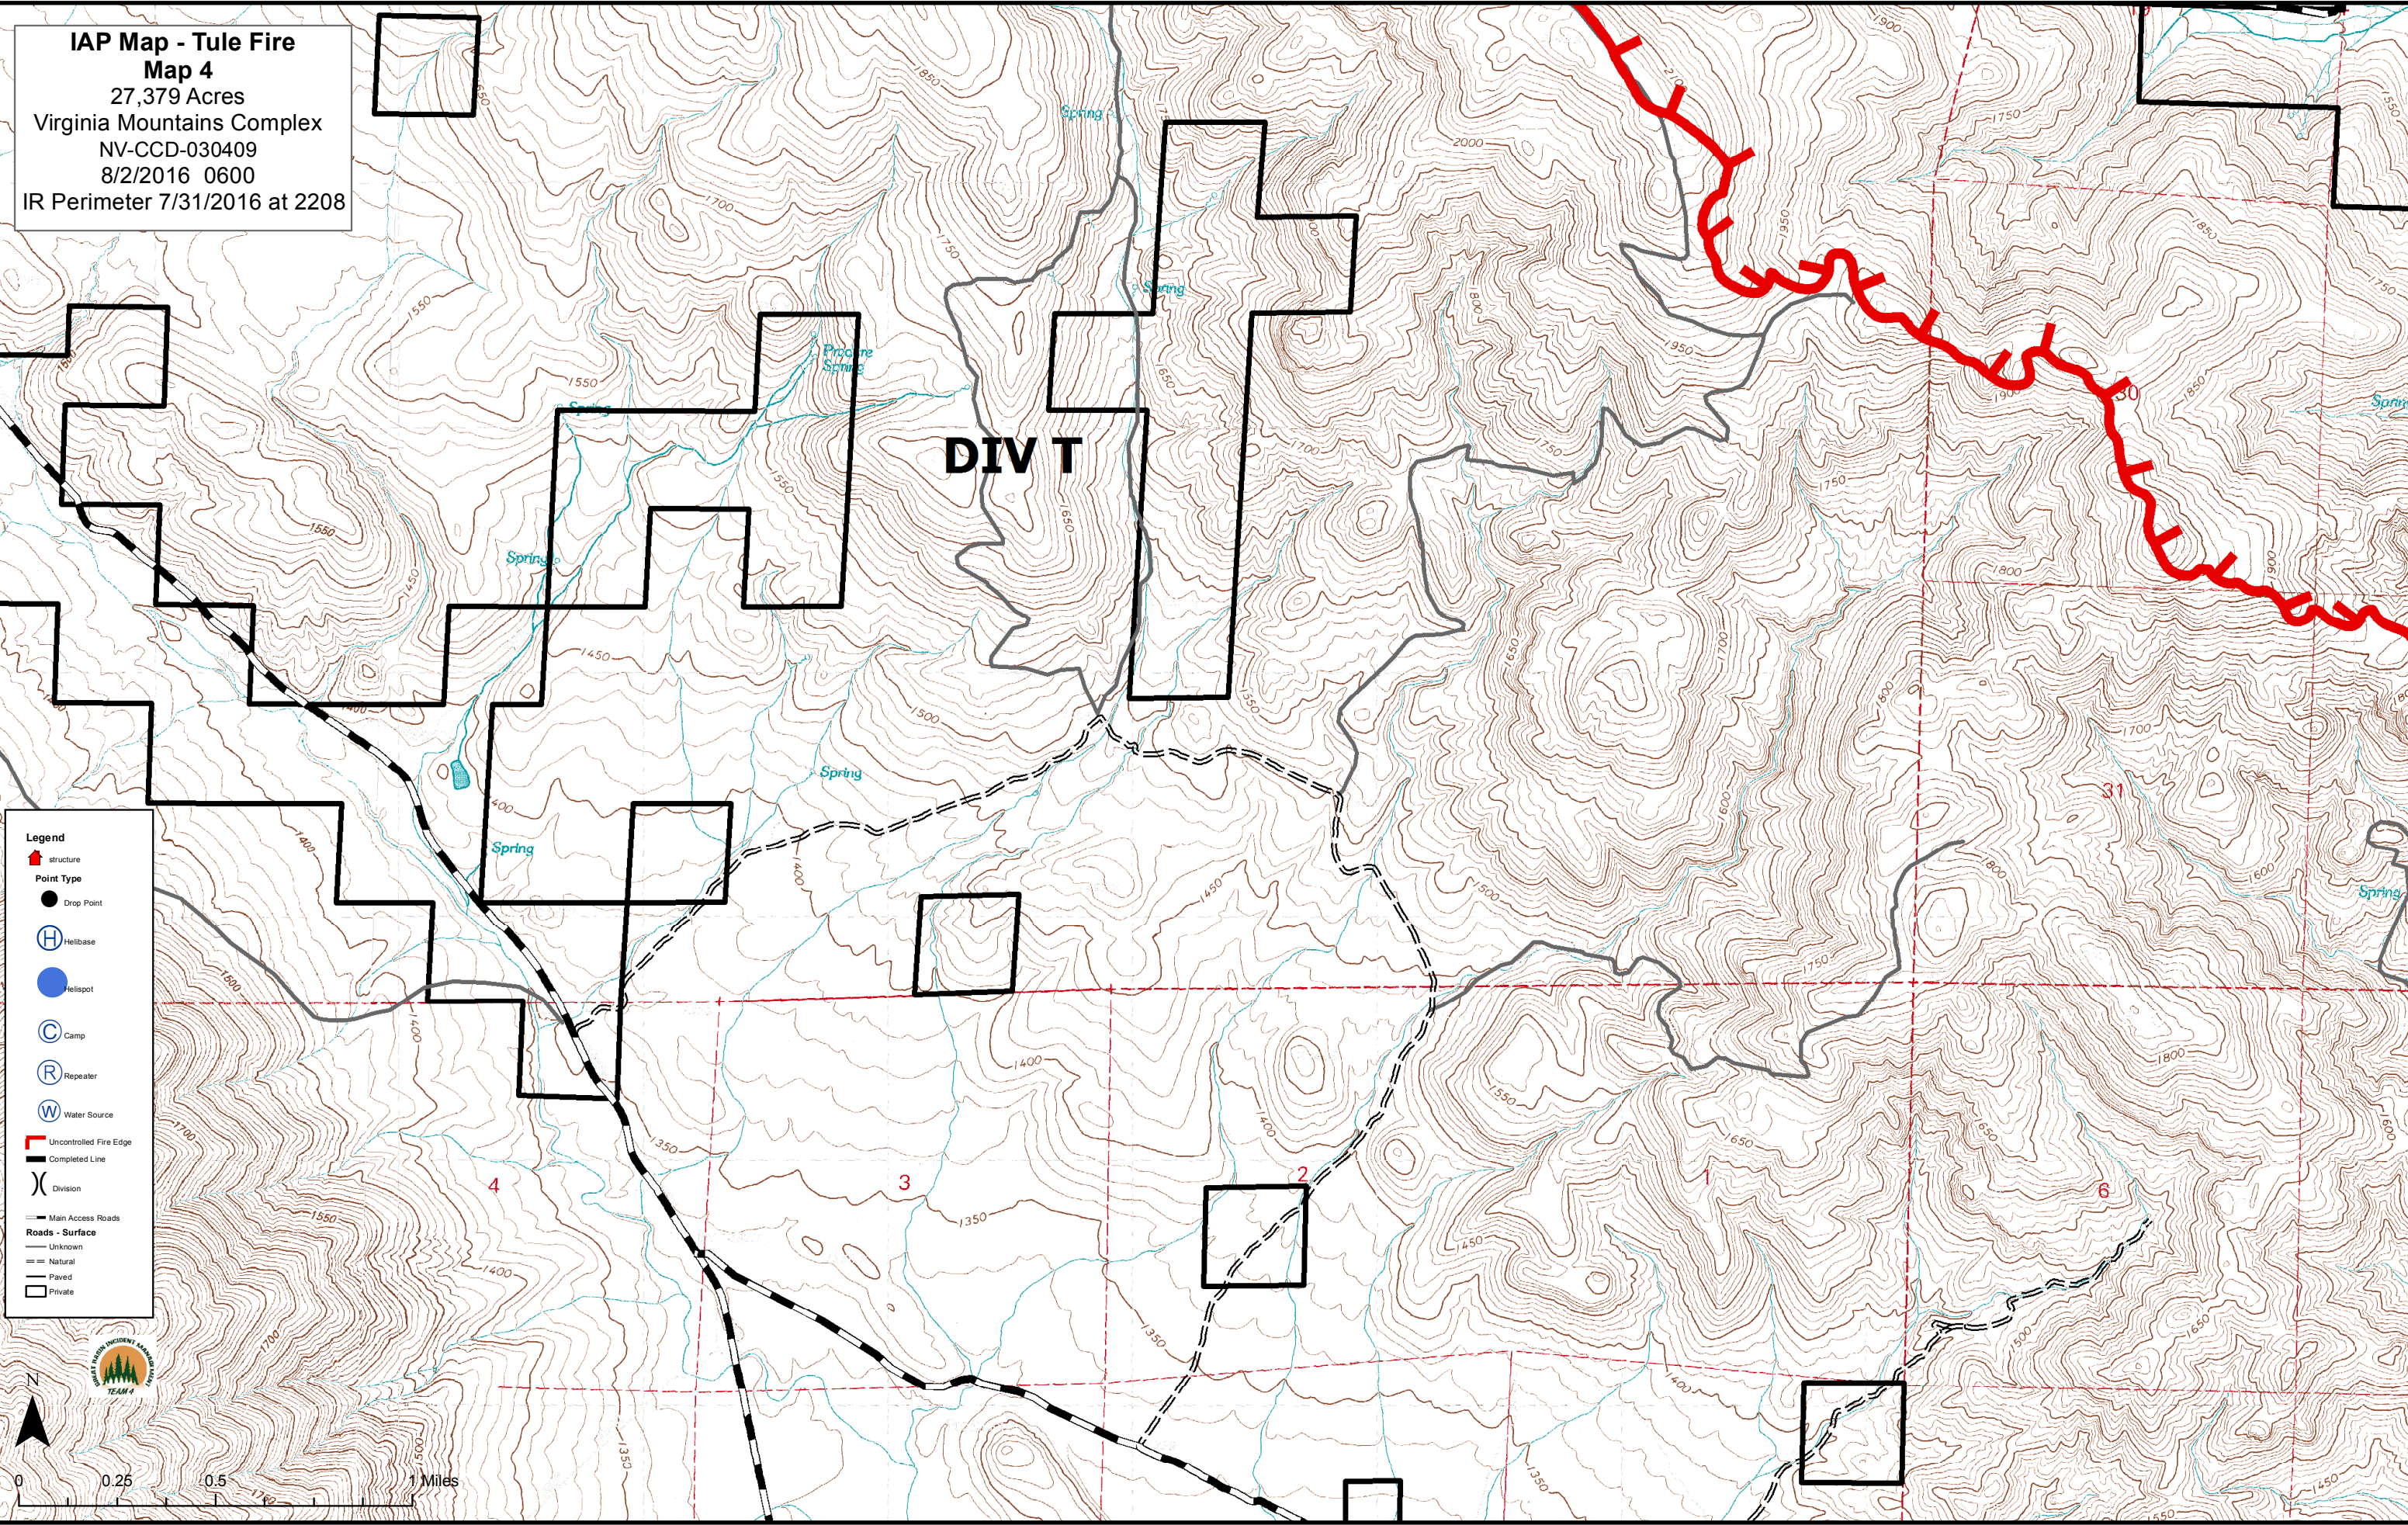

N

0 0.25 0.5 1 Miles

TEAM 4

IAP Map - Tule Fire
Map 4
27,379 Acres
Virginia Mountains Complex
NV-CCD-030409
8/2/2016 0600
IR Perimeter 7/31/2016 at 2208

DIV T

- Legend**
- structure
 - Point Type
 - Drop Point
 - Helibase
 - Helispot
 - Camp
 - Repeater
 - Water Source
 - Uncontrolled Fire Edge
 - Completed Line
 - Division
 - Main Access Roads
 - Roads - Surface
 - Unknown
 - Natural
 - Paved
 - Private

IAP Map - Tule Fire
Map 5
27,379 Acres
Virginia Mountains Complex
NV-CCD-030409
8/2/2016 0600
IR Perimeter 7/31/2016 at 2208

Legend

- structure
- Point Type
 - Drop Point
 - Helibase
 - Helispot
 - Camp
 - Repeater
 - Water Source
- Uncontrolled Fire Edge
- Completed Line
- Division
- Main Access Roads
- Roads - Surface
 - Unknown
 - Natural
 - Paved
 - Private