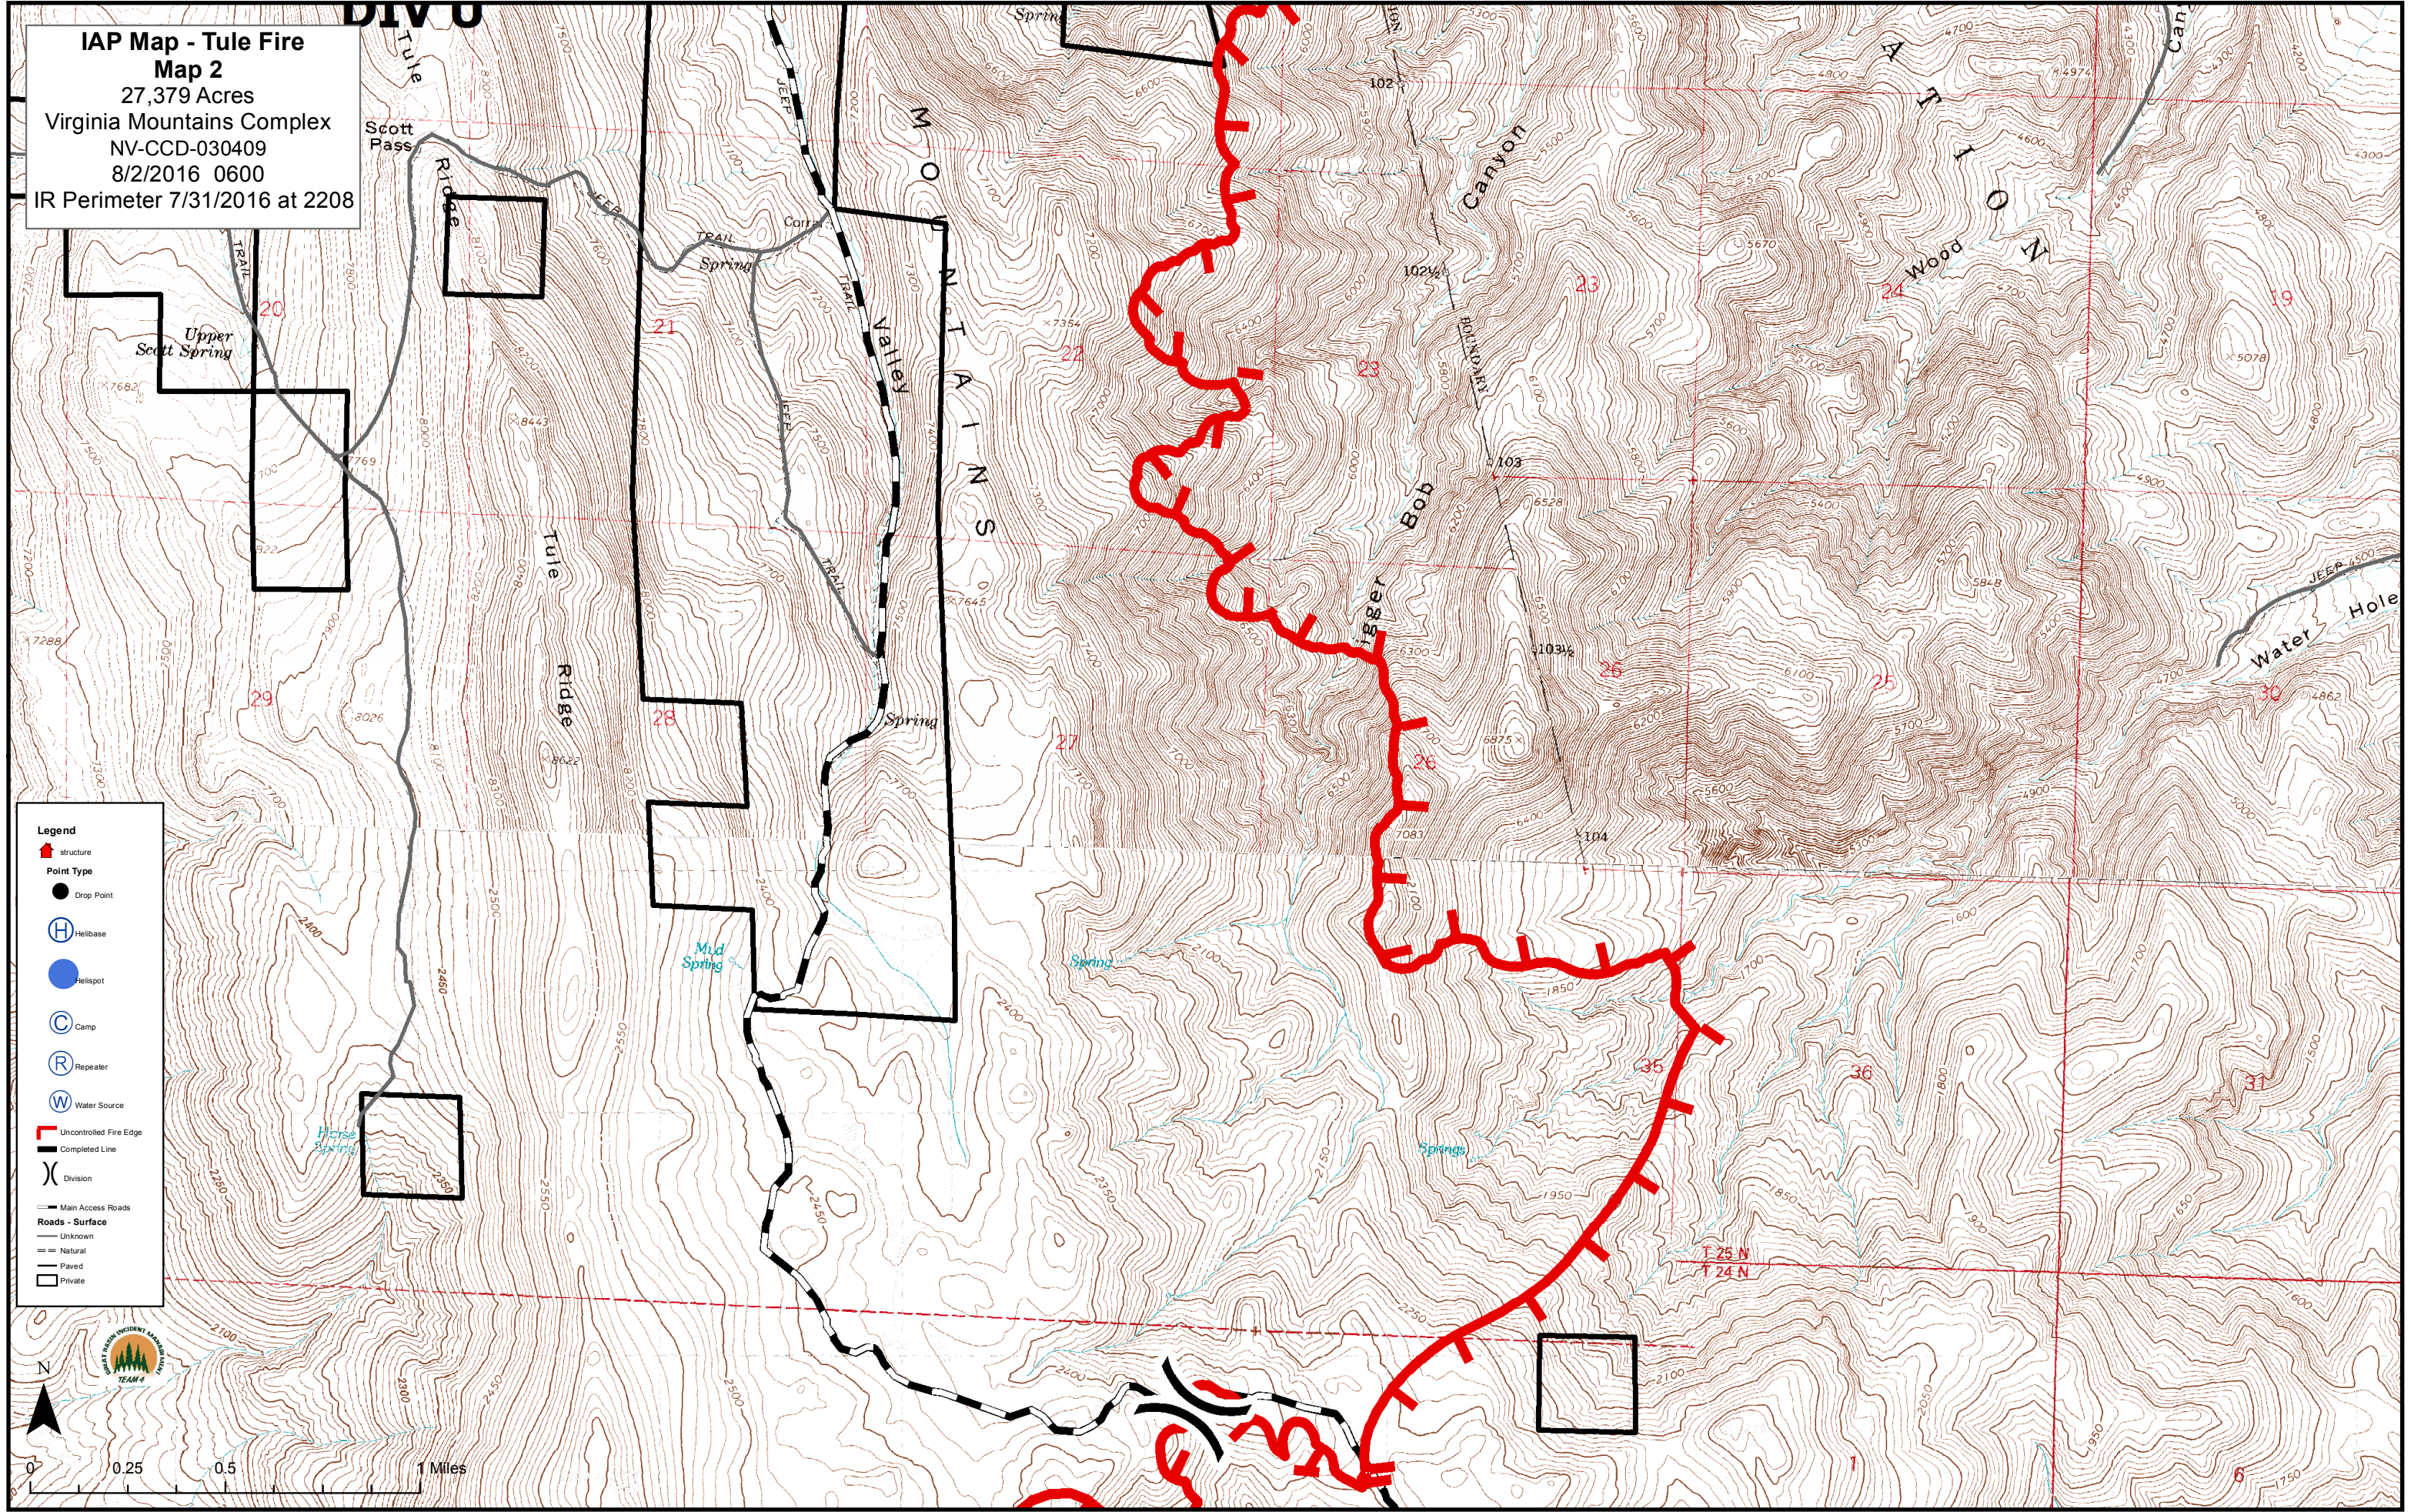

IAP Map - Tule Fire Overview
 27,379 Acres
 Virginia Mountains Complex
 NV-CCD-030409
 8/2/2016 0600
 IR Perimeter 7/31/2016 at 2208

**NOTE OVERVIEW MAP ONLY
 NORTH IS LEFT SIDE OF MAP**

Legend

- structure
- Point Type
- Drop Point
- Helibase
- Helispot
- Camp
- Repeater
- Water Source
- Uncontrolled Fire Edge
- Completed Line
- Division
- Main Access Roads
- Roads - Surface**
- Unknown
- Natural
- Paved
- Private

IAP Map - Tule Fire
Map 1
 27,379 Acres
 Virginia Mountains Complex
 NV-CCD-030409
 8/2/2016 0600
 IR Perimeter 7/31/2016 at 2208

Legend

-  structure
- Point Type**
-  Drop Point
-  Helibase
-  Helispot
-  Camp
-  Repeater
-  Water Source
-  Uncontrolled Fire Edge
-  Completed Line
-  Division
- Roads - Surface**
-  Unknown
-  Natural
-  Paved
-  Private

Scale: 0, 0.25, 0.5, 1 Miles

IAP Map - Tule Fire
Map 2
 27,379 Acres
 Virginia Mountains Complex
 NV-CCD-030409
 8/2/2016 0600
 IR Perimeter 7/31/2016 at 2208

Legend

-  structure
- Point Type**
-  Drop Point
-  Helibase
-  Helispot
-  Camp
-  Repeater
-  Water Source
-  Uncontrolled Fire Edge
-  Completed Line
-  Division
- Roads - Surface**
-  Unknown
-  Natural
-  Paved
-  Private

IAP Map - Tule Fire
Map 3
 27,379 Acres
 Virginia Mountains Complex
 NV-CCD-030409
 8/2/2016 0600
 IR Perimeter 7/31/2016 at 2208

Legend

- structure
- Point Type**
- Drop Point
- Helibase
- Helispot
- Camp
- Repeater
- Water Source
- Uncontrolled Fire Edge
- Completed Line
- Division
- Main Access Roads**
- Unknown
- Natural
- Paved
- Private