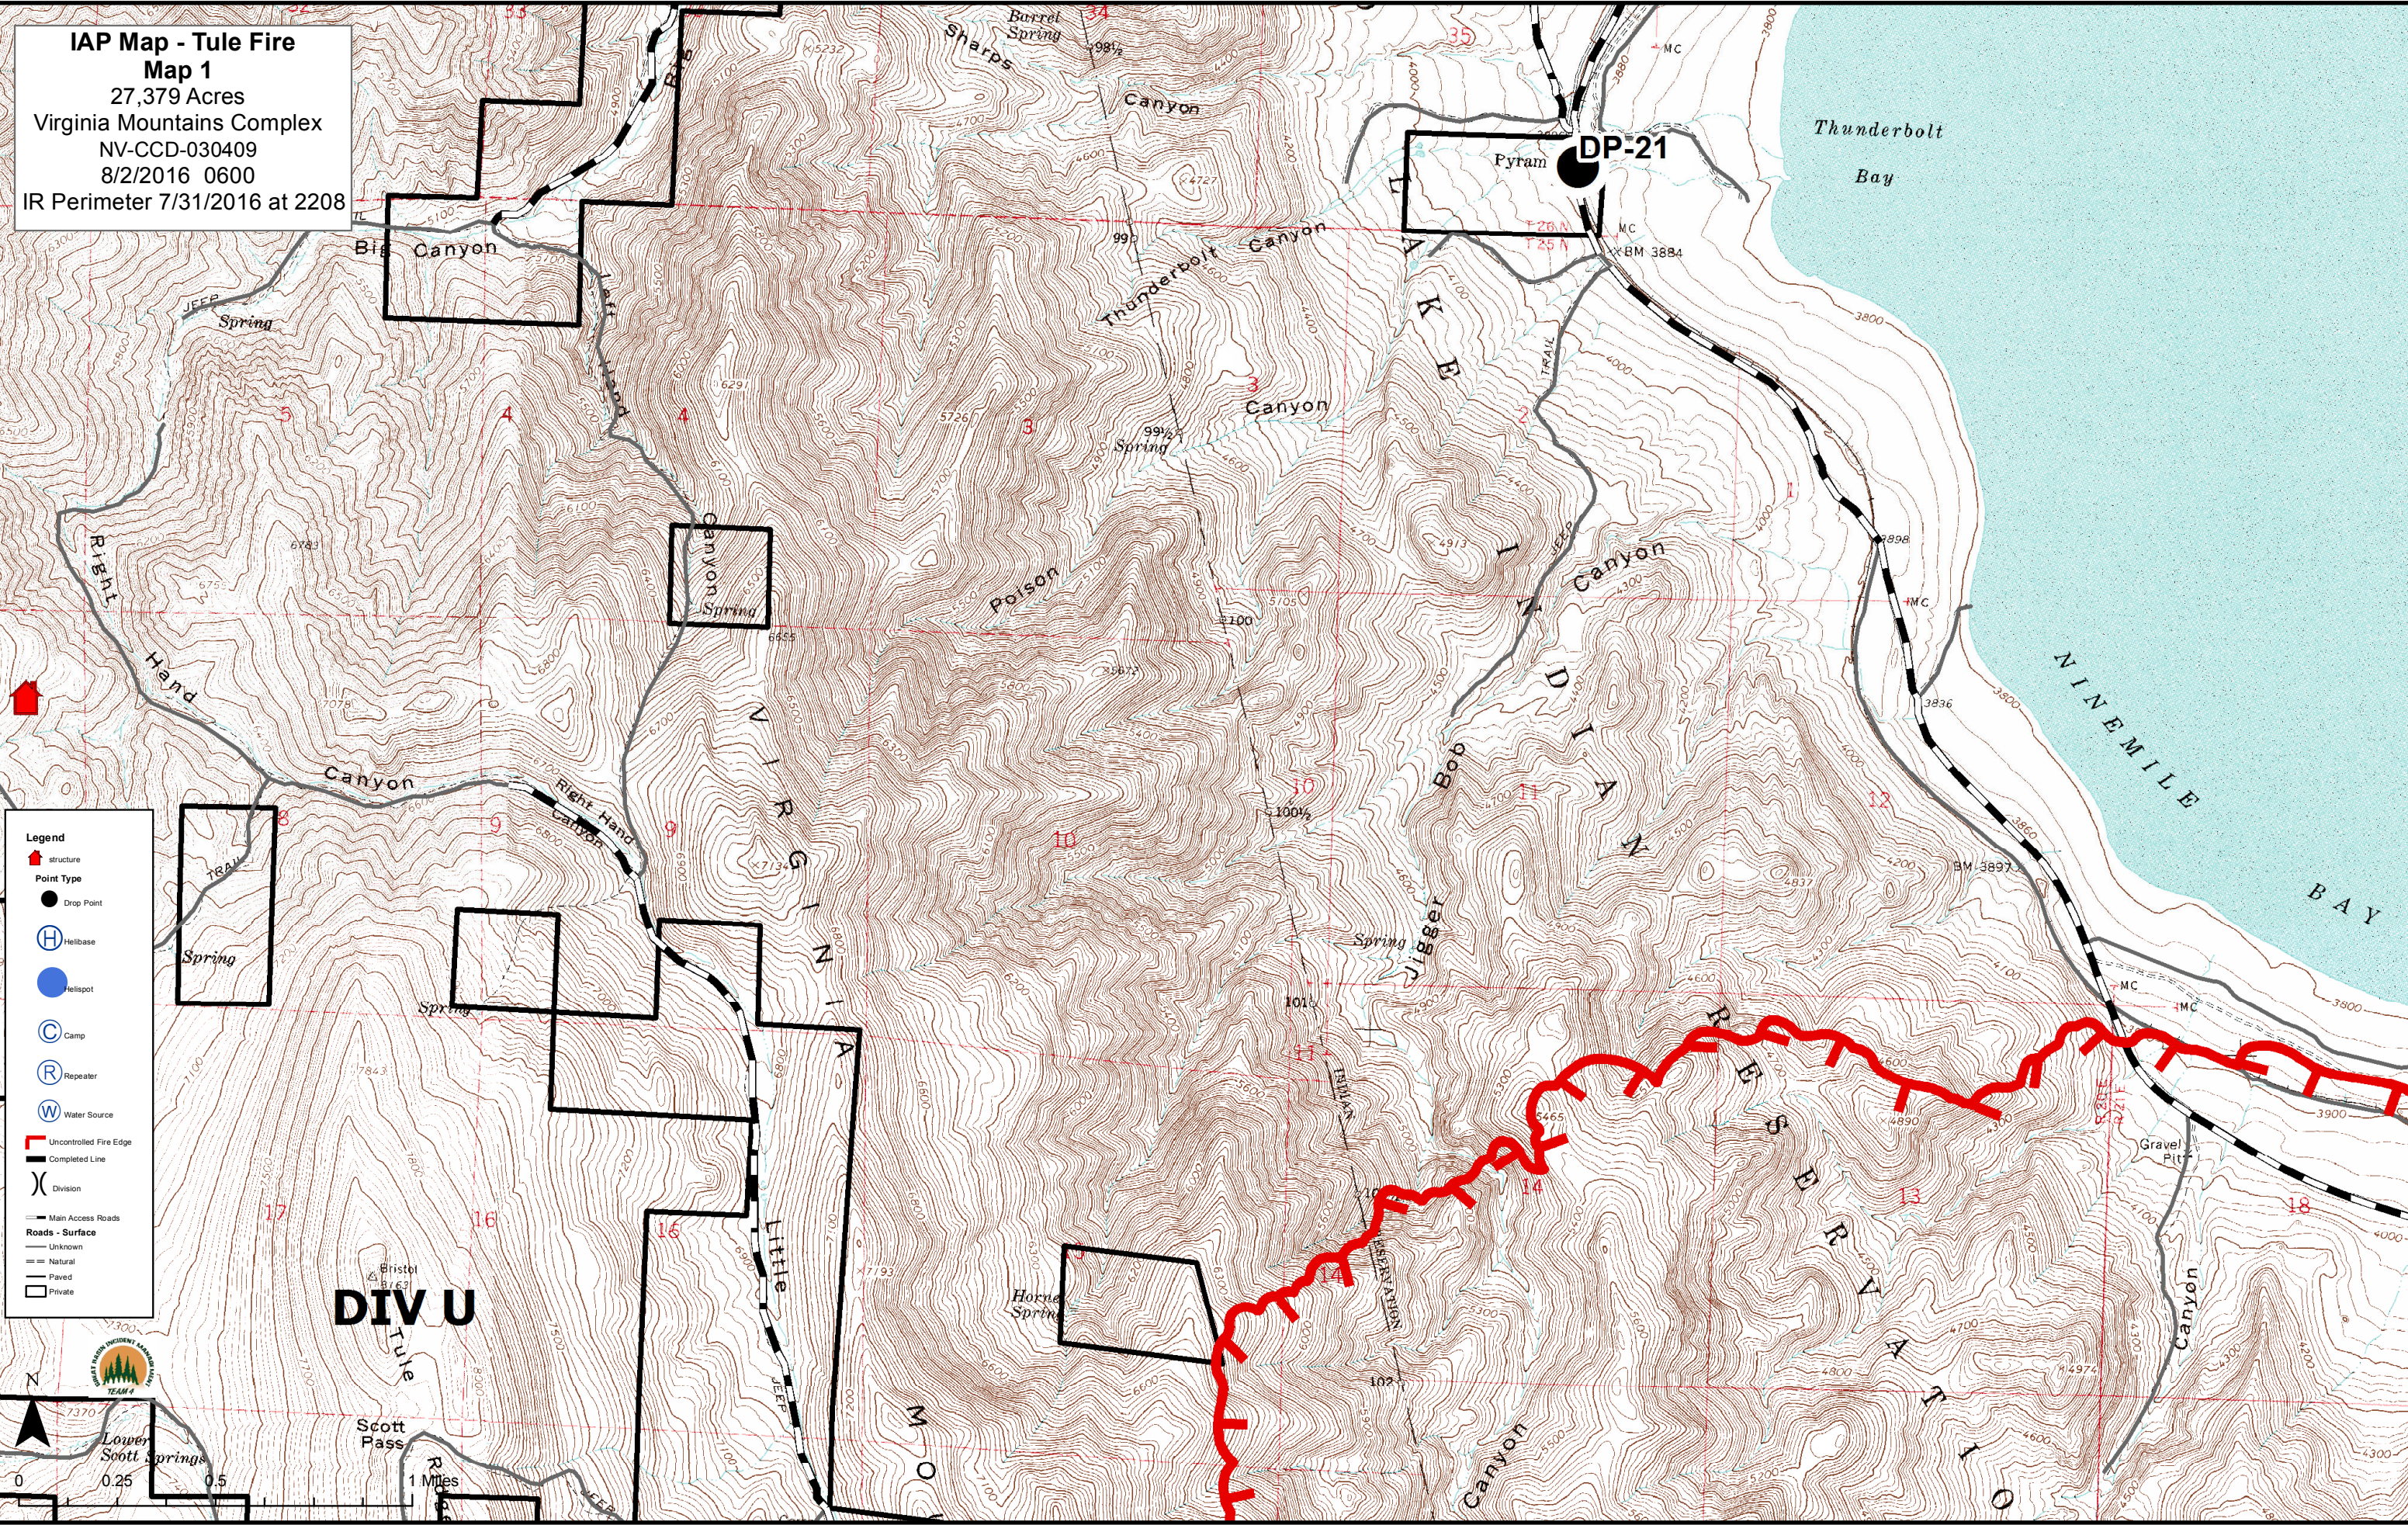

IAP Map - Tule Fire Overview
 27,379 Acres
 Virginia Mountains Complex
 NV-CCD-030409
 8/2/2016 0600
 IR Perimeter 7/31/2016 at 2208

**NOTE OVERVIEW MAP ONLY
 NORTH IS LEFT SIDE OF MAP**

Legend

- structure
- Point Type
- Drop Point
- Helibase
- Helispot
- Camp
- Repeater
- Water Source
- Uncontrolled Fire Edge
- Completed Line
- Division
- Main Access Roads
- Roads - Surface**
- Unknown
- Natural
- Paved
- Private

IAP Map - Tule Fire
Map 1
 27,379 Acres
 Virginia Mountains Complex
 NV-CCD-030409
 8/2/2016 0600
 IR Perimeter 7/31/2016 at 2208

Legend

-  structure
- Point Type**
-  Drop Point
-  Helibase
-  Helispot
-  Camp
-  Repeater
-  Water Source
-  Uncontrolled Fire Edge
-  Completed Line
-  Division
- Roads - Surface**
-  Unknown
-  Natural
-  Paved
-  Private

Scale: 0, 0.25, 0.5, 1 Miles

IAP Map - Tule Fire
Map 2
 27,379 Acres
 Virginia Mountains Complex
 NV-CCD-030409
 8/2/2016 0600
 IR Perimeter 7/31/2016 at 2208

Legend

-  structure
- Point Type**
-  Drop Point
-  Helibase
-  Helispot
-  Camp
-  Repeater
-  Water Source
-  Uncontrolled Fire Edge
-  Completed Line
-  Division
- Roads - Surface**
-  Unknown
-  Natural
-  Paved
-  Private

IAP Map - Tule Fire
Map 3
 27,379 Acres
 Virginia Mountains Complex
 NV-CCD-030409
 8/2/2016 0600
 IR Perimeter 7/31/2016 at 2208

Legend

- structure
- Point Type**
- Drop Point
- Helibase
- Helispot
- Camp
- Repeater
- Water Source
- Uncontrolled Fire Edge
- Completed Line
- Division
- Main Access Roads**
- Unknown
- Natural
- Paved
- Private