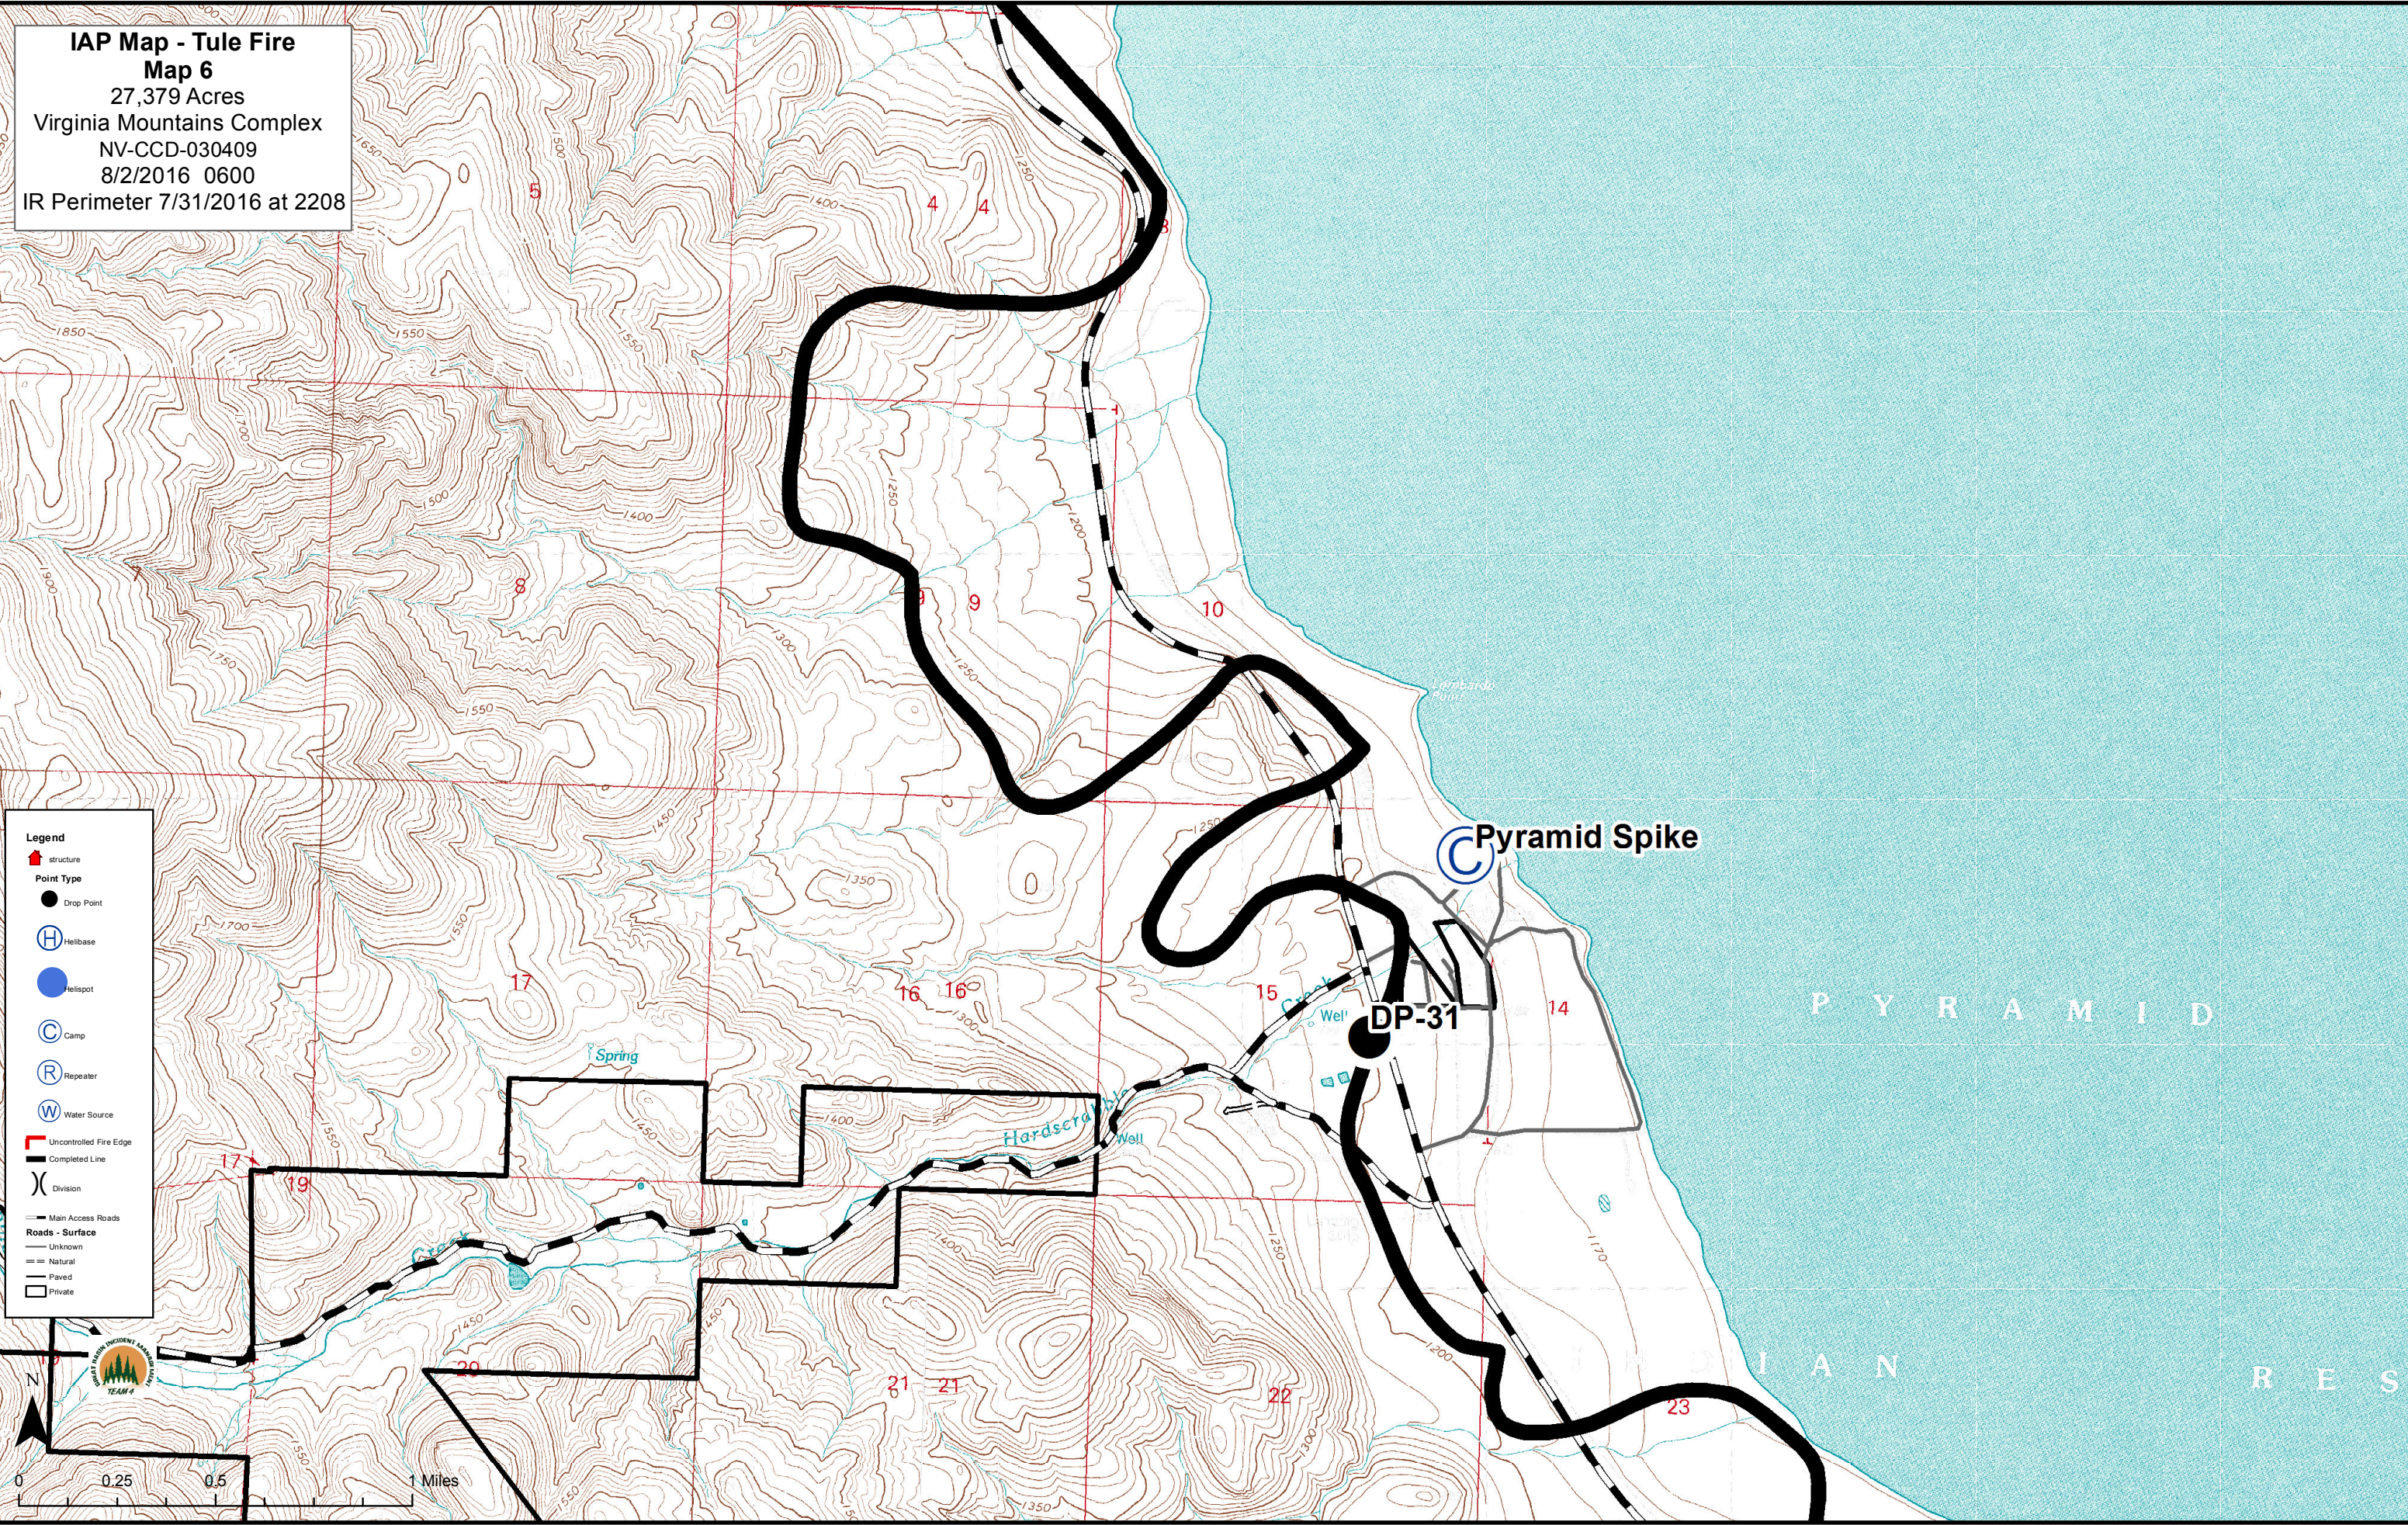

0 0.25 0.5 1 Miles

DIV W

IAP Map - Tule Fire
Map 6
 27,379 Acres
 Virginia Mountains Complex
 NV-CCD-030409
 8/2/2016 0600
 IR Perimeter 7/31/2016 at 2208

Legend

-  structure
- Point Type**
-  Drop Point
-  Helibase
-  Helispot
-  Camp
-  Repeater
-  Water Source
-  Uncontrolled Fire Edge
-  Completed Line
-  Division
-  Main Access Roads
- Roads - Surface**
-  Unknown
-  Natural
-  Paved
-  Private