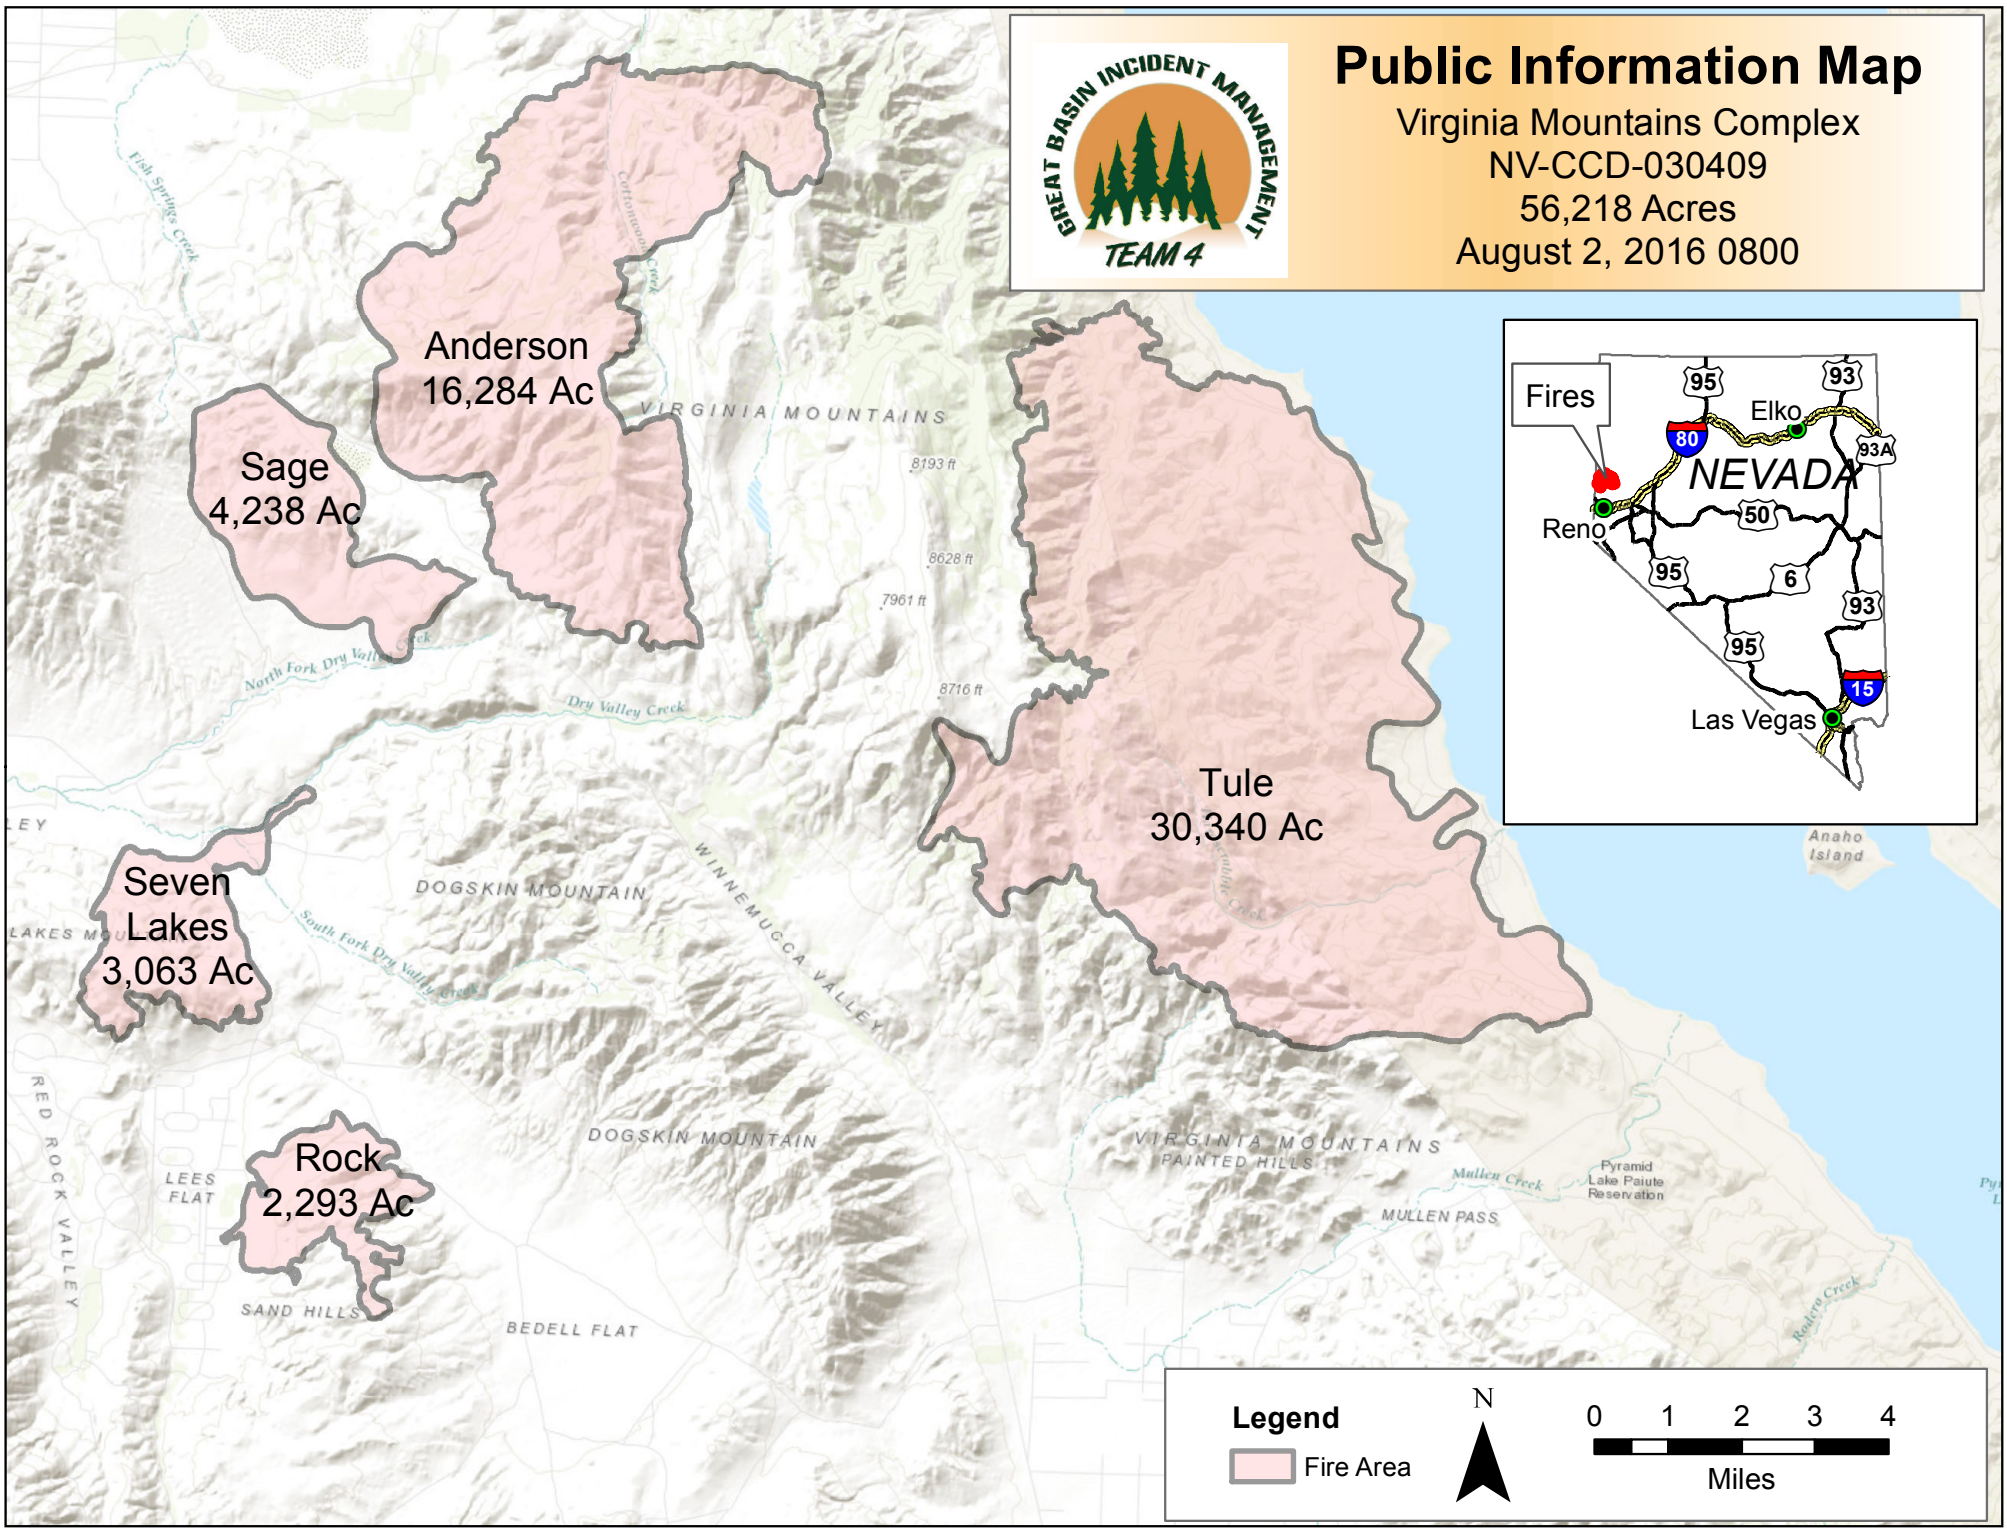

Public Information Map

Virginia Mountains Complex
NV-CCD-030409
56,218 Acres
August 2, 2016 0800

Legend

Fire Area

N

0 1 2 3 4 Miles