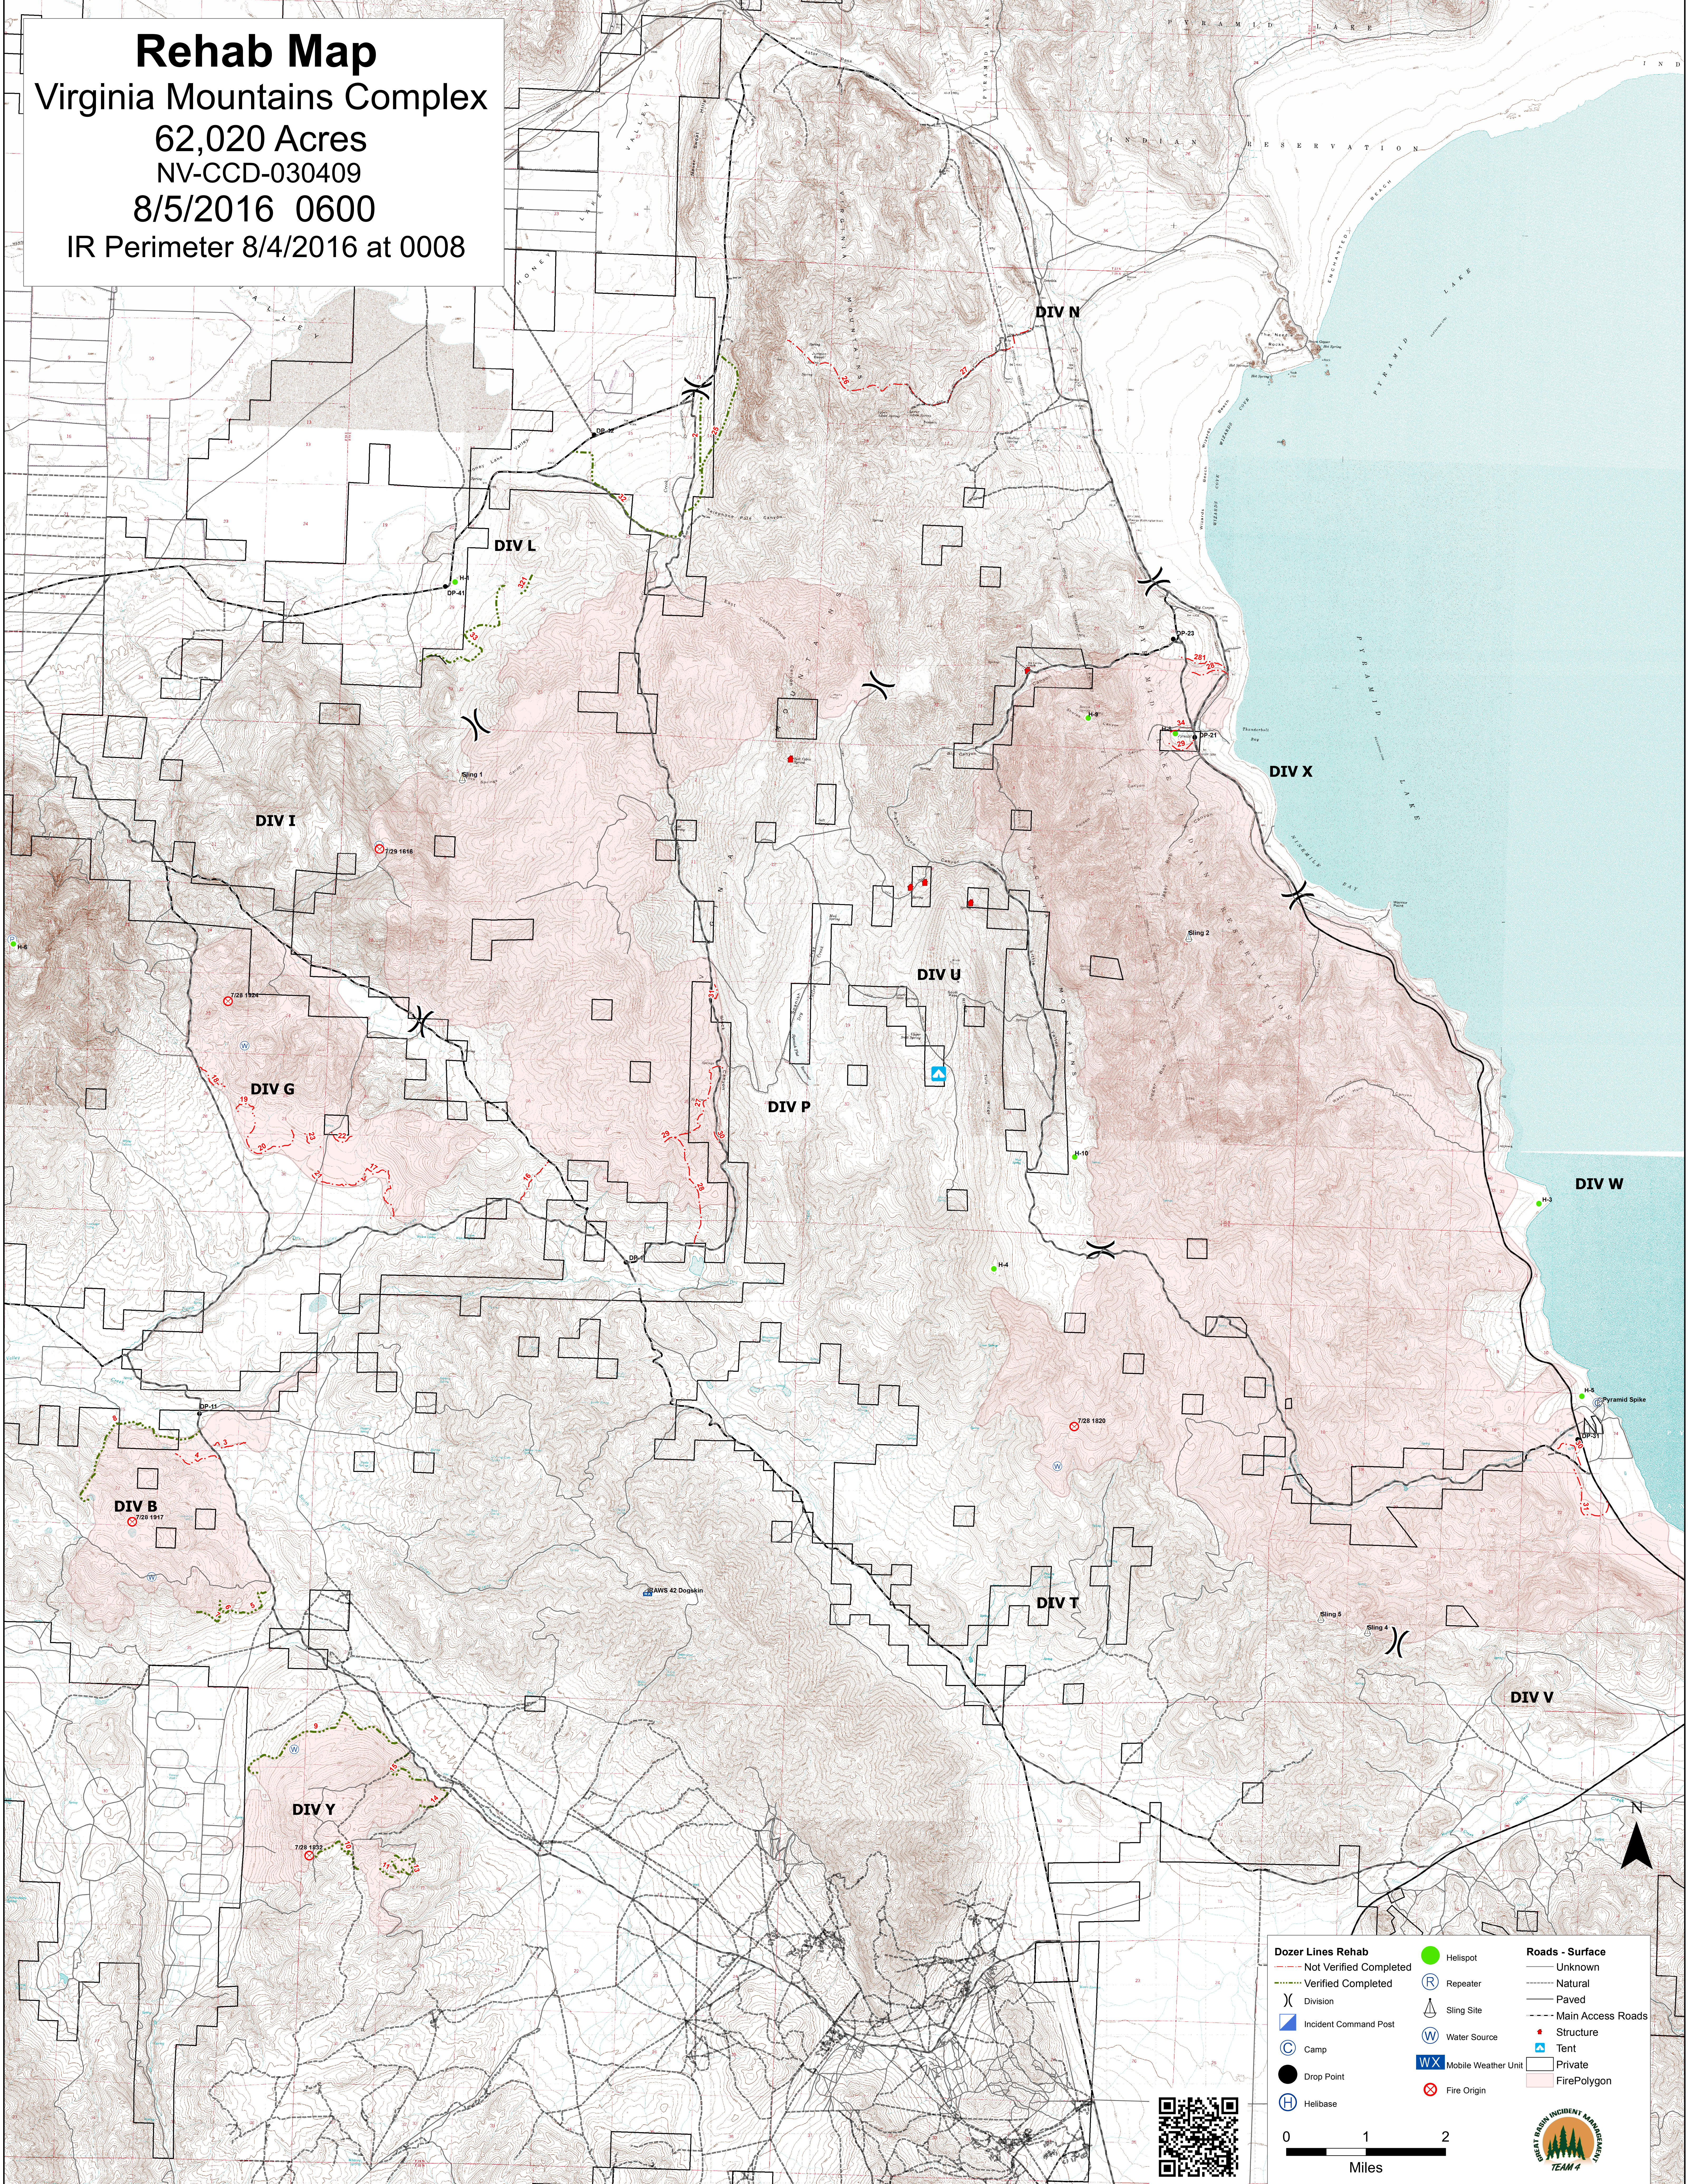

Rehab Map

Virginia Mountains Complex

62,020 Acres

NV-CCD-030409

8/5/2016 0600

IR Perimeter 8/4/2016 at 0008

Dozer Lines Rehab	Helispot	Roads - Surface
Not Verified Completed	Repeater	Unknown
Verified Completed	Sling Site	Natural
Division	Water Source	Paved
Incident Command Post	Mobile Weather Unit	Main Access Roads
Camp	Fire Origin	Structure
Drop Point		Tent
Helibase		Private
		FirePolygon

0 1 2
Miles