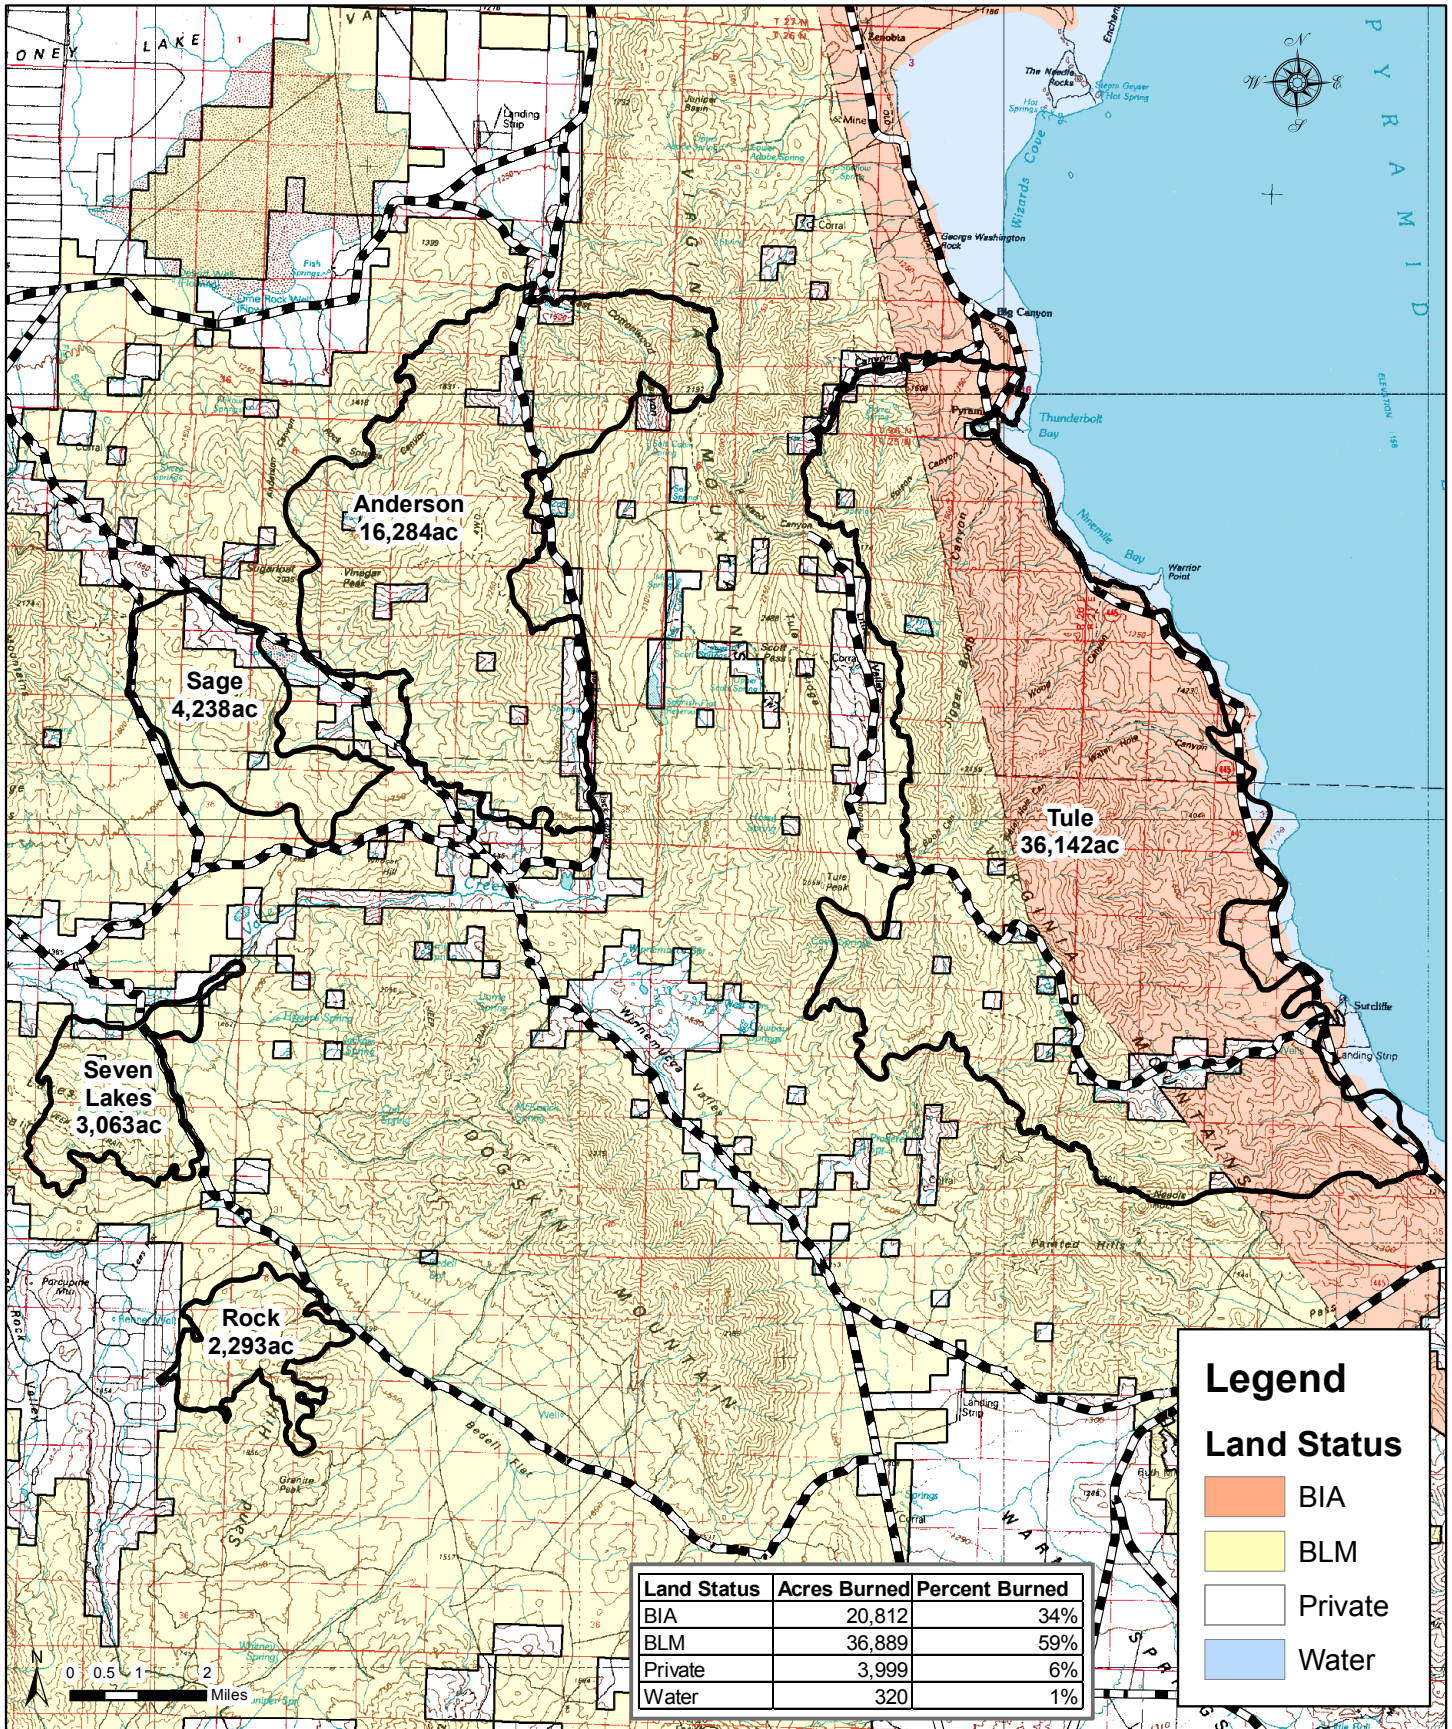

Appendix E

VIRGINIA MOUNTAINS COMPLEX

62,020 ACRES
NV-CCD-030409

LAND OWNERSHIP
AUGUST 6, 2016