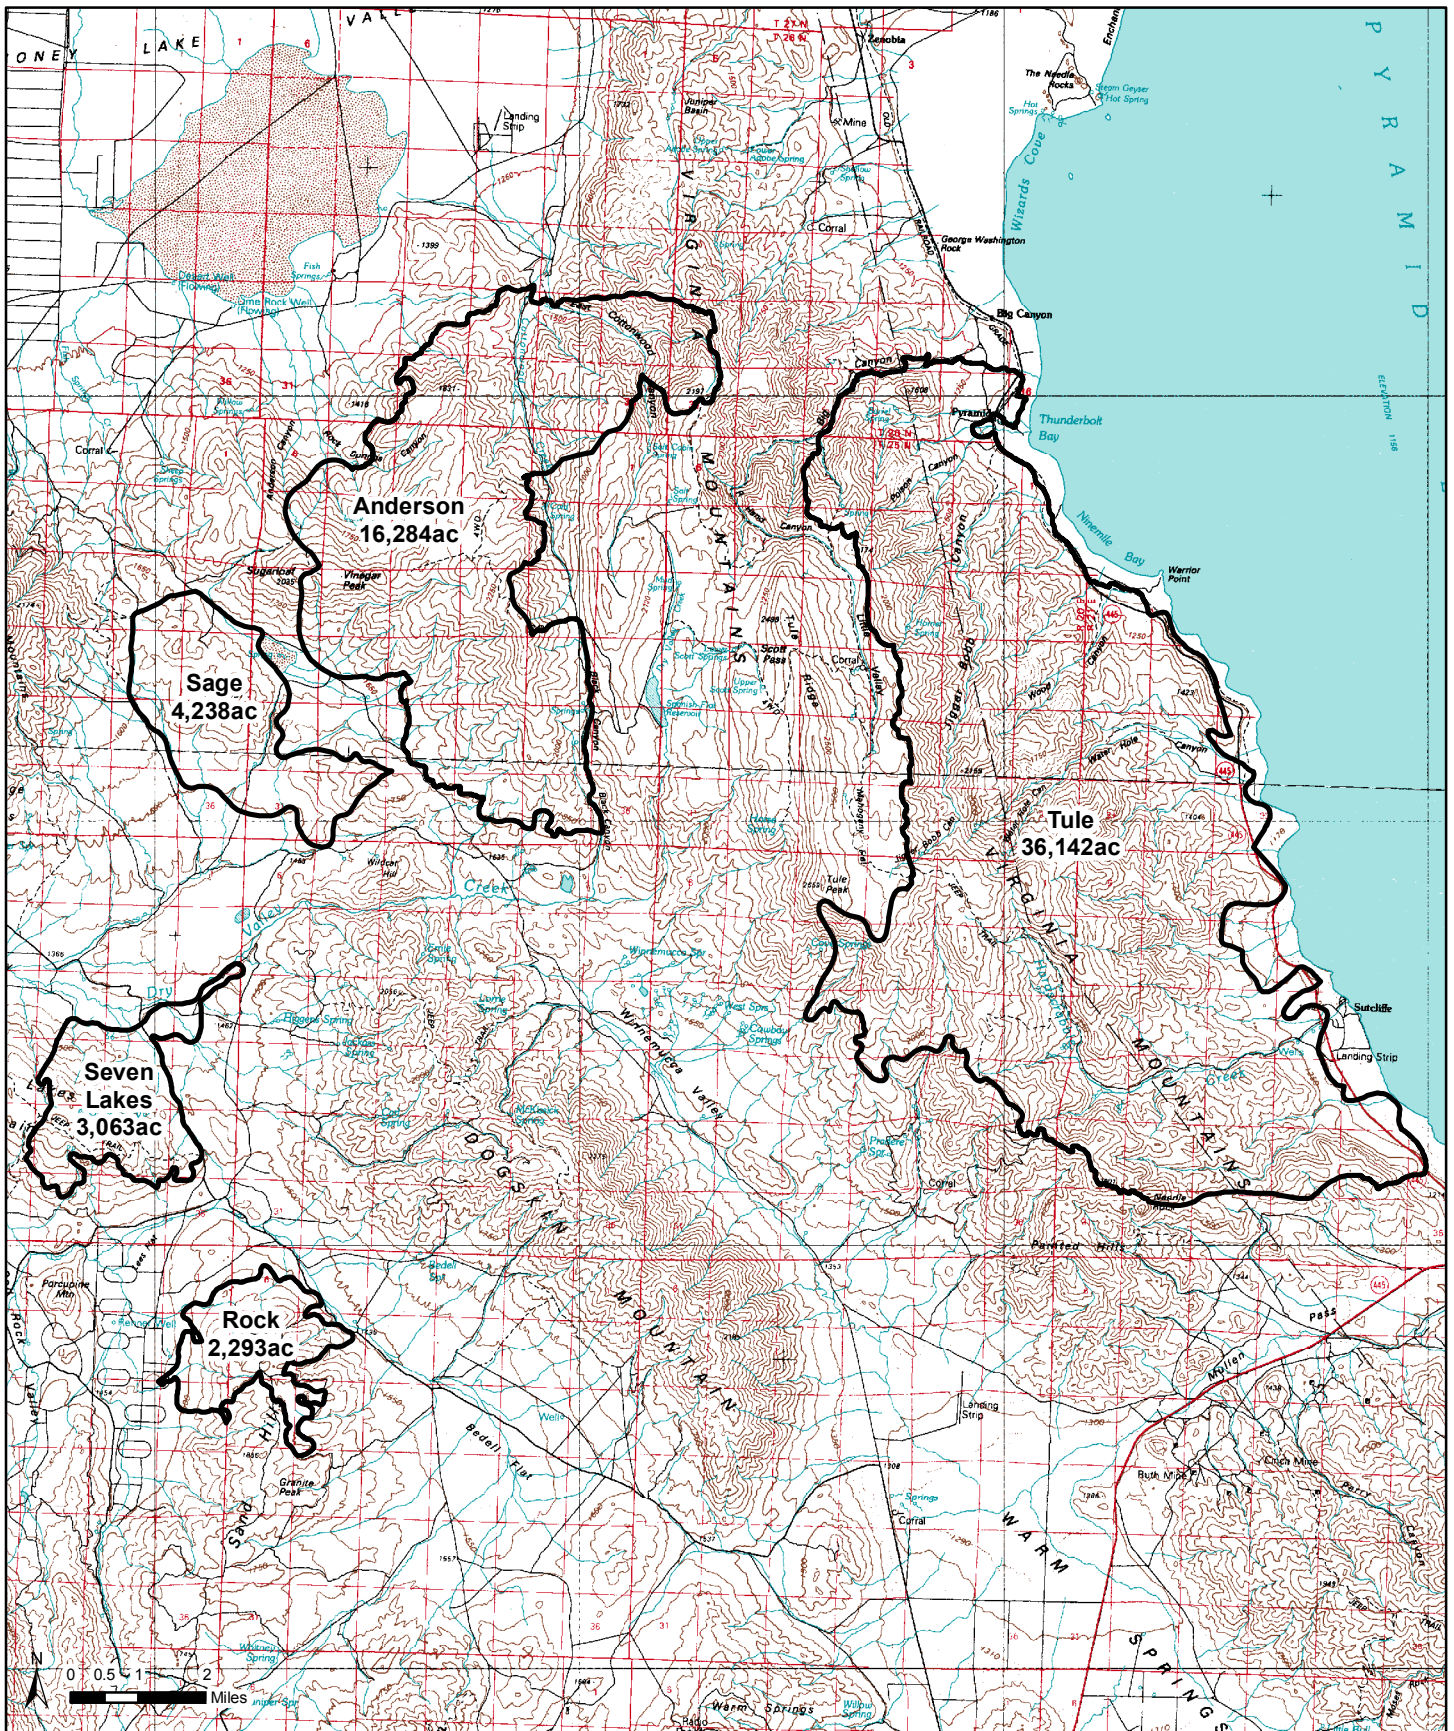

# Appendix C

## VIRGINIA MOUNTAINS COMPLEX

62,020 ACRES  
NV-CCD-030409

FIRE PERIMETER  
AUGUST 6, 2016