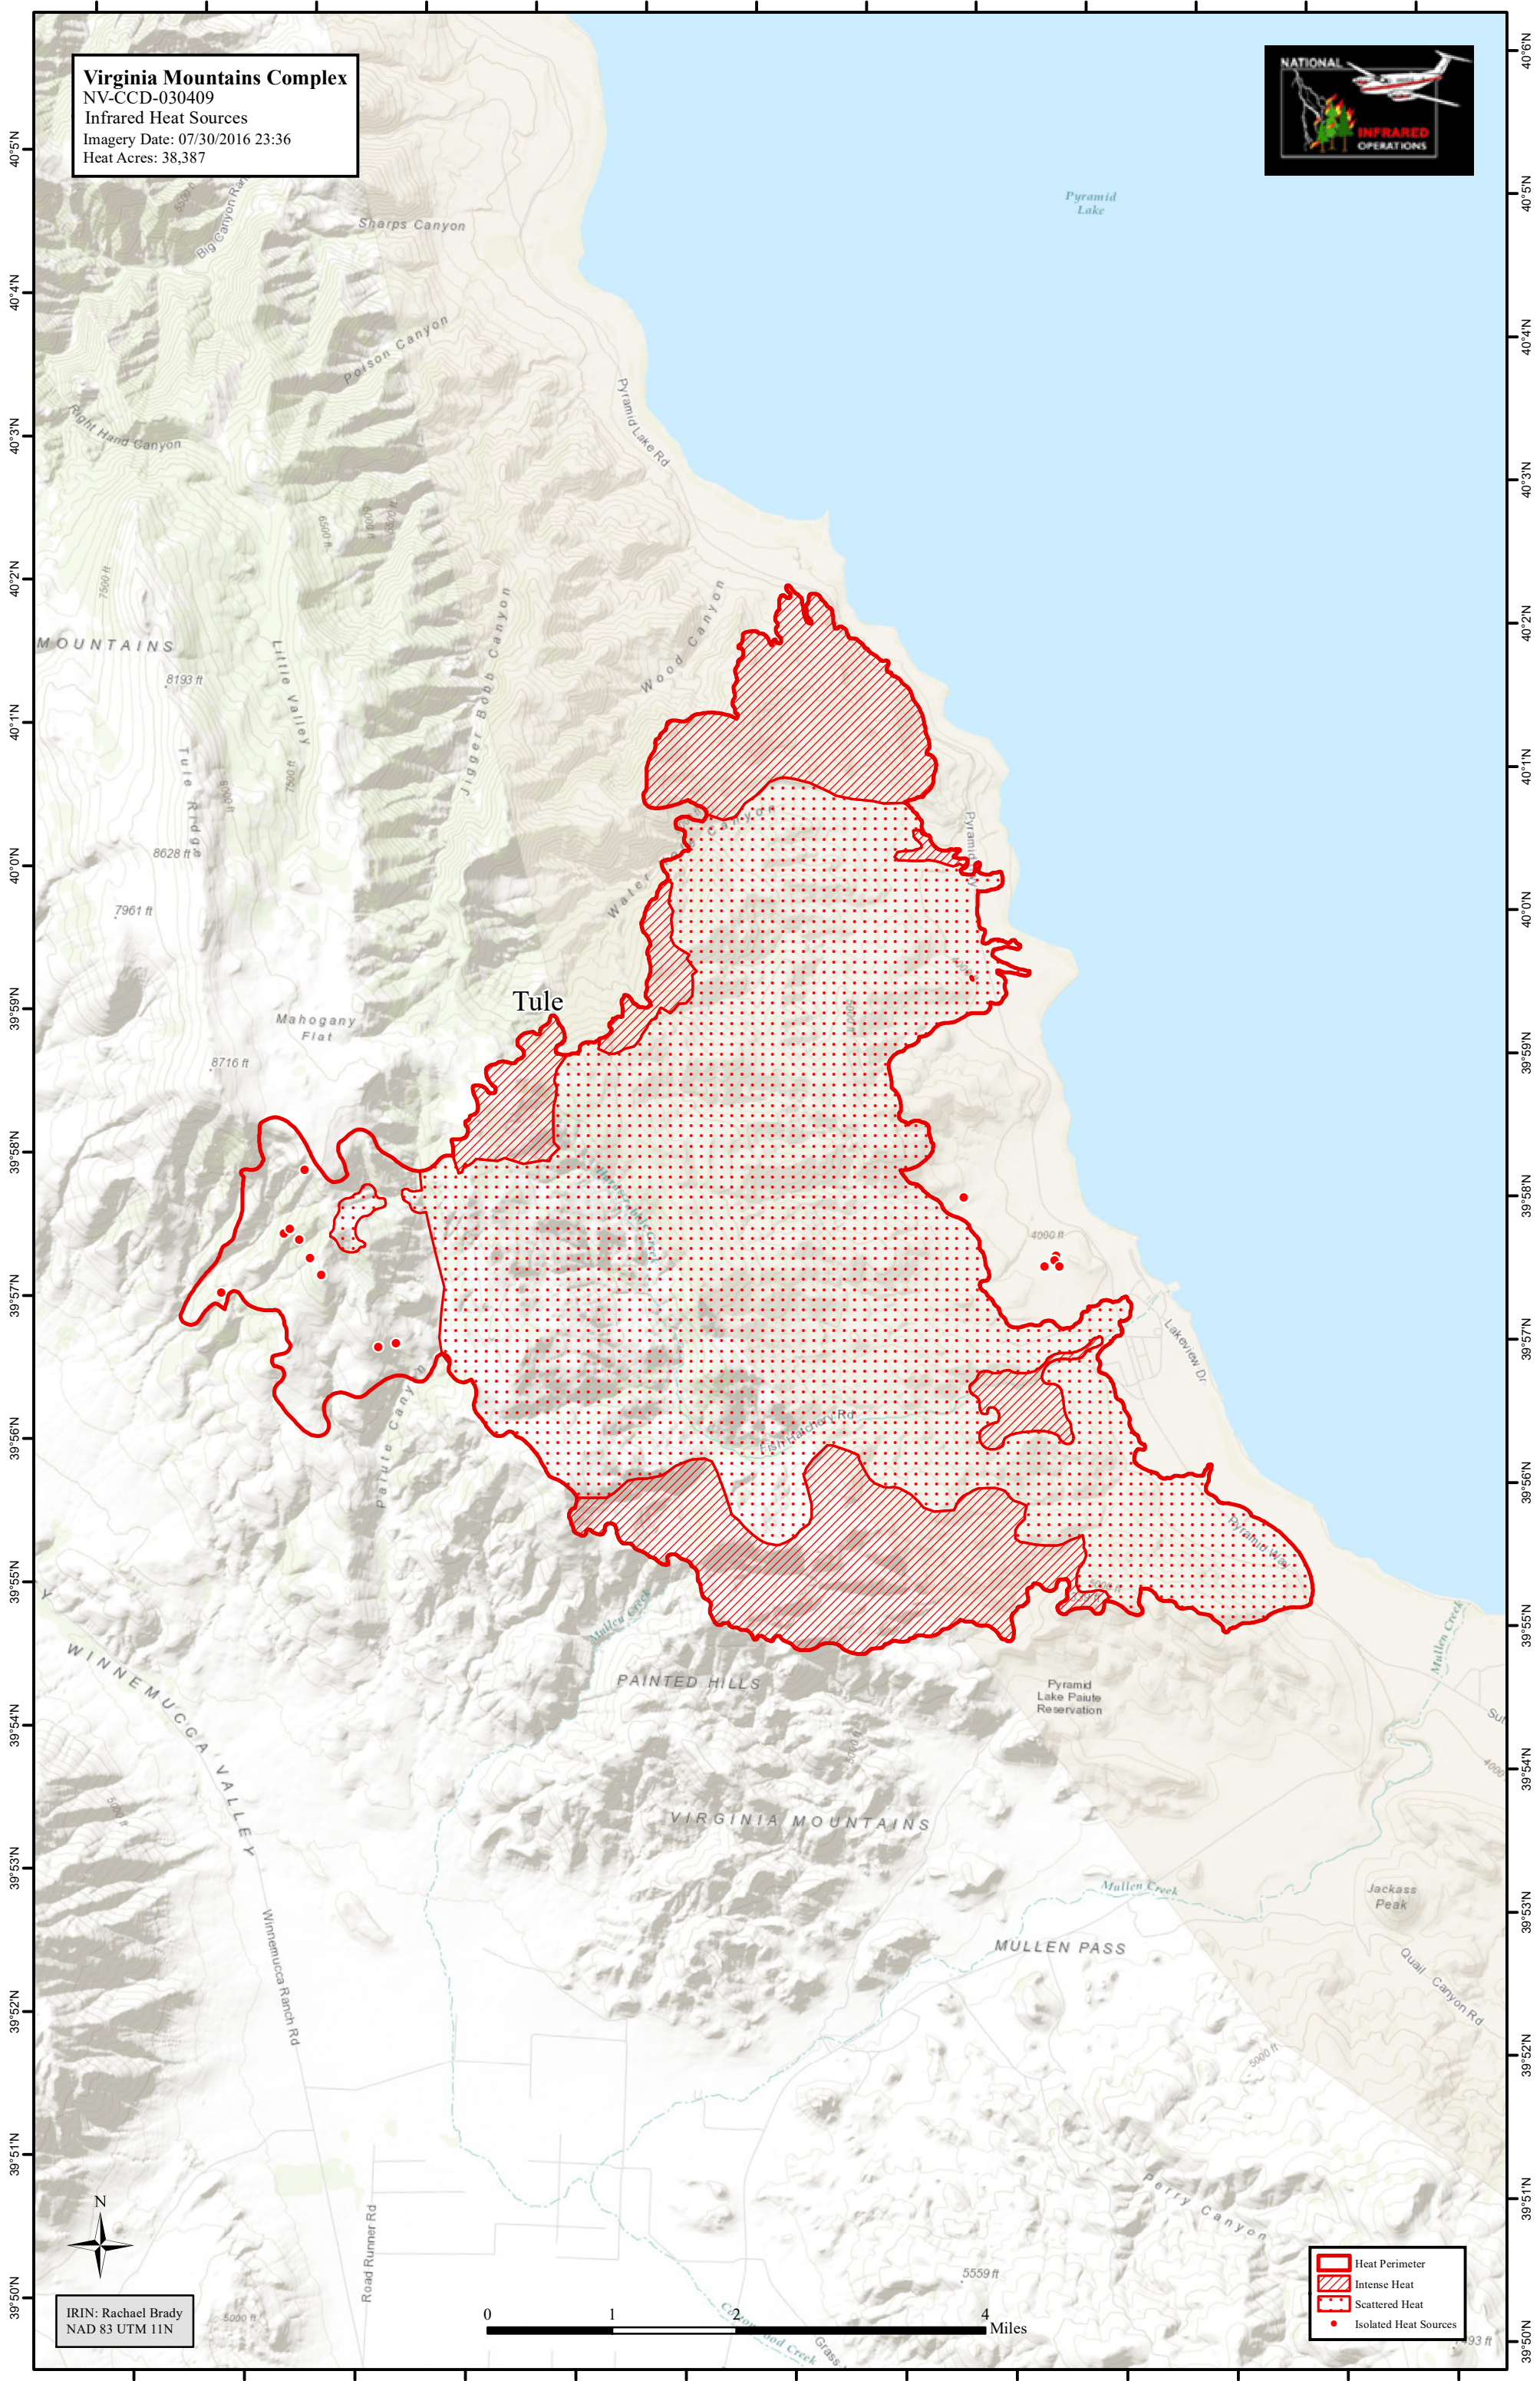

119°46'W 119°45'W 119°44'W 119°43'W 119°42'W 119°41'W 119°40'W 119°39'W 119°38'W 119°37'W 119°36'W 119°35'W 119°34'W

Virginia Mountains Complex
NV-CCD-030409
Infrared Heat Sources
Imagery Date: 07/30/2016 23:36
Heat Acres: 38,387

IRIN: Rachael Brady
NAD 83 UTM 11N

	Heat Perimeter
	Intense Heat
	Scattered Heat
	Isolated Heat Sources

119°45'W 119°44'W 119°43'W 119°42'W 119°41'W 119°40'W 119°39'W 119°38'W 119°37'W 119°36'W 119°35'W 119°34'W 119°33'W