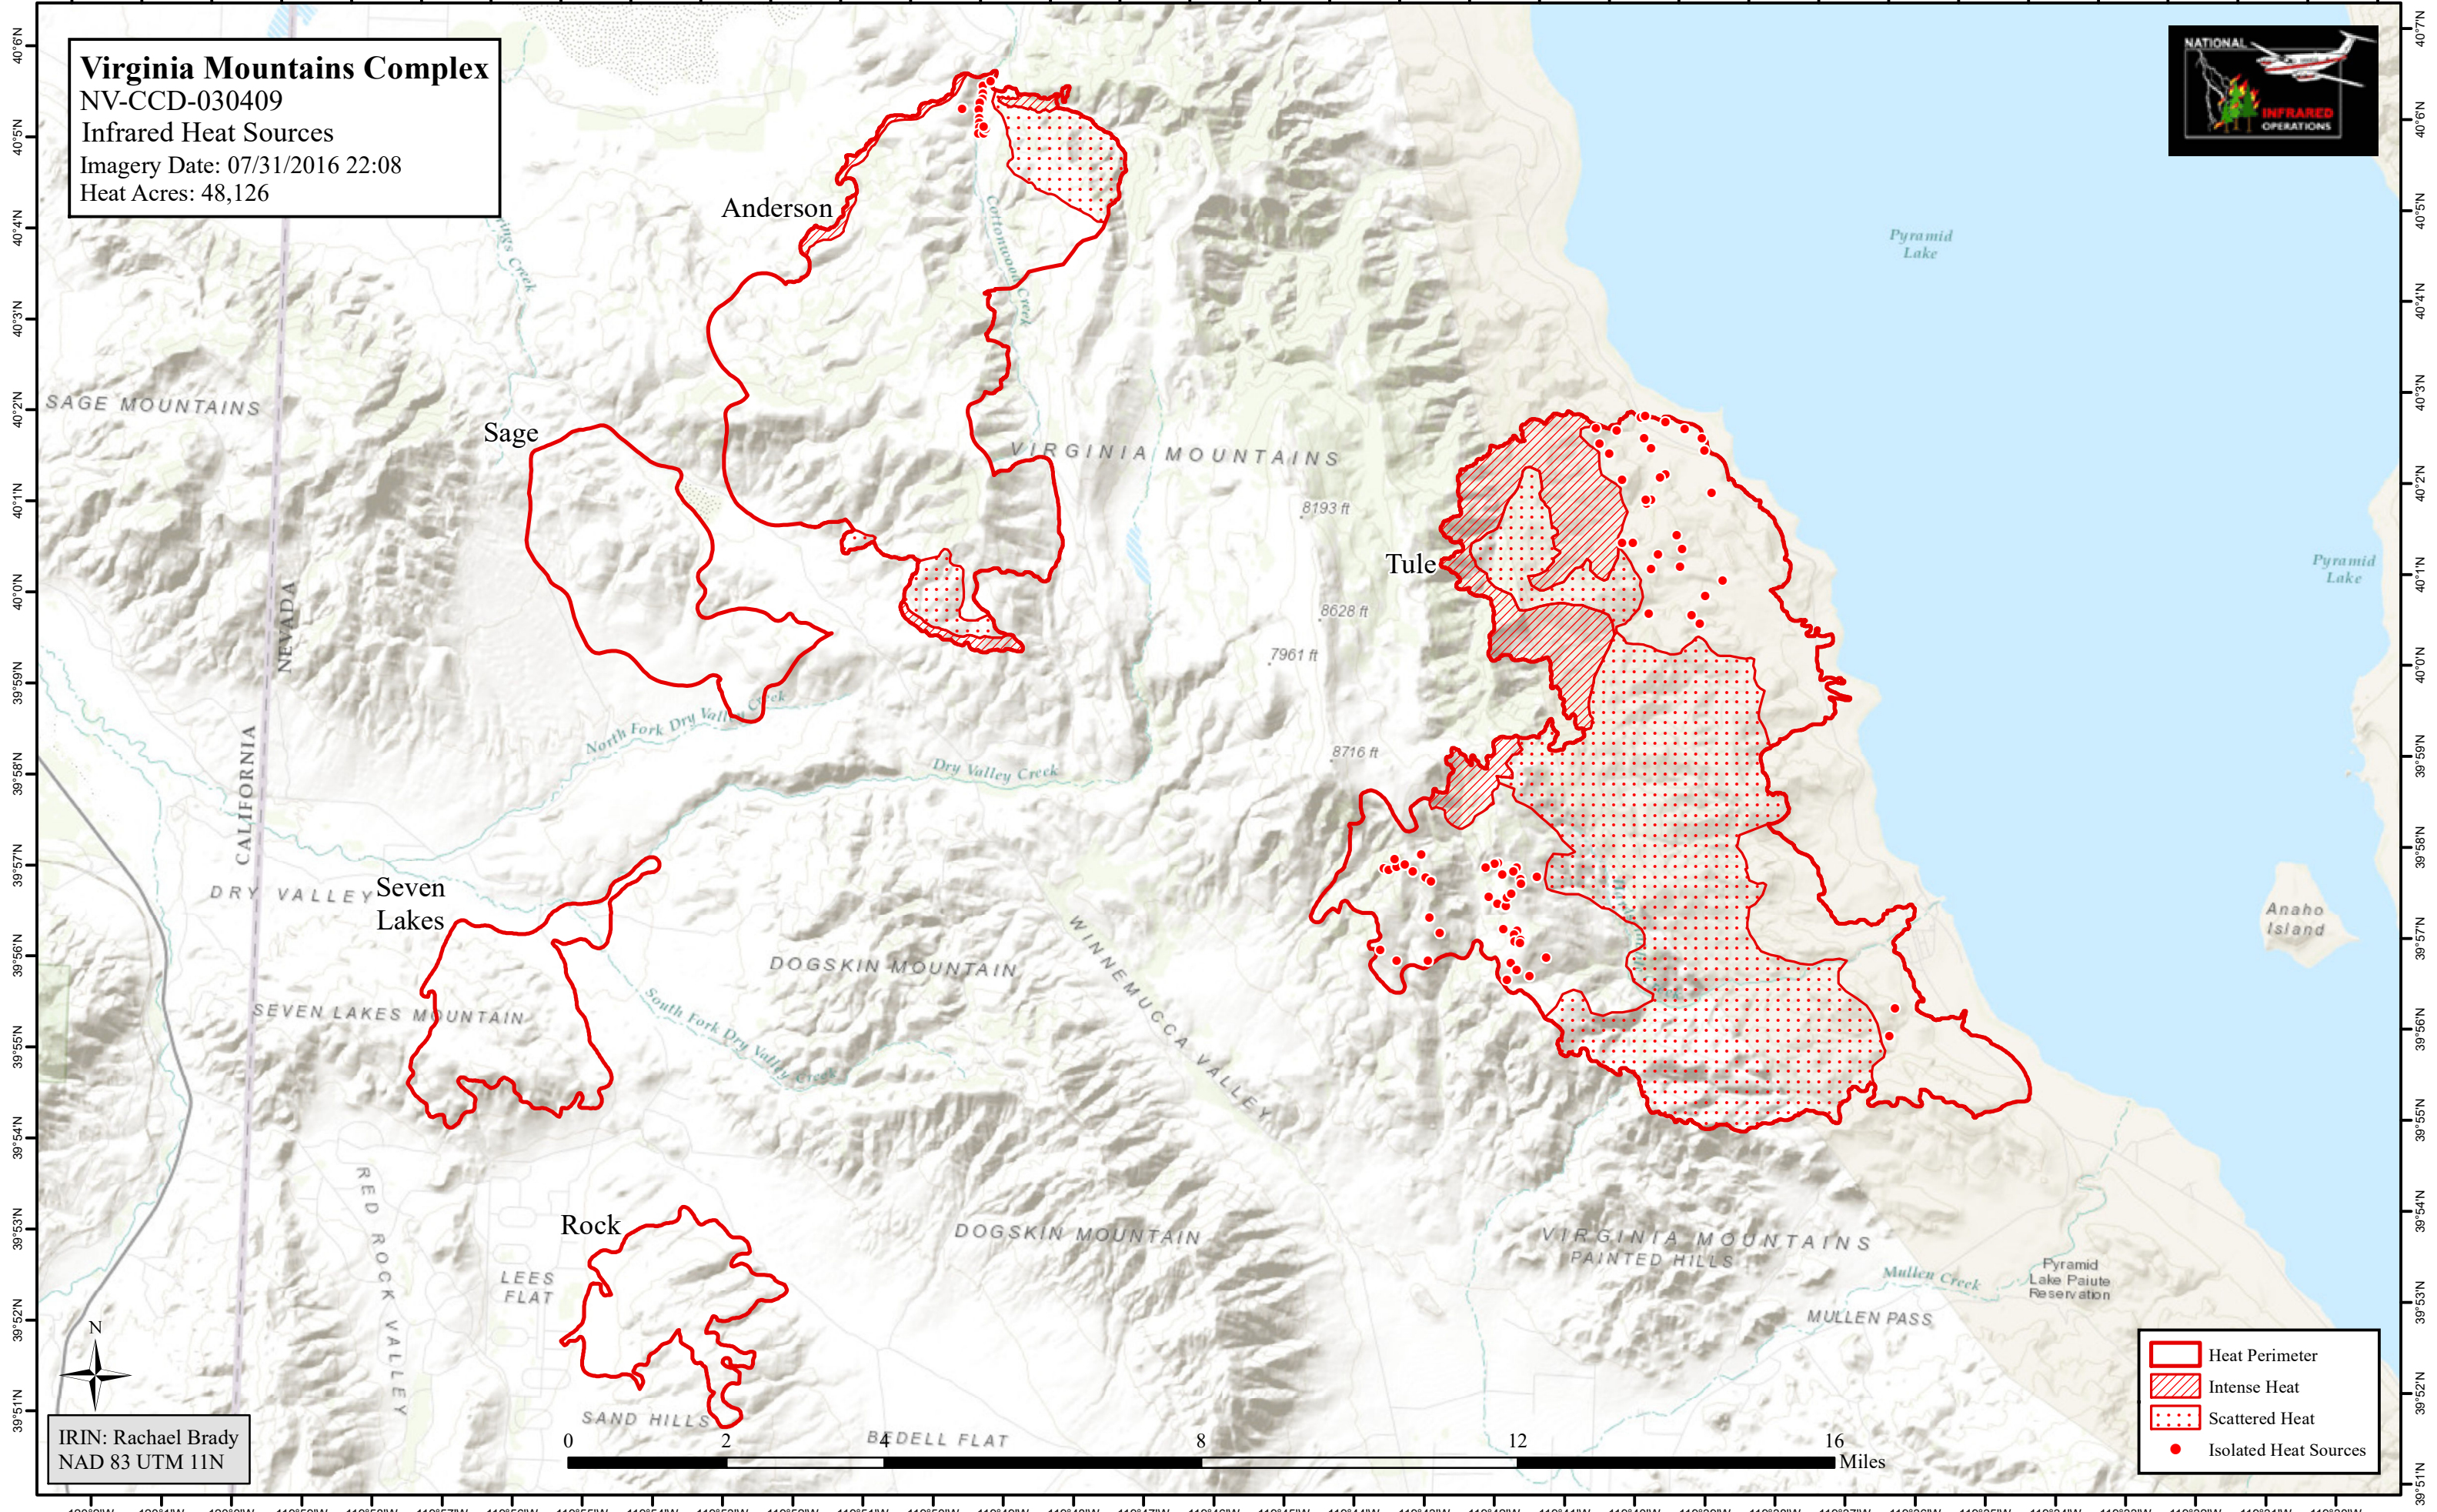

120°3'W 120°2'W 120°1'W 120°0'W 119°59'W 119°58'W 119°57'W 119°56'W 119°55'W 119°54'W 119°53'W 119°52'W 119°51'W 119°50'W 119°49'W 119°48'W 119°47'W 119°46'W 119°45'W 119°44'W 119°43'W 119°42'W 119°41'W 119°40'W 119°39'W 119°38'W 119°37'W 119°36'W 119°35'W 119°34'W 119°33'W 119°32'W 119°31'W 119°30'W

Virginia Mountains Complex
NV-CCD-030409
Infrared Heat Sources
Imagery Date: 07/31/2016 22:08
Heat Acres: 48,126

IRIN: Rachael Brady
NAD 83 UTM 11N

- Heat Perimeter
- Intense Heat
- Scattered Heat
- Isolated Heat Sources

120°2'W 120°1'W 120°0'W 119°59'W 119°58'W 119°57'W 119°56'W 119°55'W 119°54'W 119°53'W 119°52'W 119°51'W 119°50'W 119°49'W 119°48'W 119°47'W 119°46'W 119°45'W 119°44'W 119°43'W 119°42'W 119°41'W 119°40'W 119°39'W 119°38'W 119°37'W 119°36'W 119°35'W 119°34'W 119°33'W 119°32'W 119°31'W 119°30'W