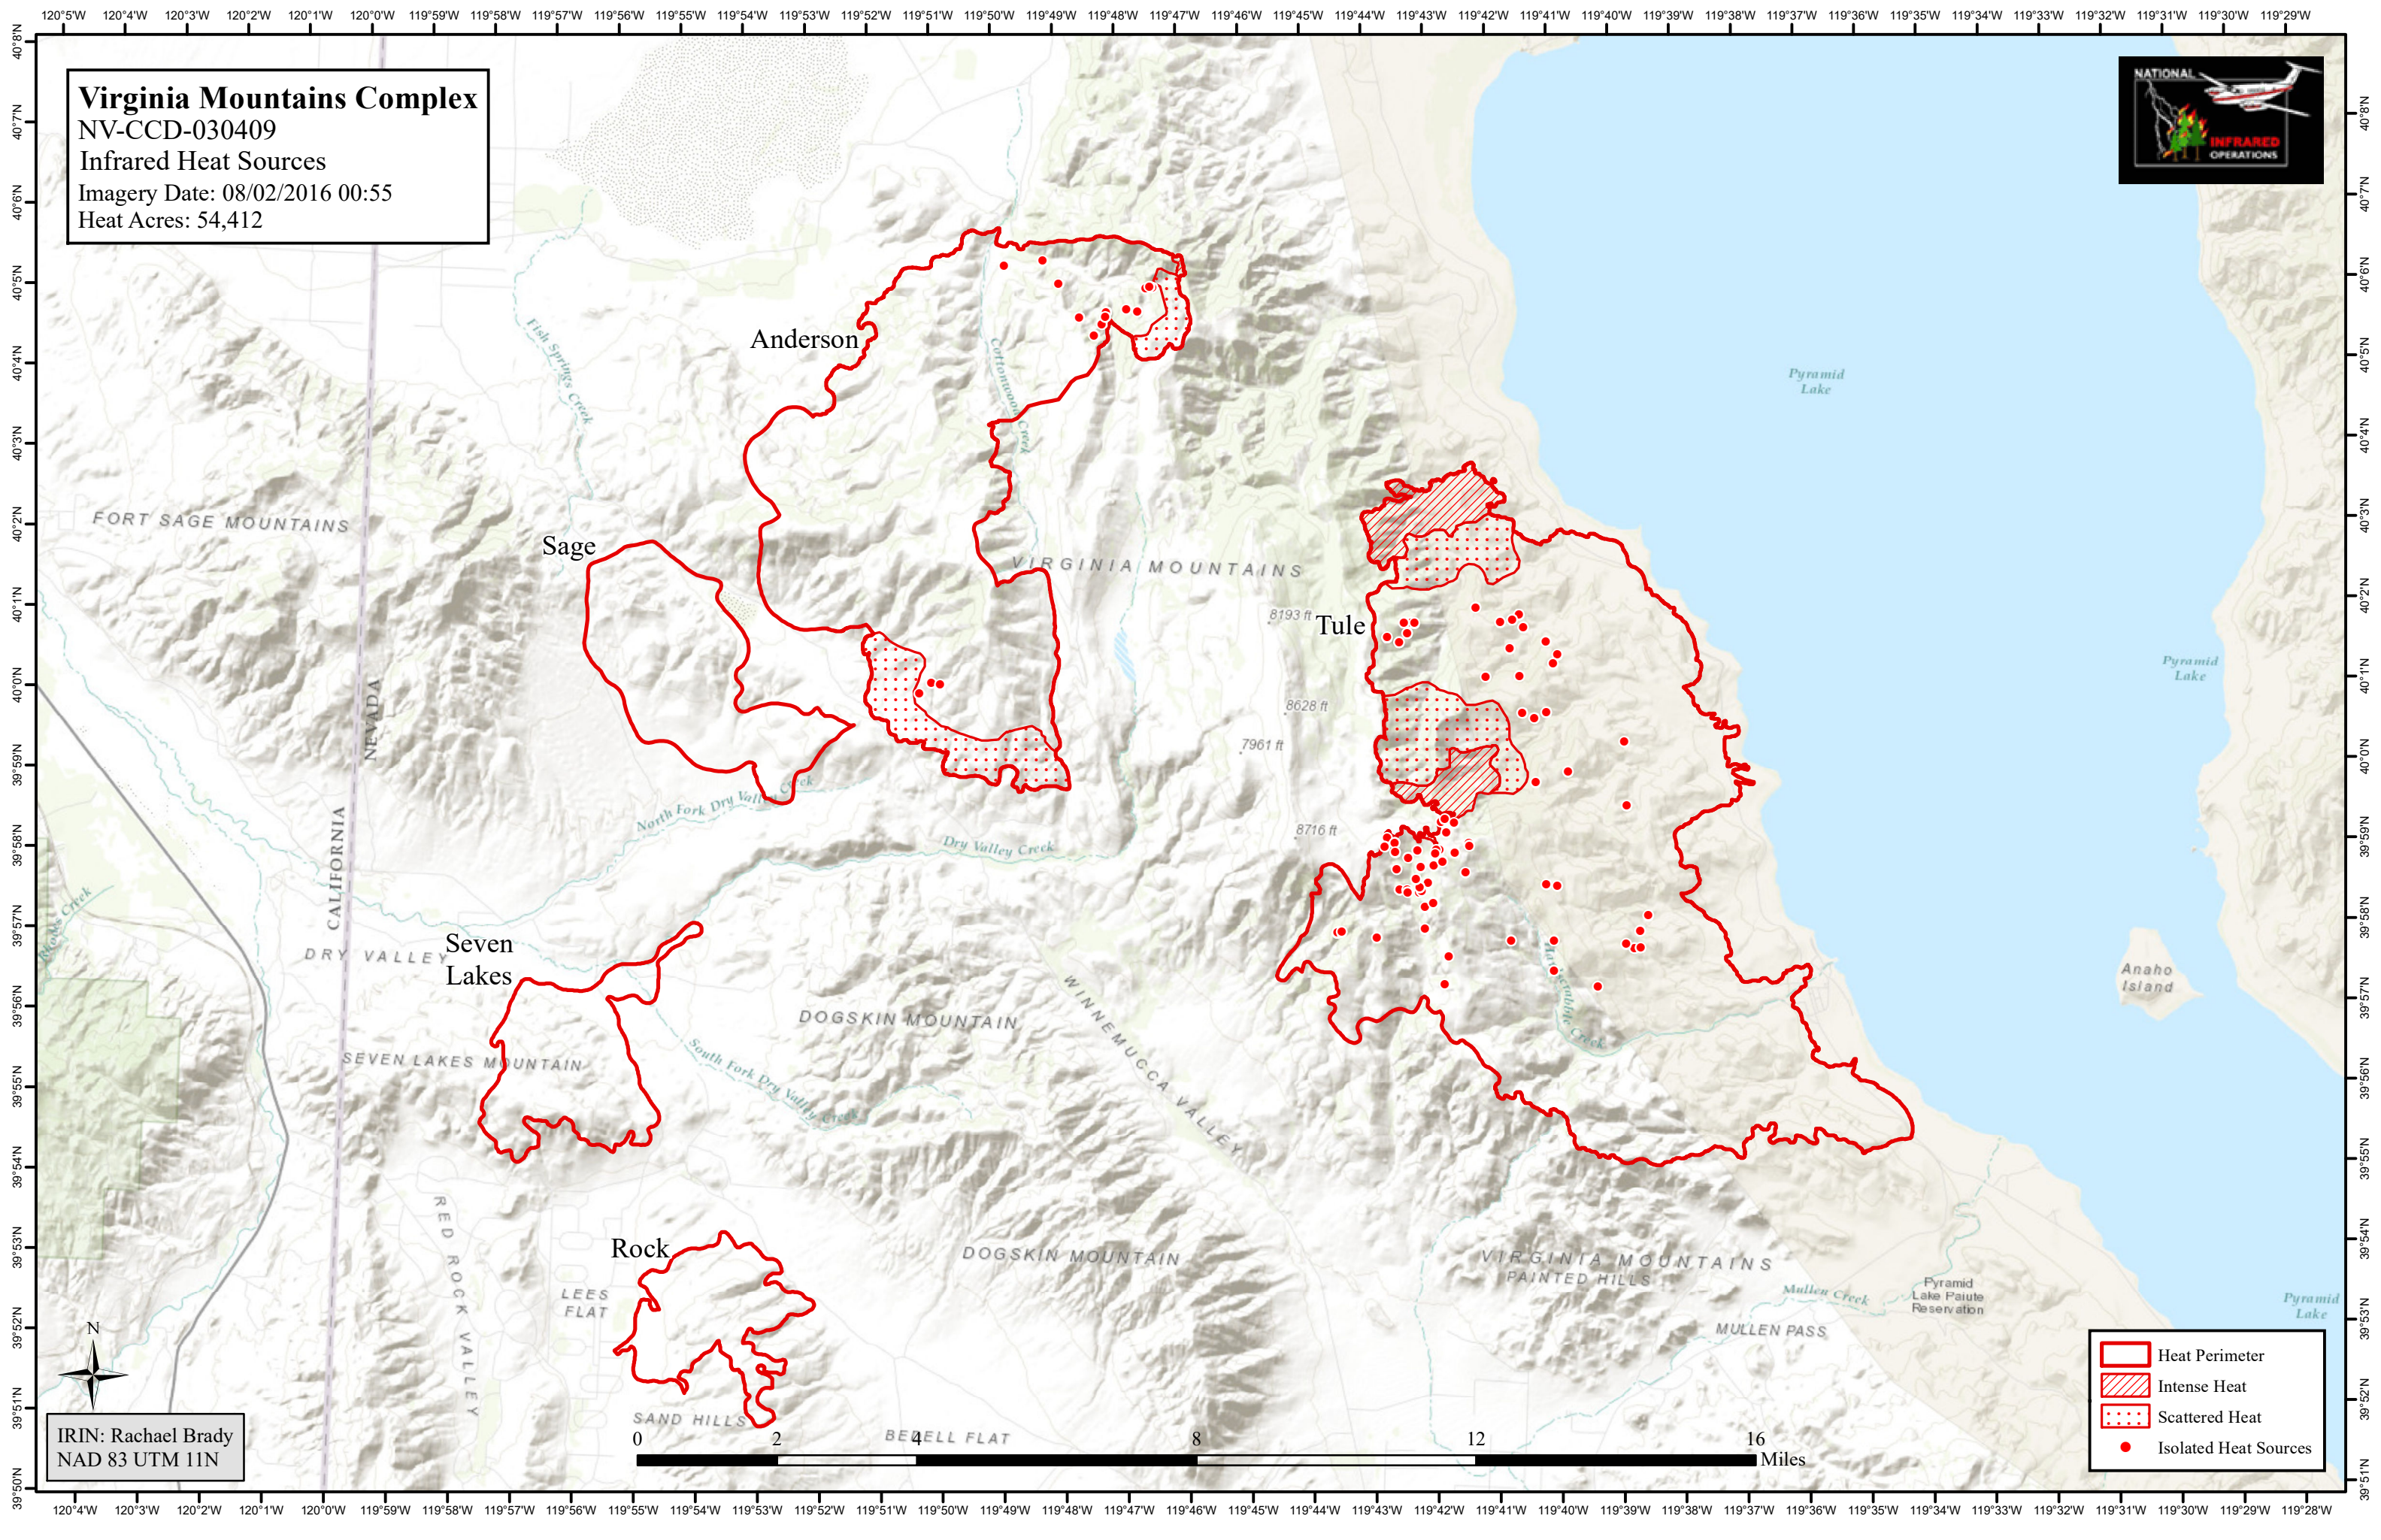

**Virginia Mountains Complex**  
 NV-CCD-030409  
 Infrared Heat Sources  
 Imagery Date: 08/02/2016 00:55  
 Heat Acres: 54,412

	Heat Perimeter
	Intense Heat
	Scattered Heat
	Isolated Heat Sources

IRIN: Rachael Brady  
 NAD 83 UTM 11N