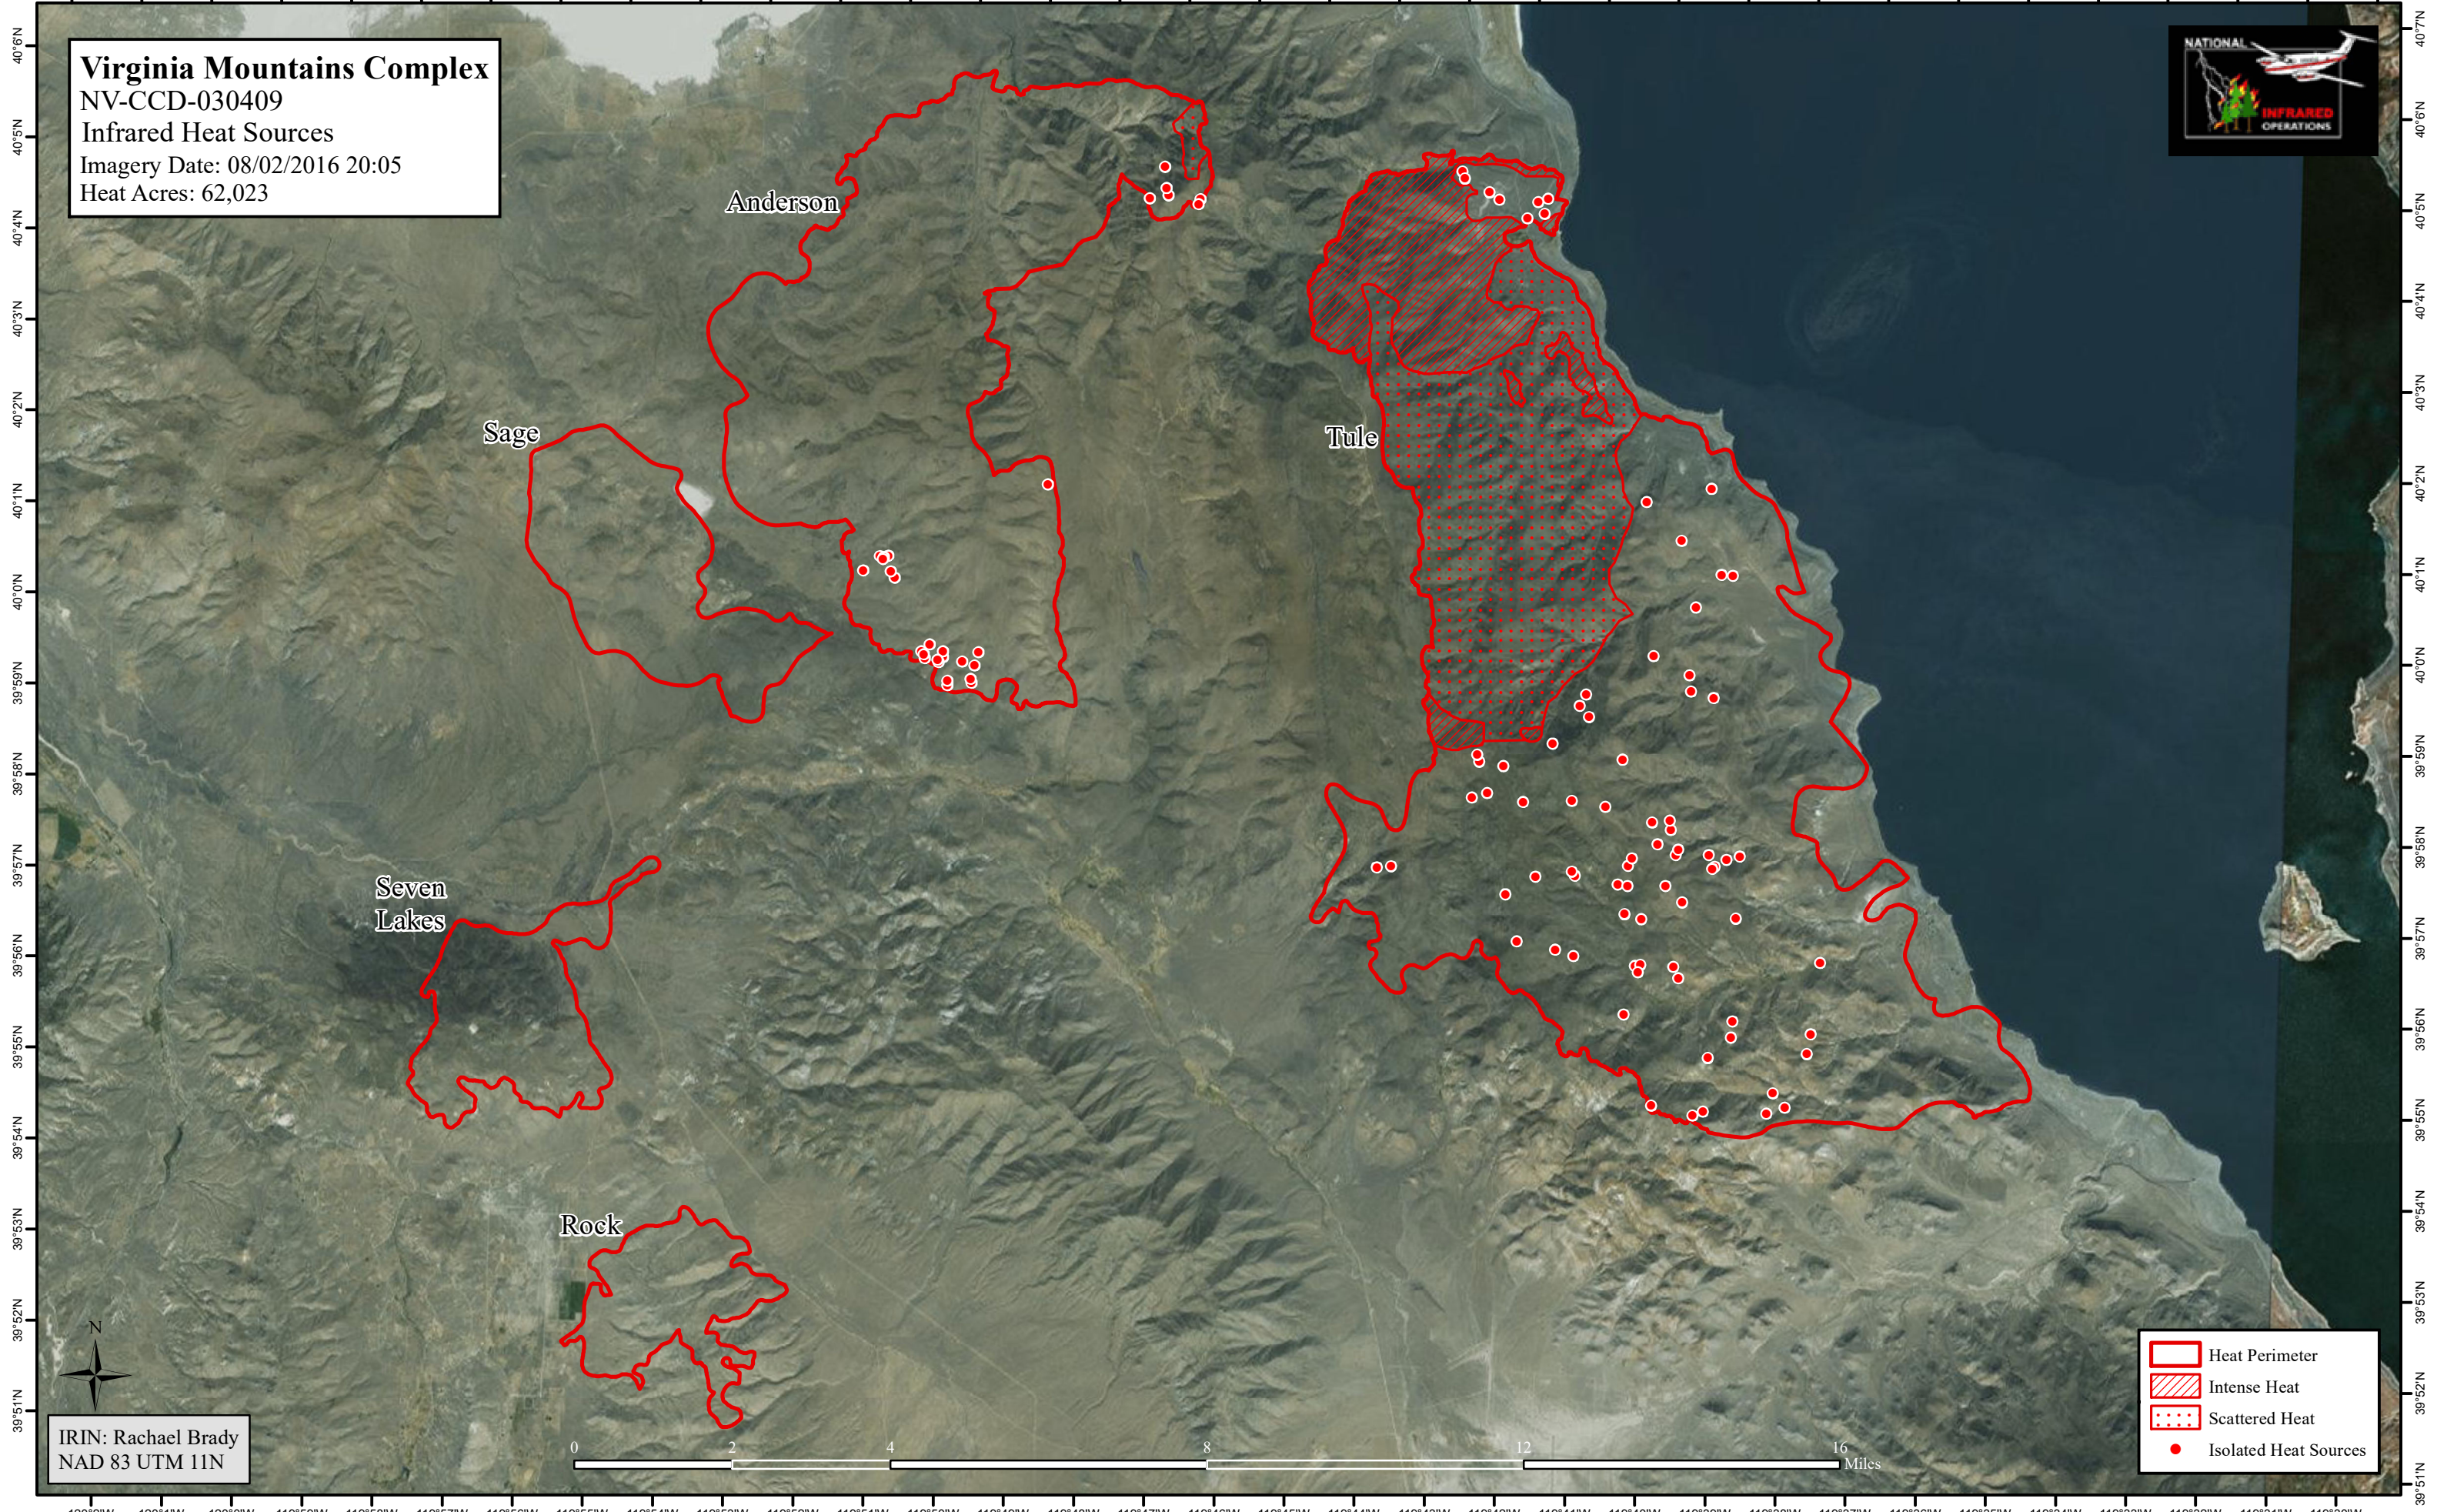

120°3'W 120°2'W 120°1'W 120°0'W 119°59'W 119°58'W 119°57'W 119°56'W 119°55'W 119°54'W 119°53'W 119°52'W 119°51'W 119°50'W 119°49'W 119°48'W 119°47'W 119°46'W 119°45'W 119°44'W 119°43'W 119°42'W 119°41'W 119°40'W 119°39'W 119°38'W 119°37'W 119°36'W 119°35'W 119°34'W 119°33'W 119°32'W 119°31'W 119°30'W

Virginia Mountains Complex
NV-CCD-030409
Infrared Heat Sources
Imagery Date: 08/02/2016 20:05
Heat Acres: 62,023

IRIN: Rachael Brady
NAD 83 UTM 11N

-  Heat Perimeter
-  Intense Heat
-  Scattered Heat
-  Isolated Heat Sources

120°2'W 120°1'W 120°0'W 119°59'W 119°58'W 119°57'W 119°56'W 119°55'W 119°54'W 119°53'W 119°52'W 119°51'W 119°50'W 119°49'W 119°48'W 119°47'W 119°46'W 119°45'W 119°44'W 119°43'W 119°42'W 119°41'W 119°40'W 119°39'W 119°38'W 119°37'W 119°36'W 119°35'W 119°34'W 119°33'W 119°32'W 119°31'W 119°30'W