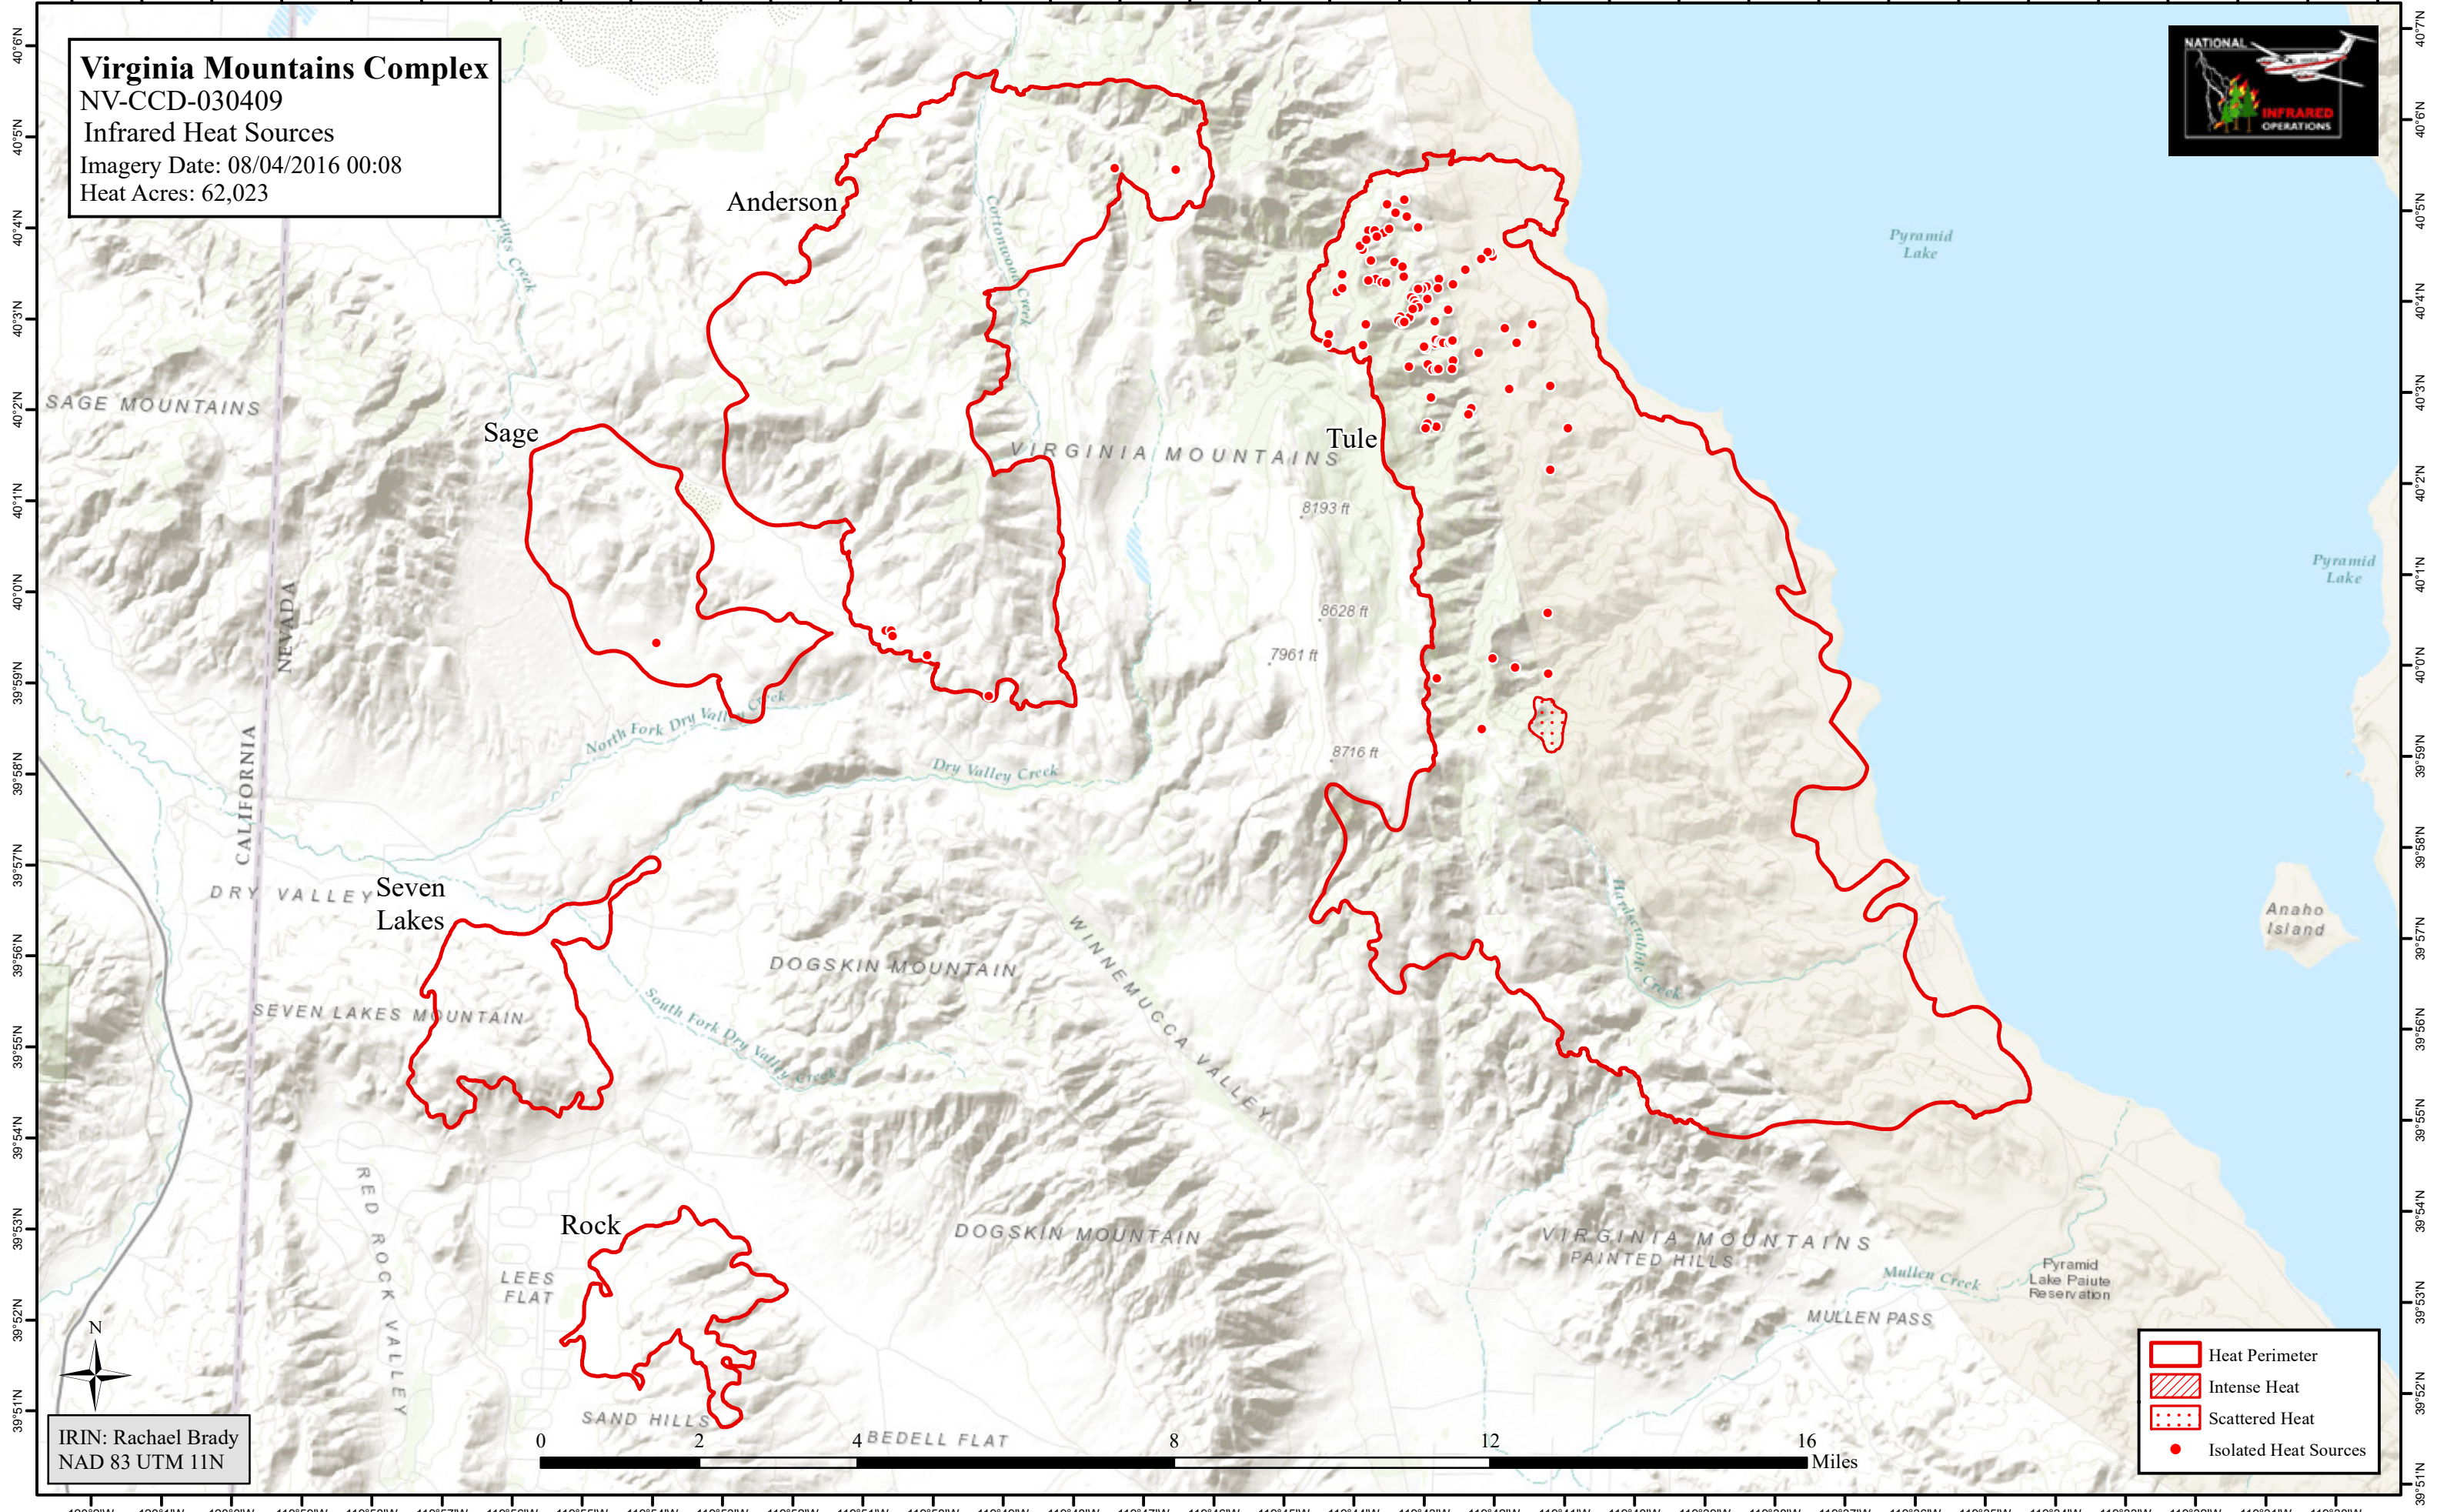

120°3'W 120°2'W 120°1'W 120°0'W 119°59'W 119°58'W 119°57'W 119°56'W 119°55'W 119°54'W 119°53'W 119°52'W 119°51'W 119°50'W 119°49'W 119°48'W 119°47'W 119°46'W 119°45'W 119°44'W 119°43'W 119°42'W 119°41'W 119°40'W 119°39'W 119°38'W 119°37'W 119°36'W 119°35'W 119°34'W 119°33'W 119°32'W 119°31'W 119°30'W

Virginia Mountains Complex
NV-CCD-030409
Infrared Heat Sources
Imagery Date: 08/04/2016 00:08
Heat Acres: 62,023

IRIN: Rachael Brady
NAD 83 UTM 11N

-  Heat Perimeter
-  Intense Heat
-  Scattered Heat
-  Isolated Heat Sources

120°2'W 120°1'W 120°0'W 119°59'W 119°58'W 119°57'W 119°56'W 119°55'W 119°54'W 119°53'W 119°52'W 119°51'W 119°50'W 119°49'W 119°48'W 119°47'W 119°46'W 119°45'W 119°44'W 119°43'W 119°42'W 119°41'W 119°40'W 119°39'W 119°38'W 119°37'W 119°36'W 119°35'W 119°34'W 119°33'W 119°32'W 119°31'W 119°30'W