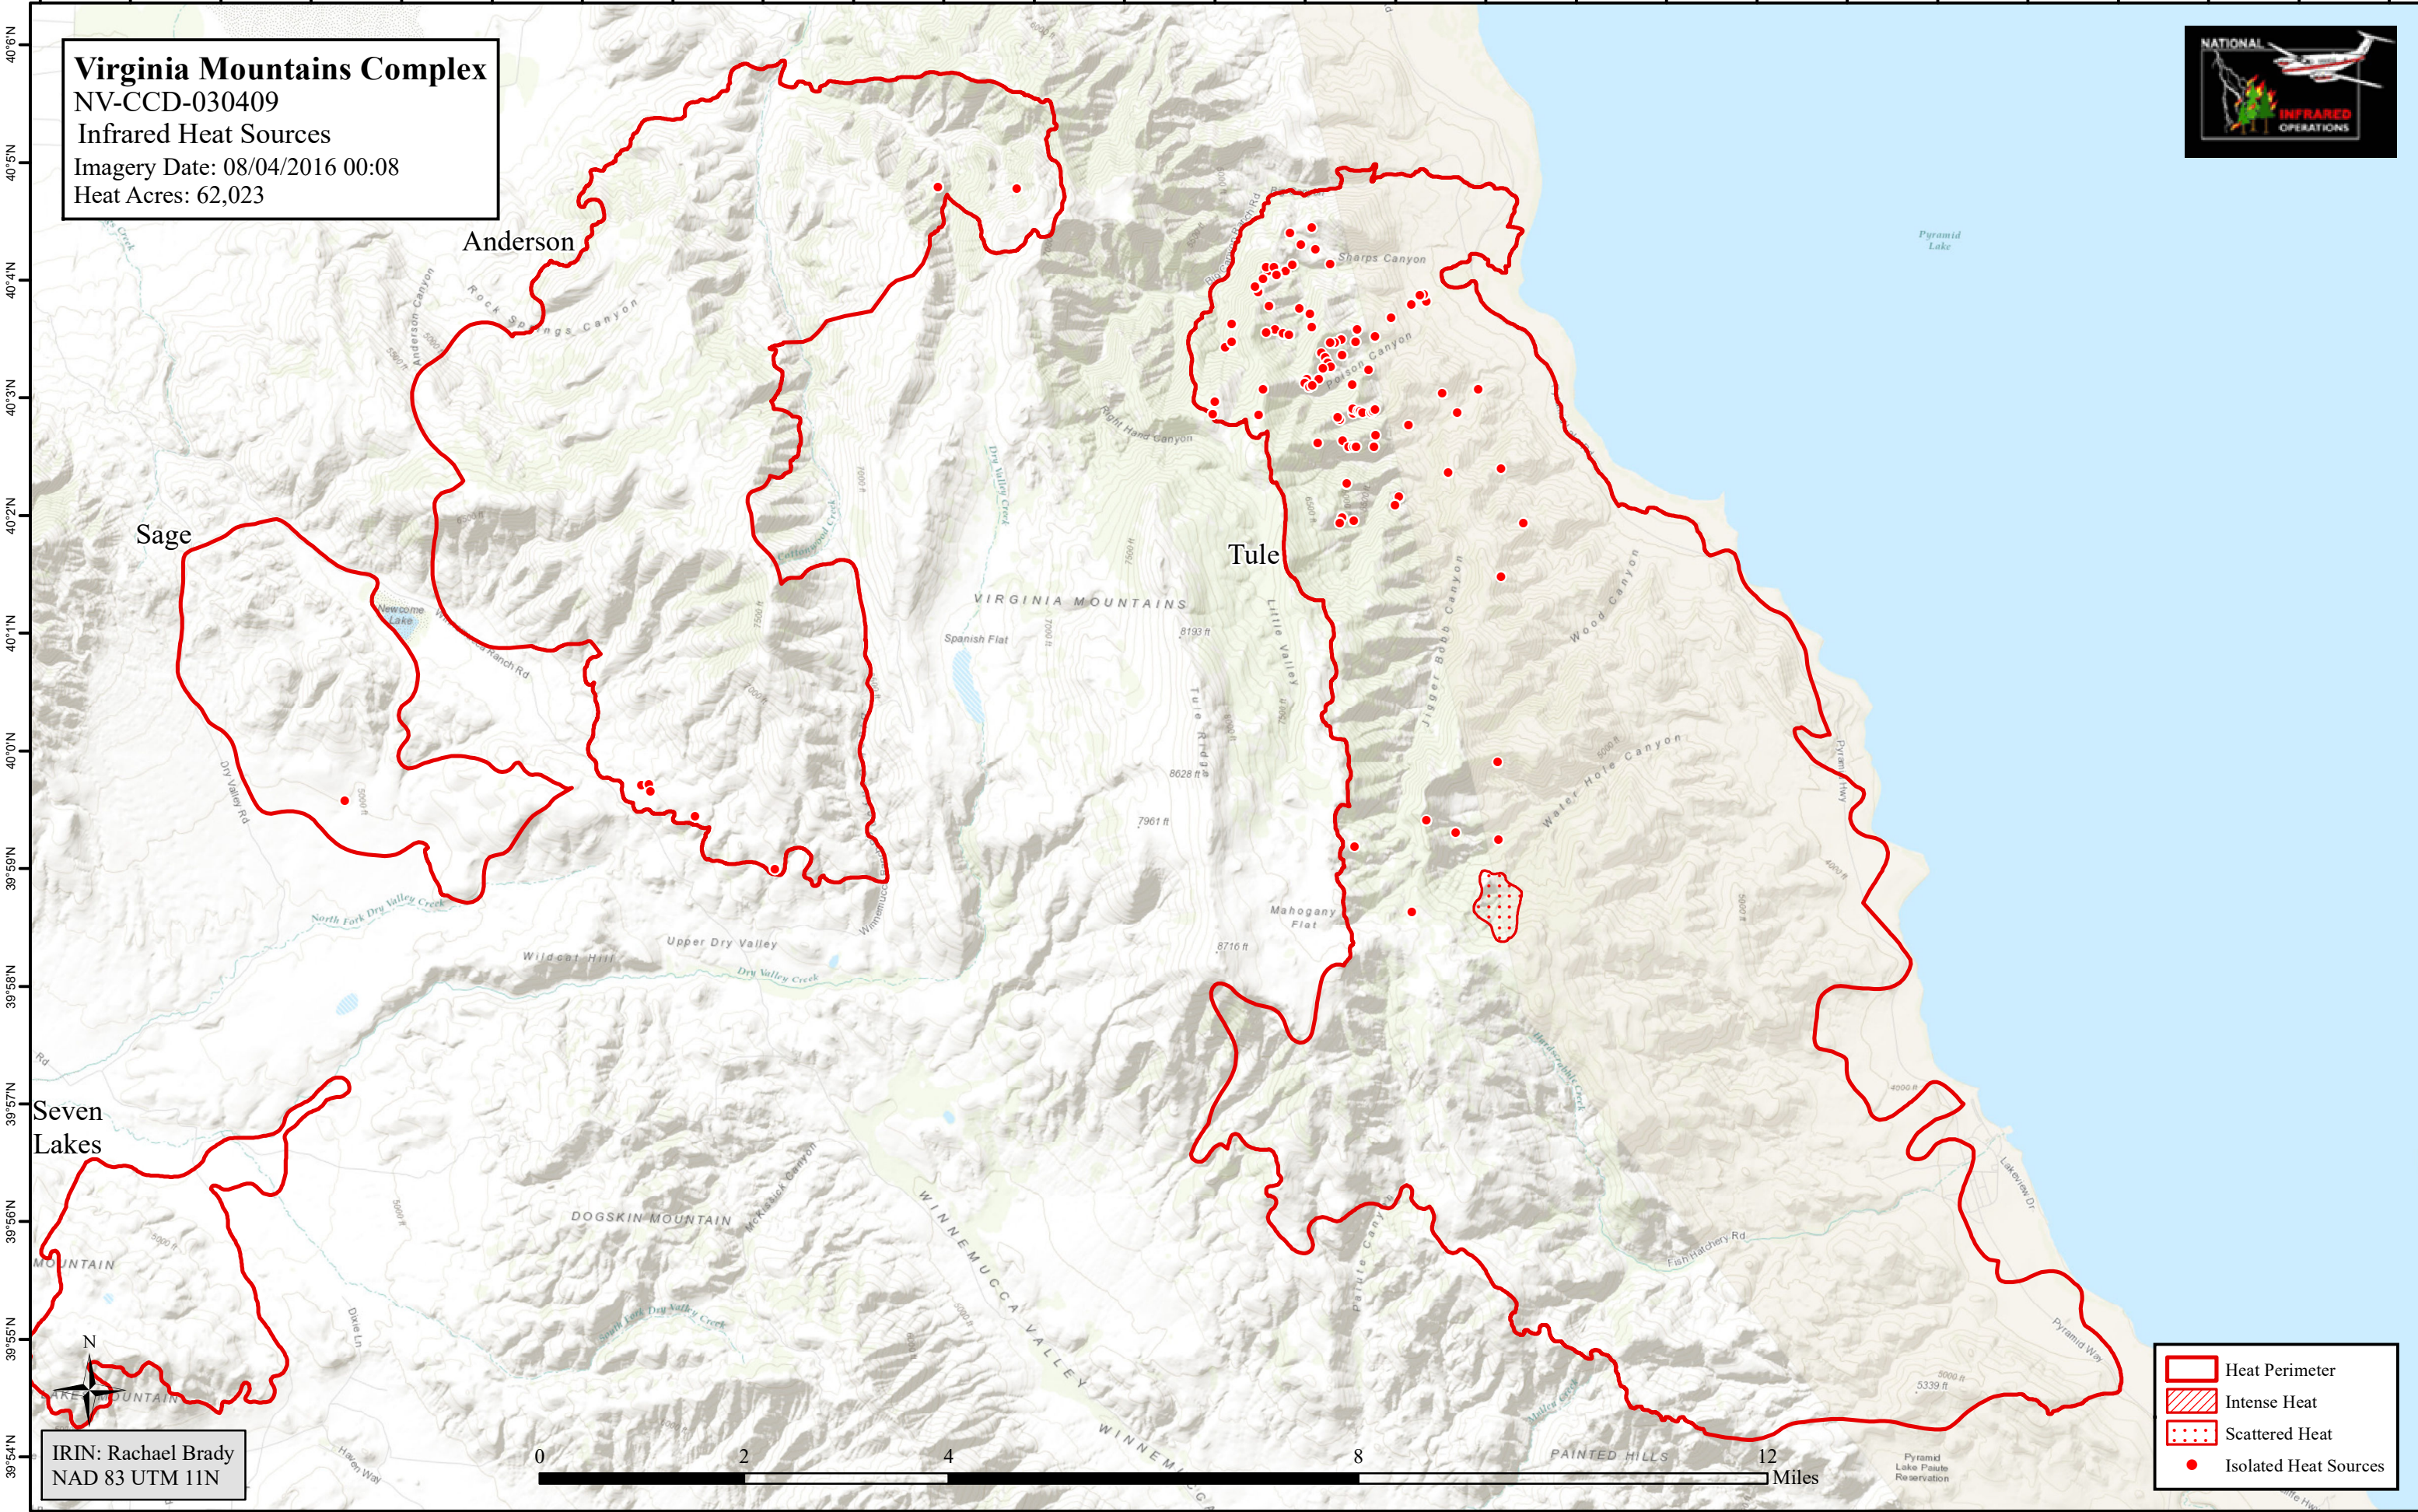

119°58'W 119°57'W 119°56'W 119°55'W 119°54'W 119°53'W 119°52'W 119°51'W 119°50'W 119°49'W 119°48'W 119°47'W 119°46'W 119°45'W 119°44'W 119°43'W 119°42'W 119°41'W 119°40'W 119°39'W 119°38'W 119°37'W 119°36'W 119°35'W 119°34'W 119°33'W 119°32'W

Virginia Mountains Complex
NV-CCD-030409
Infrared Heat Sources
Imagery Date: 08/04/2016 00:08
Heat Acres: 62,023

119°57'W 119°56'W 119°55'W 119°54'W 119°53'W 119°52'W 119°51'W 119°50'W 119°49'W 119°48'W 119°47'W 119°46'W 119°45'W 119°44'W 119°43'W 119°42'W 119°41'W 119°40'W 119°39'W 119°38'W 119°37'W 119°36'W 119°35'W 119°34'W 119°33'W 119°32'W

IRIN: Rachael Brady
NAD 83 UTM 11N

-  Heat Perimeter
-  Intense Heat
-  Scattered Heat
-  Isolated Heat Sources