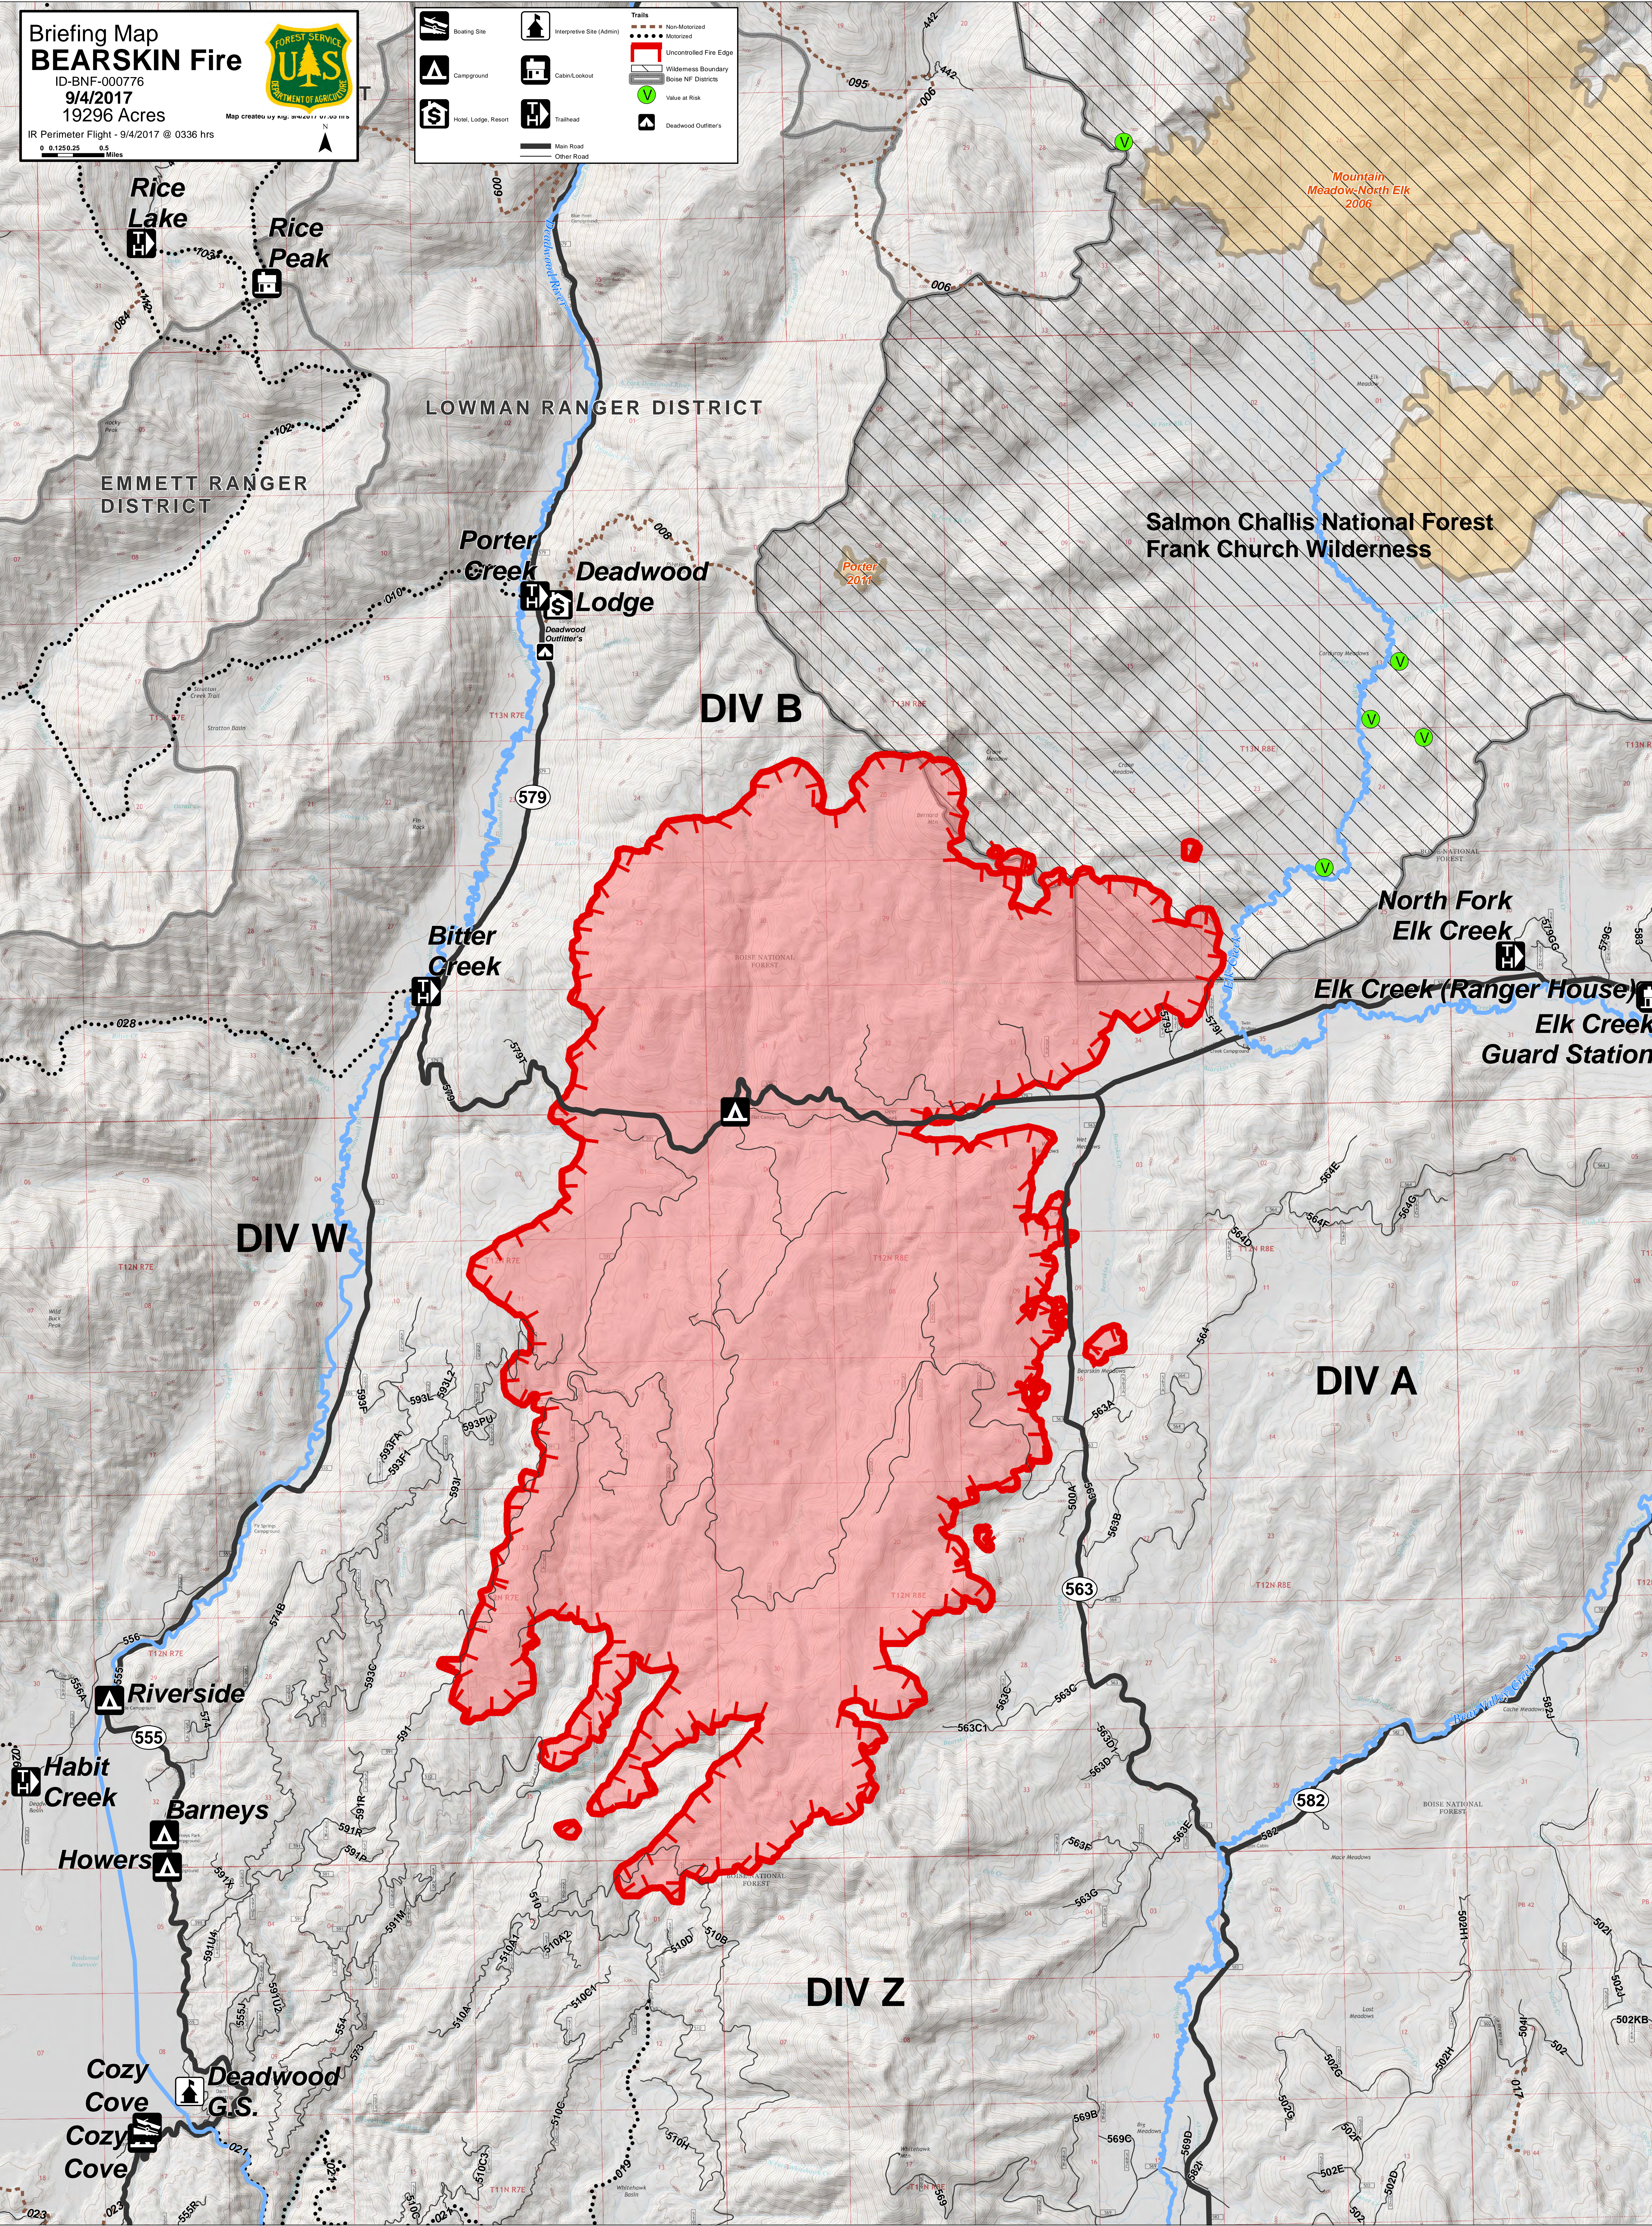

# Briefing Map BEARSKIN Fire

ID-BNF-000776  
9/4/2017  
19296 Acres

IR Perimeter Flight - 9/4/2017 @ 0336 hrs

Map created by sig. 9/4/2017 11:30:00 AM

Mountain Meadow-North Elk 2006

Salmon Challis National Forest  
Frank Church Wilderness

DIV B

DIV W

DIV A

DIV Z

Rice Lake

Rice Peak

EMMETT RANGER DISTRICT

LOWMAN RANGER DISTRICT

Porter Creek  
Deadwood Lodge

Bitter Creek

North Fork Elk Creek

Elk Creek (Ranger House)  
Elk Creek Guard Station

Riverside

Habit Creek

Barneys

Howers