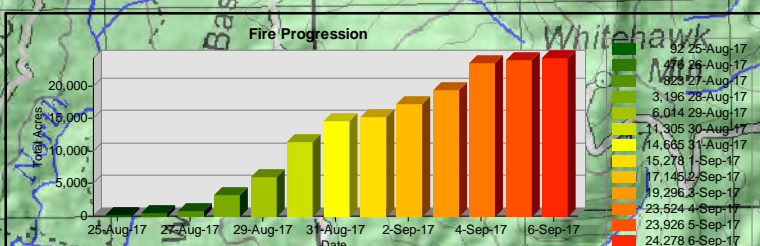

GMU 34

SALMON CHALLIS NATIONAL FOREST
FRANK CHURCH WILDERNESS

555 RIVERSIDE
27 BARNEYS
28 HOWERS

8
29
COVE
DEADWOOD

Progression Map
BEARSKIN Fire
ID-BNF-000776
9/6/2017
23926 Acres

IR Perimeter Flight - 9/6/2017 @ 0426 hrs

0 0.25 0.5 1 Miles

9/6/2017 24278 ac
9/5/2017 23926 ac
8/31/2017 14665 ac
8/30/2017 11305 ac
8/29/2017 6014 ac
8/28/2017 3196 ac
8/27/2017 823 ac
9/2/2017 17145 ac
9/1/2017 15278 ac
9/3/2017 19296 ac
9/4/2017 23524 ac