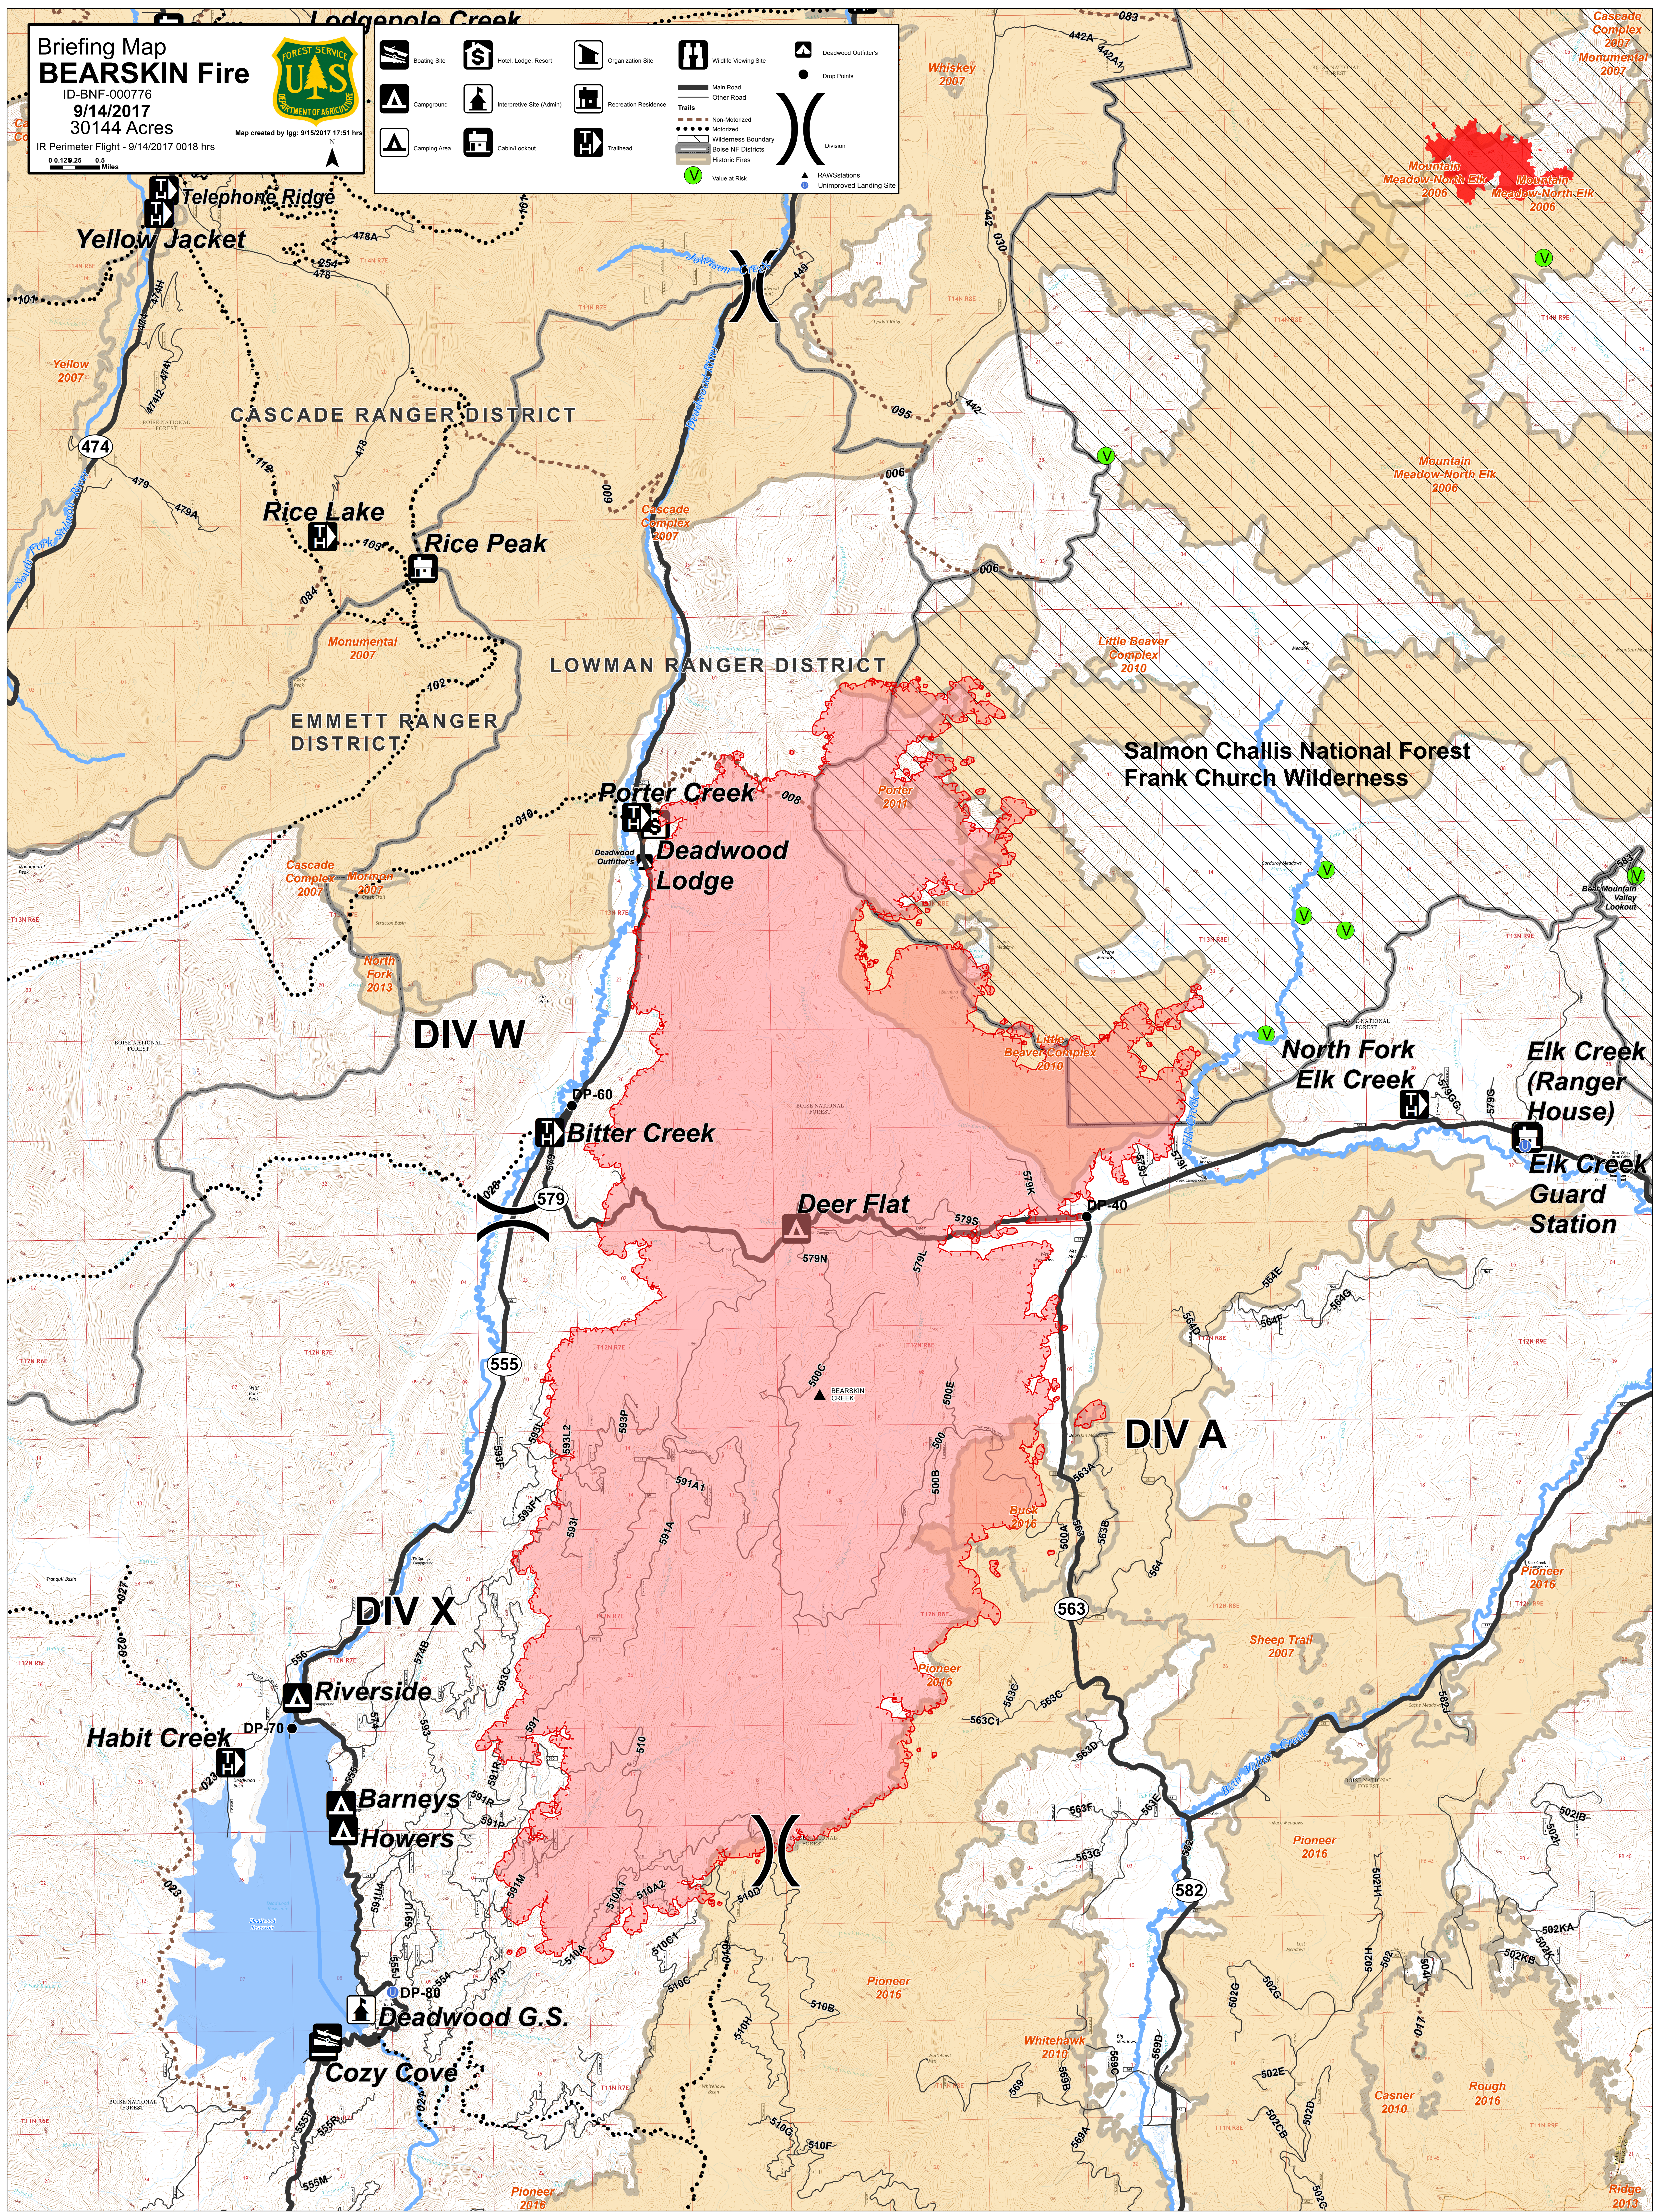

# Briefing Map BEARSKIN Fire

ID-BNF-000776  
9/14/2017  
30144 Acres

IR Perimeter Flight - 9/14/2017 0018 hrs

Map created by lgg: 9/15/2017 17:51 hrs

Telephone Ridge  
Yellow Jacket

CASCADE RANGER DISTRICT

Rice Lake  
Rice Peak

EMMETT RANGER DISTRICT

LOWMAN RANGER DISTRICT

Porter Creek  
Deadwood Lodge

DIV W

Bitter Creek

Deer Flat

DIV A

DIV X

Riverside

Habit Creek

Barneys  
Howers

Deadwood G.S.

Cozy Cove

Salmon Challis National Forest  
Frank Church Wilderness

North Fork  
Elk Creek

North  
Fork  
2013

Porter  
2011

Little  
Beaver  
Complex  
2010

Buck  
2016

Pioneer  
2016

Sheep Trail  
2007

Pioneer  
2016

Whitehawk  
2010