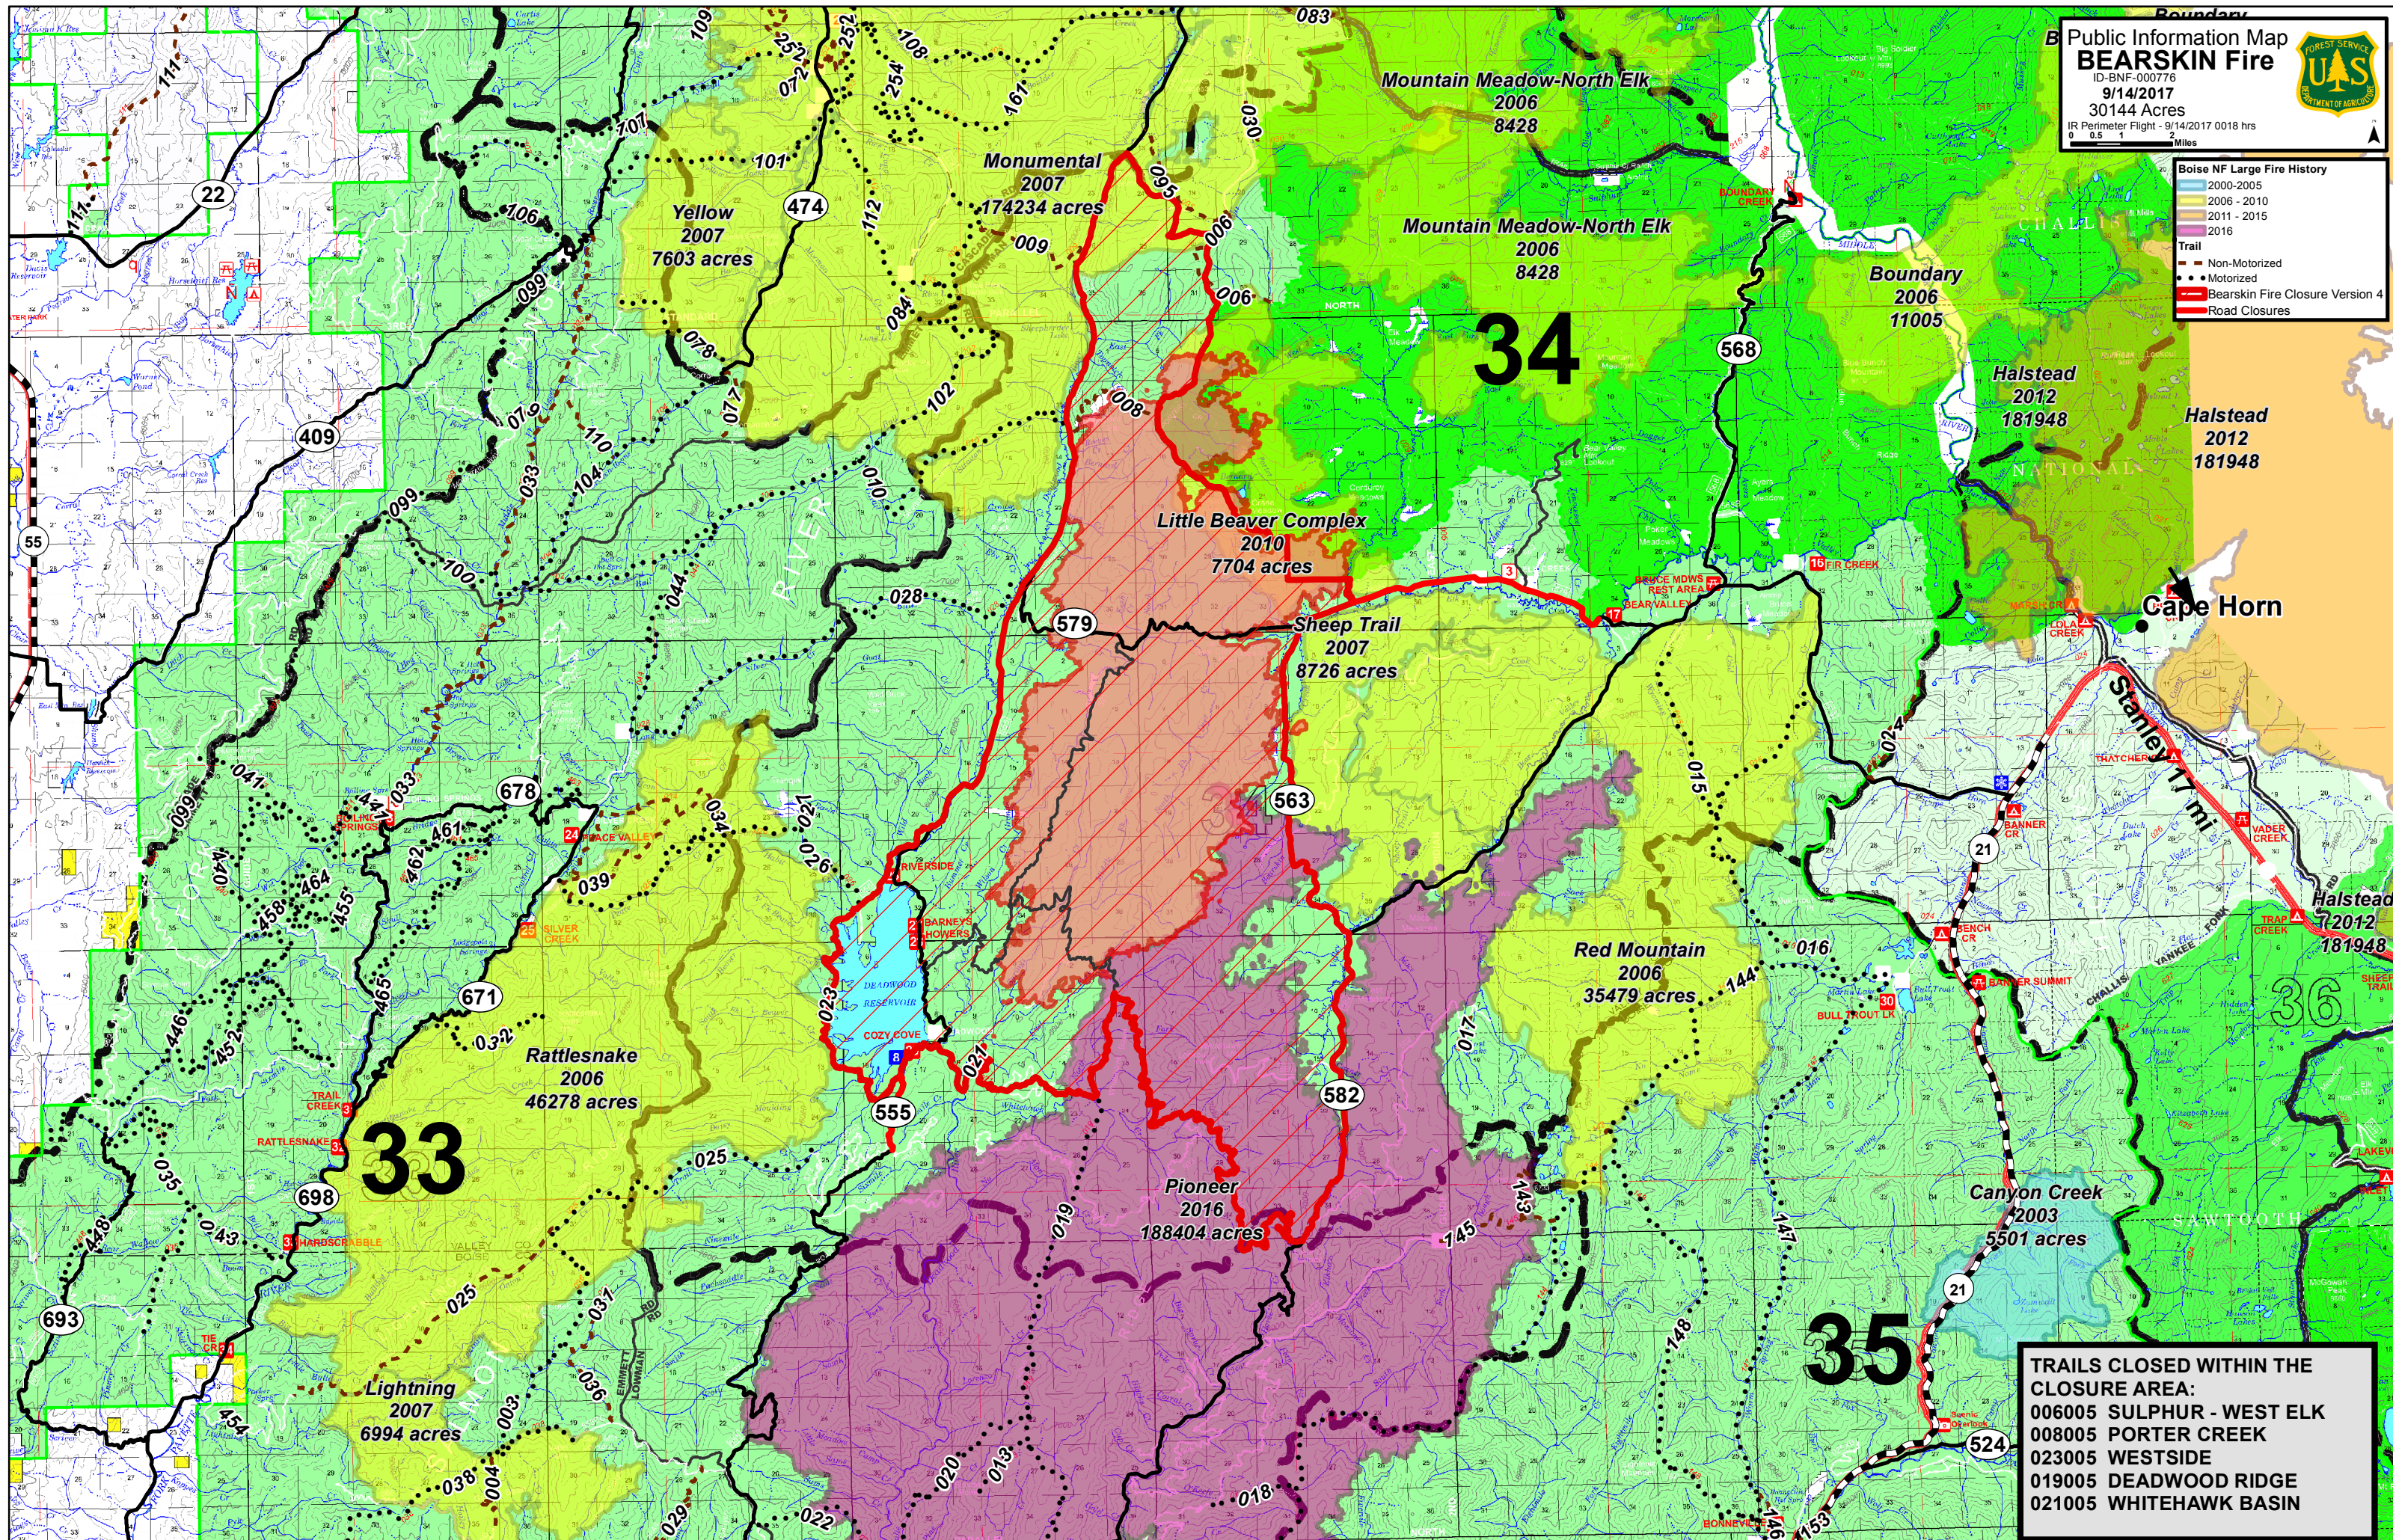

Public Information Map
BEARSKIN Fire
 ID-BNF-000776
 9/14/2017
 30144 Acres
 IR Perimeter Flight - 9/14/2017 0018 hrs

Boise NF Large Fire History

- 2000-2005
- 2006 - 2010
- 2011 - 2015
- 2016

Trail

- Non-Motorized
- Motorized

Bearskin Fire Closure Version 4

- Road Closures

TRAILS CLOSED WITHIN THE CLOSURE AREA:

- 006005 SULPHUR - WEST ELK
- 008005 PORTER CREEK
- 023005 WESTSIDE
- 019005 DEADWOOD RIDGE
- 021005 WHITEHAWK BASIN