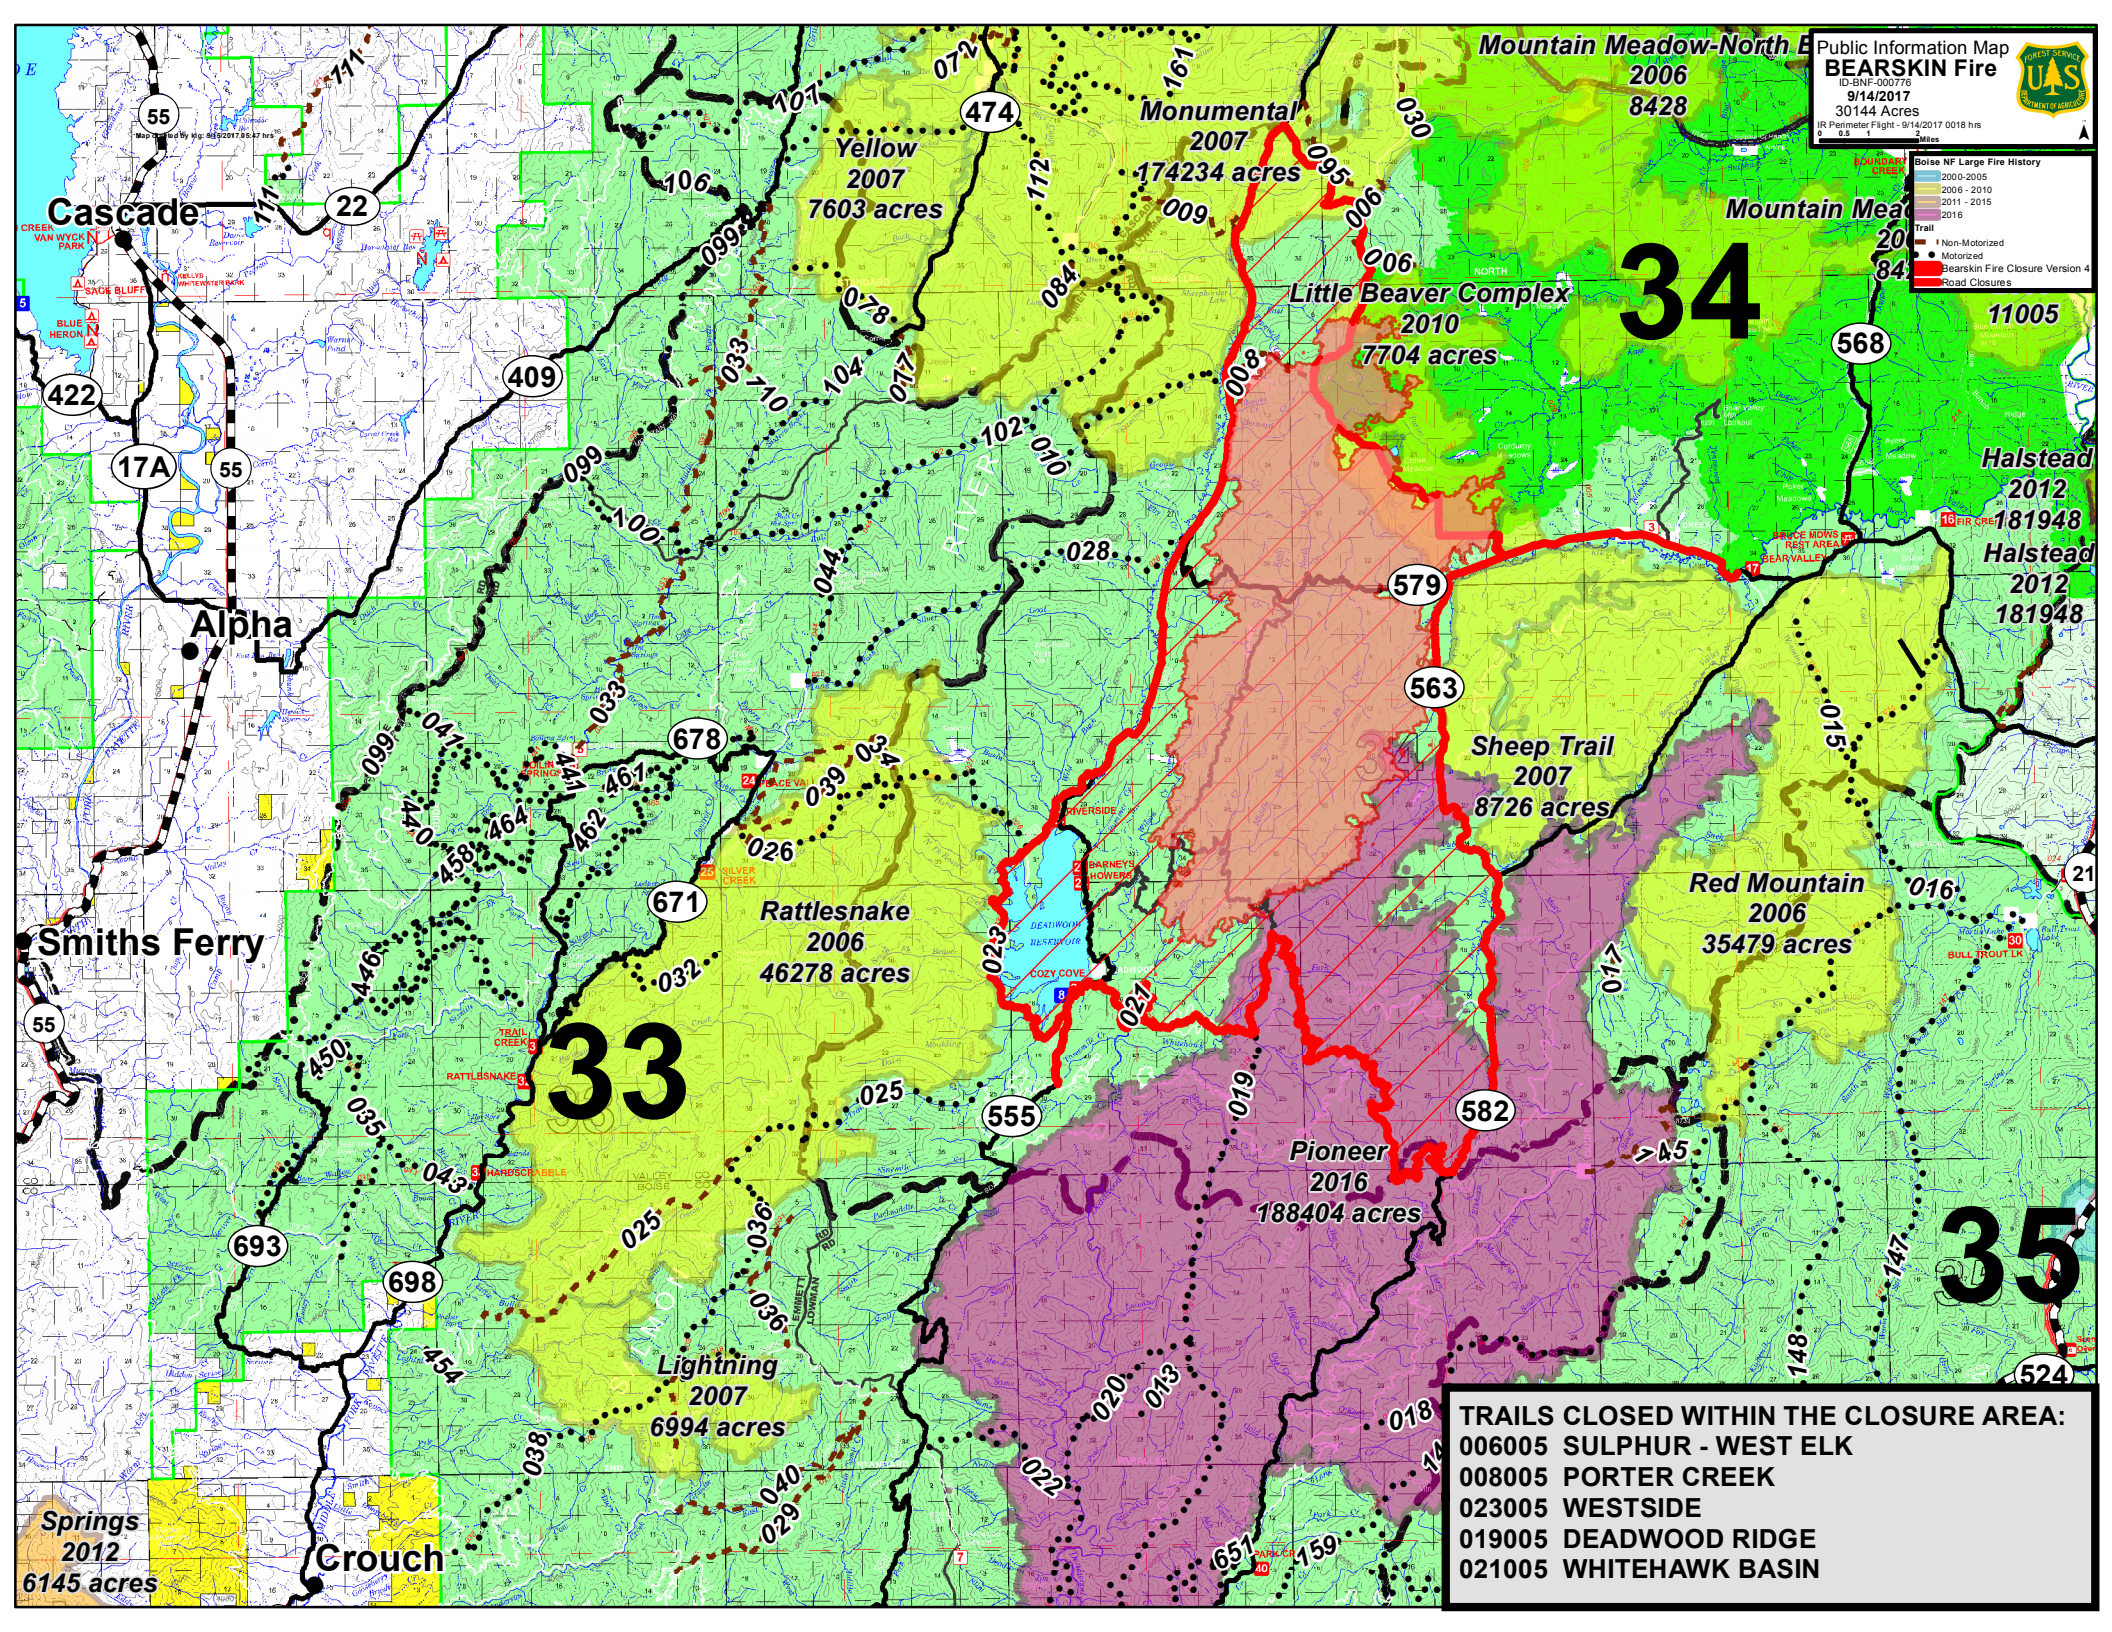

Boise NF Large Fire History

- 2006-2005
- 2006-2010
- 2011-2015
- 2016

Trail

- Motorized
- Non-Motorized
- Bearskin Fire Closure Version 4
- Road Closures

- TRAILS CLOSED WITHIN THE CLOSURE AREA:**
- 006005 SULPHUR - WEST ELK
 - 008005 PORTER CREEK
 - 023005 WESTSIDE
 - 019005 DEADWOOD RIDGE
 - 021005 WHITEHAWK BASIN