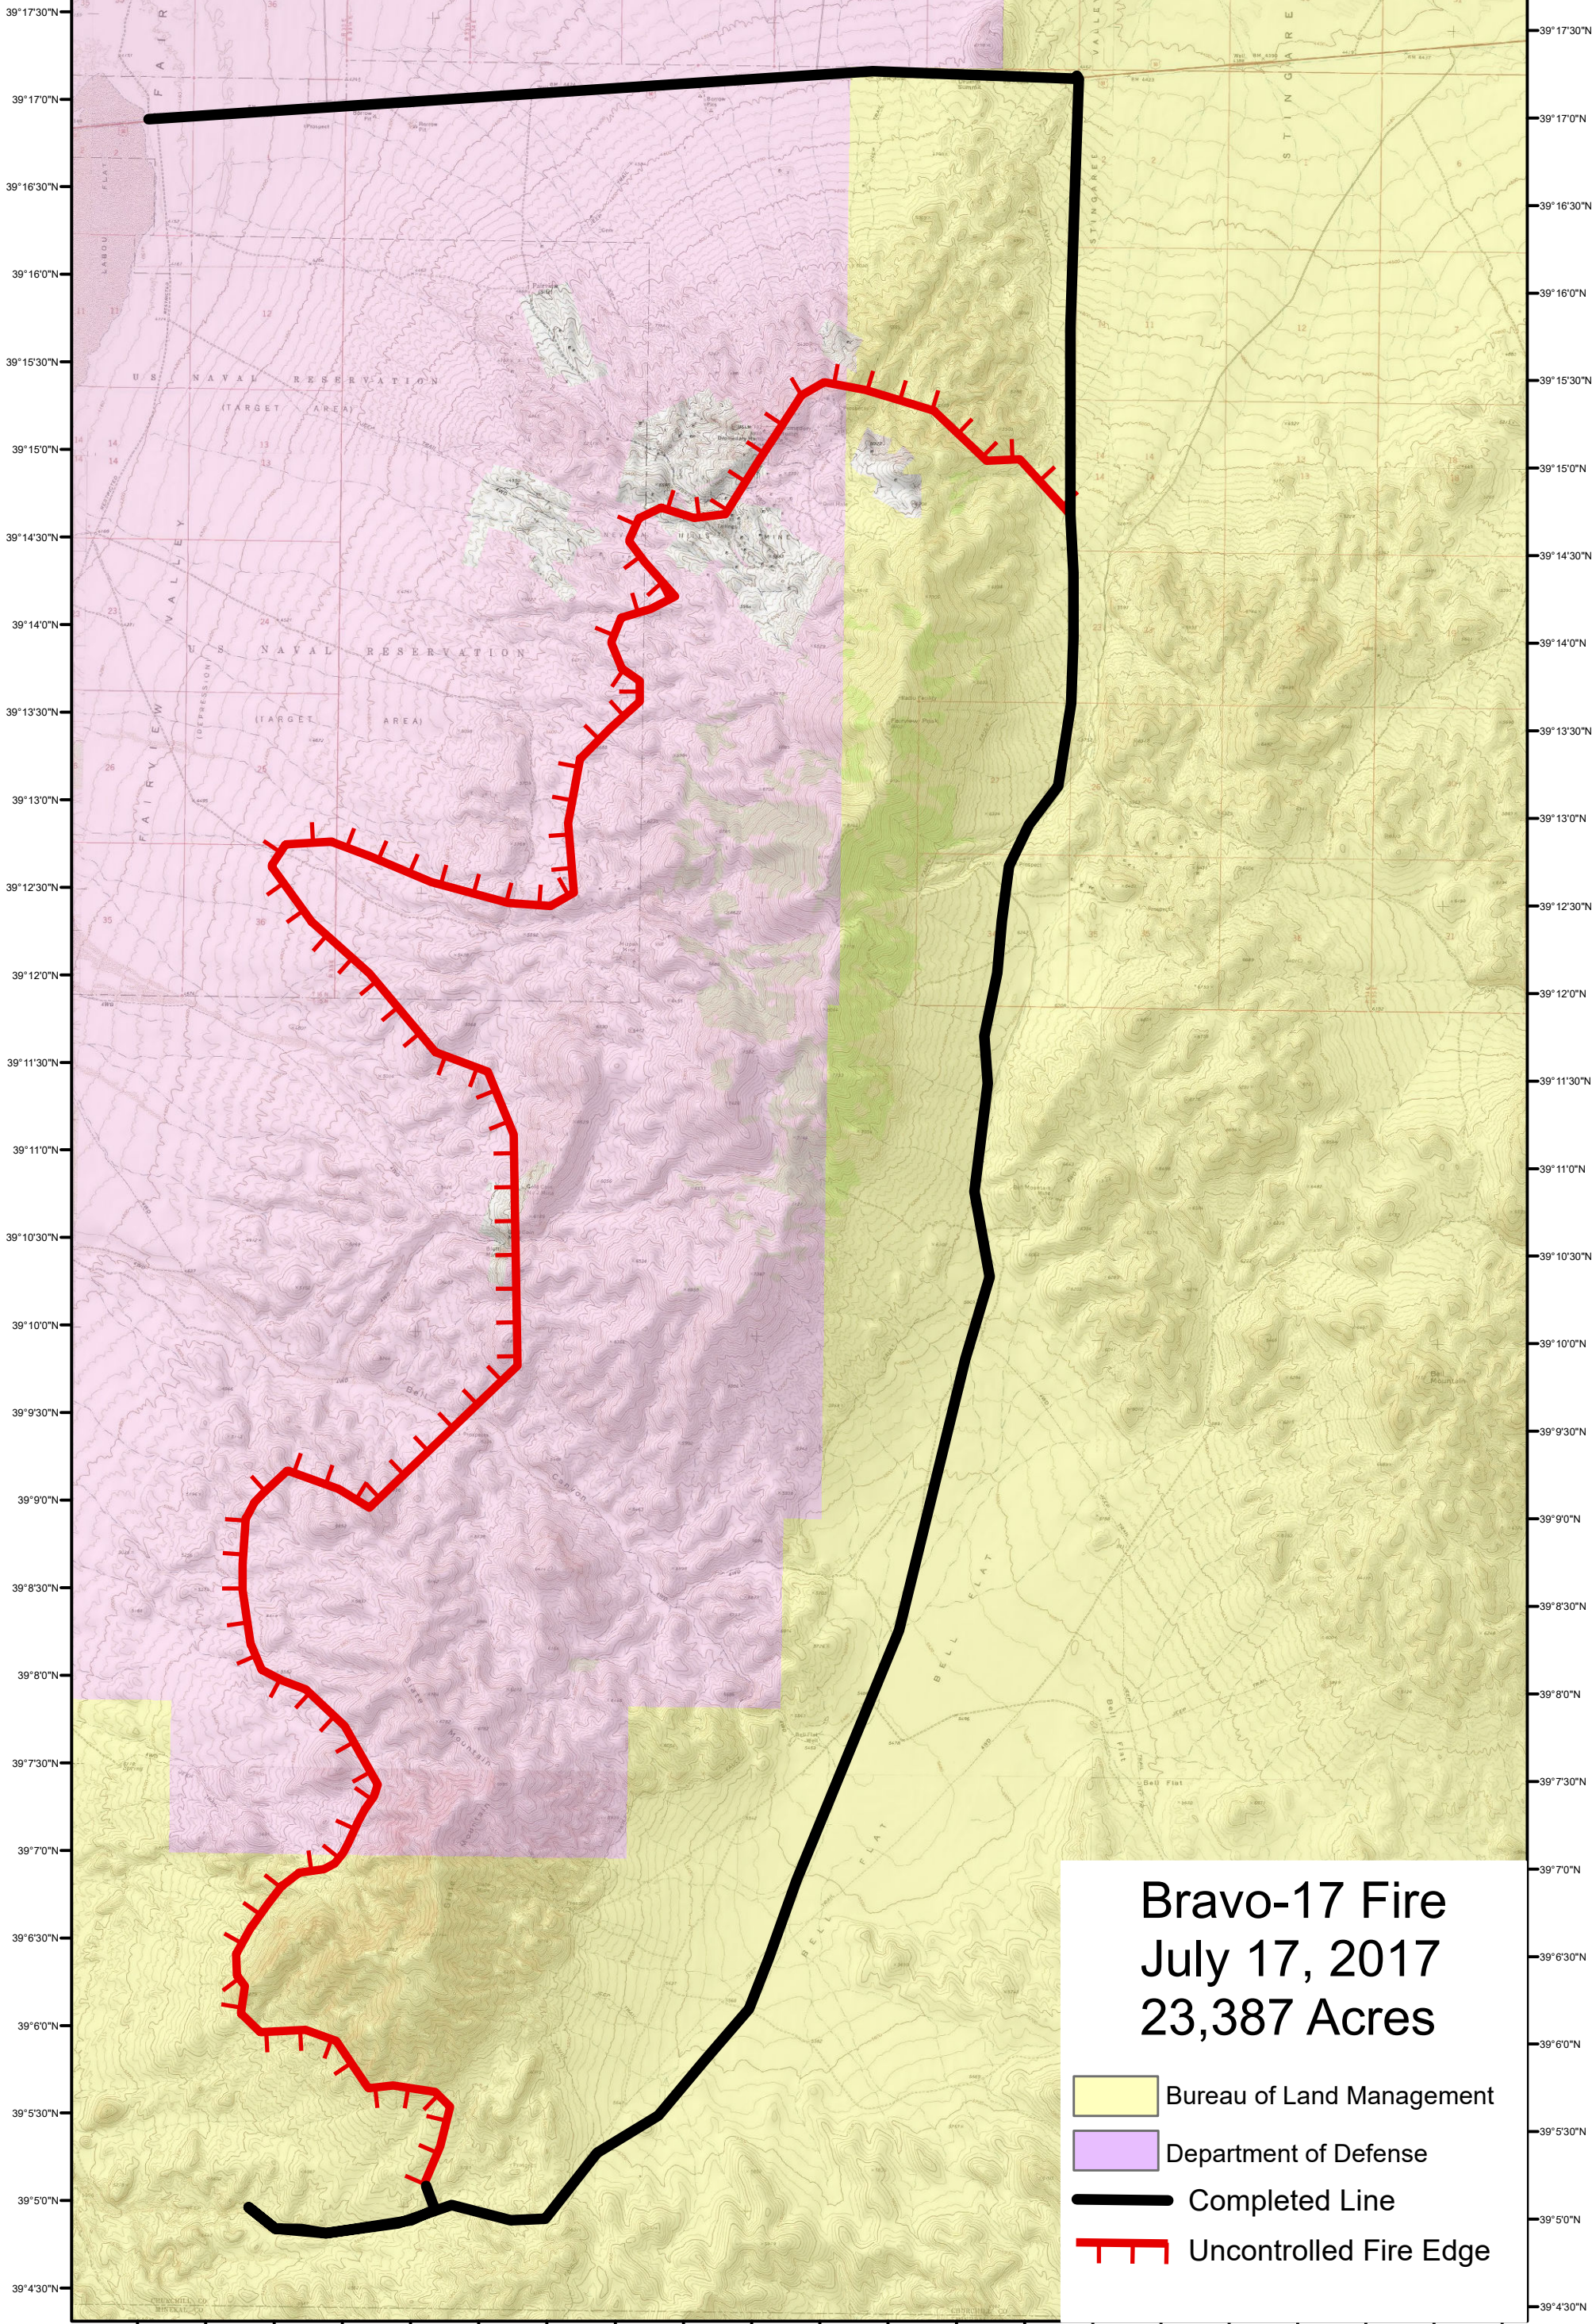

118°15'0"W 118°14'30"W 118°14'0"W 118°13'30"W 118°13'0"W 118°12'30"W 118°12'0"W 118°11'30"W 118°11'0"W 118°10'30"W 118°10'0"W 118°9'30"W 118°9'0"W 118°8'30"W 118°8'0"W 118°7'30"W 118°7'0"W 118°6'30"W 118°6'0"W 118°5'30"W 118°5'0"W

Bravo-17 Fire

July 17, 2017

23,387 Acres

- Bureau of Land Management
- Department of Defense
- Completed Line
- Uncontrolled Fire Edge

0 0.5 1 2 3 4 5 Nautical Miles