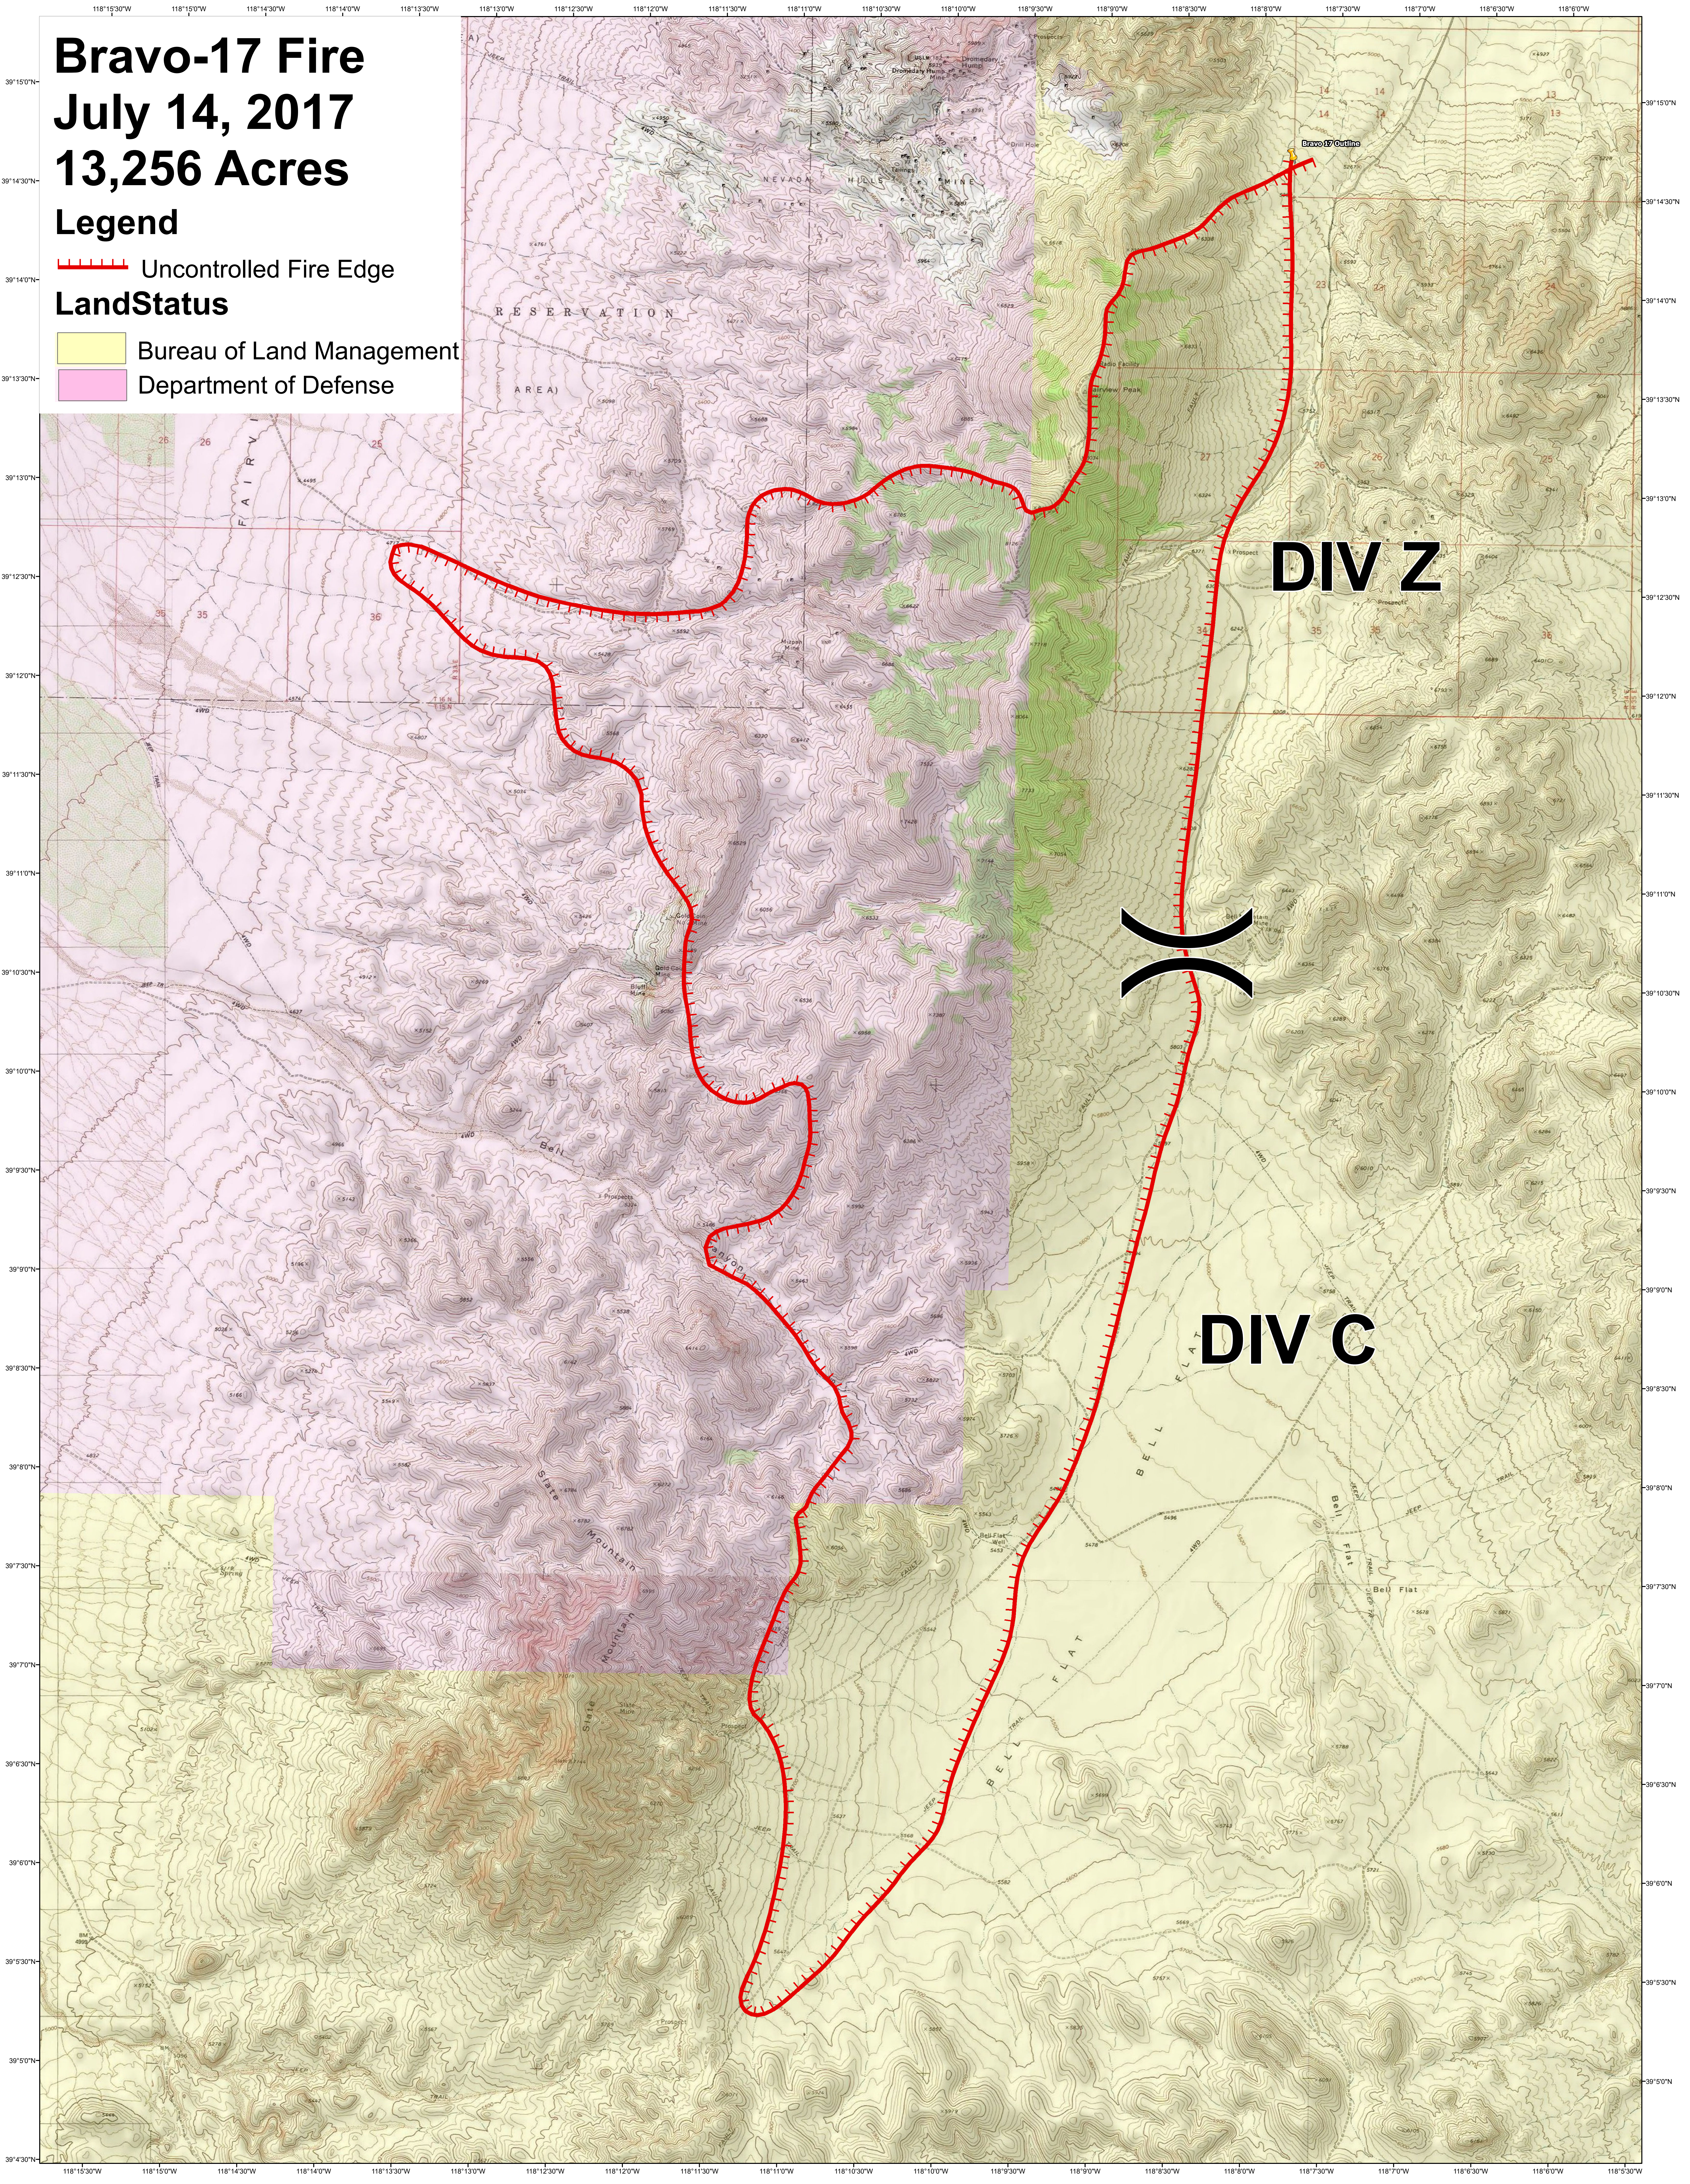

Bravo-17 Fire July 14, 2017 13,256 Acres

Legend

 Uncontrolled Fire Edge

Land Status

 Bureau of Land Management

 Department of Defense

DIV Z

DIV C

0 0.425 0.85 1.7 2.55 3.4 4.25 Miles