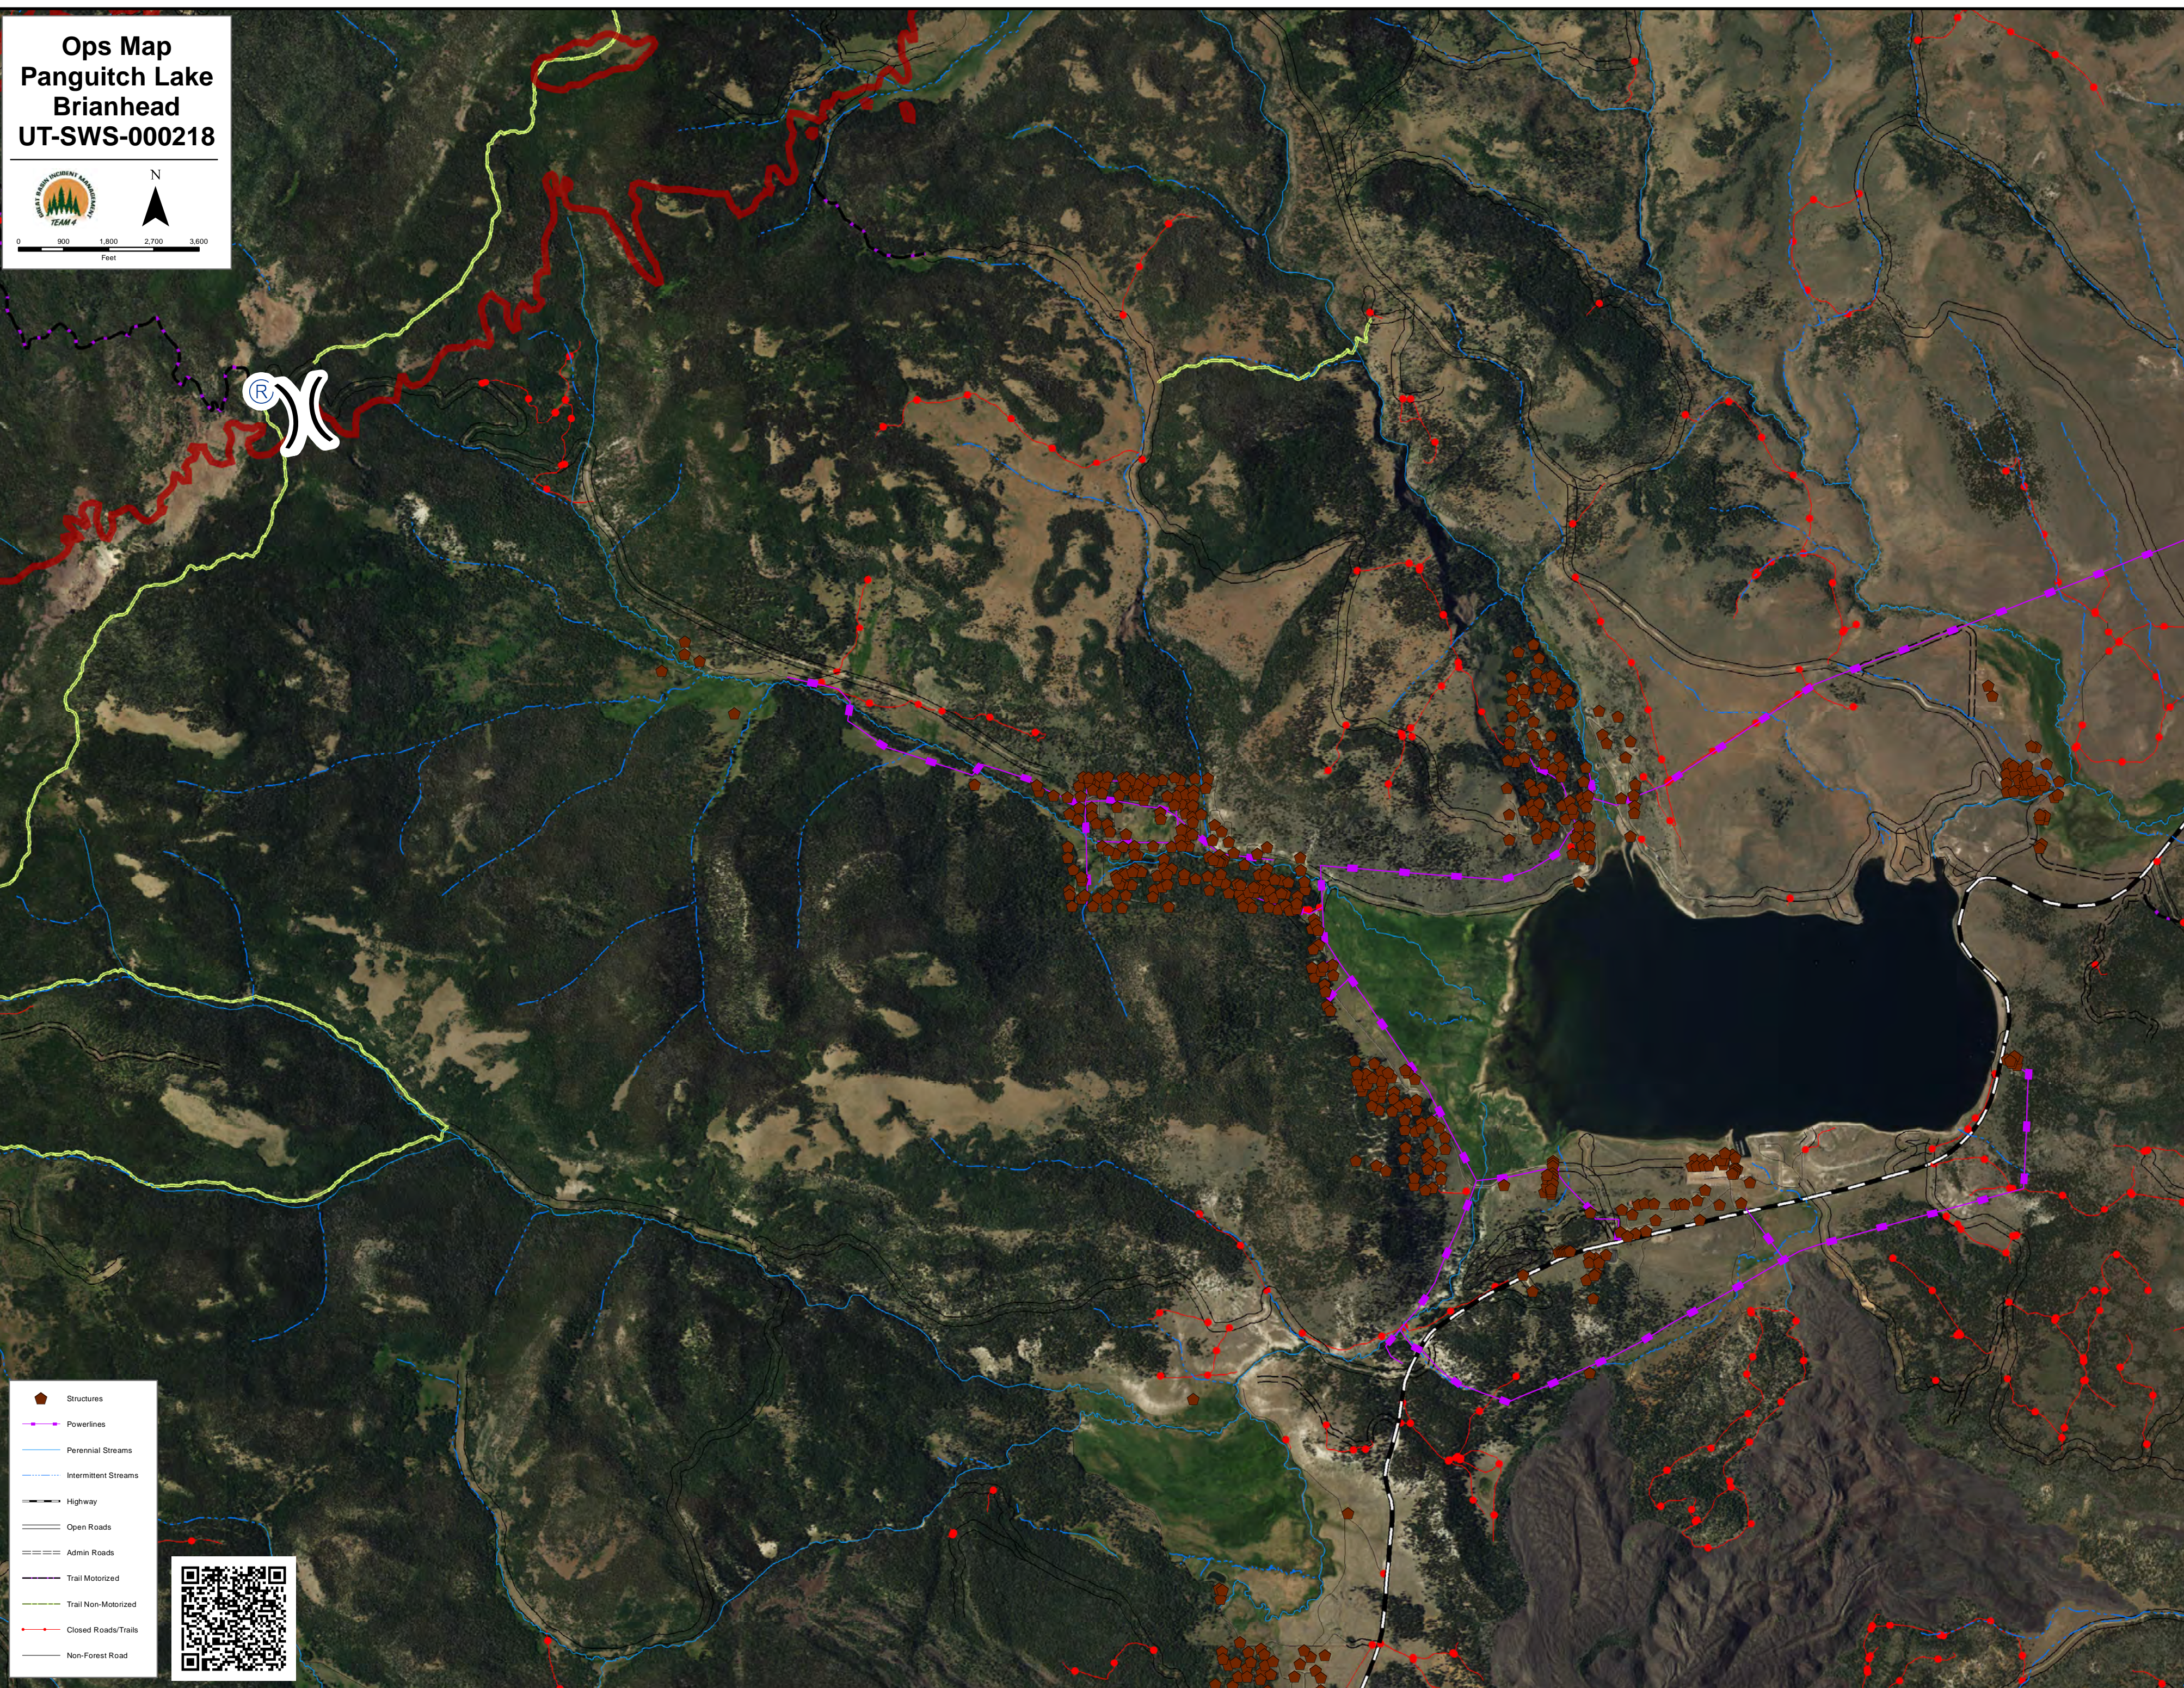

Ops Map  
Panguitch Lake  
Brianhead  
UT-SWS-000218

- Structures
- Powerlines
- Perennial Streams
- Intermittent Streams
- Highway
- Open Roads
- Admin Roads
- Trail Motorized
- Trail Non-Motorized
- Closed Roads/Trails
- Non-Forest Road