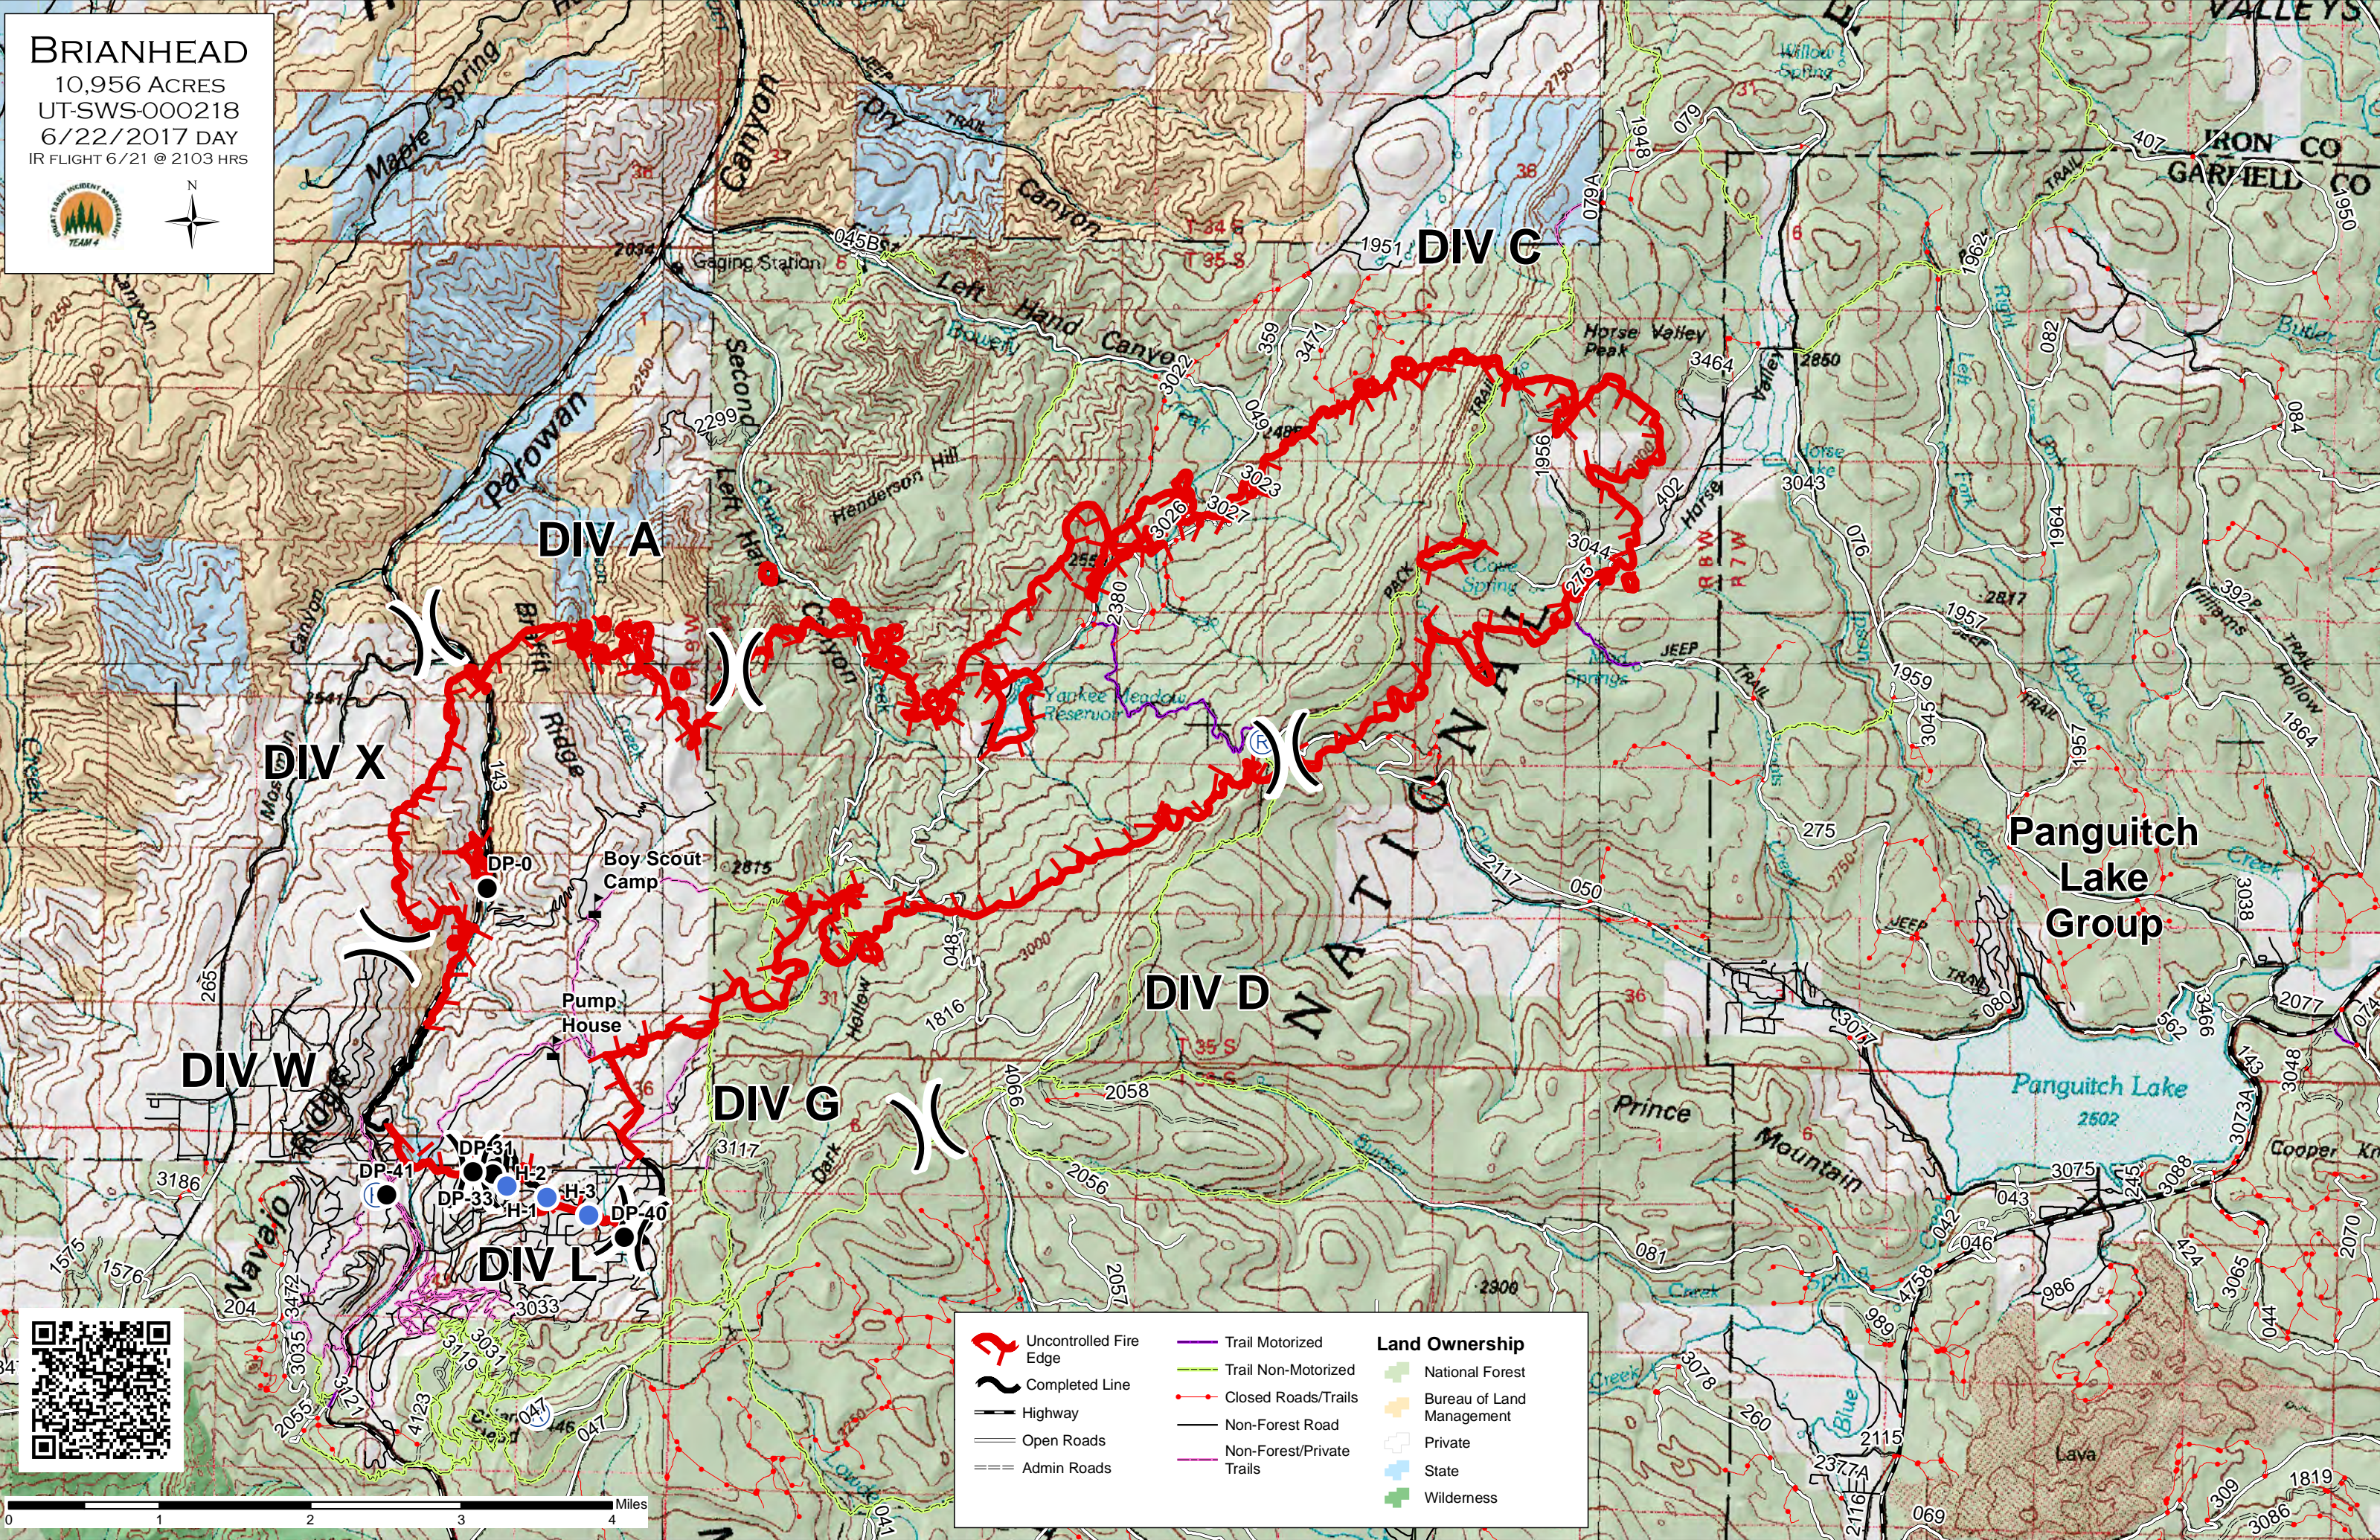

BRIANHEAD

10,956 ACRES
UT-SWS-000218
6/22/2017 DAY
IR FLIGHT 6/21 @ 2103 HRS

Uncontrolled Fire Edge	Trail Motorized	Land Ownership
Completed Line	Trail Non-Motorized	National Forest
Highway	Closed Roads/Trails	Bureau of Land Management
Open Roads	Non-Forest Road	Private
Admin Roads	Non-Forest/Private Trails	State
		Wilderness