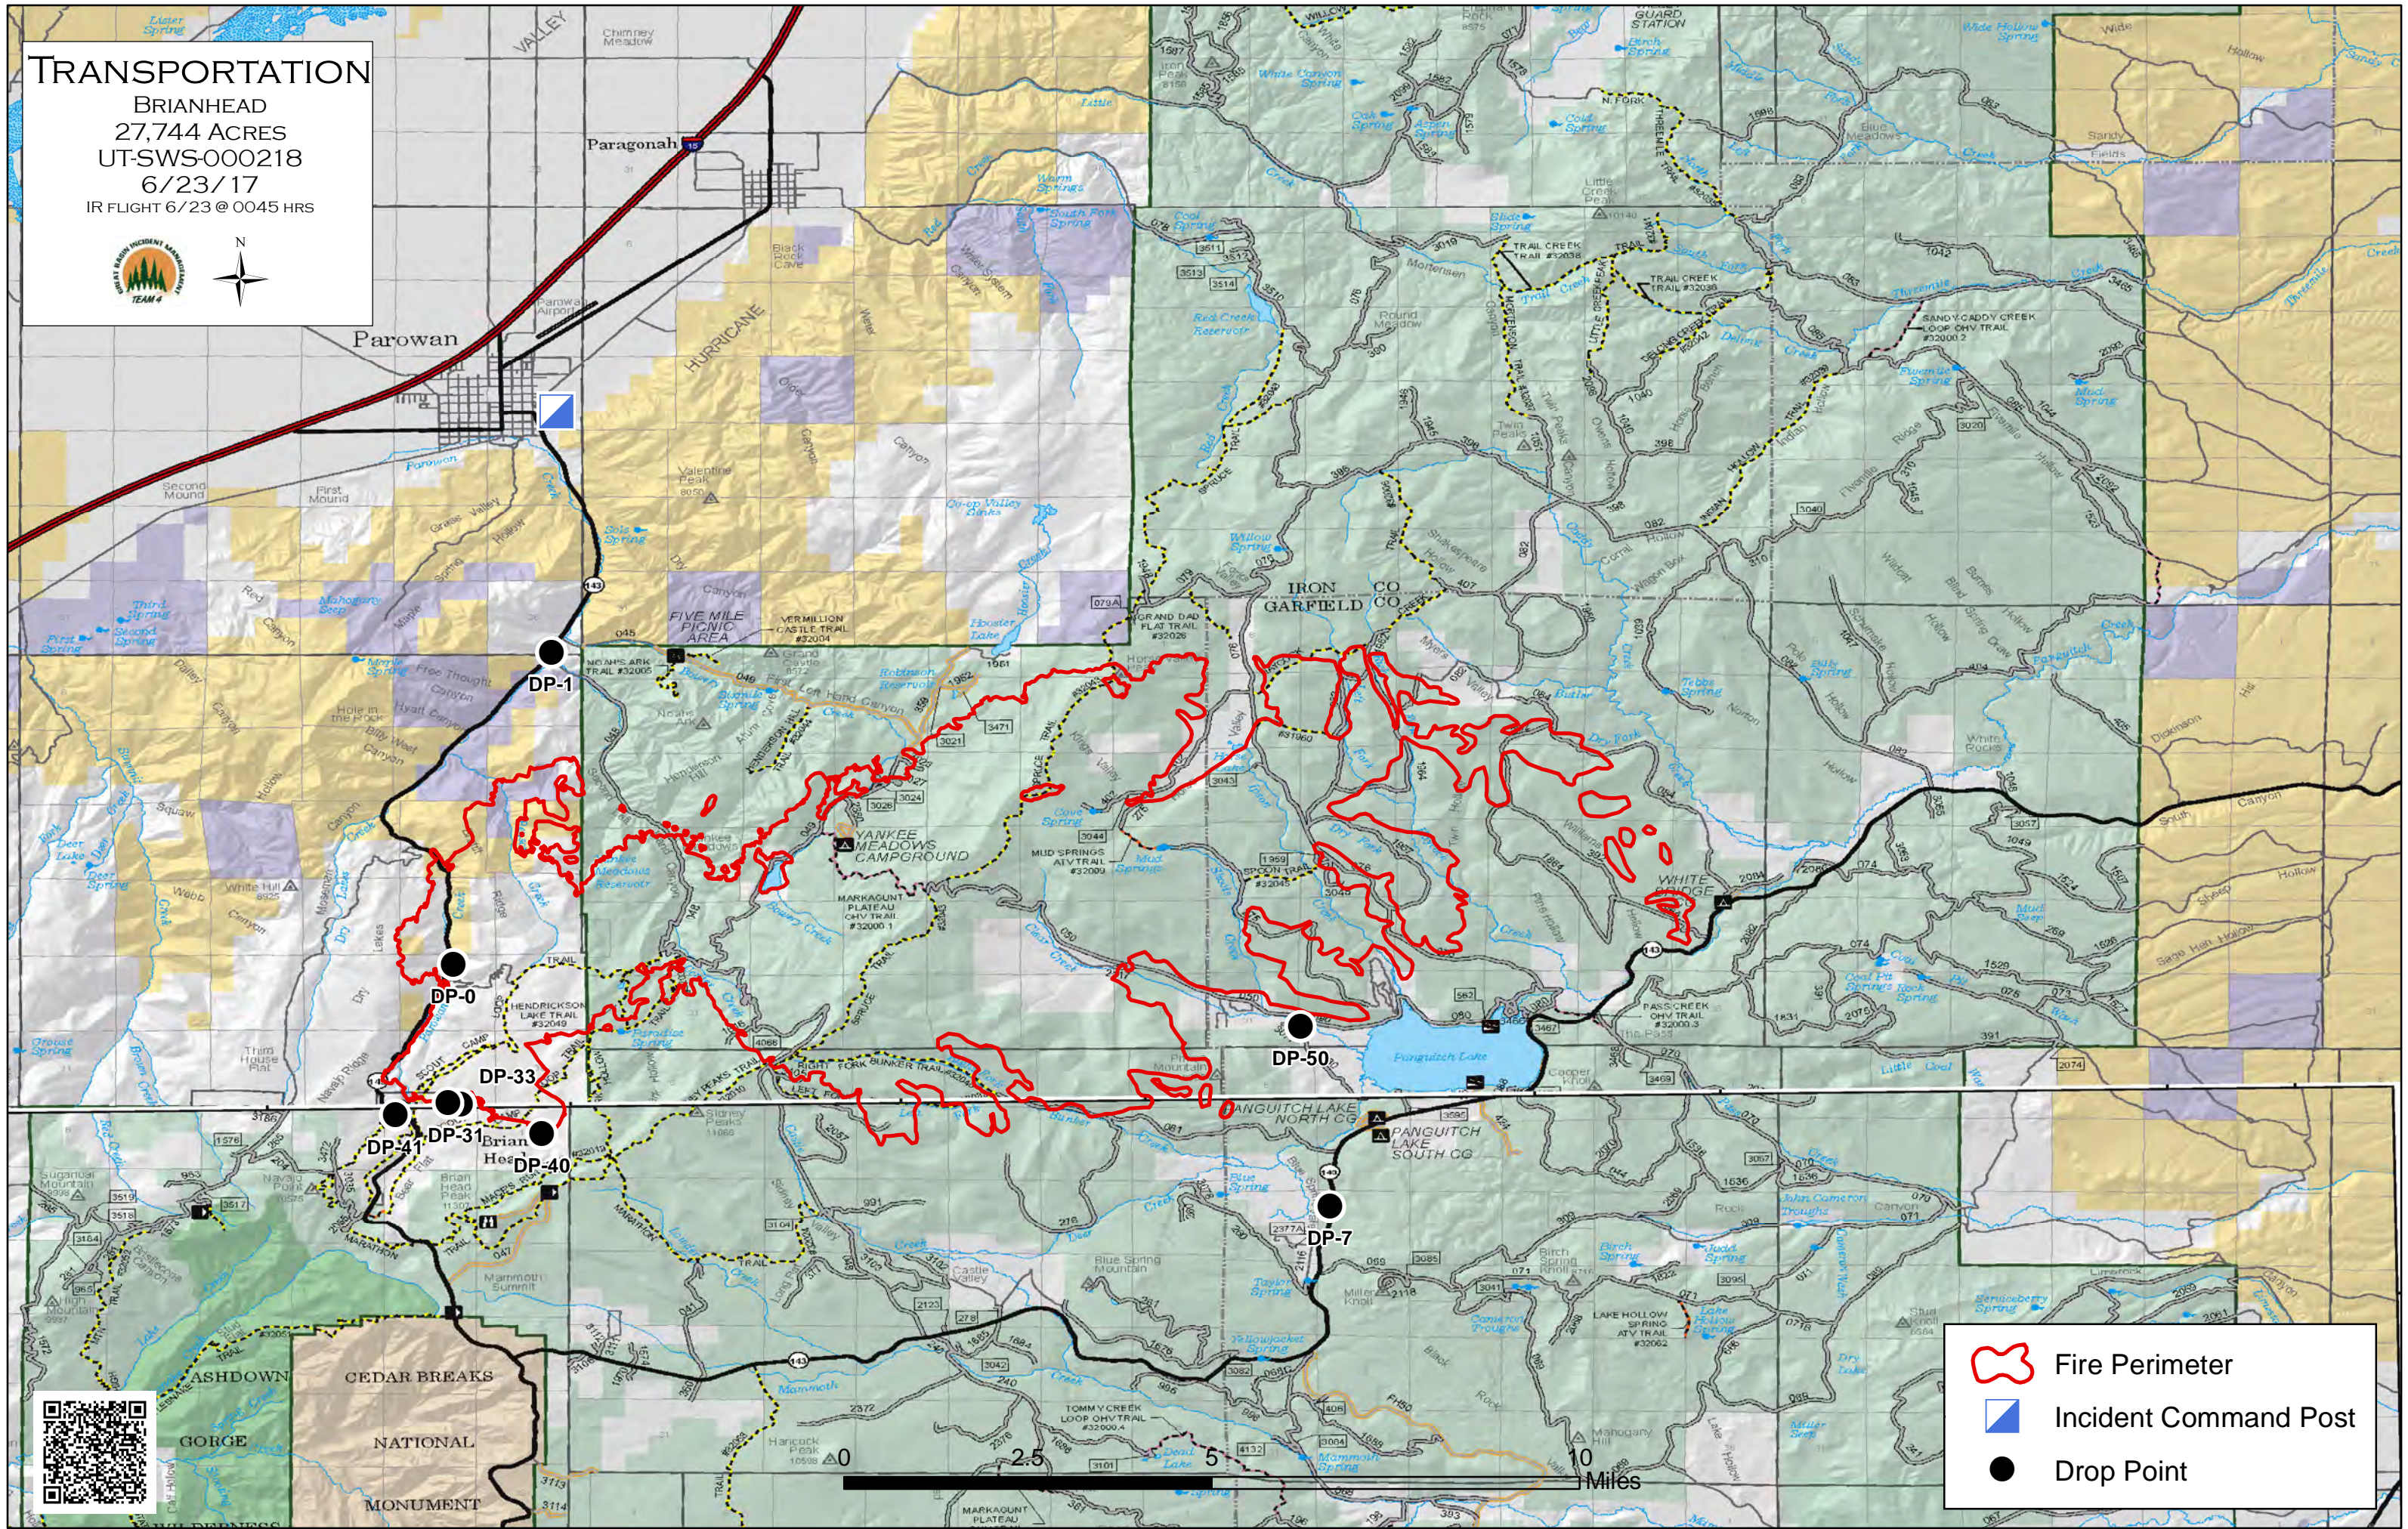

TRANSPORTATION

BRIANHEAD
27,744 ACRES
UT-SWS-000218
6/23/17
IR FLIGHT 6/23 @ 0045 HRS

-  Fire Perimeter
-  Incident Command Post
-  Drop Point

10 Miles

2.5 Miles