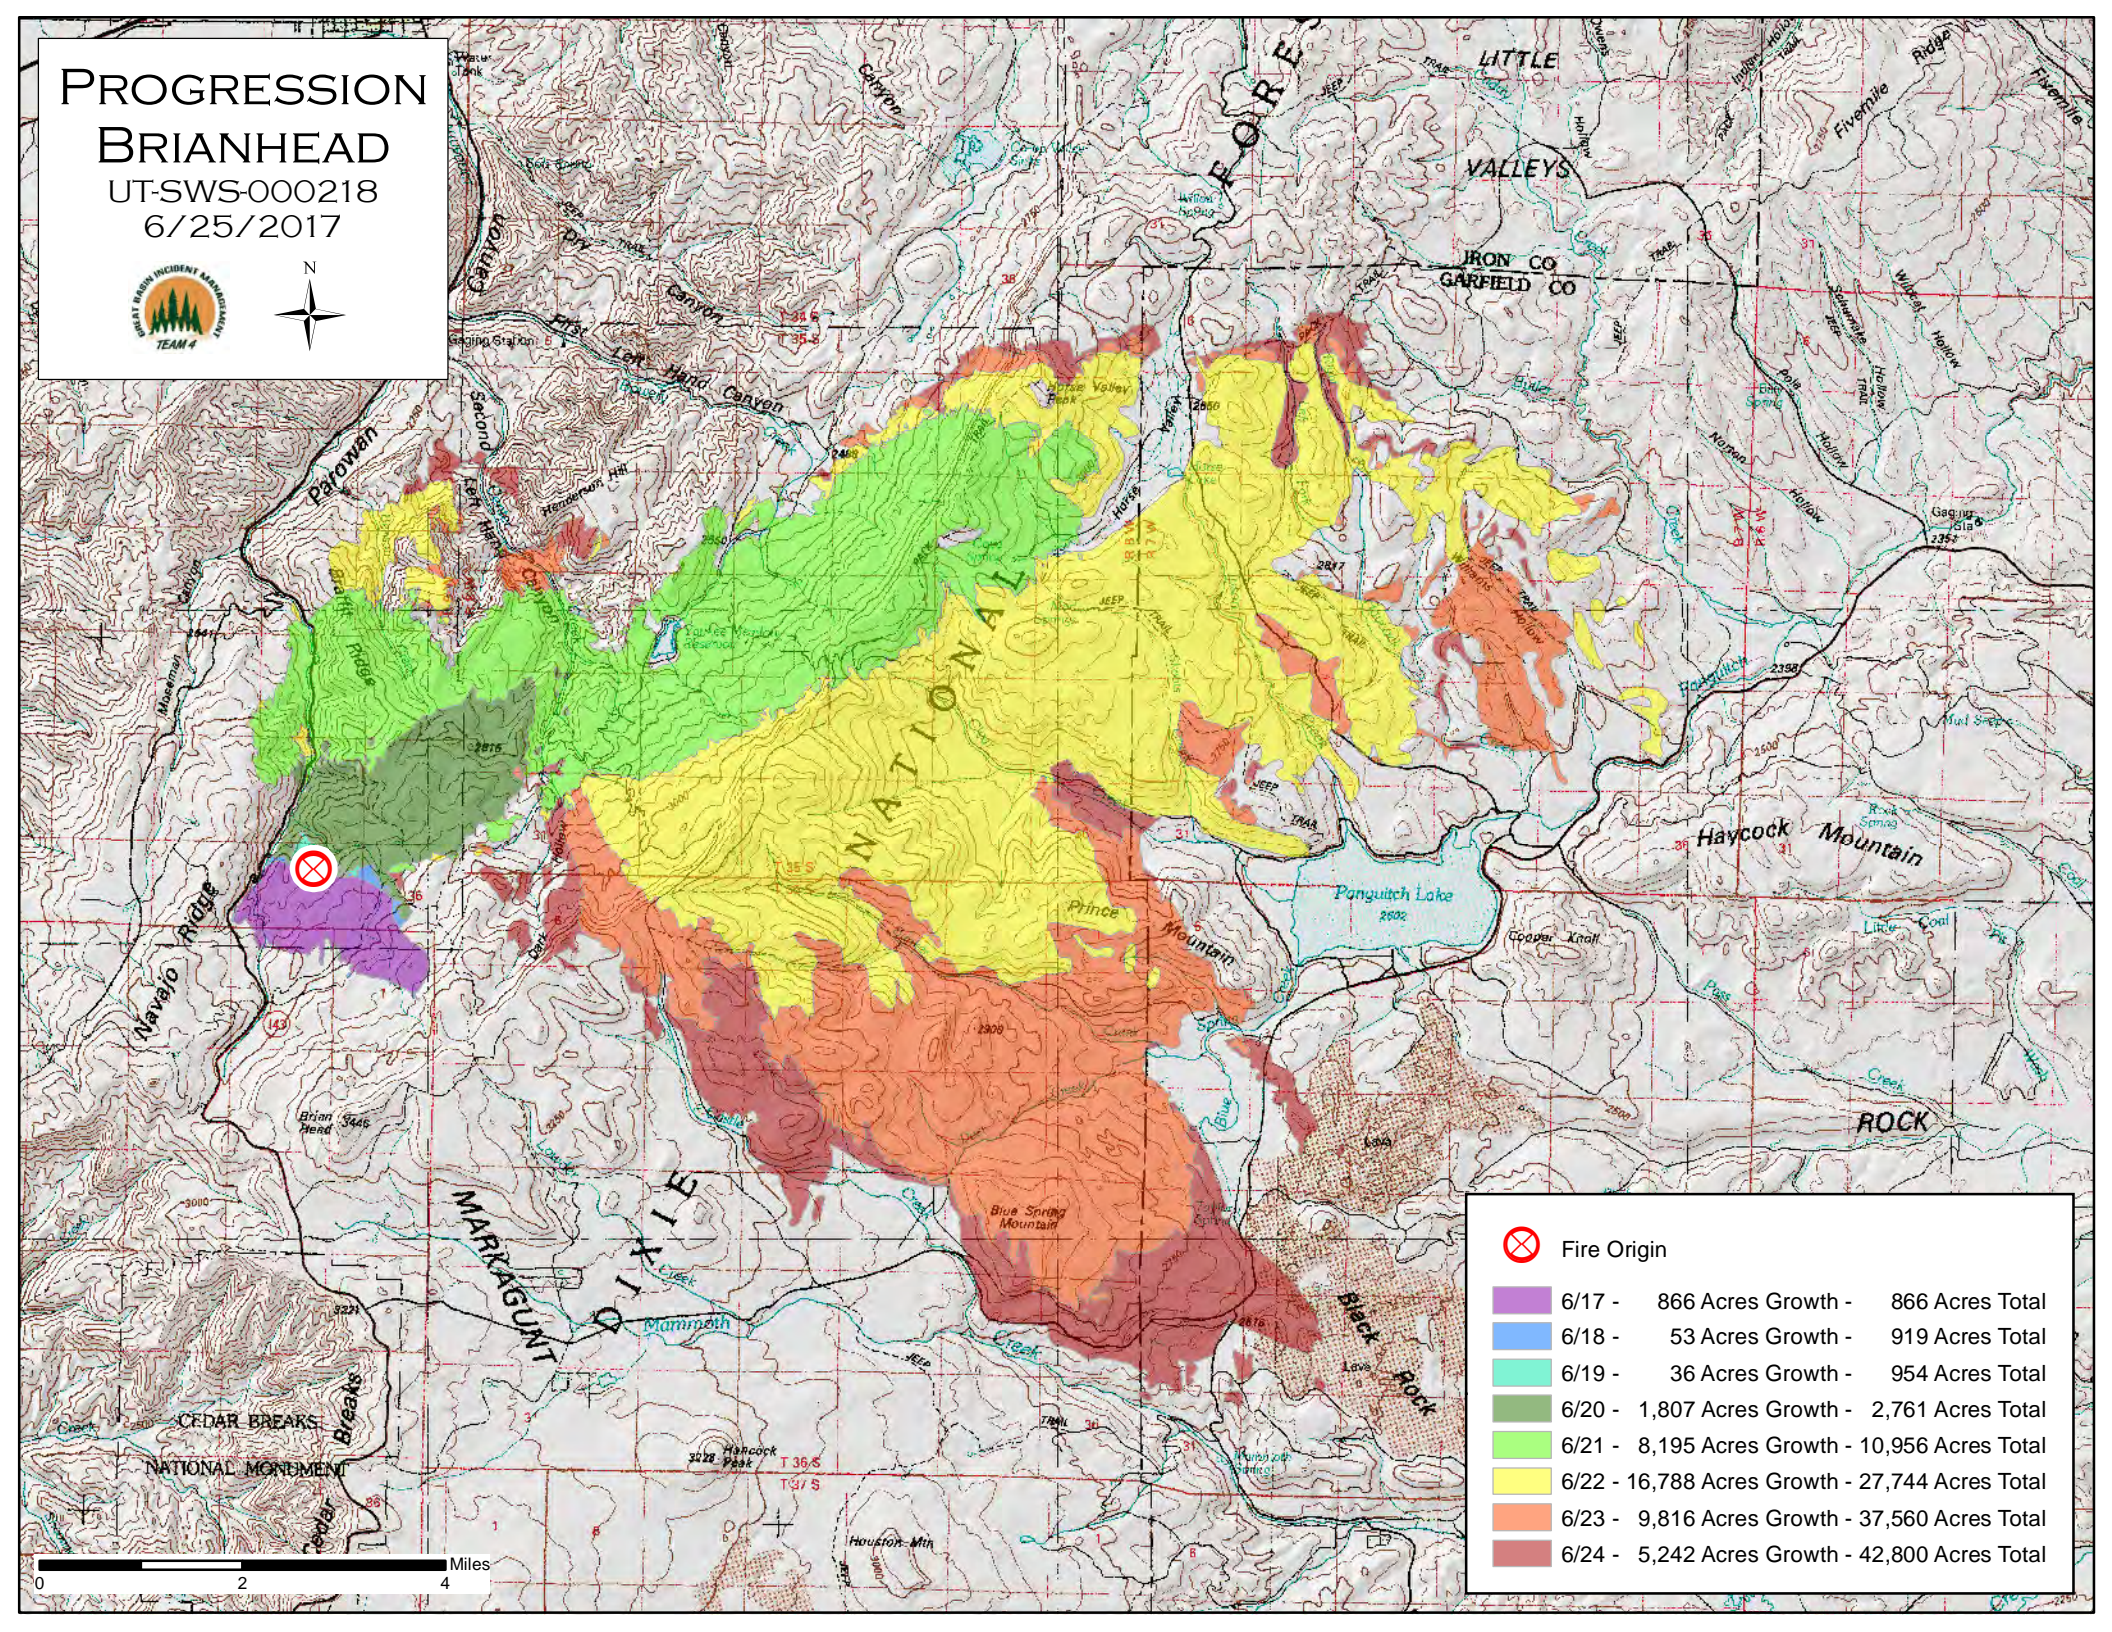

PROGRESSION BRIANHEAD UT-SWS-000218 6/25/2017

Fire Origin

	6/17 - 866 Acres Growth - 866 Acres Total
	6/18 - 53 Acres Growth - 919 Acres Total
	6/19 - 36 Acres Growth - 954 Acres Total
	6/20 - 1,807 Acres Growth - 2,761 Acres Total
	6/21 - 8,195 Acres Growth - 10,956 Acres Total
	6/22 - 16,788 Acres Growth - 27,744 Acres Total
	6/23 - 9,816 Acres Growth - 37,560 Acres Total
	6/24 - 5,242 Acres Growth - 42,800 Acres Total