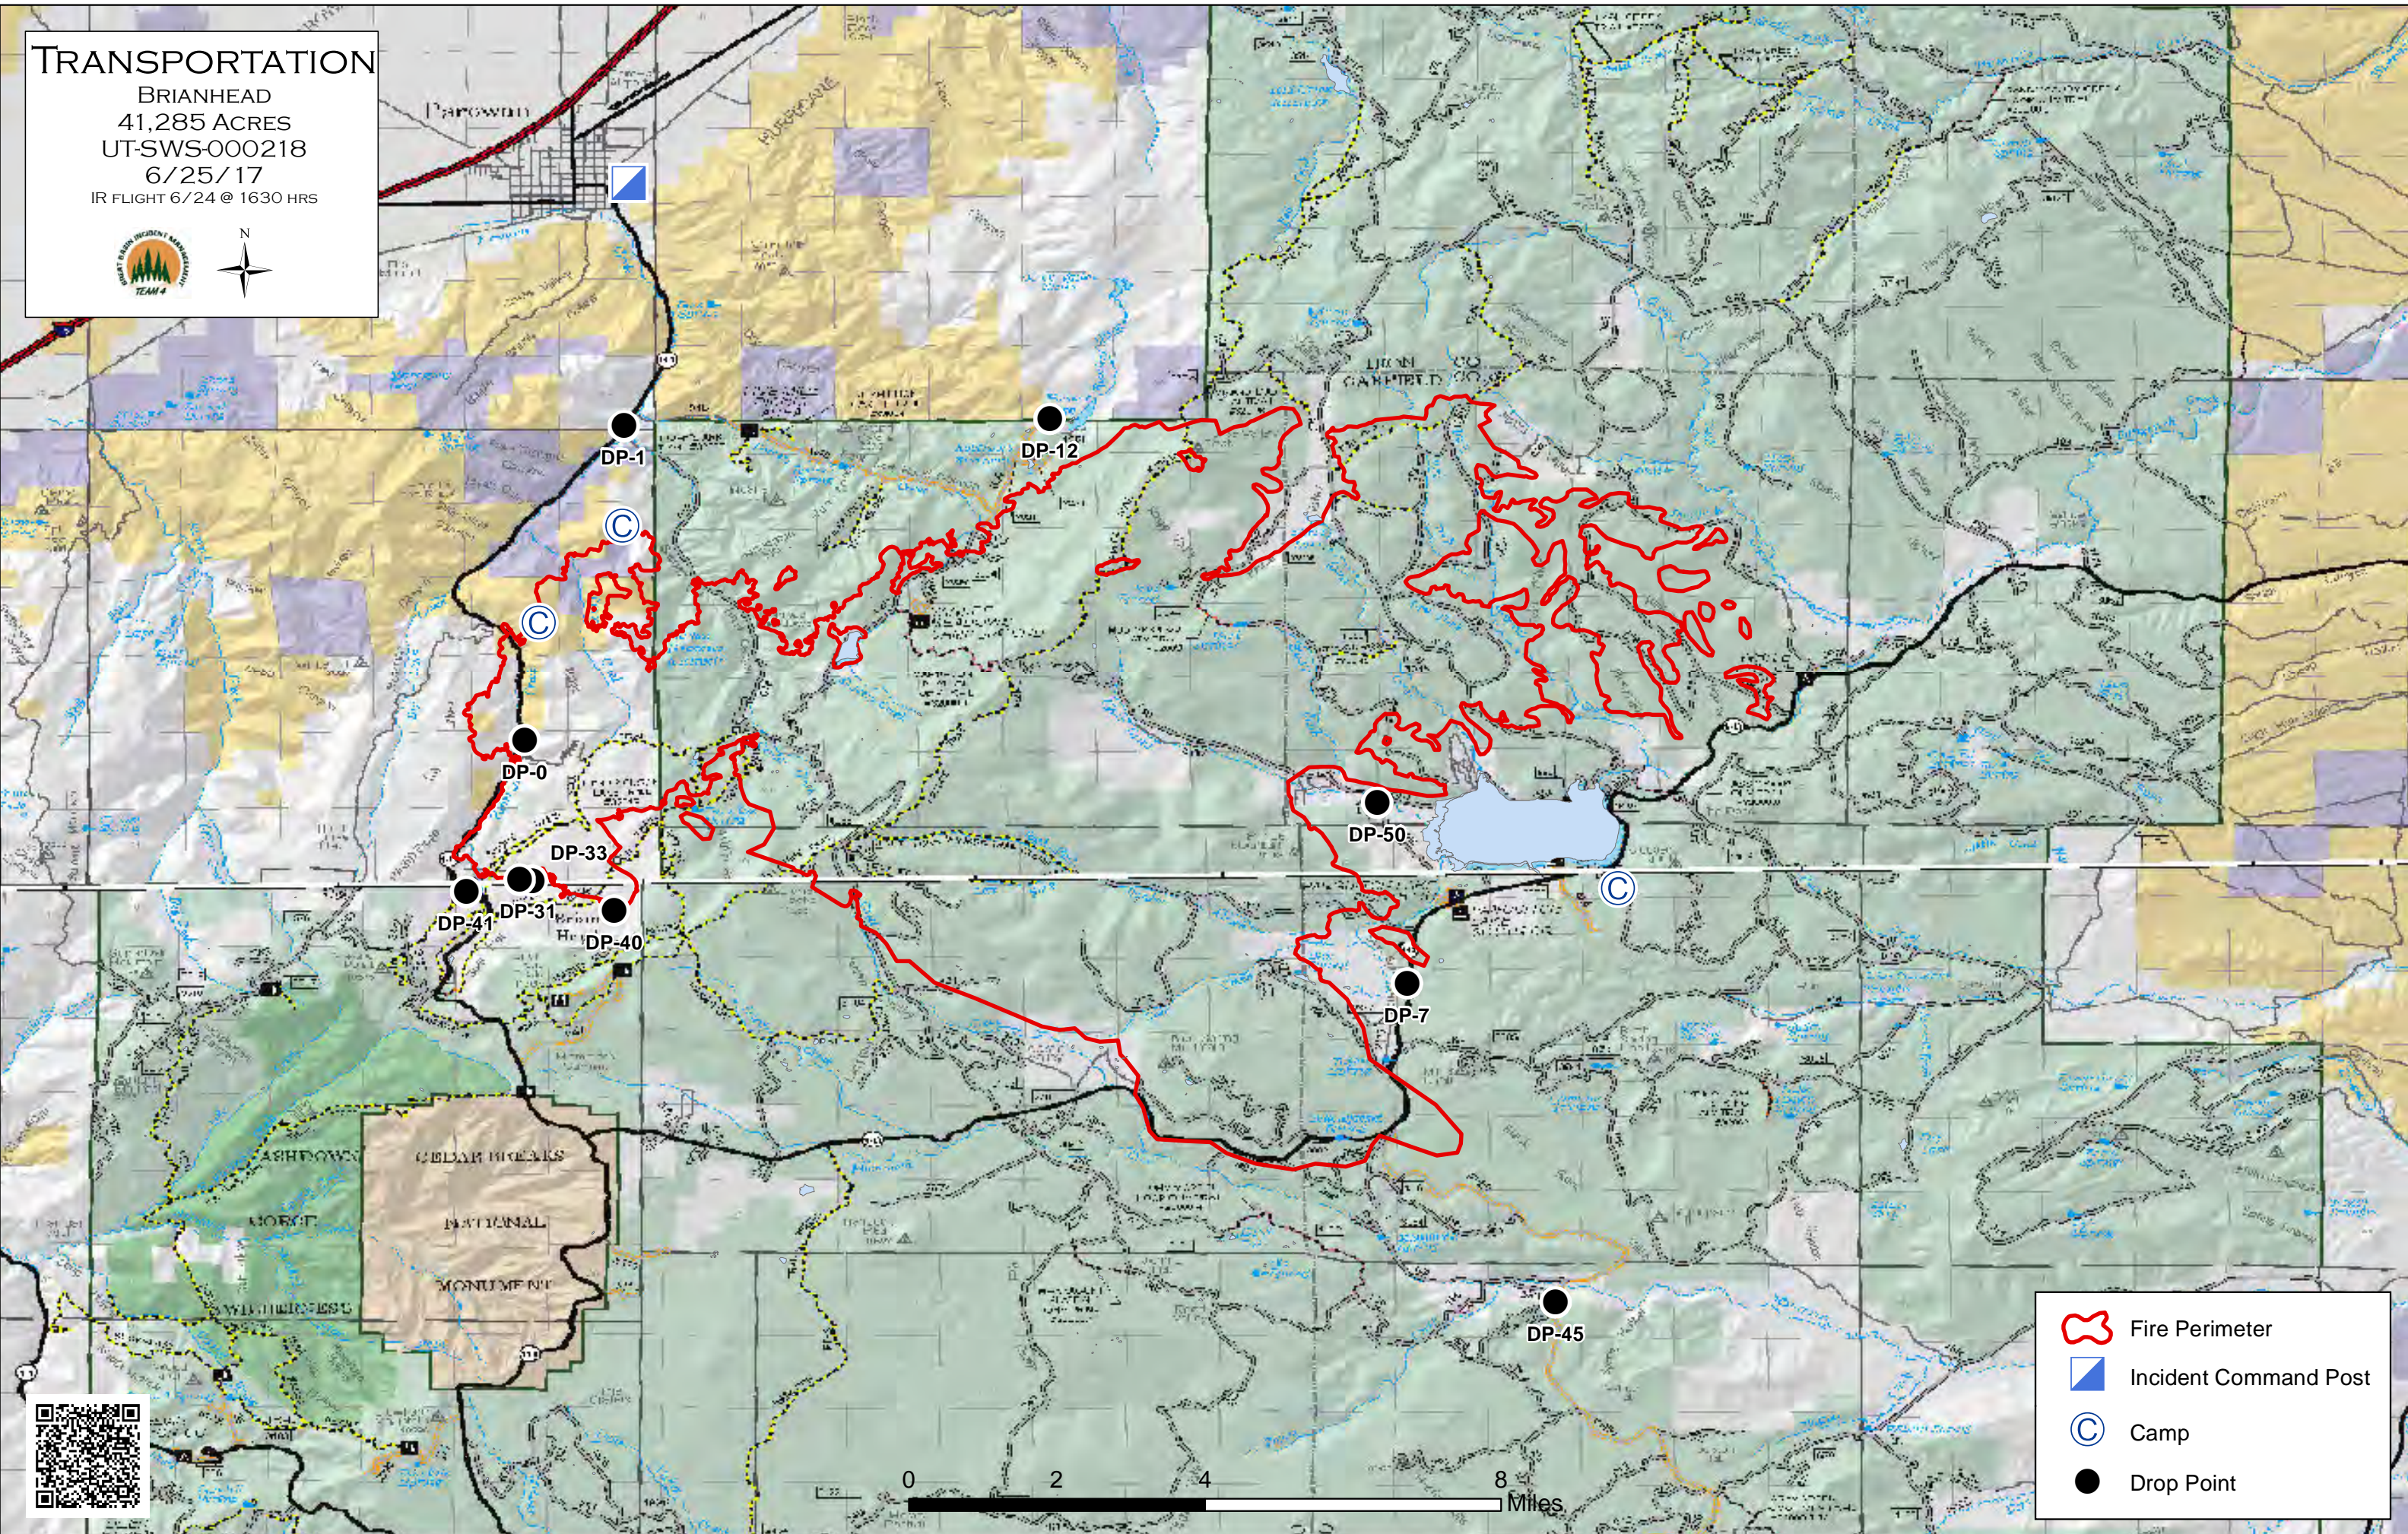

TRANSPORTATION

BRIANHEAD
41,285 ACRES
UT-SWS-000218
6/25/17
IR FLIGHT 6/24 @ 1630 HRS

	Fire Perimeter
	Incident Command Post
	Camp
	Drop Point