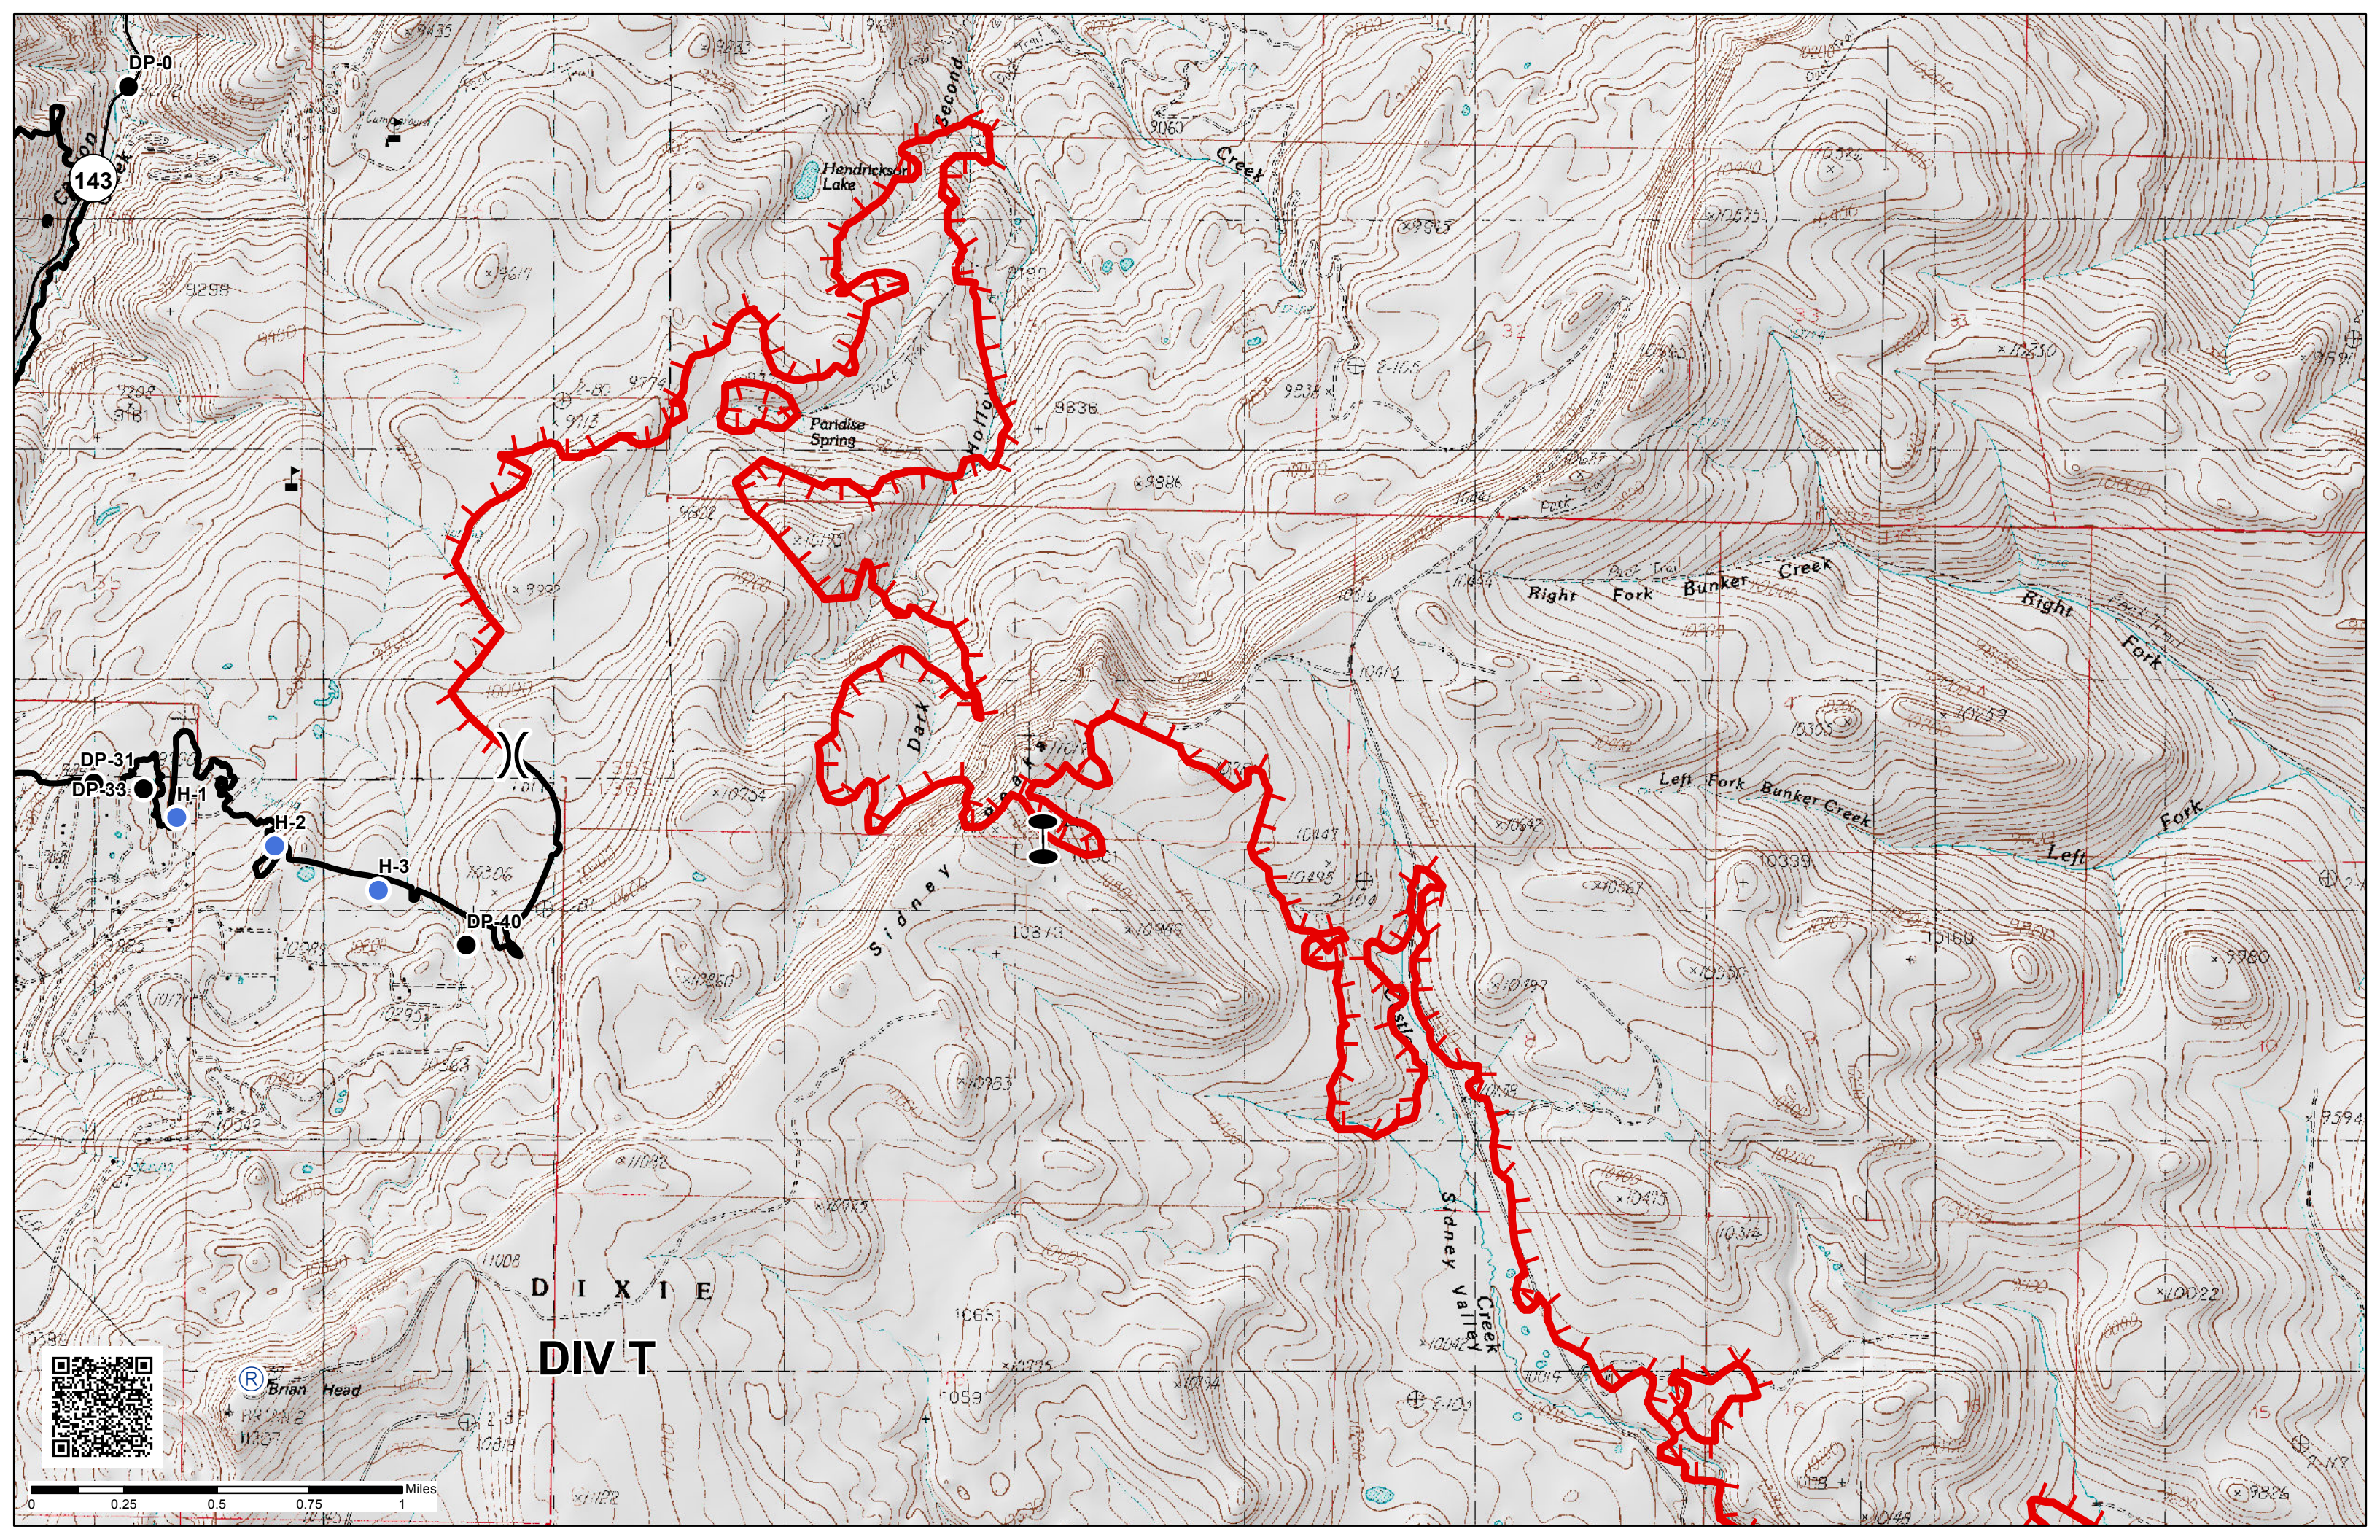

143

DP-0

DP-31

DP-33

H-1

H-2

H-3

DP-40

DIXIE

DIV T

Hendrickson Lake

Paradise Spring

Second Creek

Dark Sidney Creek

Right Fork Bunker Creek

Left Fork Bunker Creek

Sidney Valley Creek

Brian Head