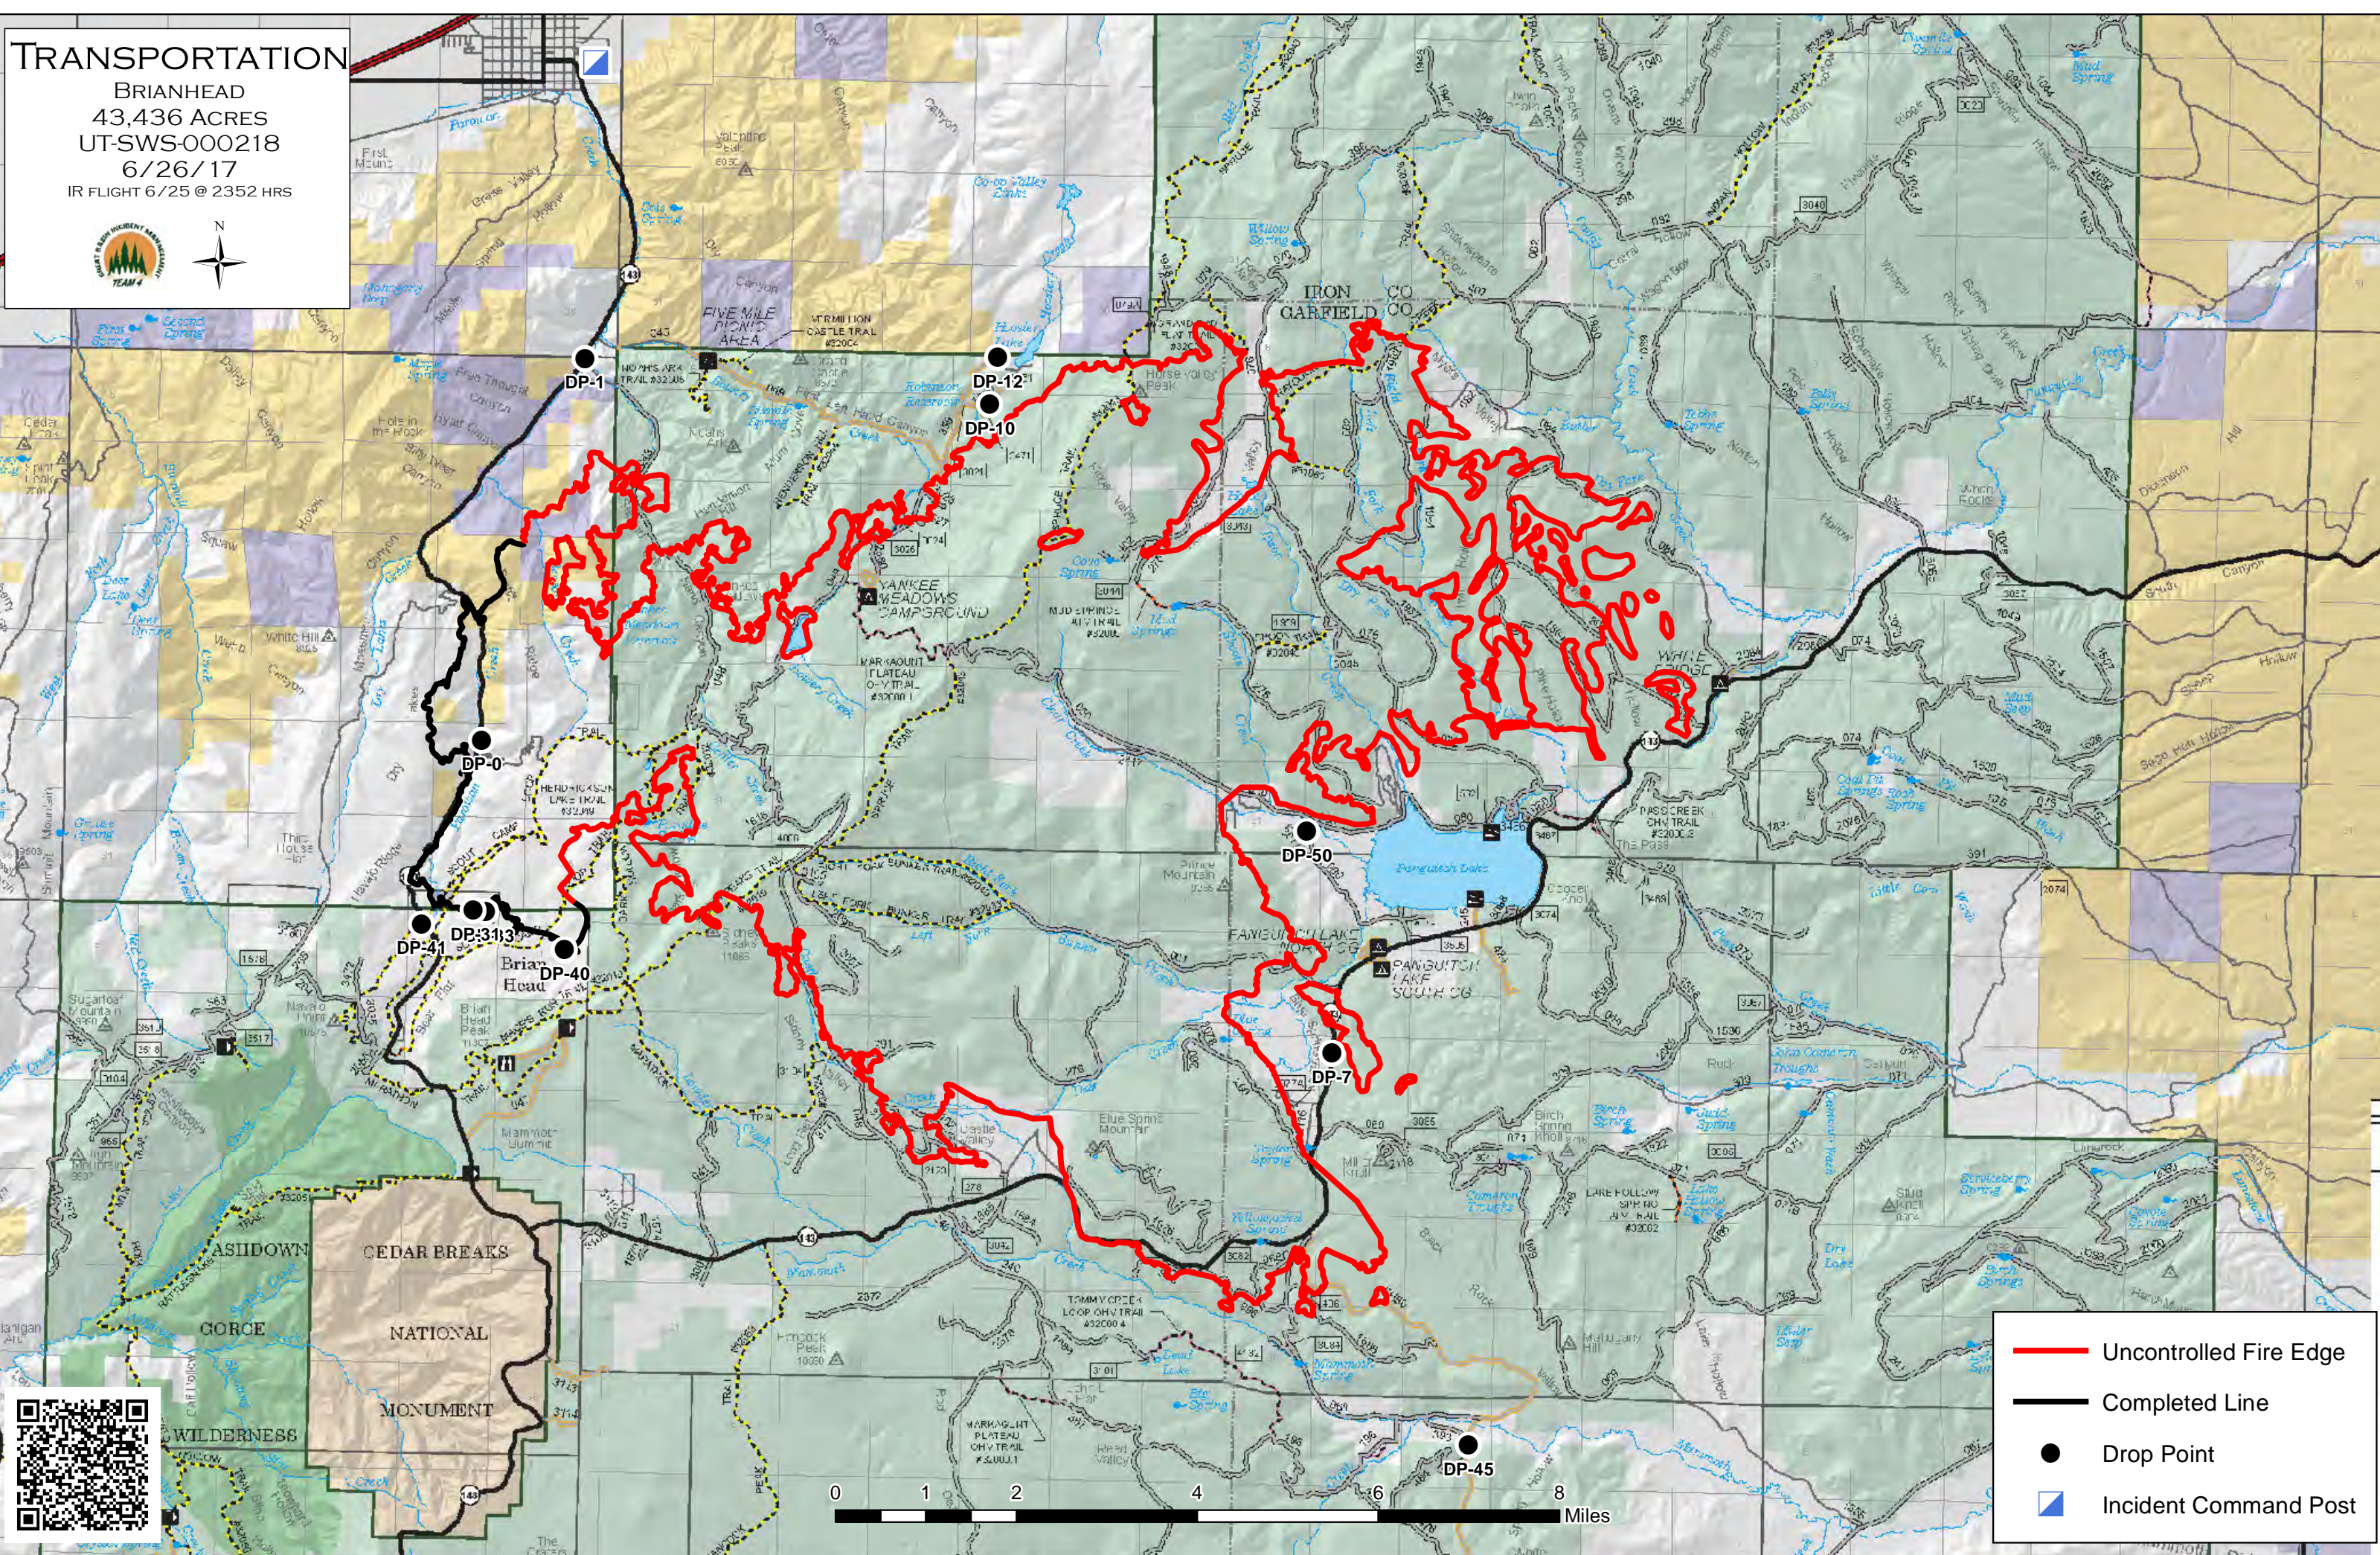

TRANSPORTATION

BRIANHEAD
43,436 ACRES
UT-SWS-000218
6/26/17
IR FLIGHT 6/25 @ 2352 HRS

-  Uncontrolled Fire Edge
-  Completed Line
-  Drop Point
-  Incident Command Post