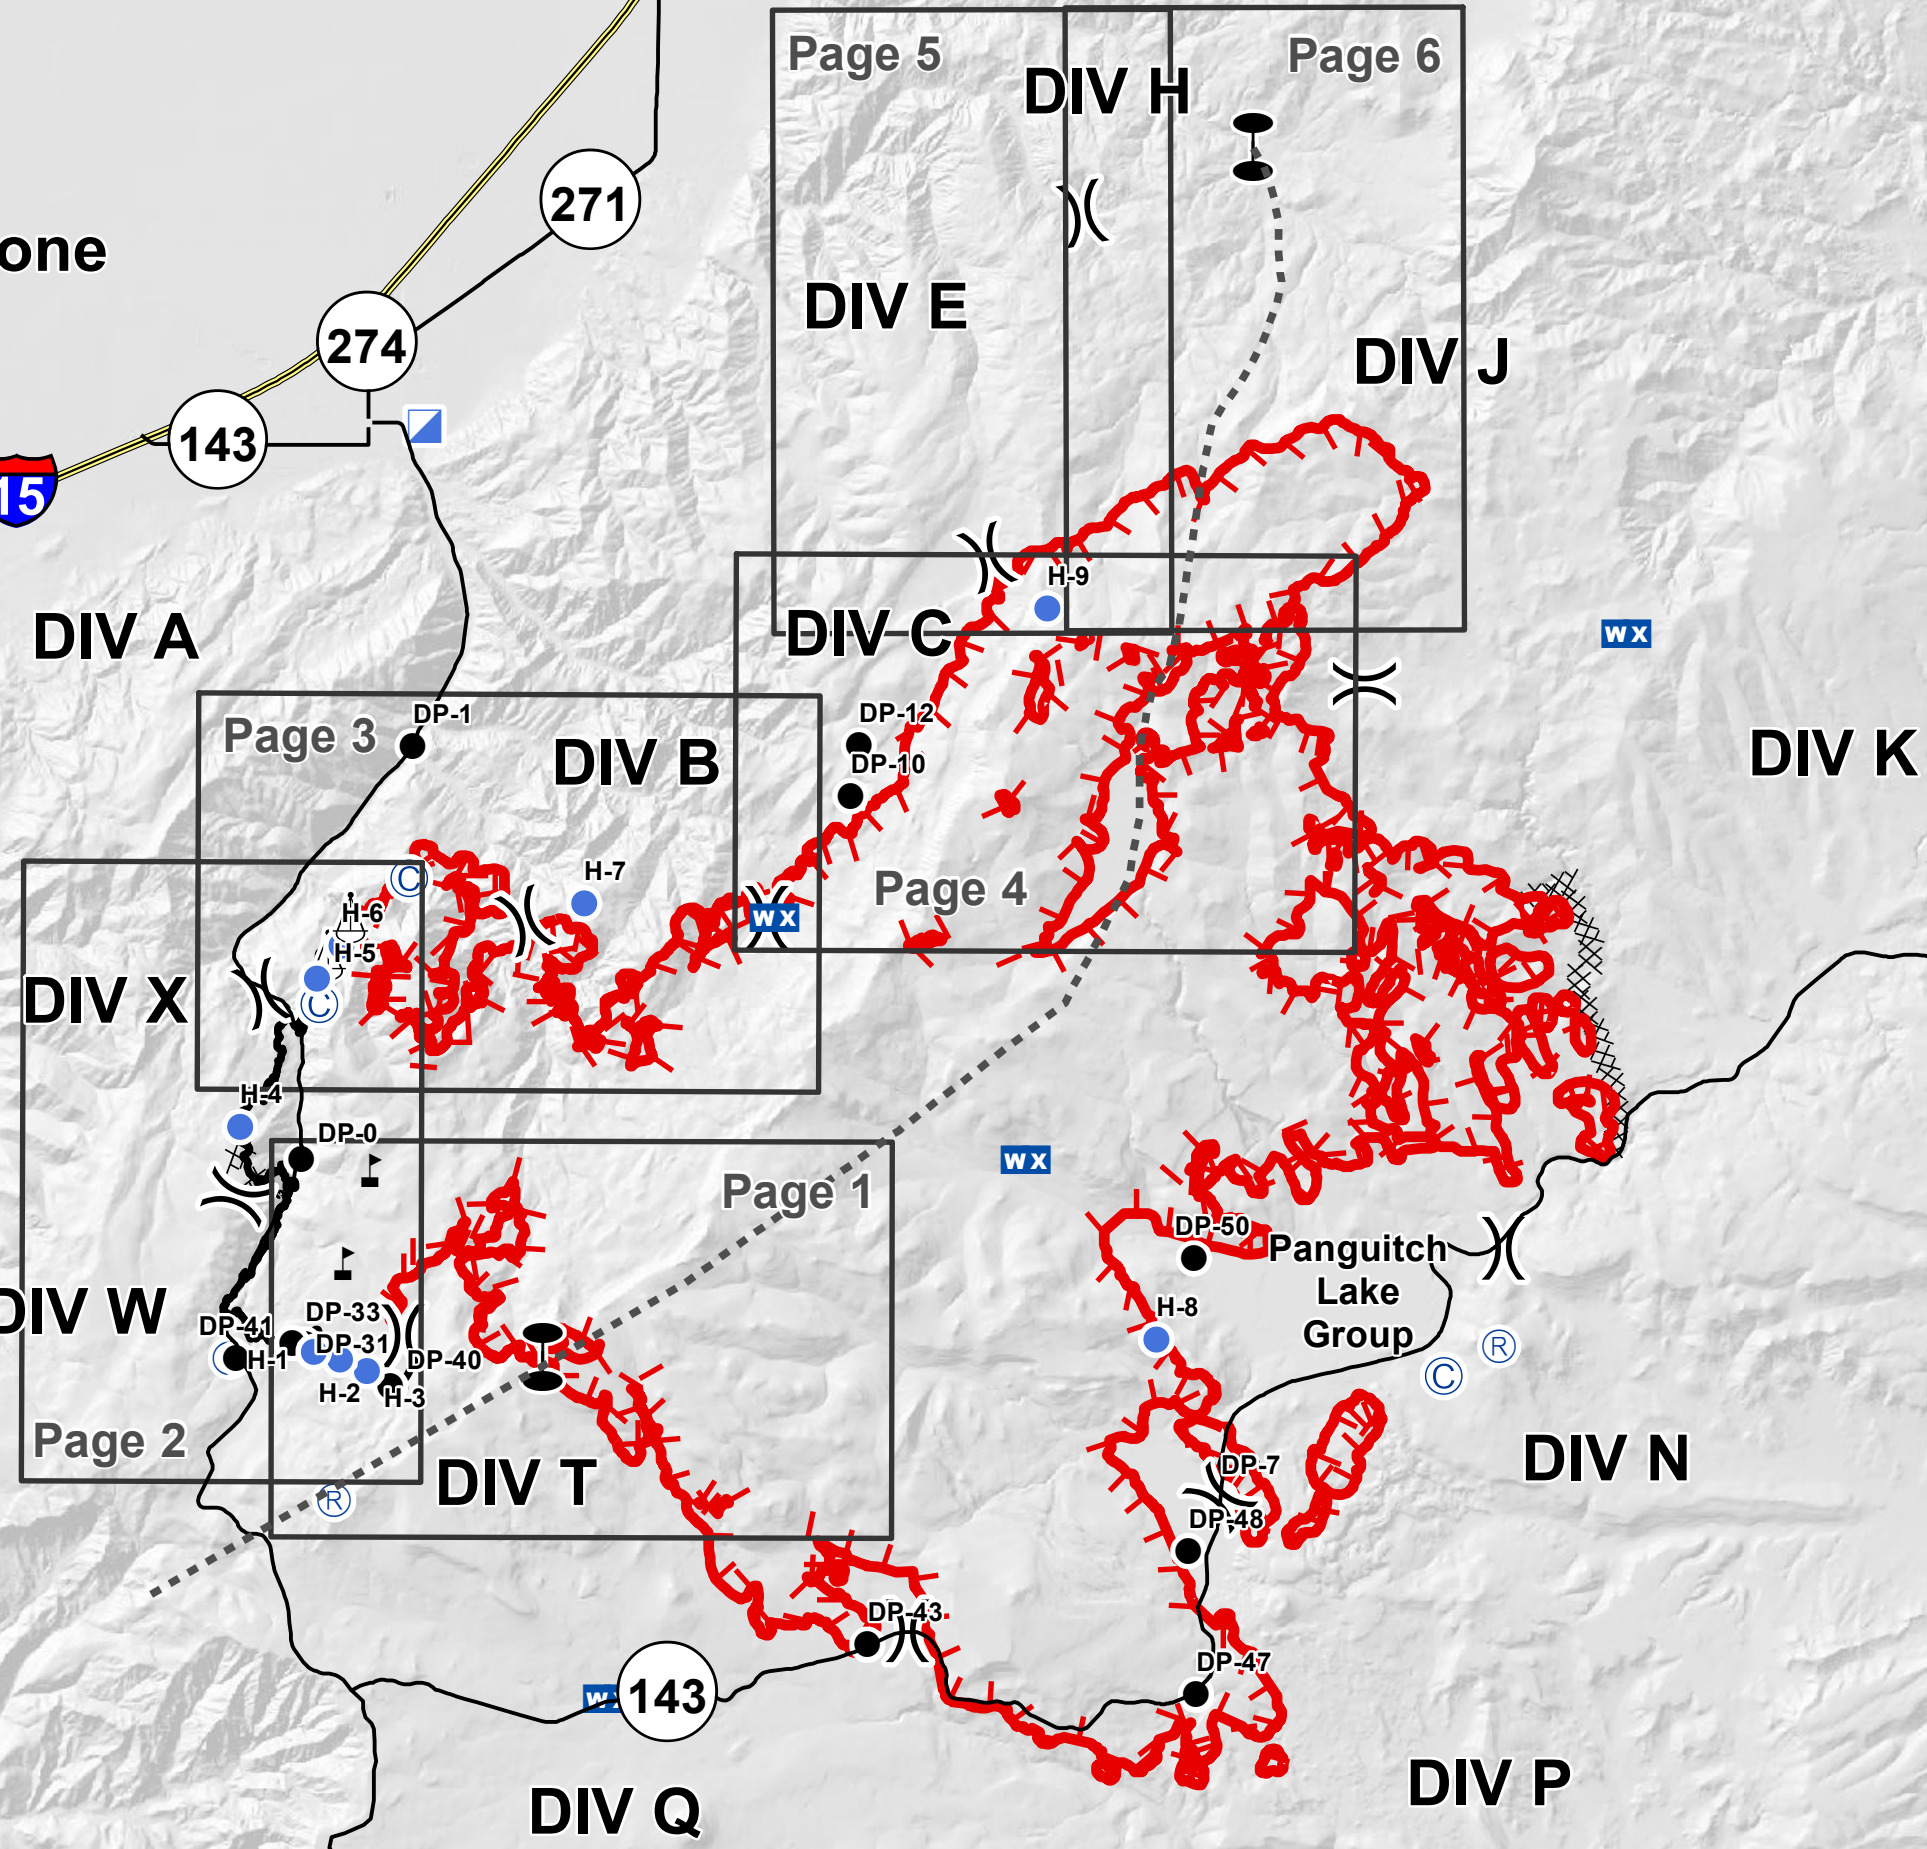

IAP INDEX MAP
 BRIANHEAD - WEST ZONE
 49,626 ACRES
 UT-SWS-000218
 6/27/2017 DAY
 IR FLIGHT 6/27 @ 0011 HRS

West Zone

East Zone

143

DP-0

DP-31

DP-33

H-1

H-2

H-3

DP-40

DIXIE

DIV T

Hendrickson Lake

Paradise Springs

Second Hollow

Dark Sidney

Right Fork Bunker Creek

Left Fork Bunker Creek

Sidney Valley Creek

Brian Head

0 0.25 0.5 0.75 1 Miles

0 0.25 0.5 0.75 1 Miles

DIV A

Hoosier Spring

Wilton Spring

Hoosier Lake

Robinson Reservoir

Spring

Spring

Spring

Spring