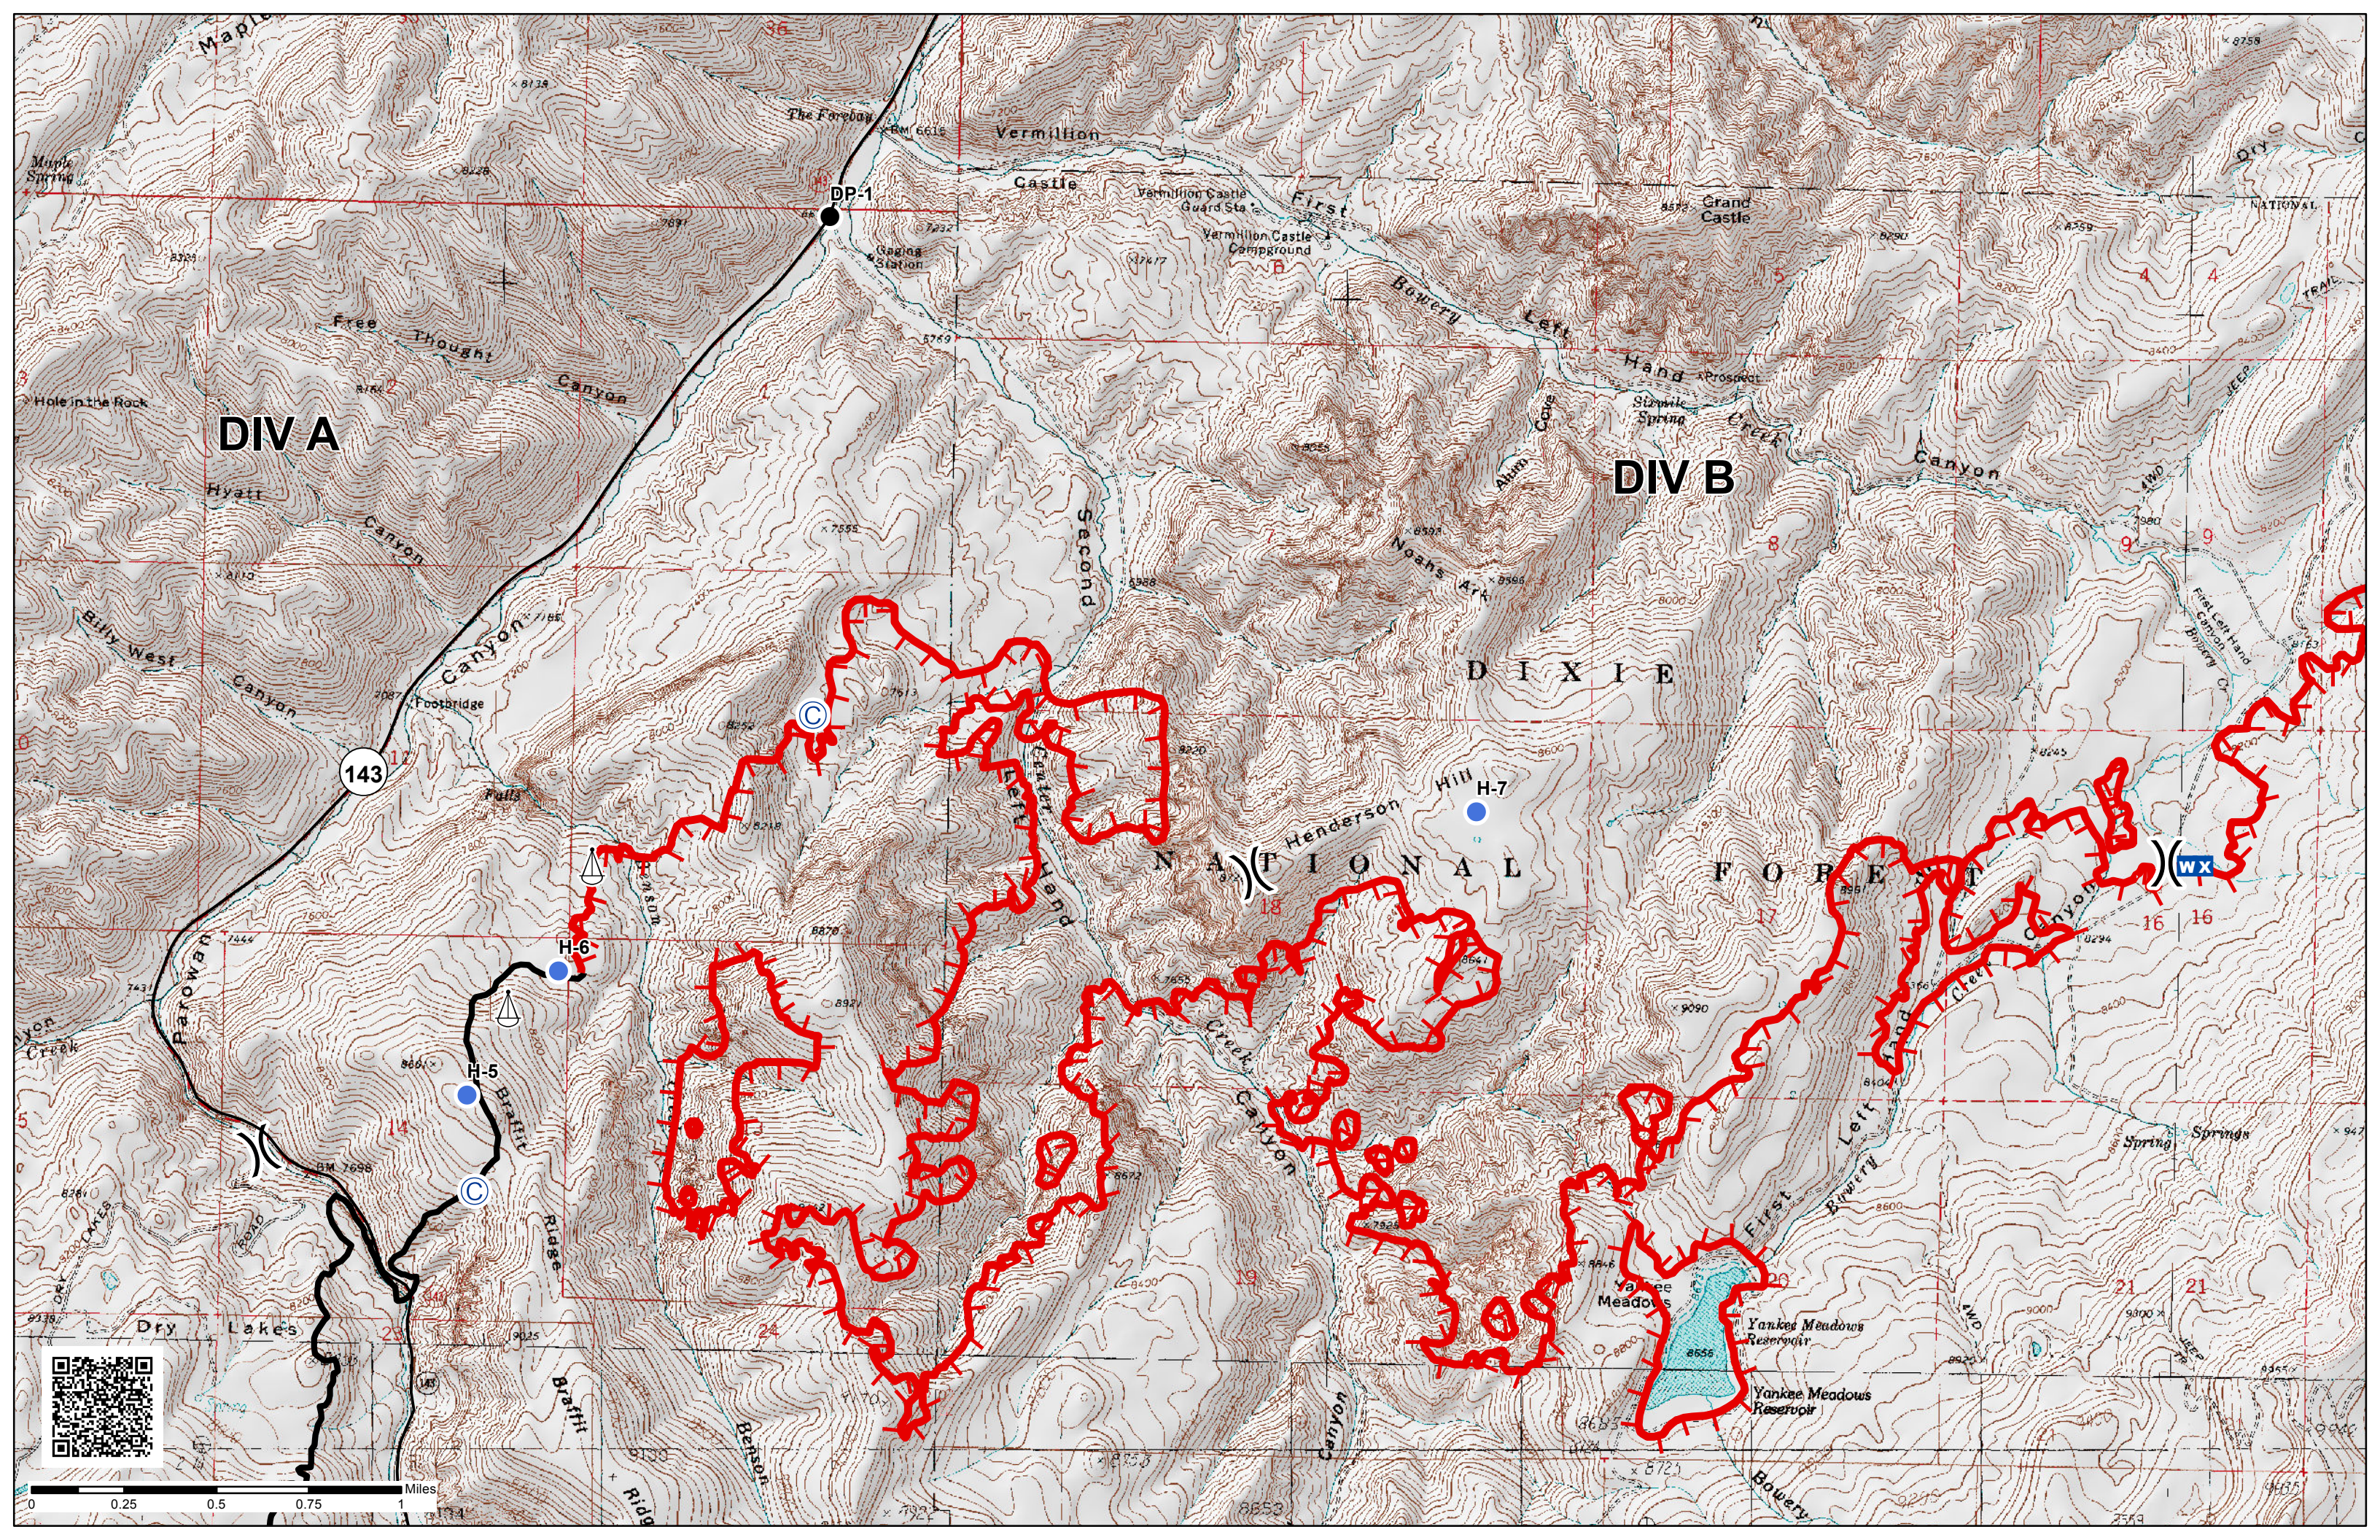

H-2

H-3

DP-40

DIXIE

DIV T

Hendrickson Lake

Paradise Springs

Second Hollow

Dark Sidney

Right Fork Bunker Creek

Left Fork Bunker Creek

Sidney Valley Creek

Brian Head

0 0.25 0.5 0.75 1 Miles

0 0.25 0.5 0.75 1 Miles

DIV A

0 0.25 0.5 0.75 1 Miles

DIV C

DIXIE NATIONAL MONUMENT

H-9

DP-12

DP-10

Horse Valley Peak

Horse Lake

Hoosier Spring

Wilton Spring

Hoosier Lake

Robinson Reservoir

Spring

Spring

Spring

Spring