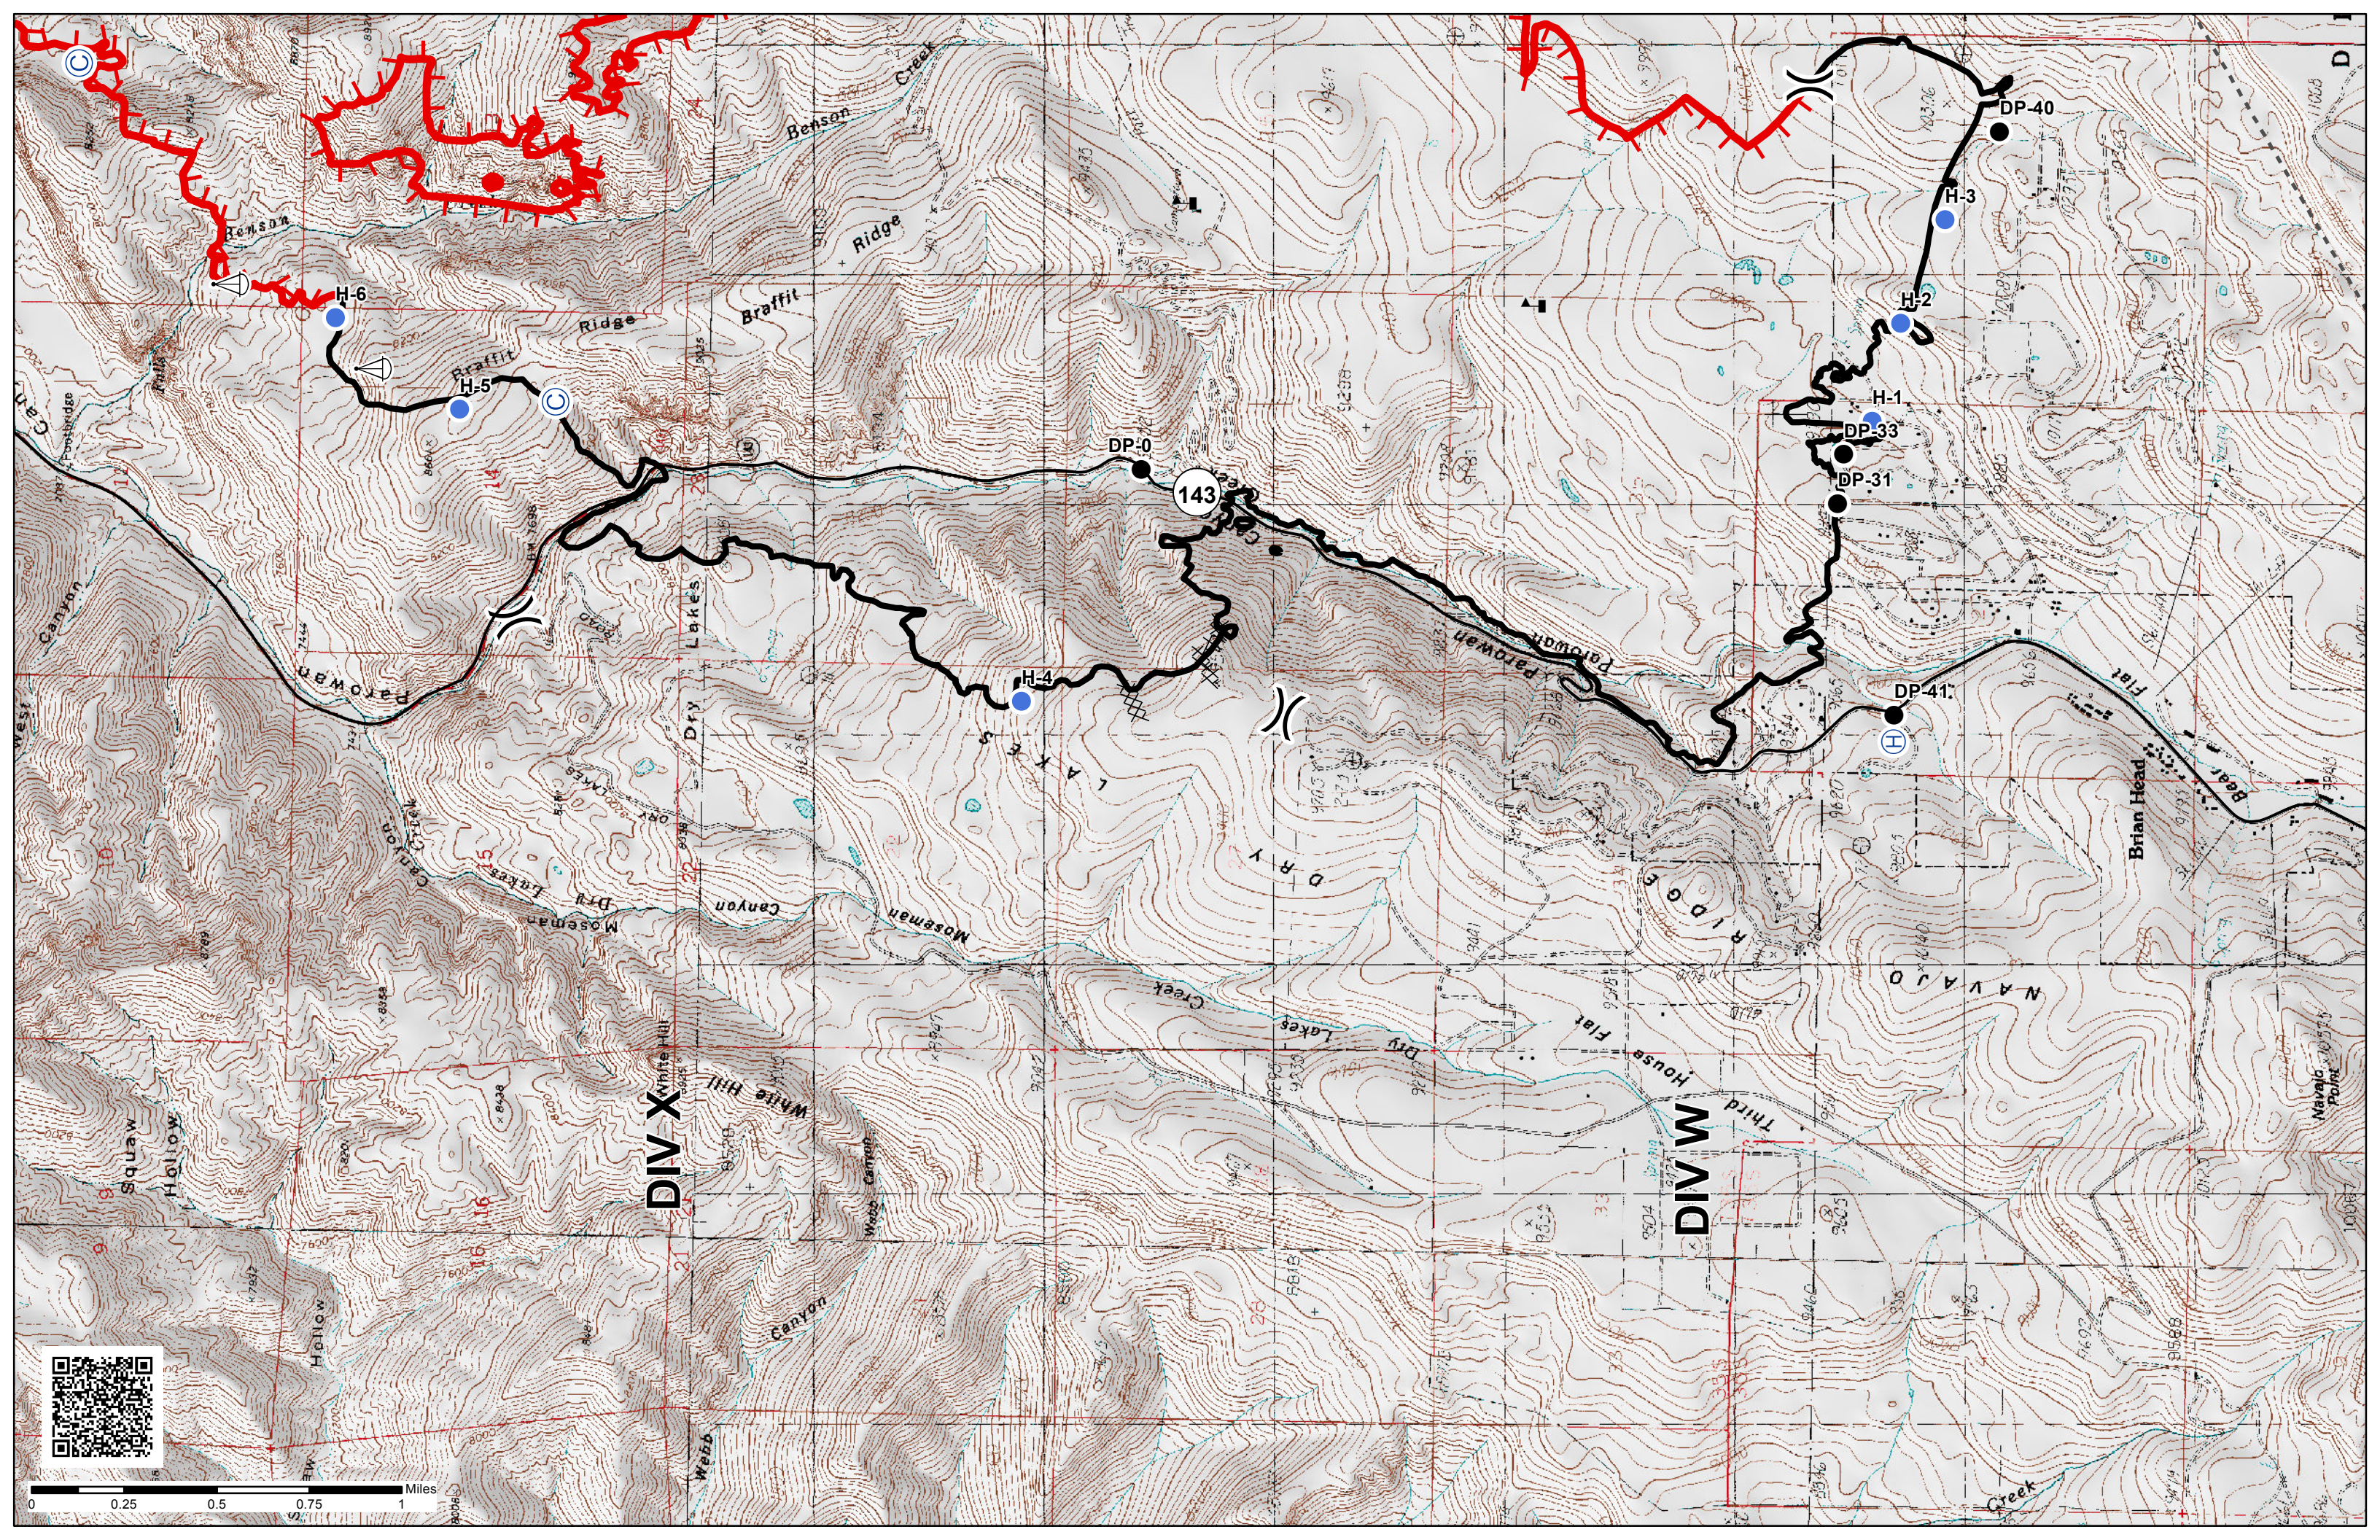

Dark Sidney

Right Fork Bunker Creek

Left Fork Bunker Creek

Sidney Valley Creek

Brian Head

0 0.25 0.5 0.75 1 Miles

0 0.25 0.5 0.75 1 Miles

DIV A

0 0.25 0.5 0.75 1 Miles

DIV C

DIXIE NATIONAL MONUMENT

H-9

DP-12

DP-10

Horse Valley Peak

Horse Lake

Hoosier Spring

Wilton Spring

Hoosier Lake

Robinson Reservoir

Spring

Spring

Spring

Spring