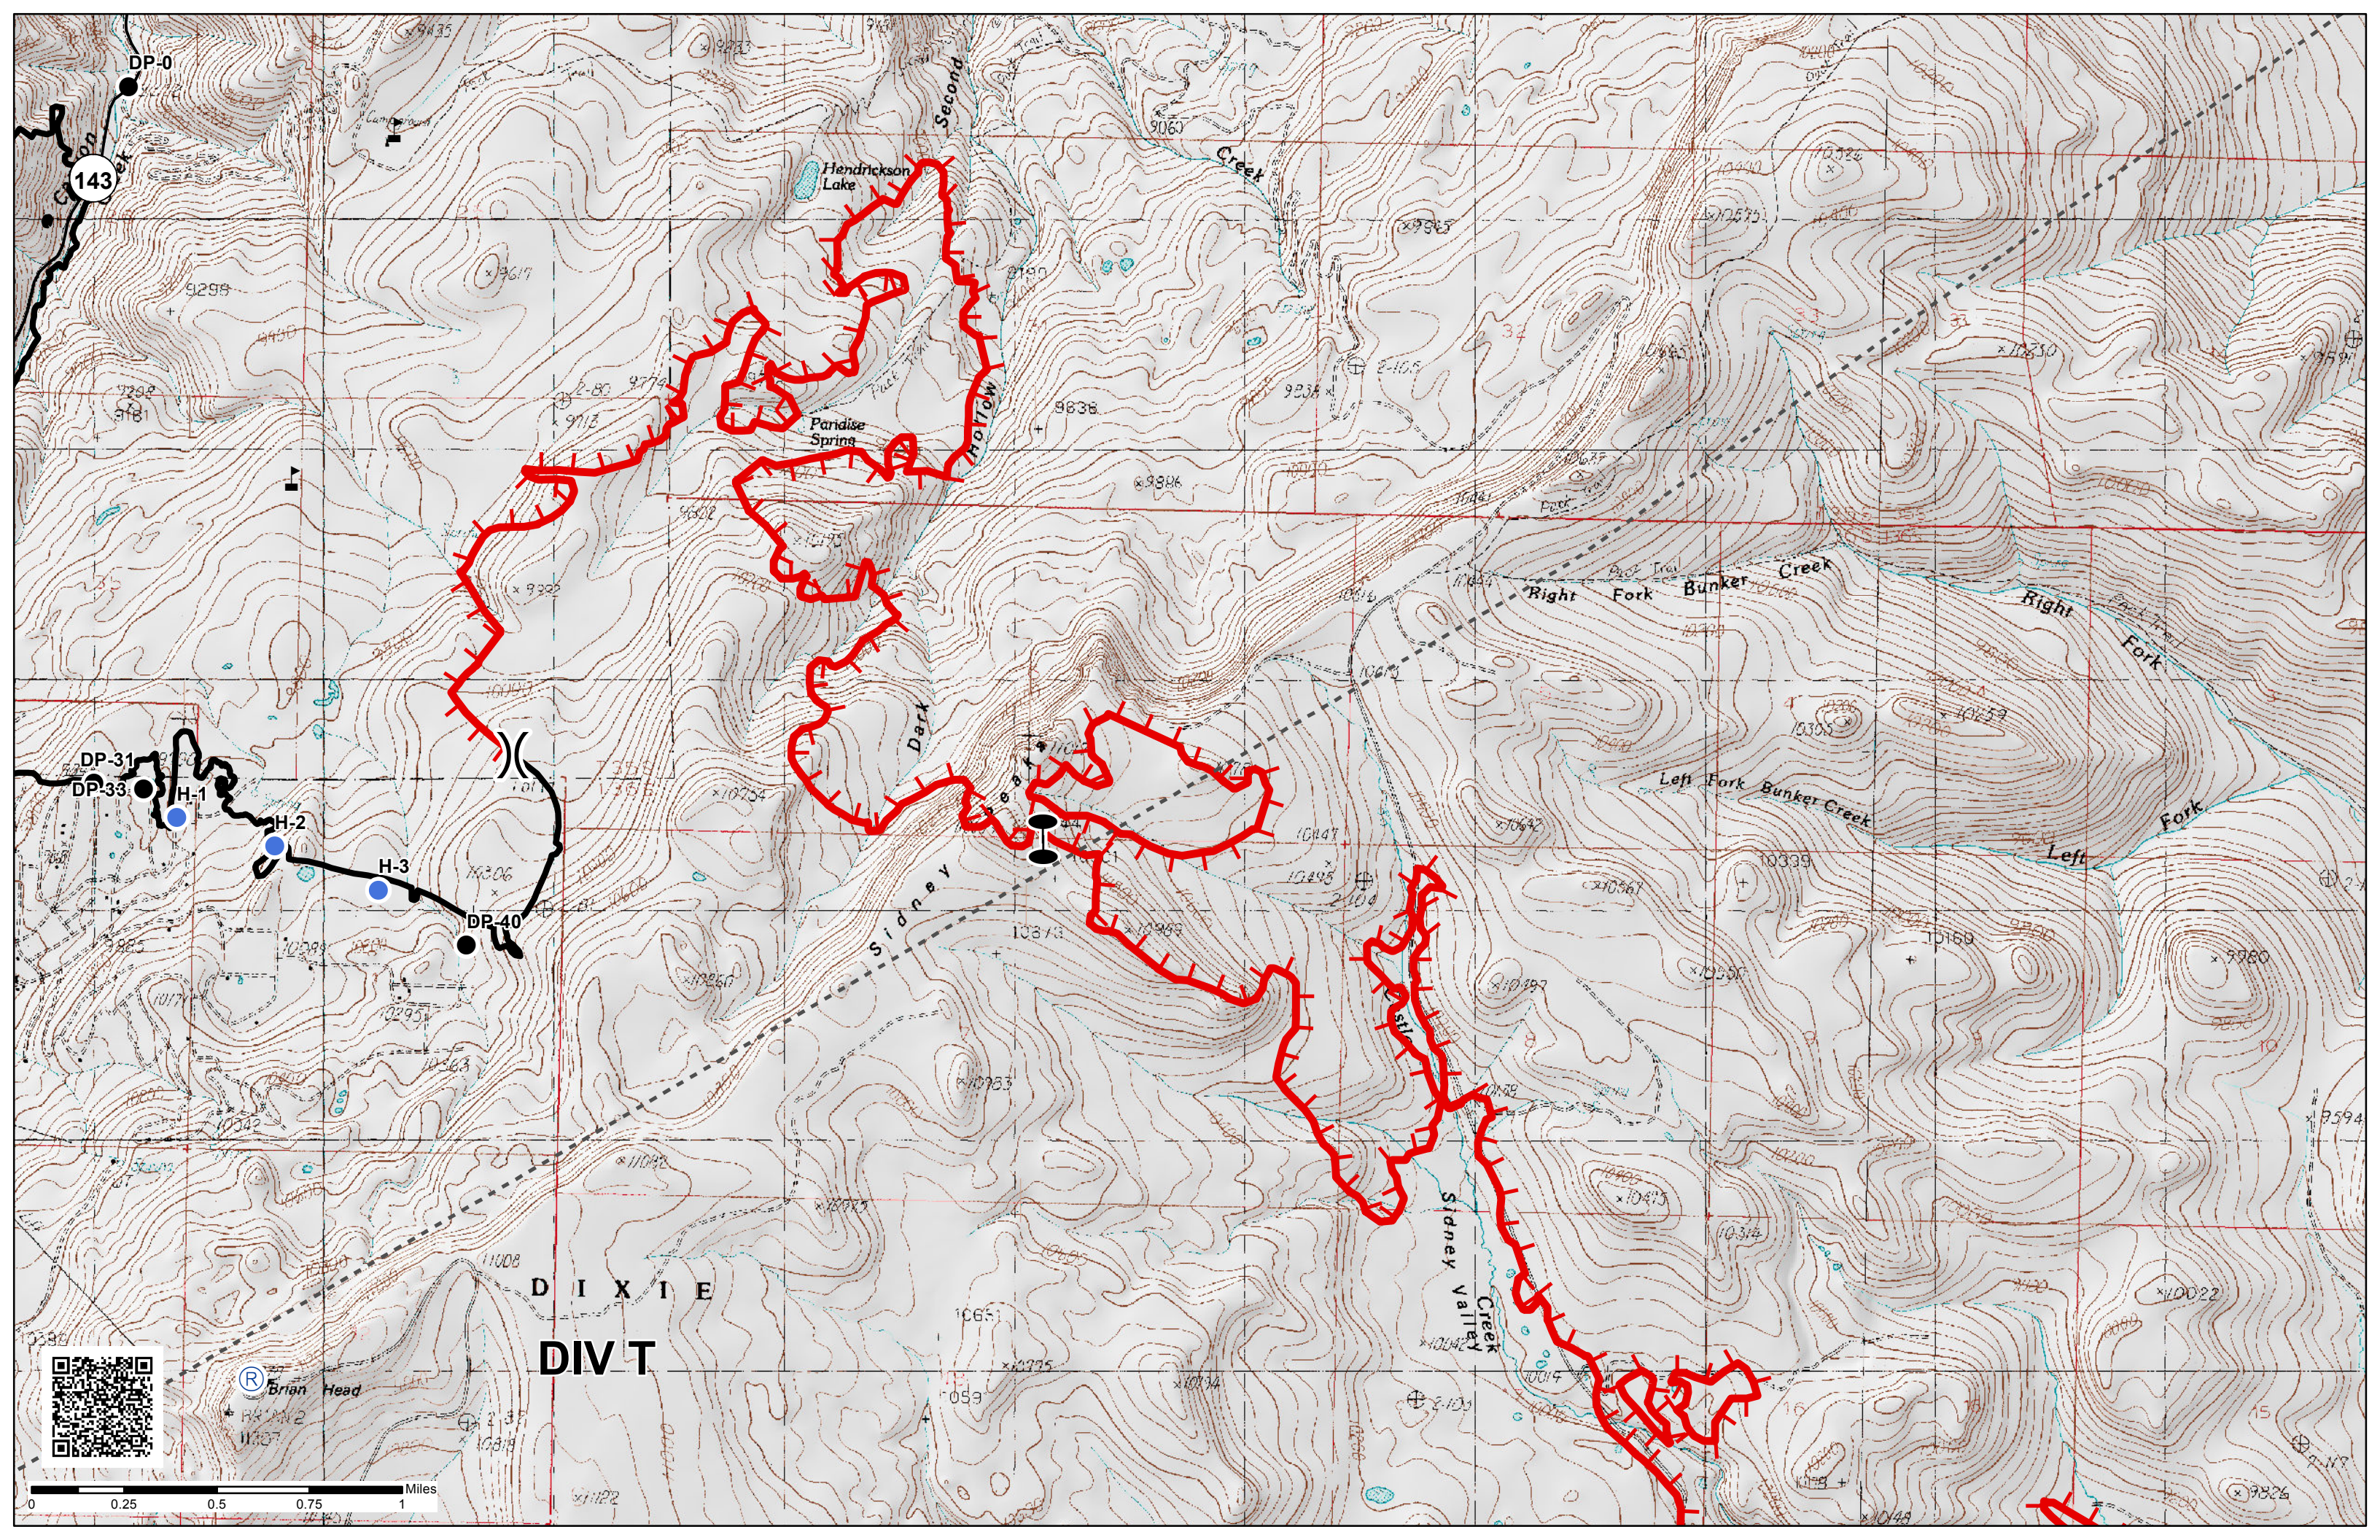

IAP INDEX MAP
 BRIANHEAD - WEST ZONE
 49,626 ACRES
 UT-SWS-000218
 6/27/2017 DAY
 IR FLIGHT 6/27 @ 0011 HRS

West Zone

East Zone

143

DP-0

DP-31

DP-33

H-1

H-2

H-3

DP-40

DIXIE

DIV T

Hendrickson Lake

Paradise Springs

Second Hollow

0 0.25 0.5 0.75 1 Miles

DIV C

DIXIE NATIONAL MONUMENT

H-9

DP-12

DP-10

Horse Valley Peak

Horse Lake

Hoosier Spring

Wilton Spring

Hoosier Lake

Robinson Reservoir

Spring

Spring

Spring

Spring