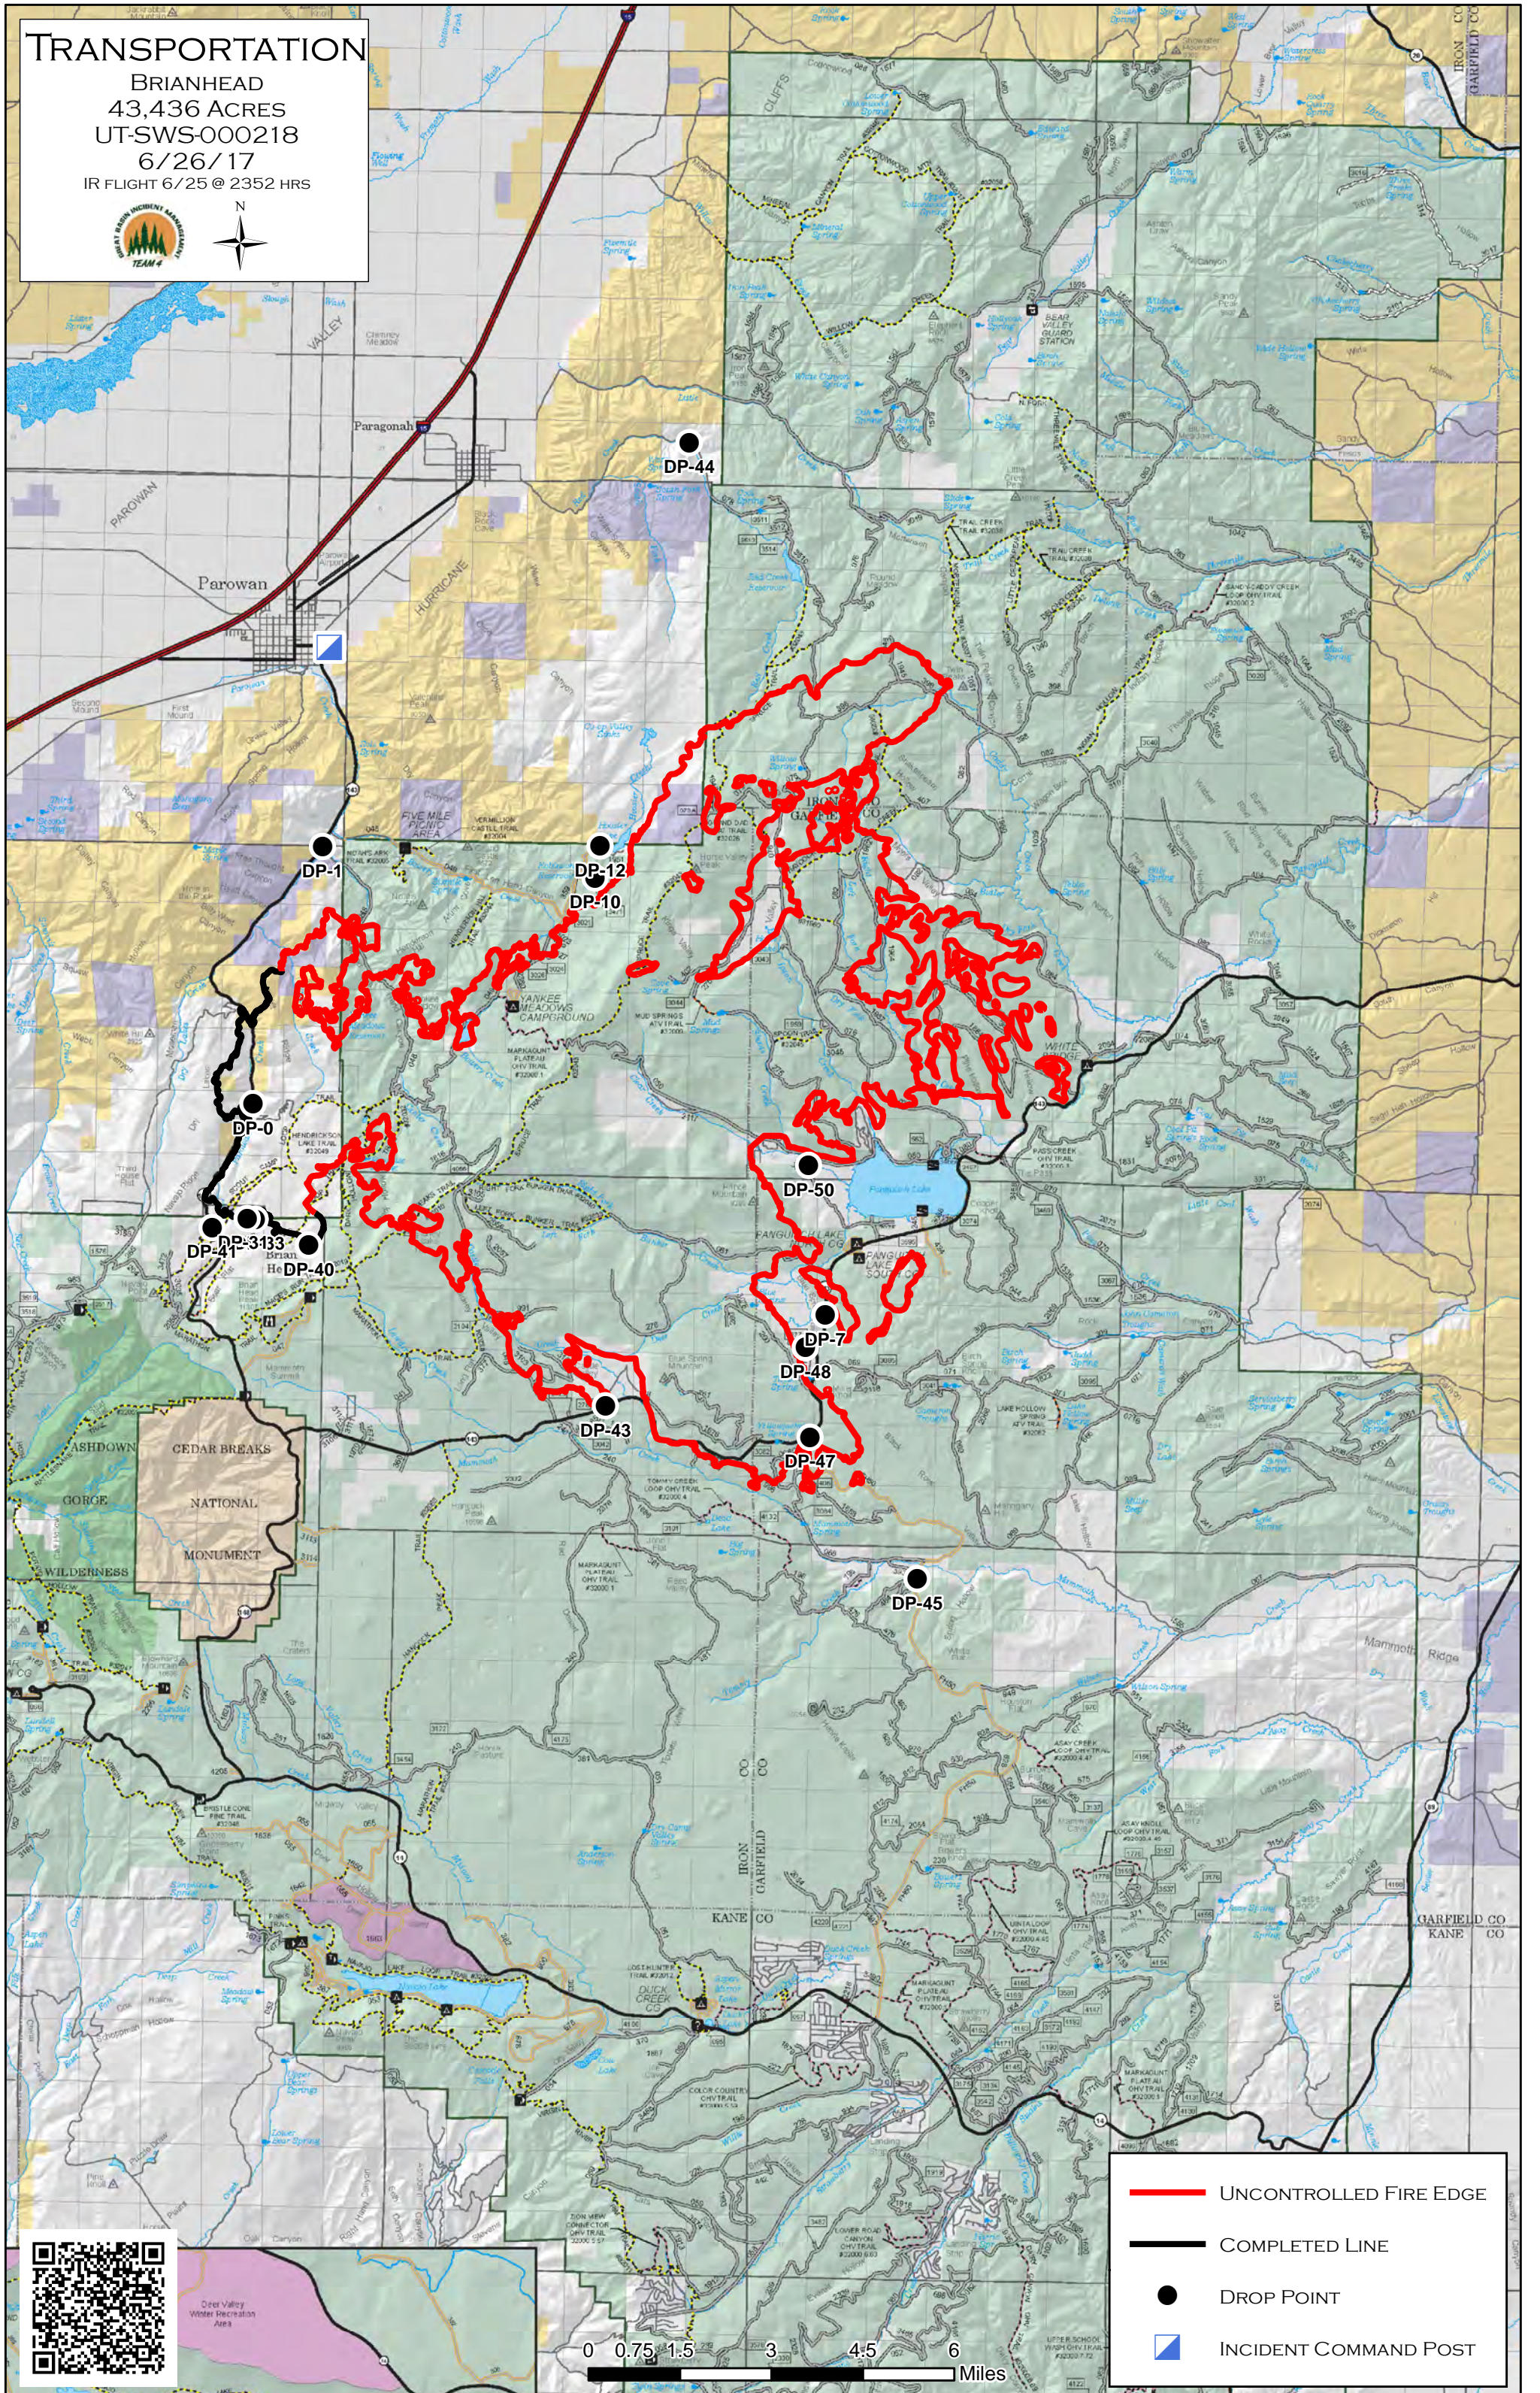

# TRANSPORTATION

BRIANHEAD  
43,436 ACRES  
UT-SWS-000218  
6/26/17  
IR FLIGHT 6/25 @ 2352 HRS

- UNCONTROLLED FIRE EDGE
- COMPLETED LINE
- DROP POINT
- INCIDENT COMMAND POST