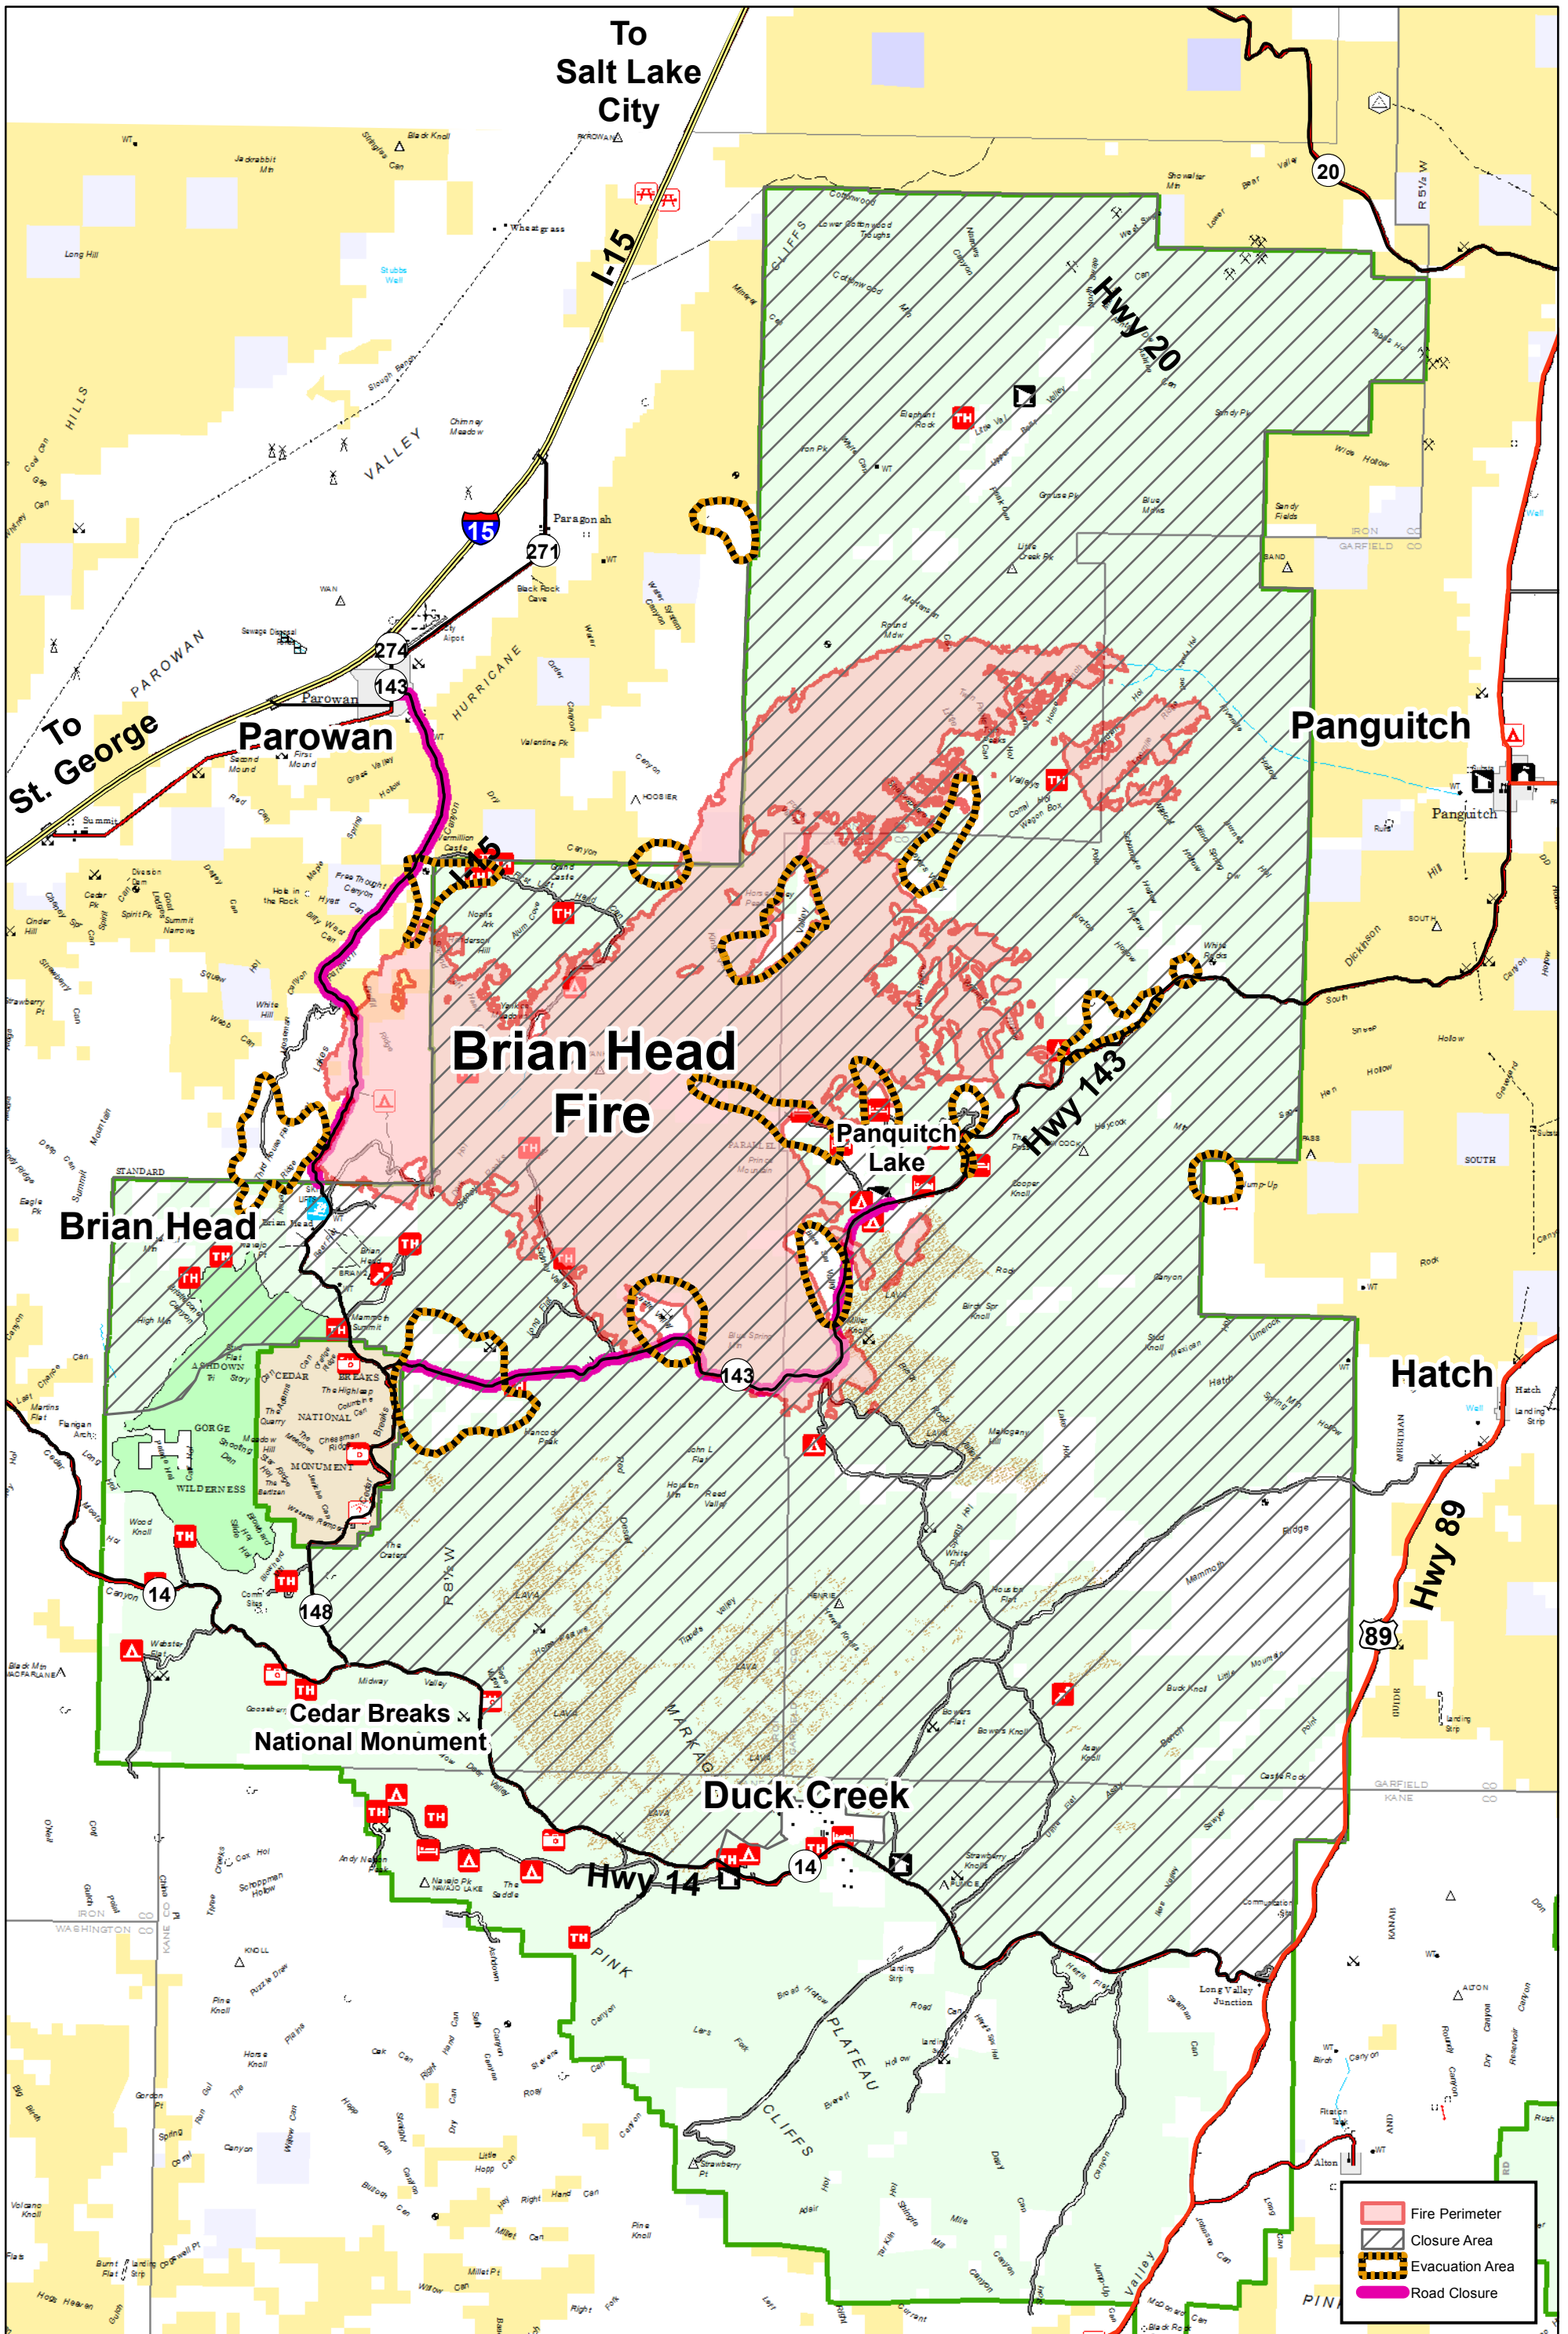

**Public Information**  
**Brian Head**  
 58,319 Acres June 29, 2017

	Fire Perimeter
	Closure Area
	Evacuation Area
	Road Closure