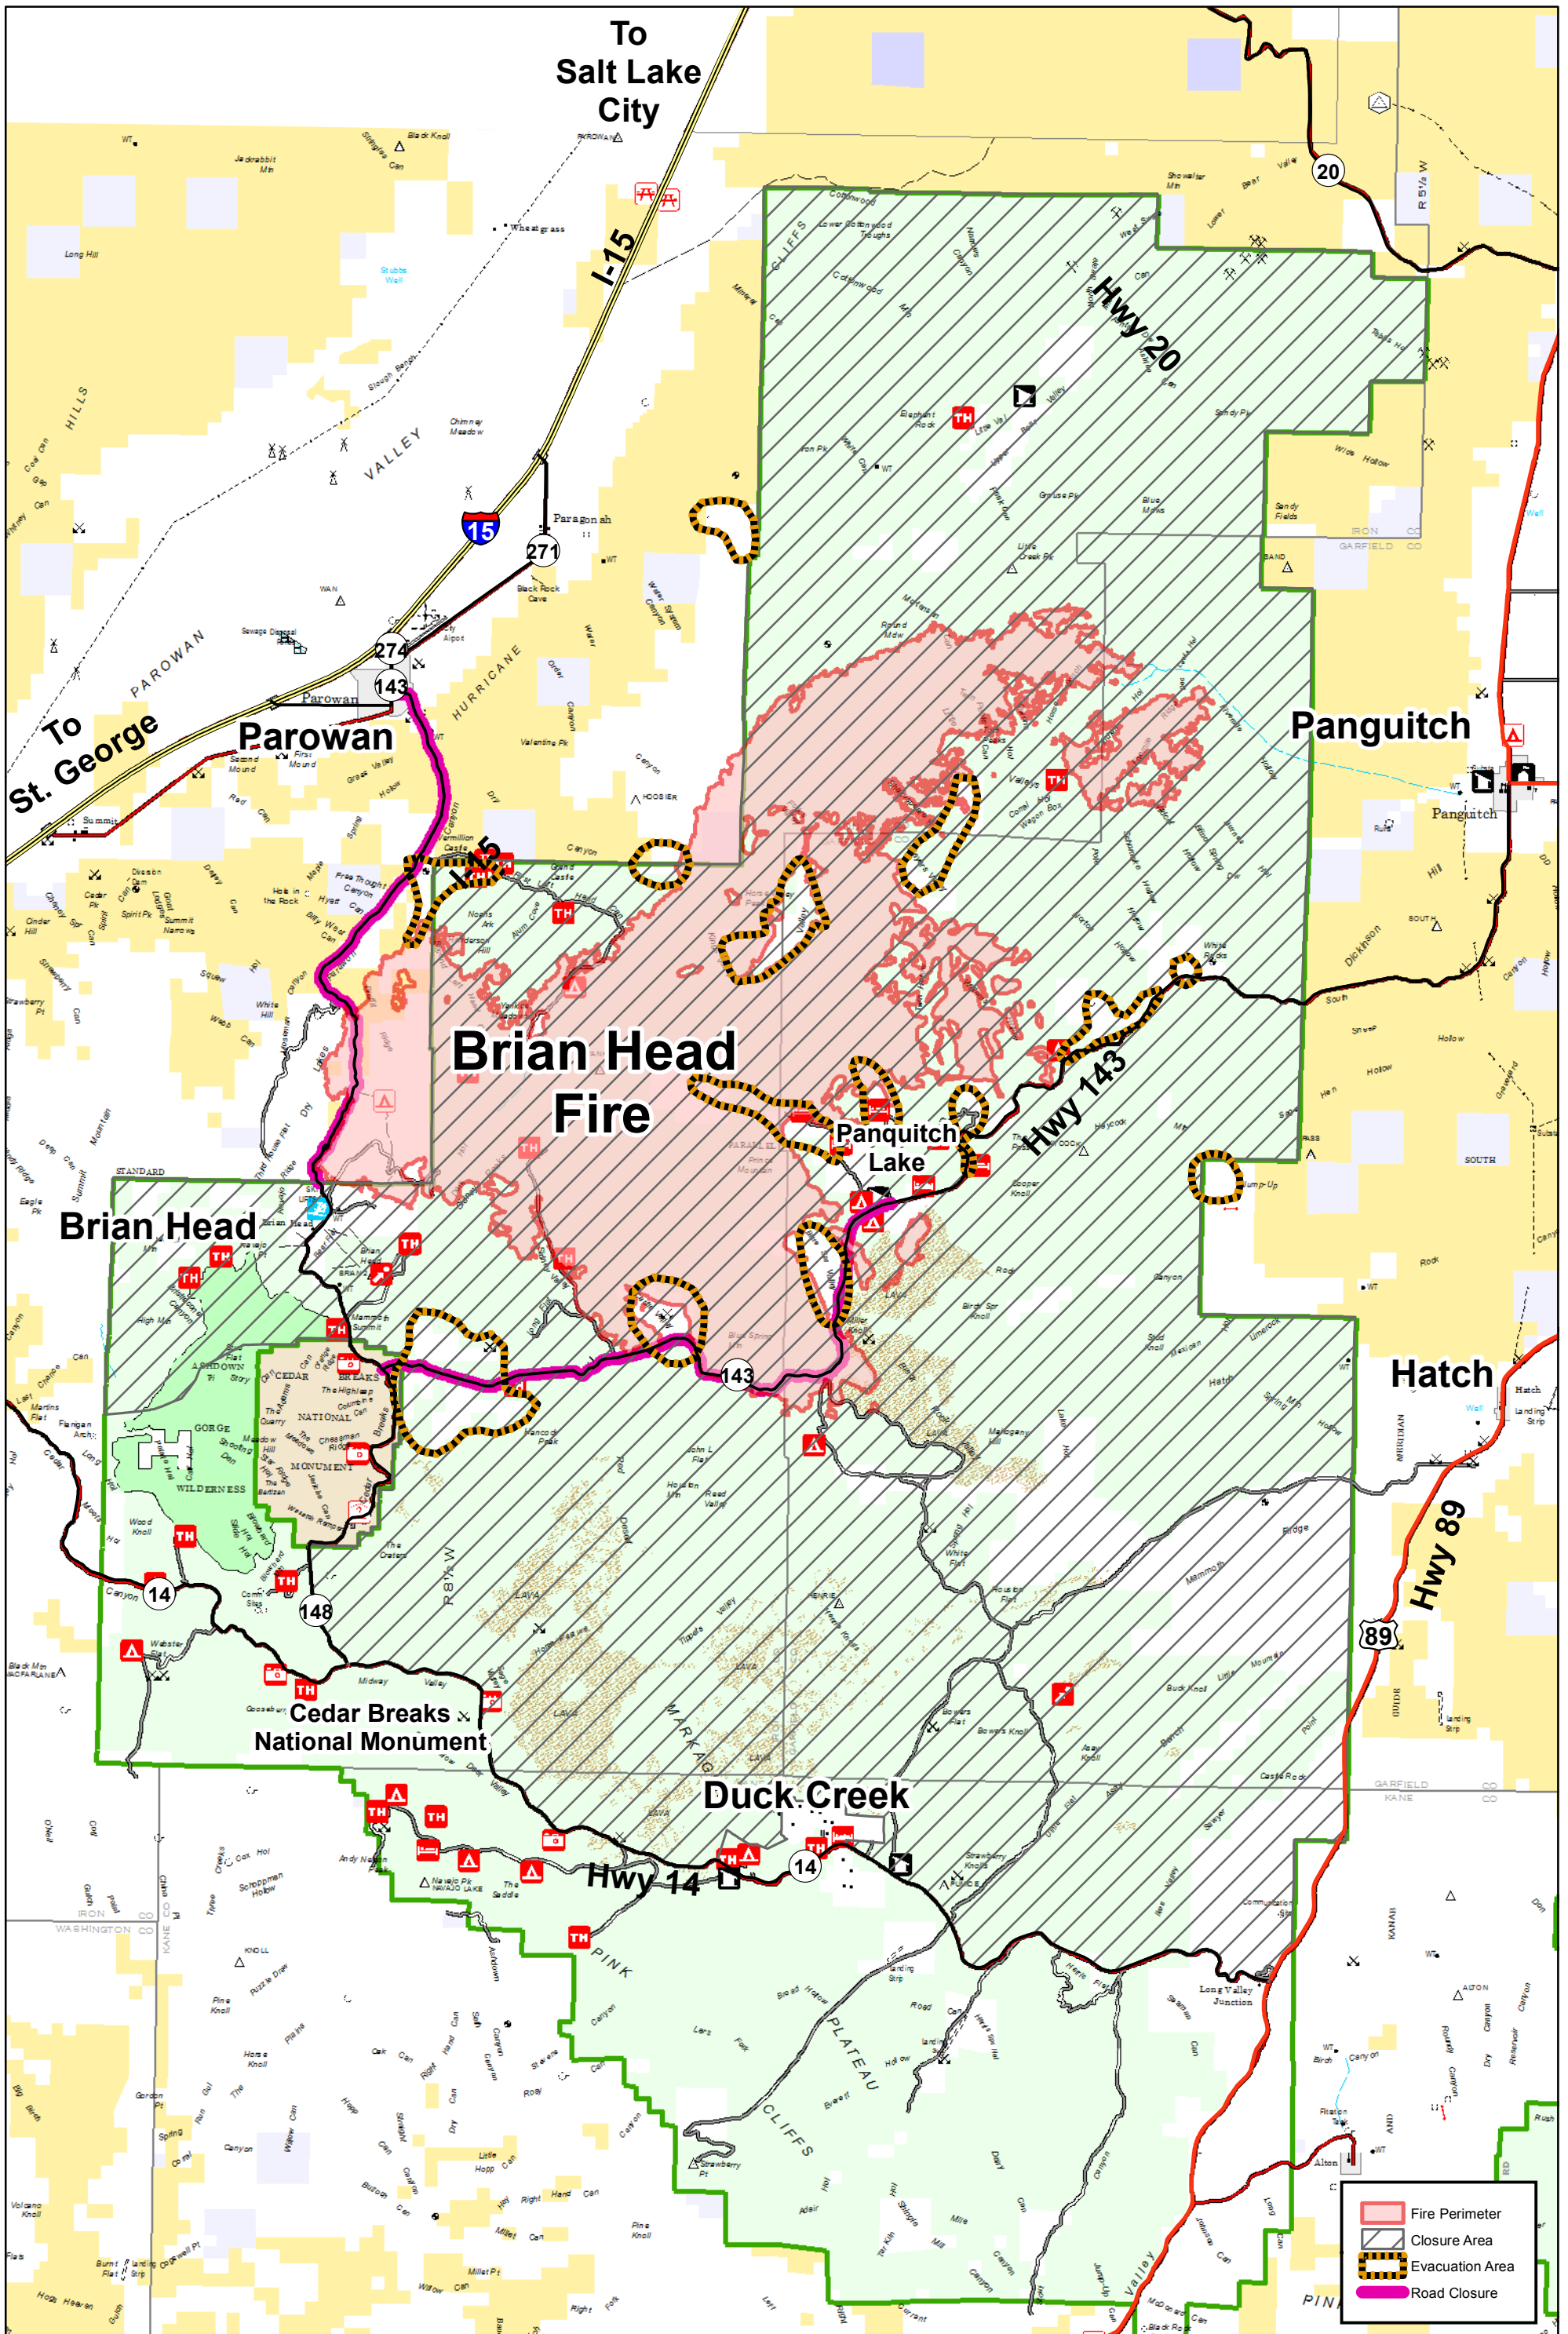

Public Information
Brian Head
 59,956 Acres June 30, 2017

- Fire Perimeter
- Closure Area
- Evacuation Area
- Road Closure