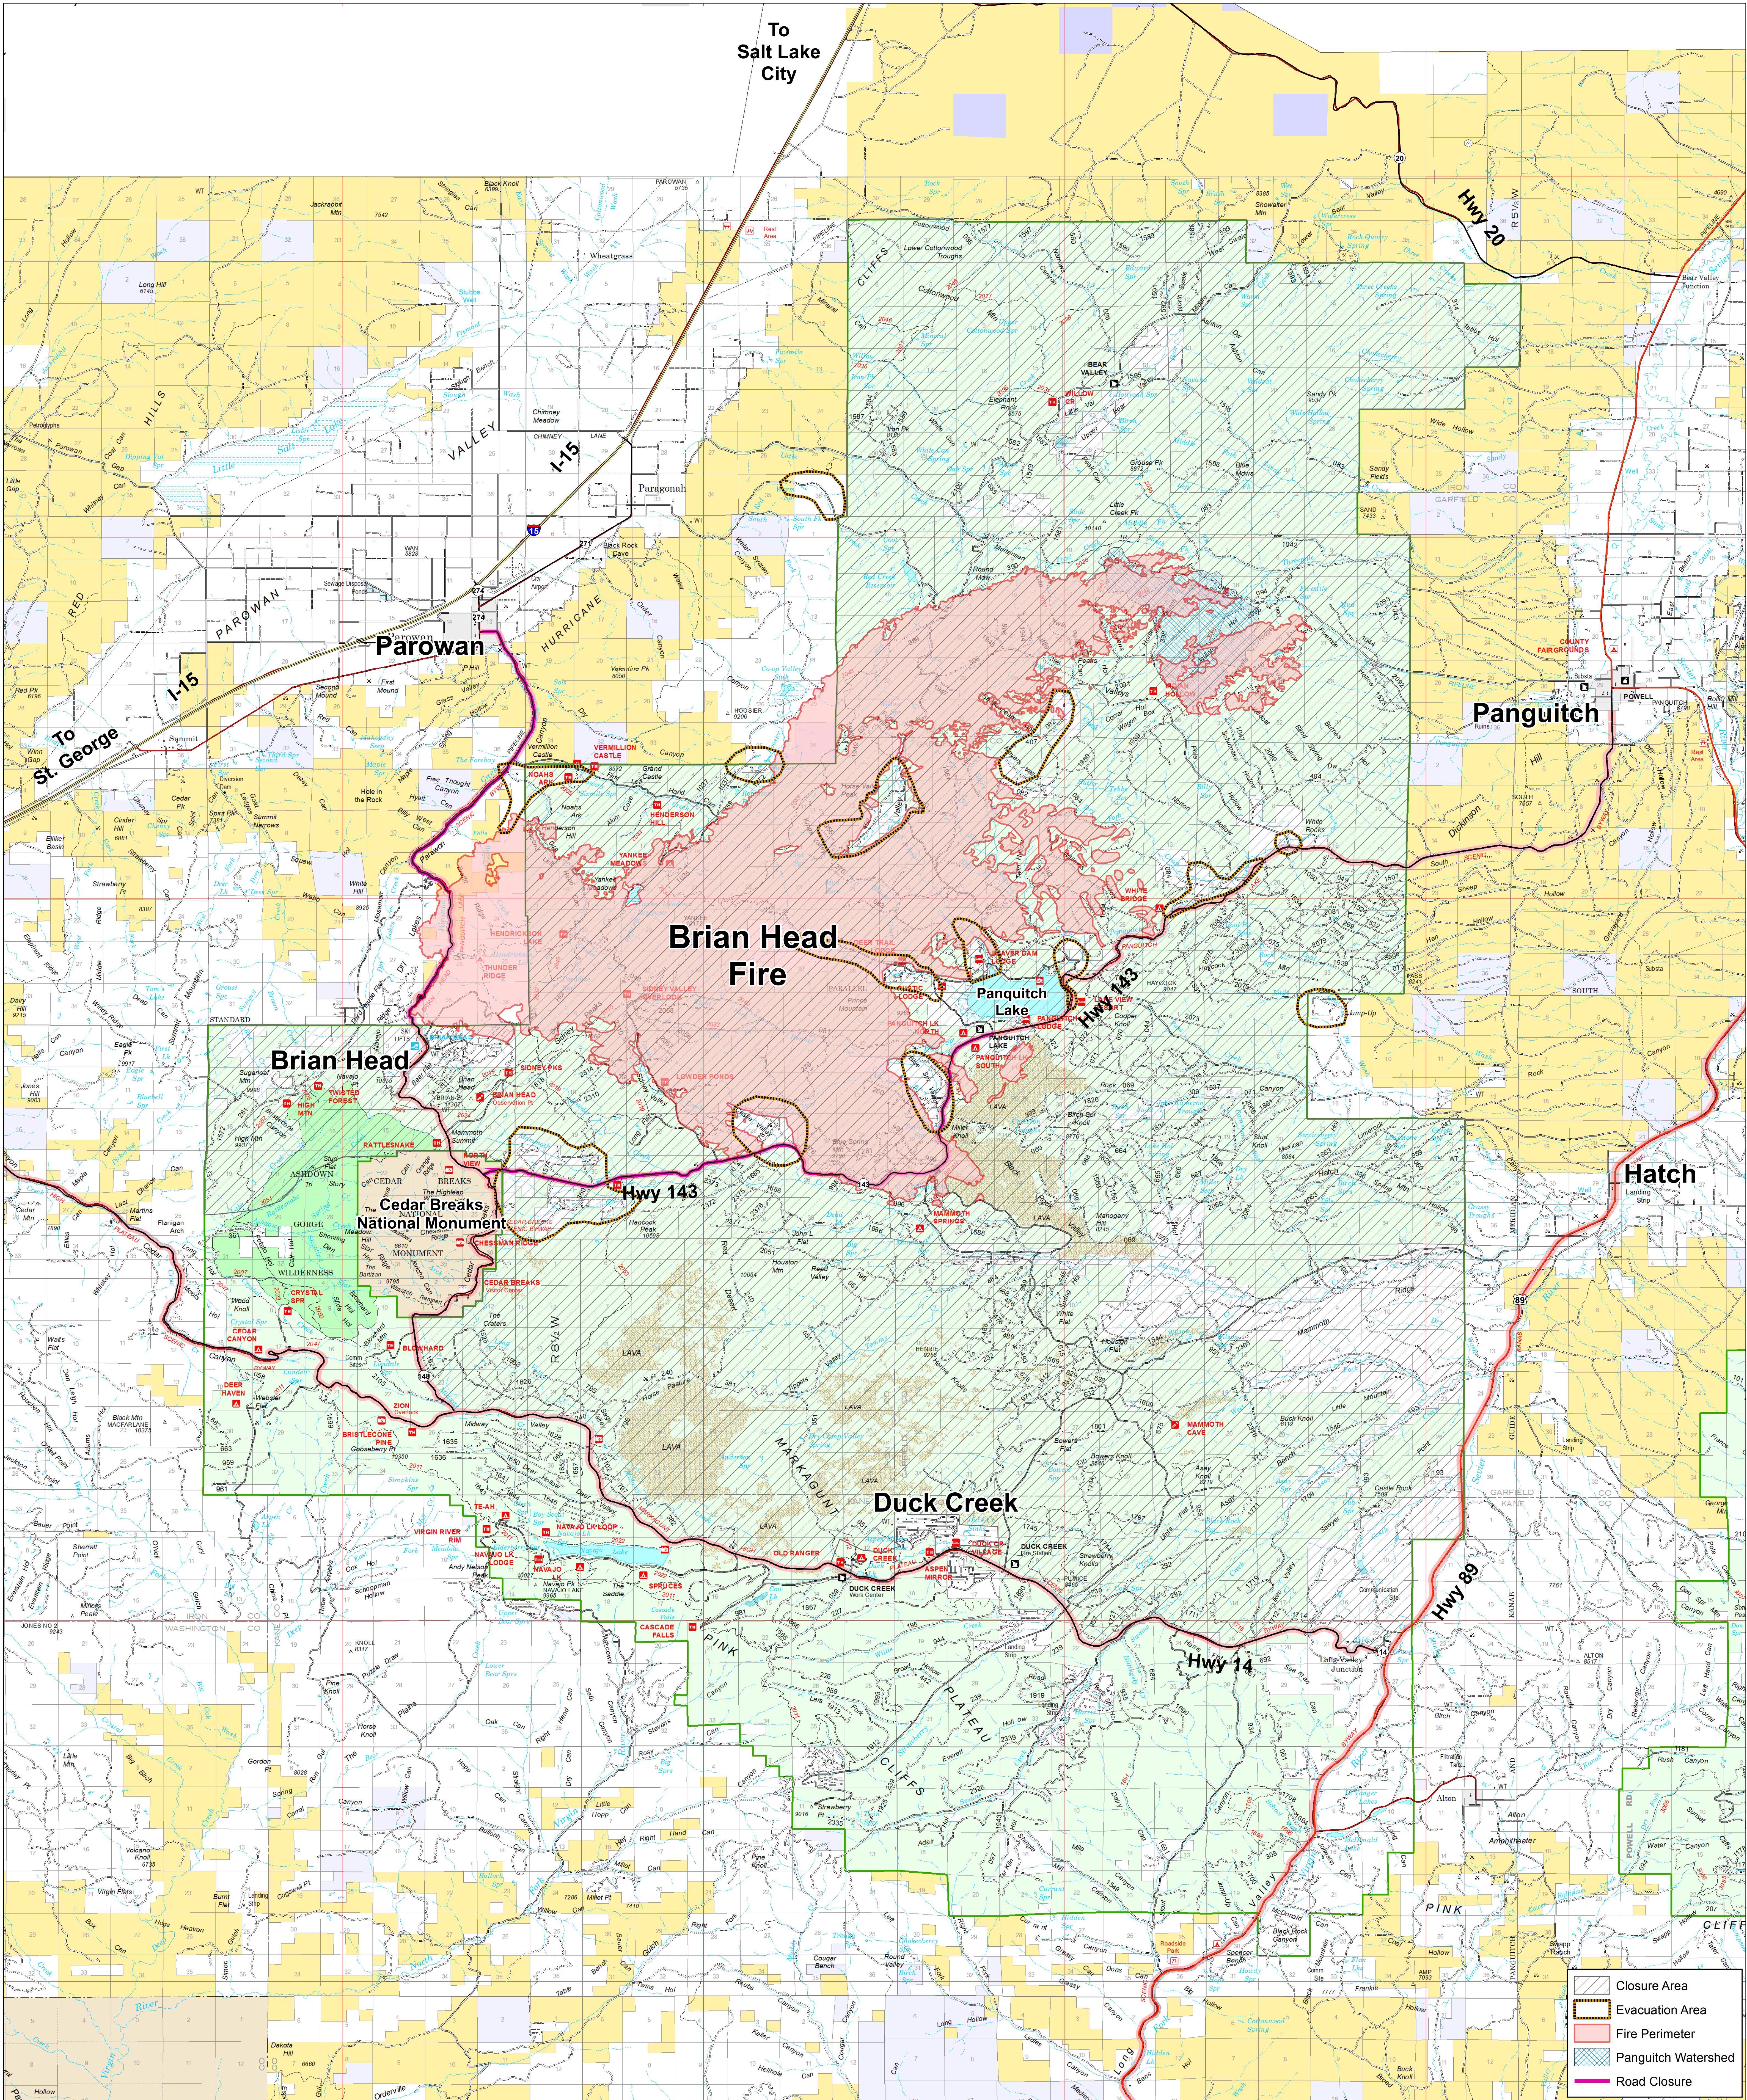

# Public Information

## Brian Head

59,956 Acres June 30, 2017

- Closure Area
- Evacuation Area
- Fire Perimeter
- Panguitch Watershed
- Road Closure