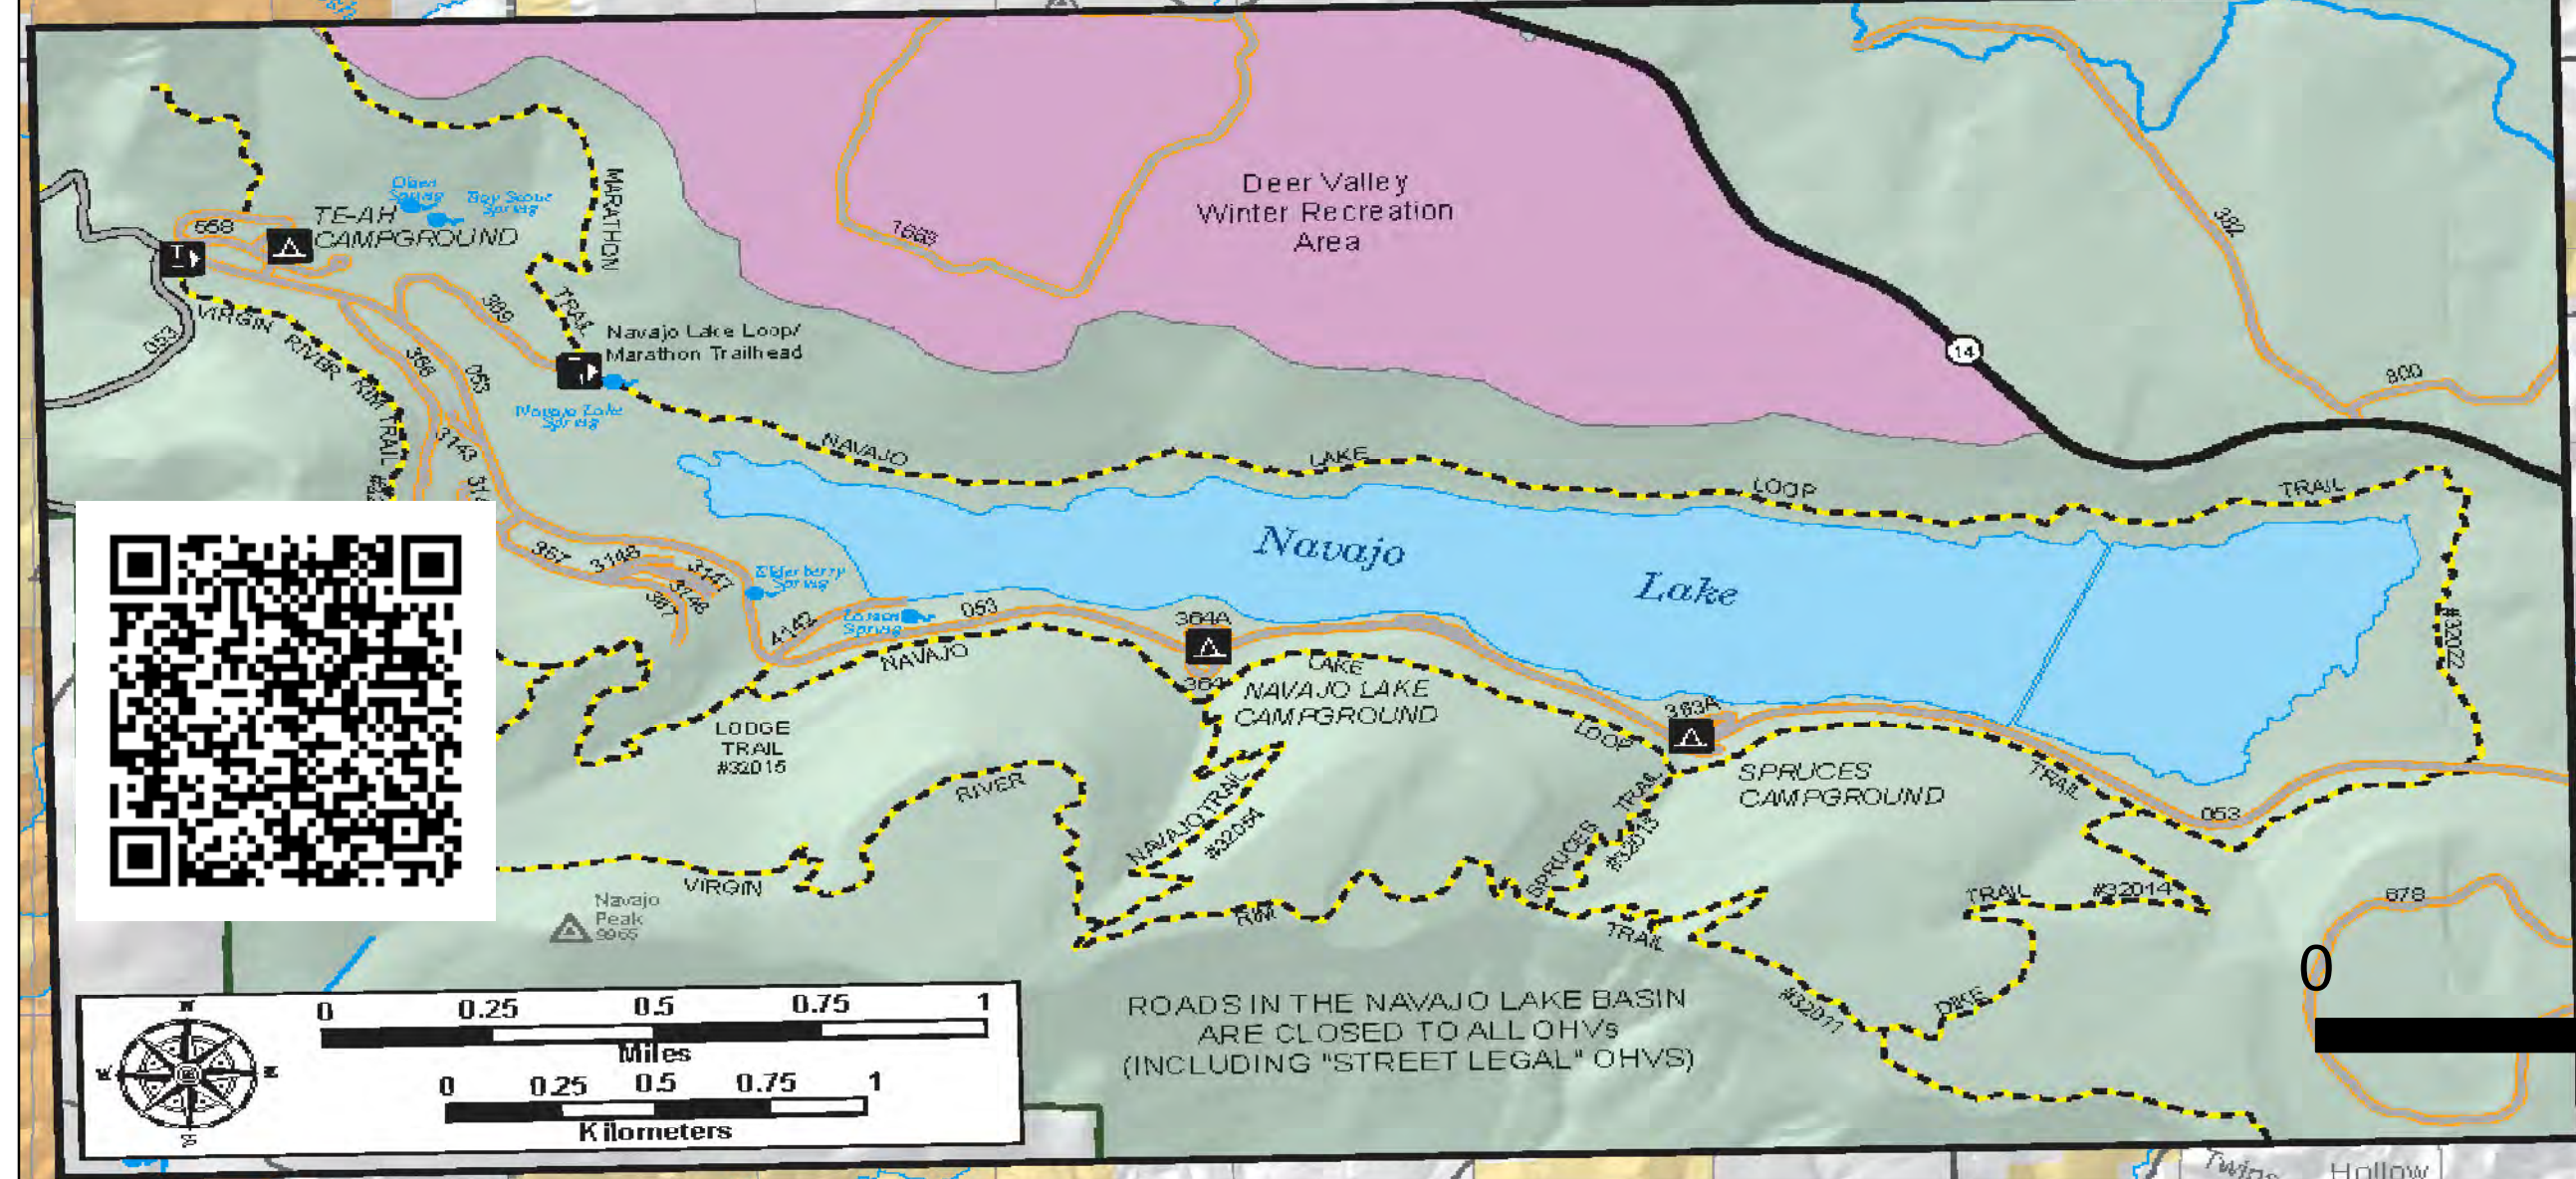

TRANSPORTATION

BRIANHEAD

59,956 ACRES

UT-SWS-000218

6/30/17

IR FLIGHT 6/30 @ 0102 HRS

- Fire Perimeter
- Incident Command Post
- Drop Point

0 2.5 10 Miles