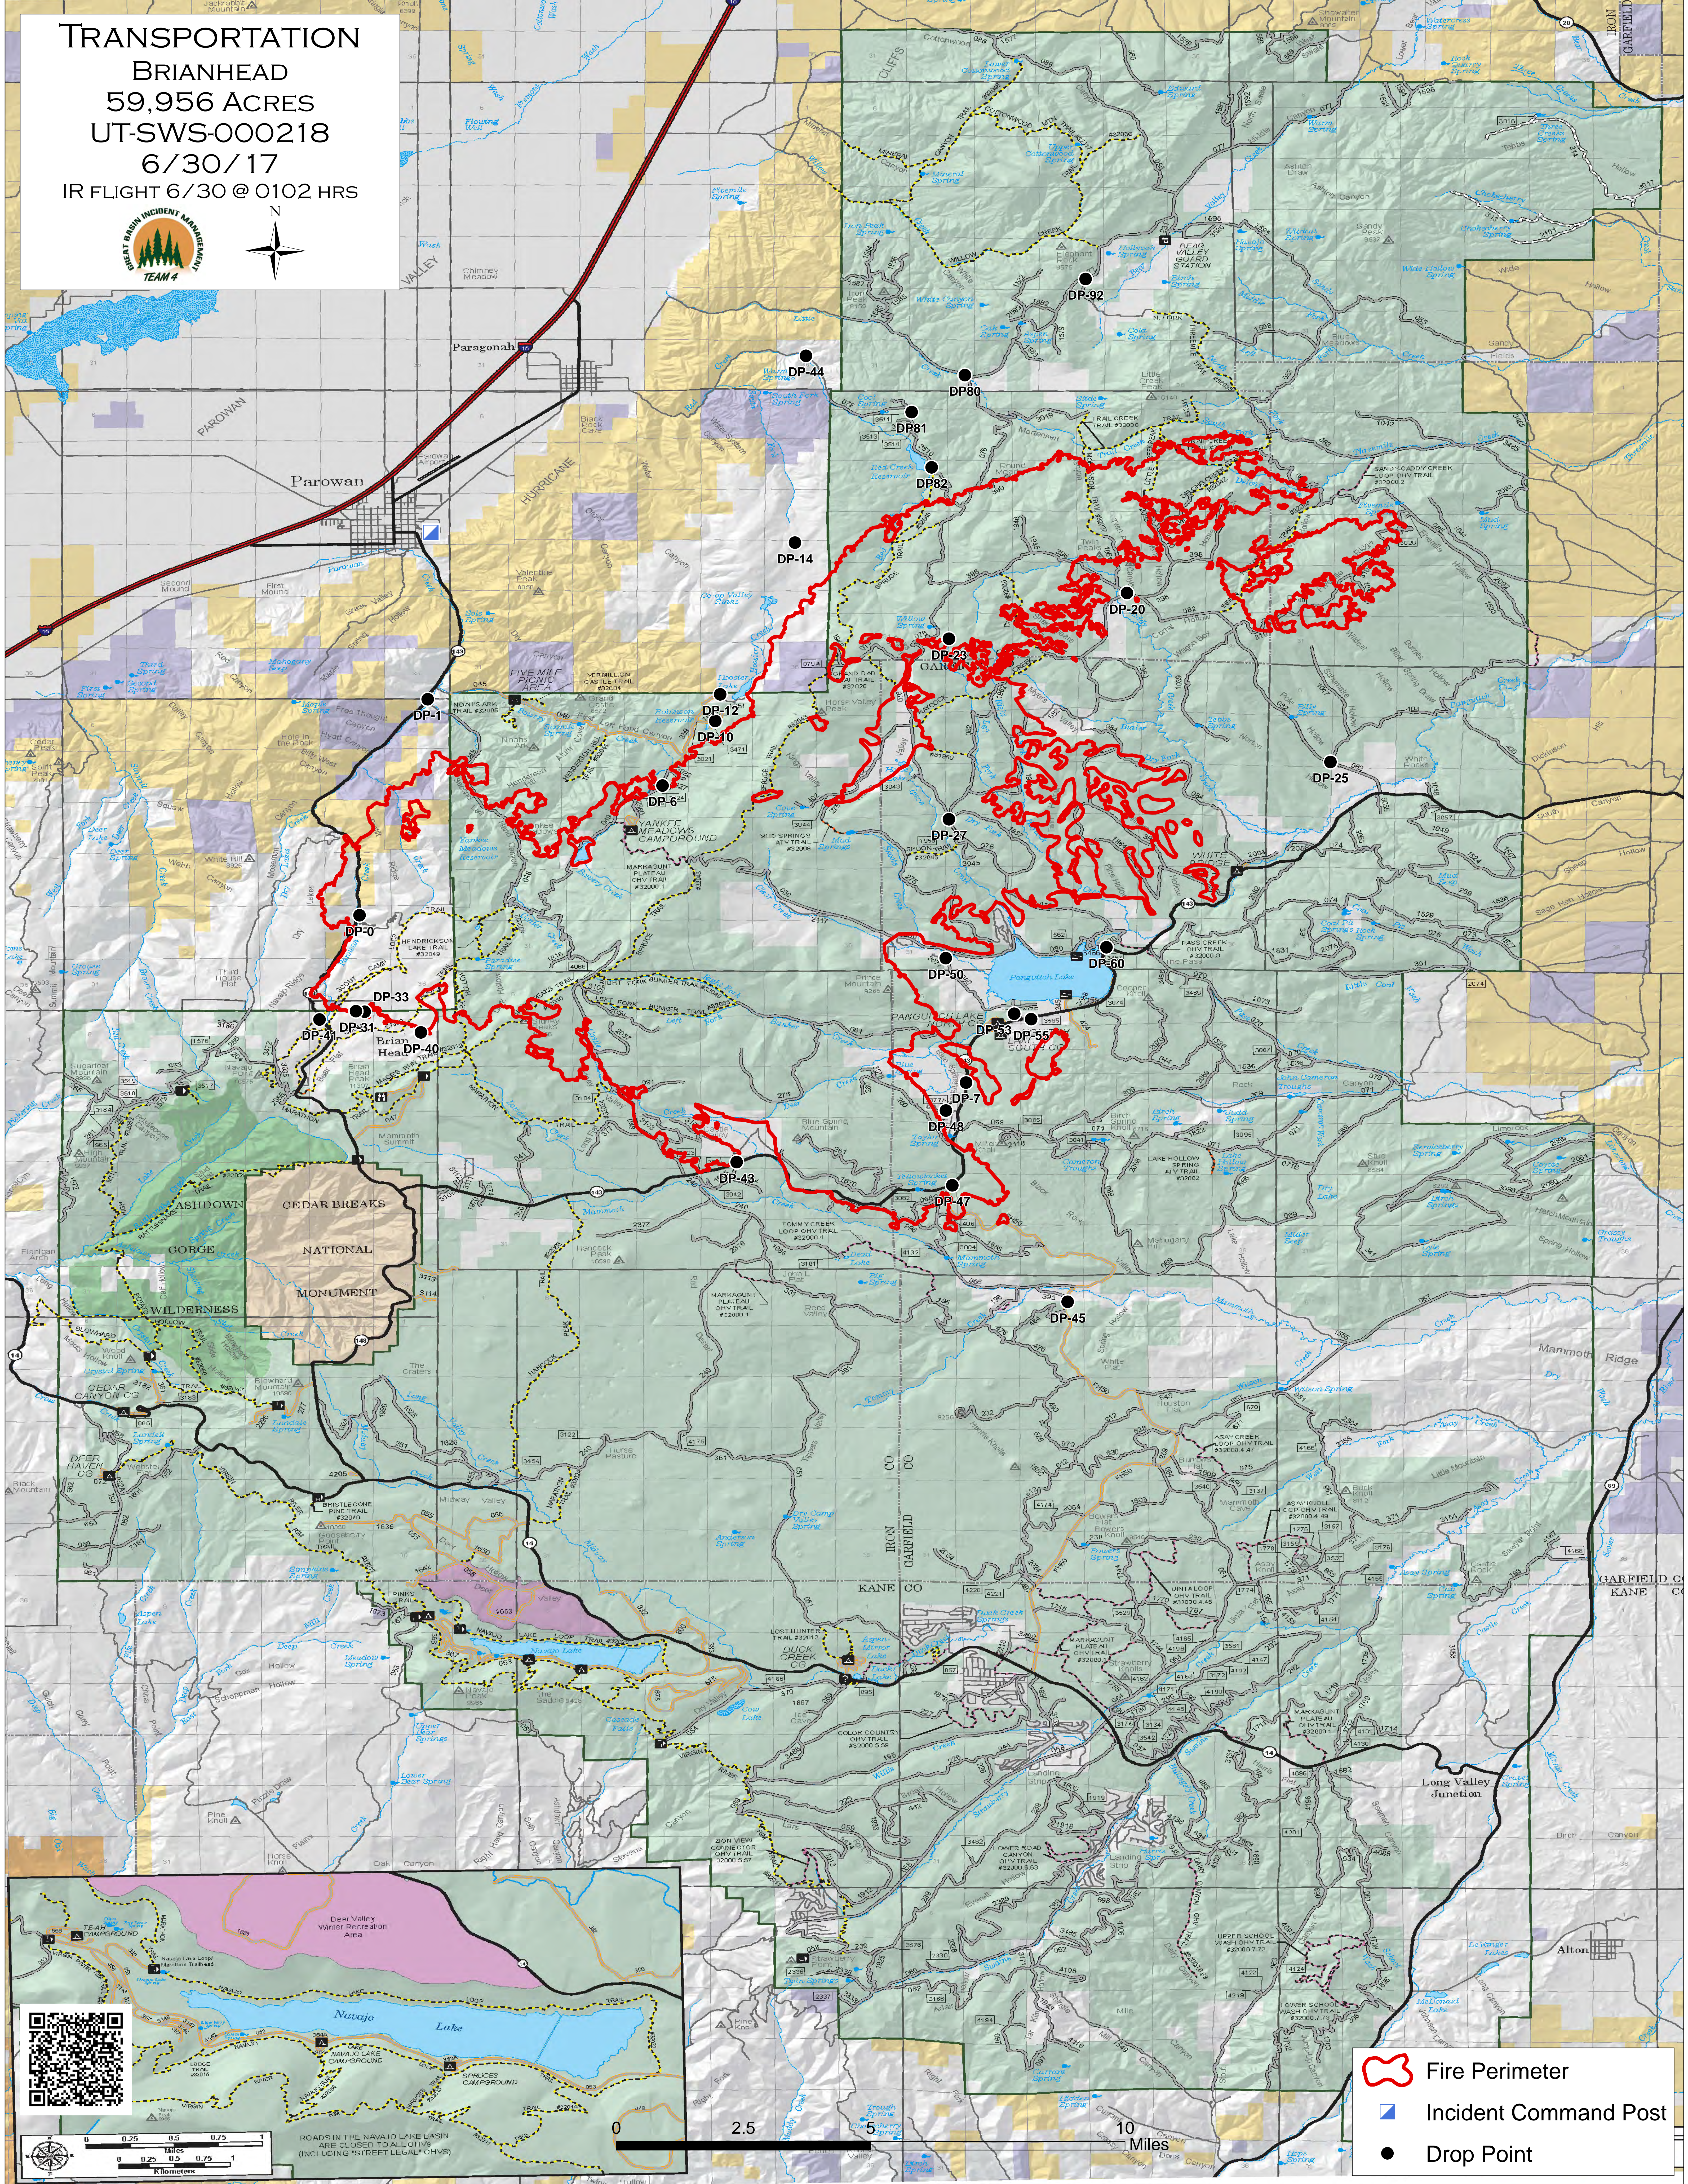

TRANSPORTATION

BRIANHEAD

59,956 ACRES

UT-SWS-000218

6/30/17

IR FLIGHT 6/30 @ 0102 HRS

- Fire Perimeter
- Incident Command Post
- Drop Point

0 2.5 10 Miles