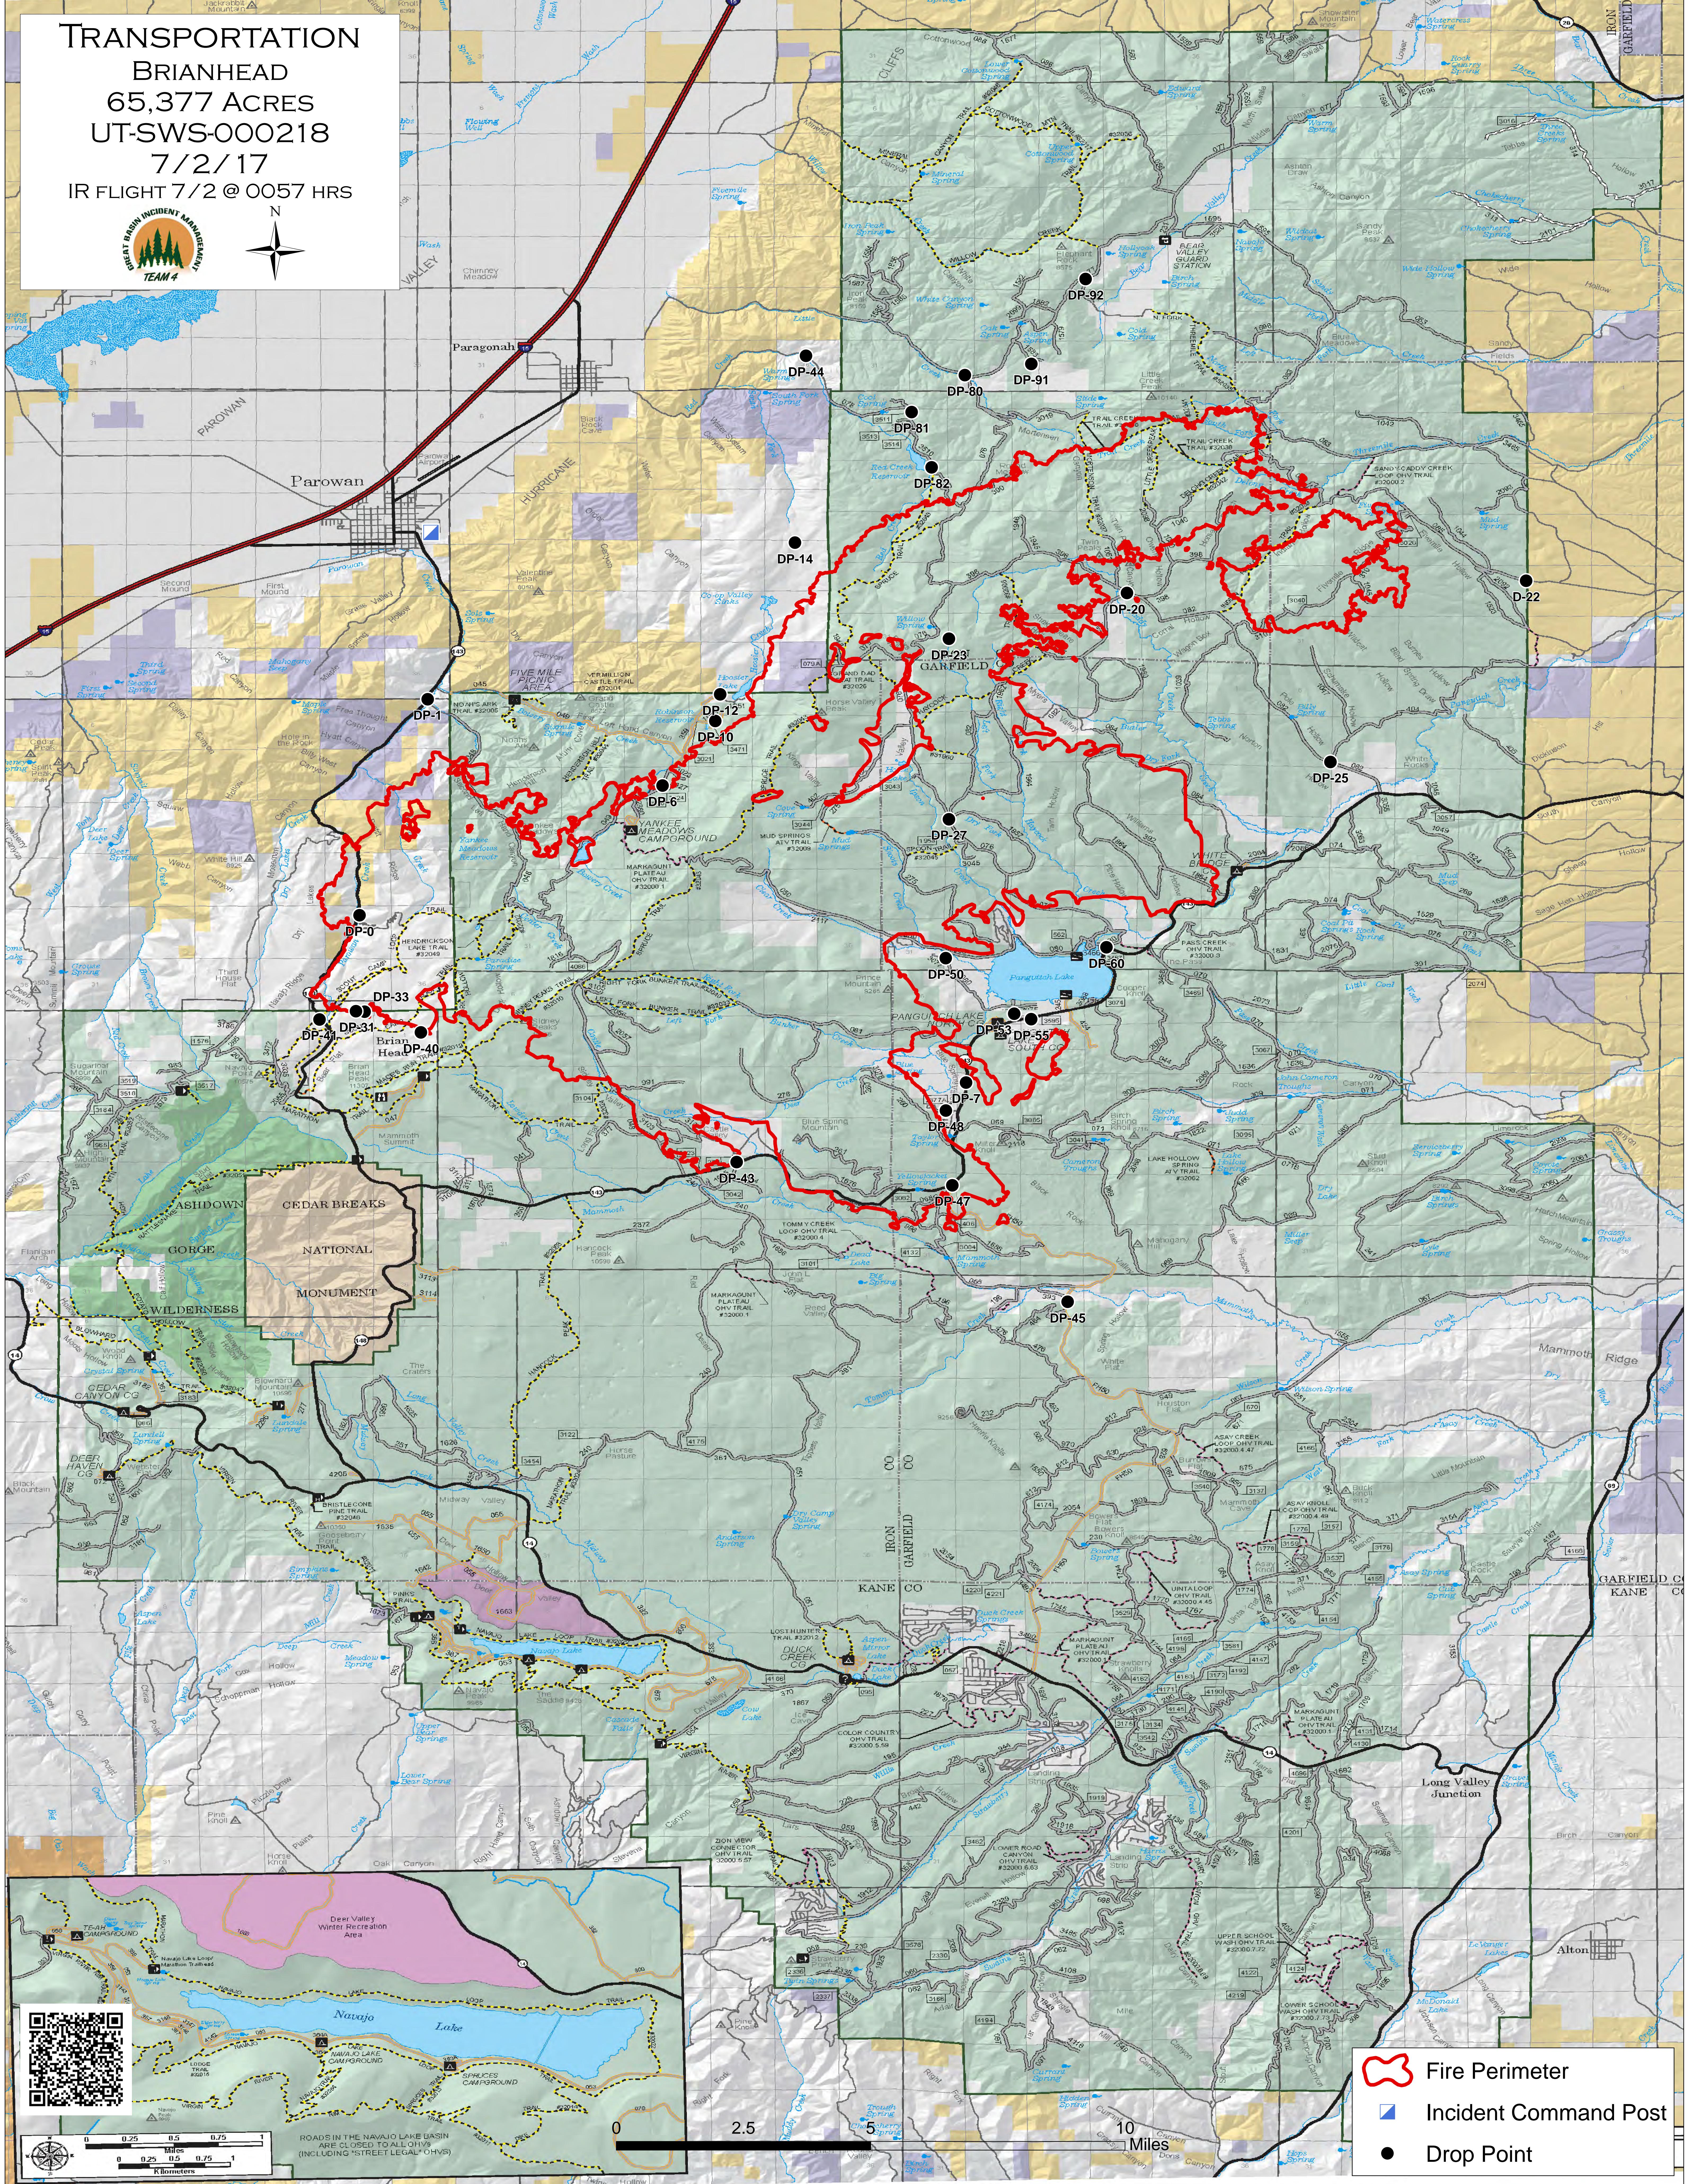

TRANSPORTATION

BRIANHEAD
65,377 ACRES
UT-SWS-000218
7/2/17
IR FLIGHT 7/2 @ 0057 HRS

- Fire Perimeter
- Incident Command Post
- Drop Point