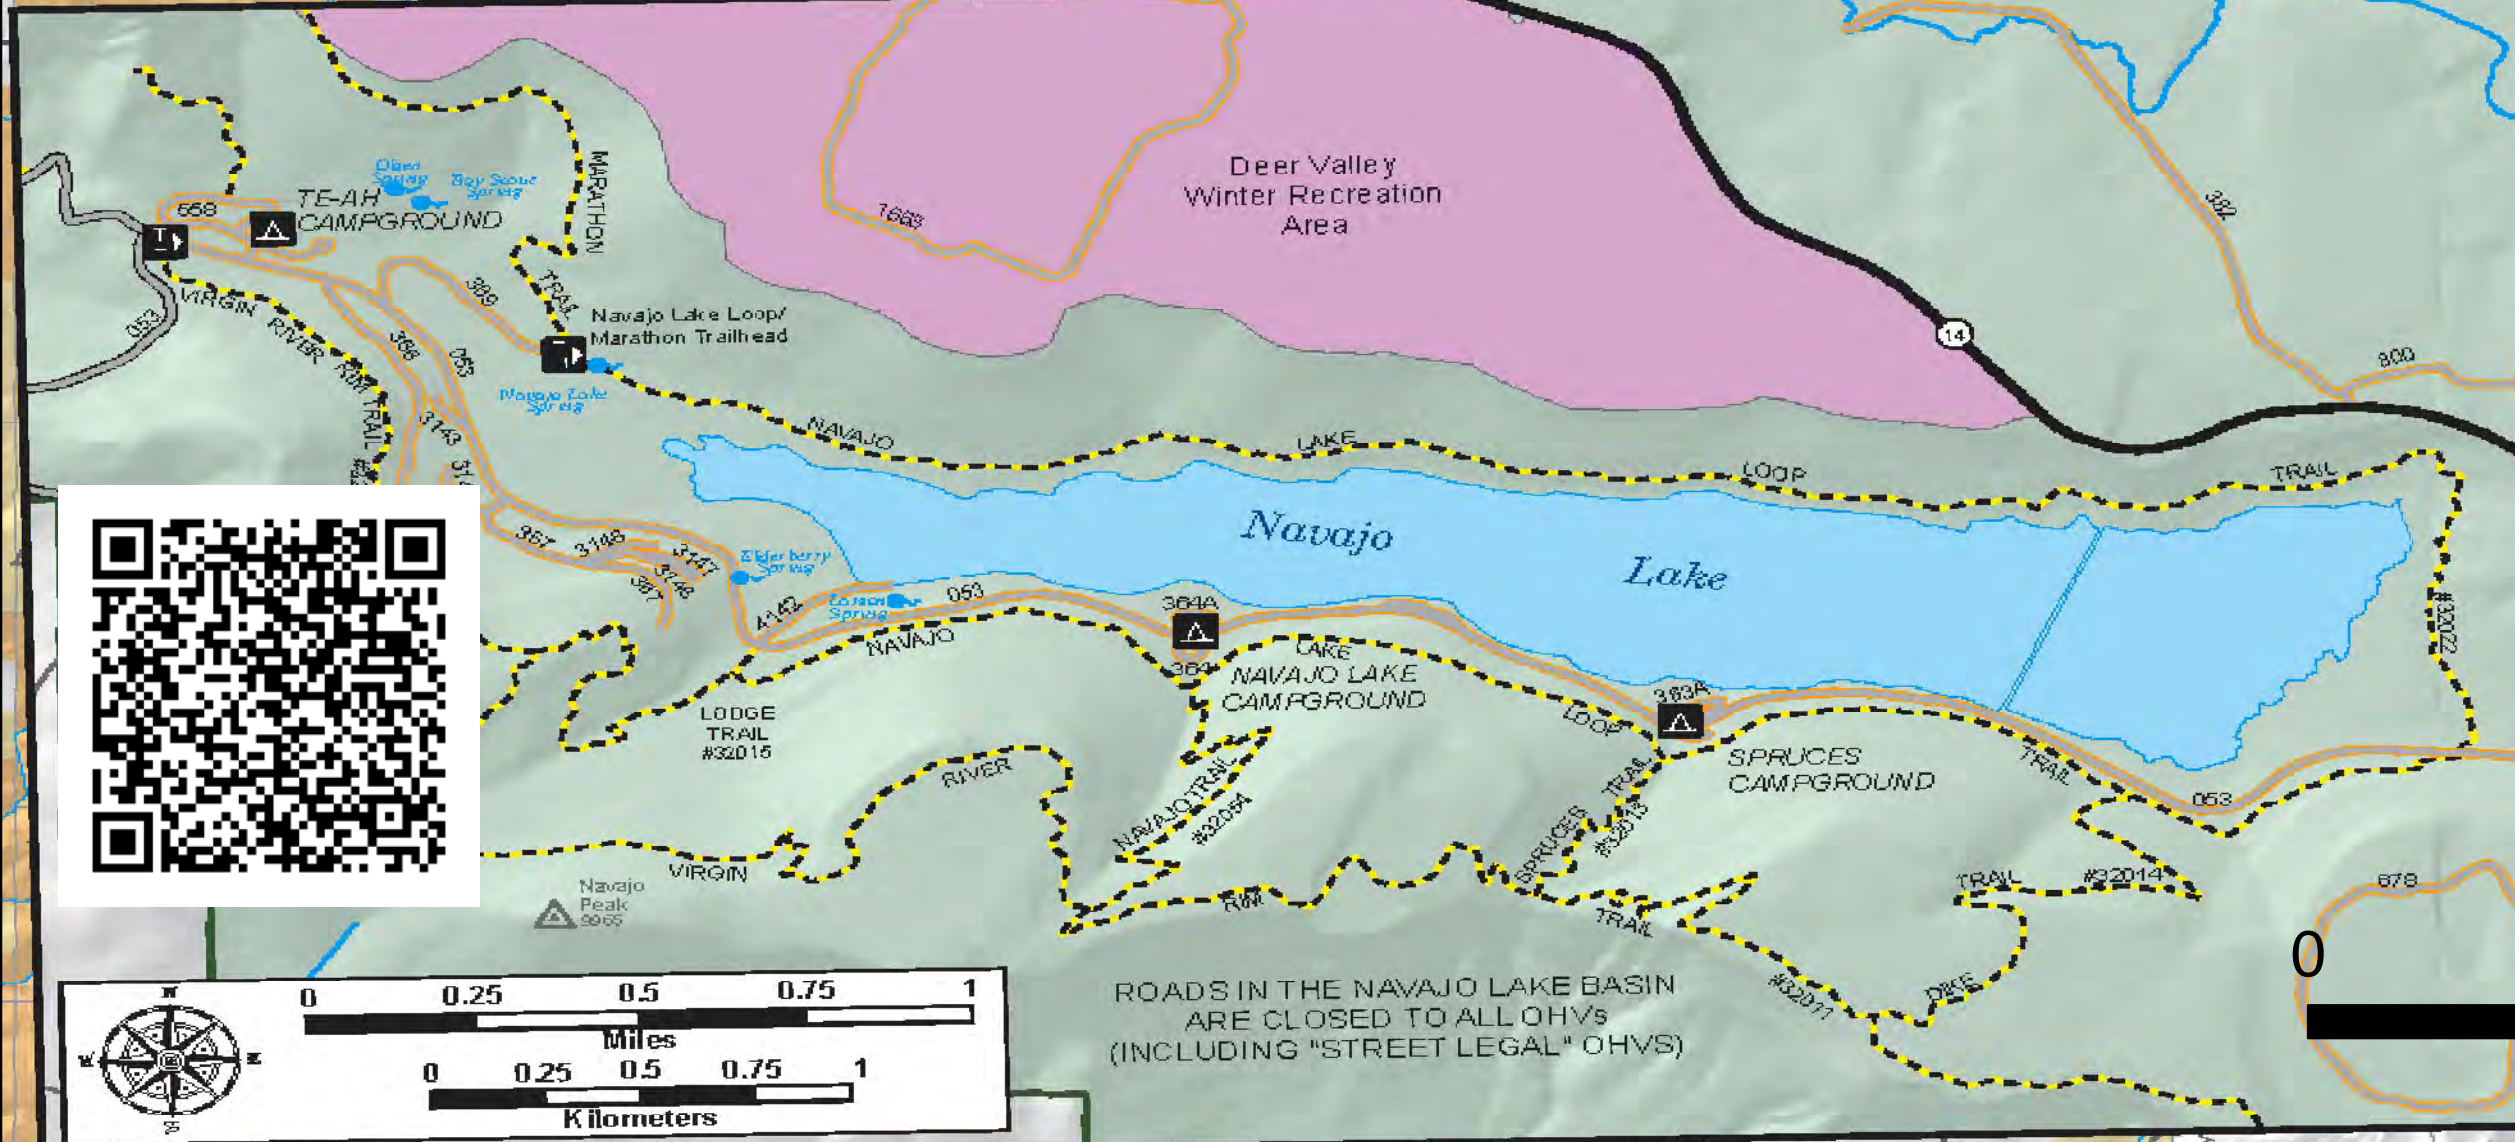

TRANSPORTATION

BRIANHEAD
65,377 ACRES
UT-SWS-000218
7/2/17
IR FLIGHT 7/2 @ 0057 HRS

- Fire Perimeter
- Incident Command Post
- Drop Point