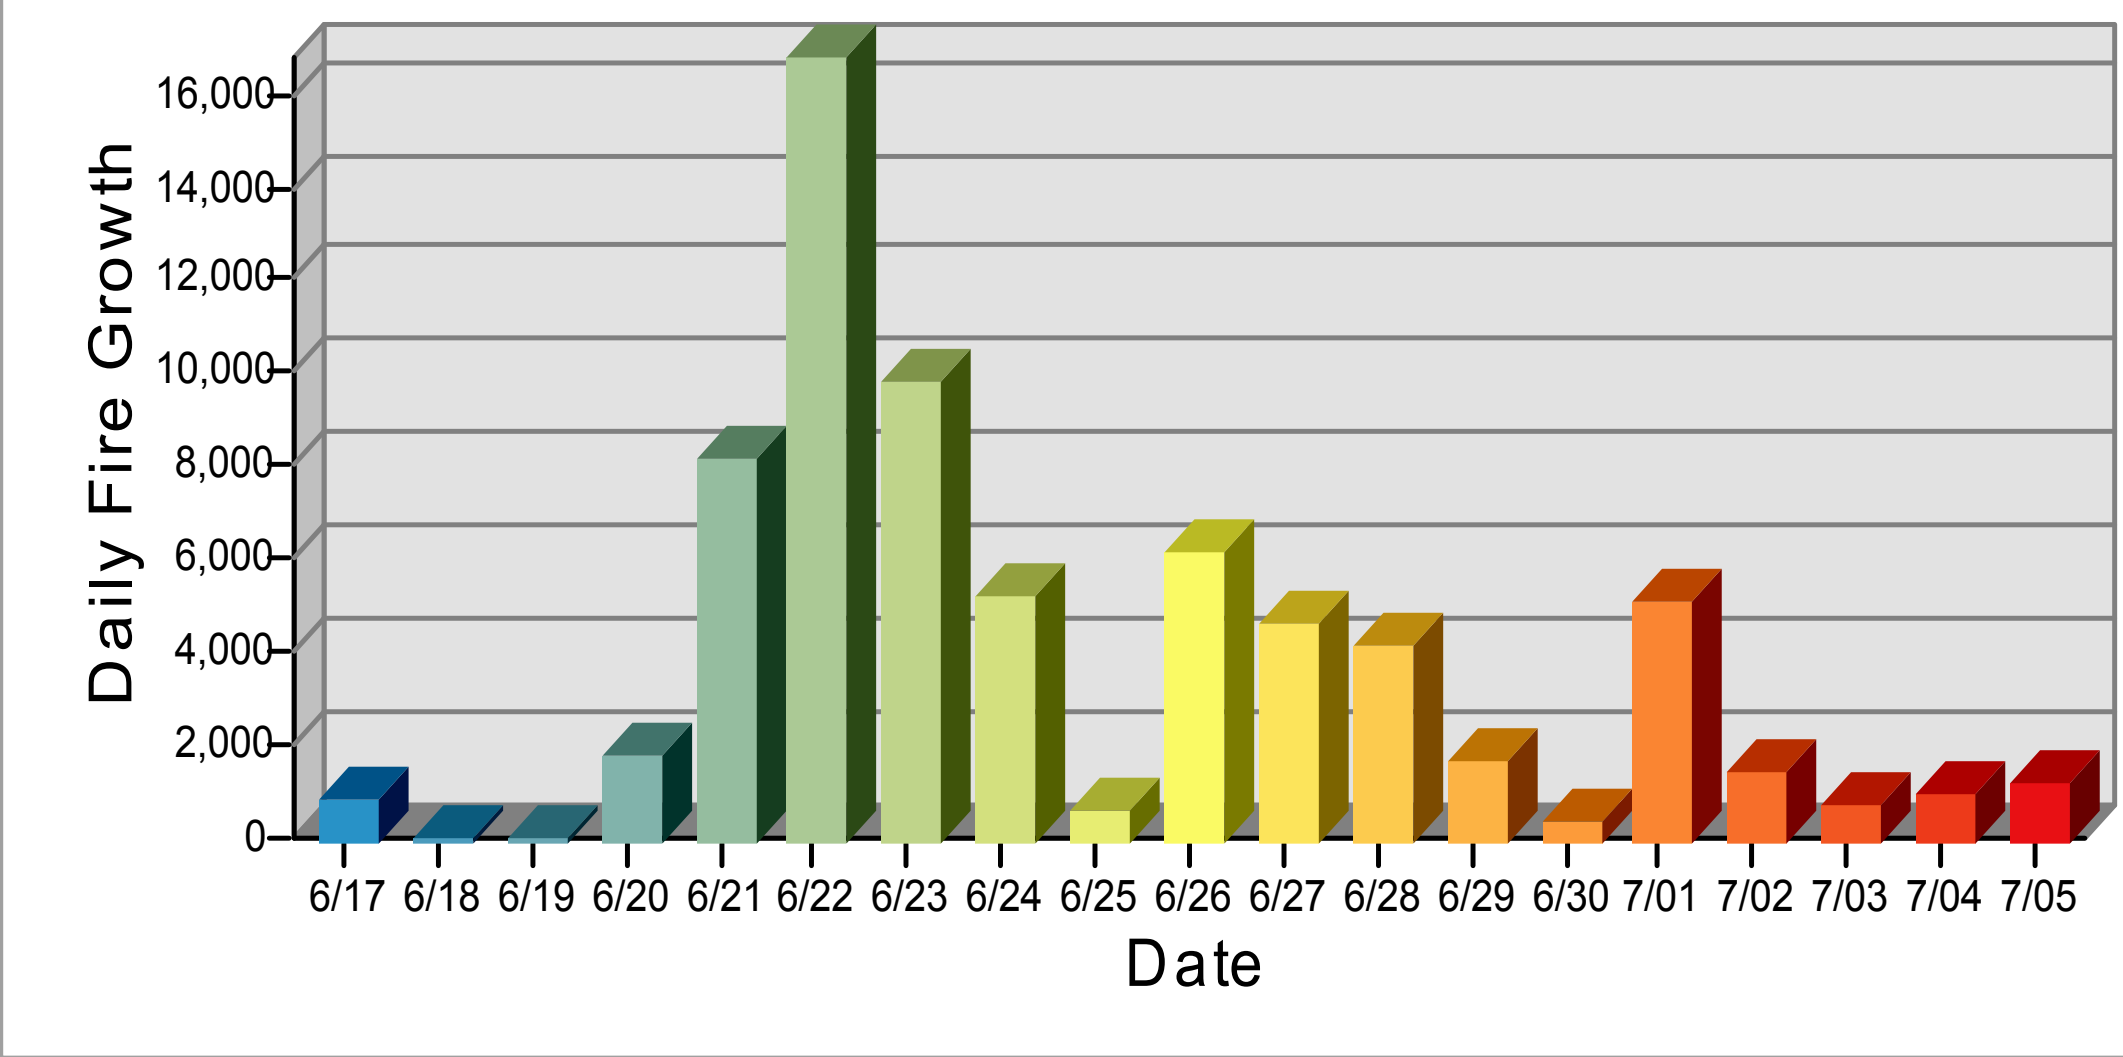

Graph of Daily Fire Growth

Progression
 Brianhead
 UT-SWS-000218
 7/06/2017 0600
 69,568 Acres

Datum 1983 NAD UTM Zone 12
 Created date 07/06/2017