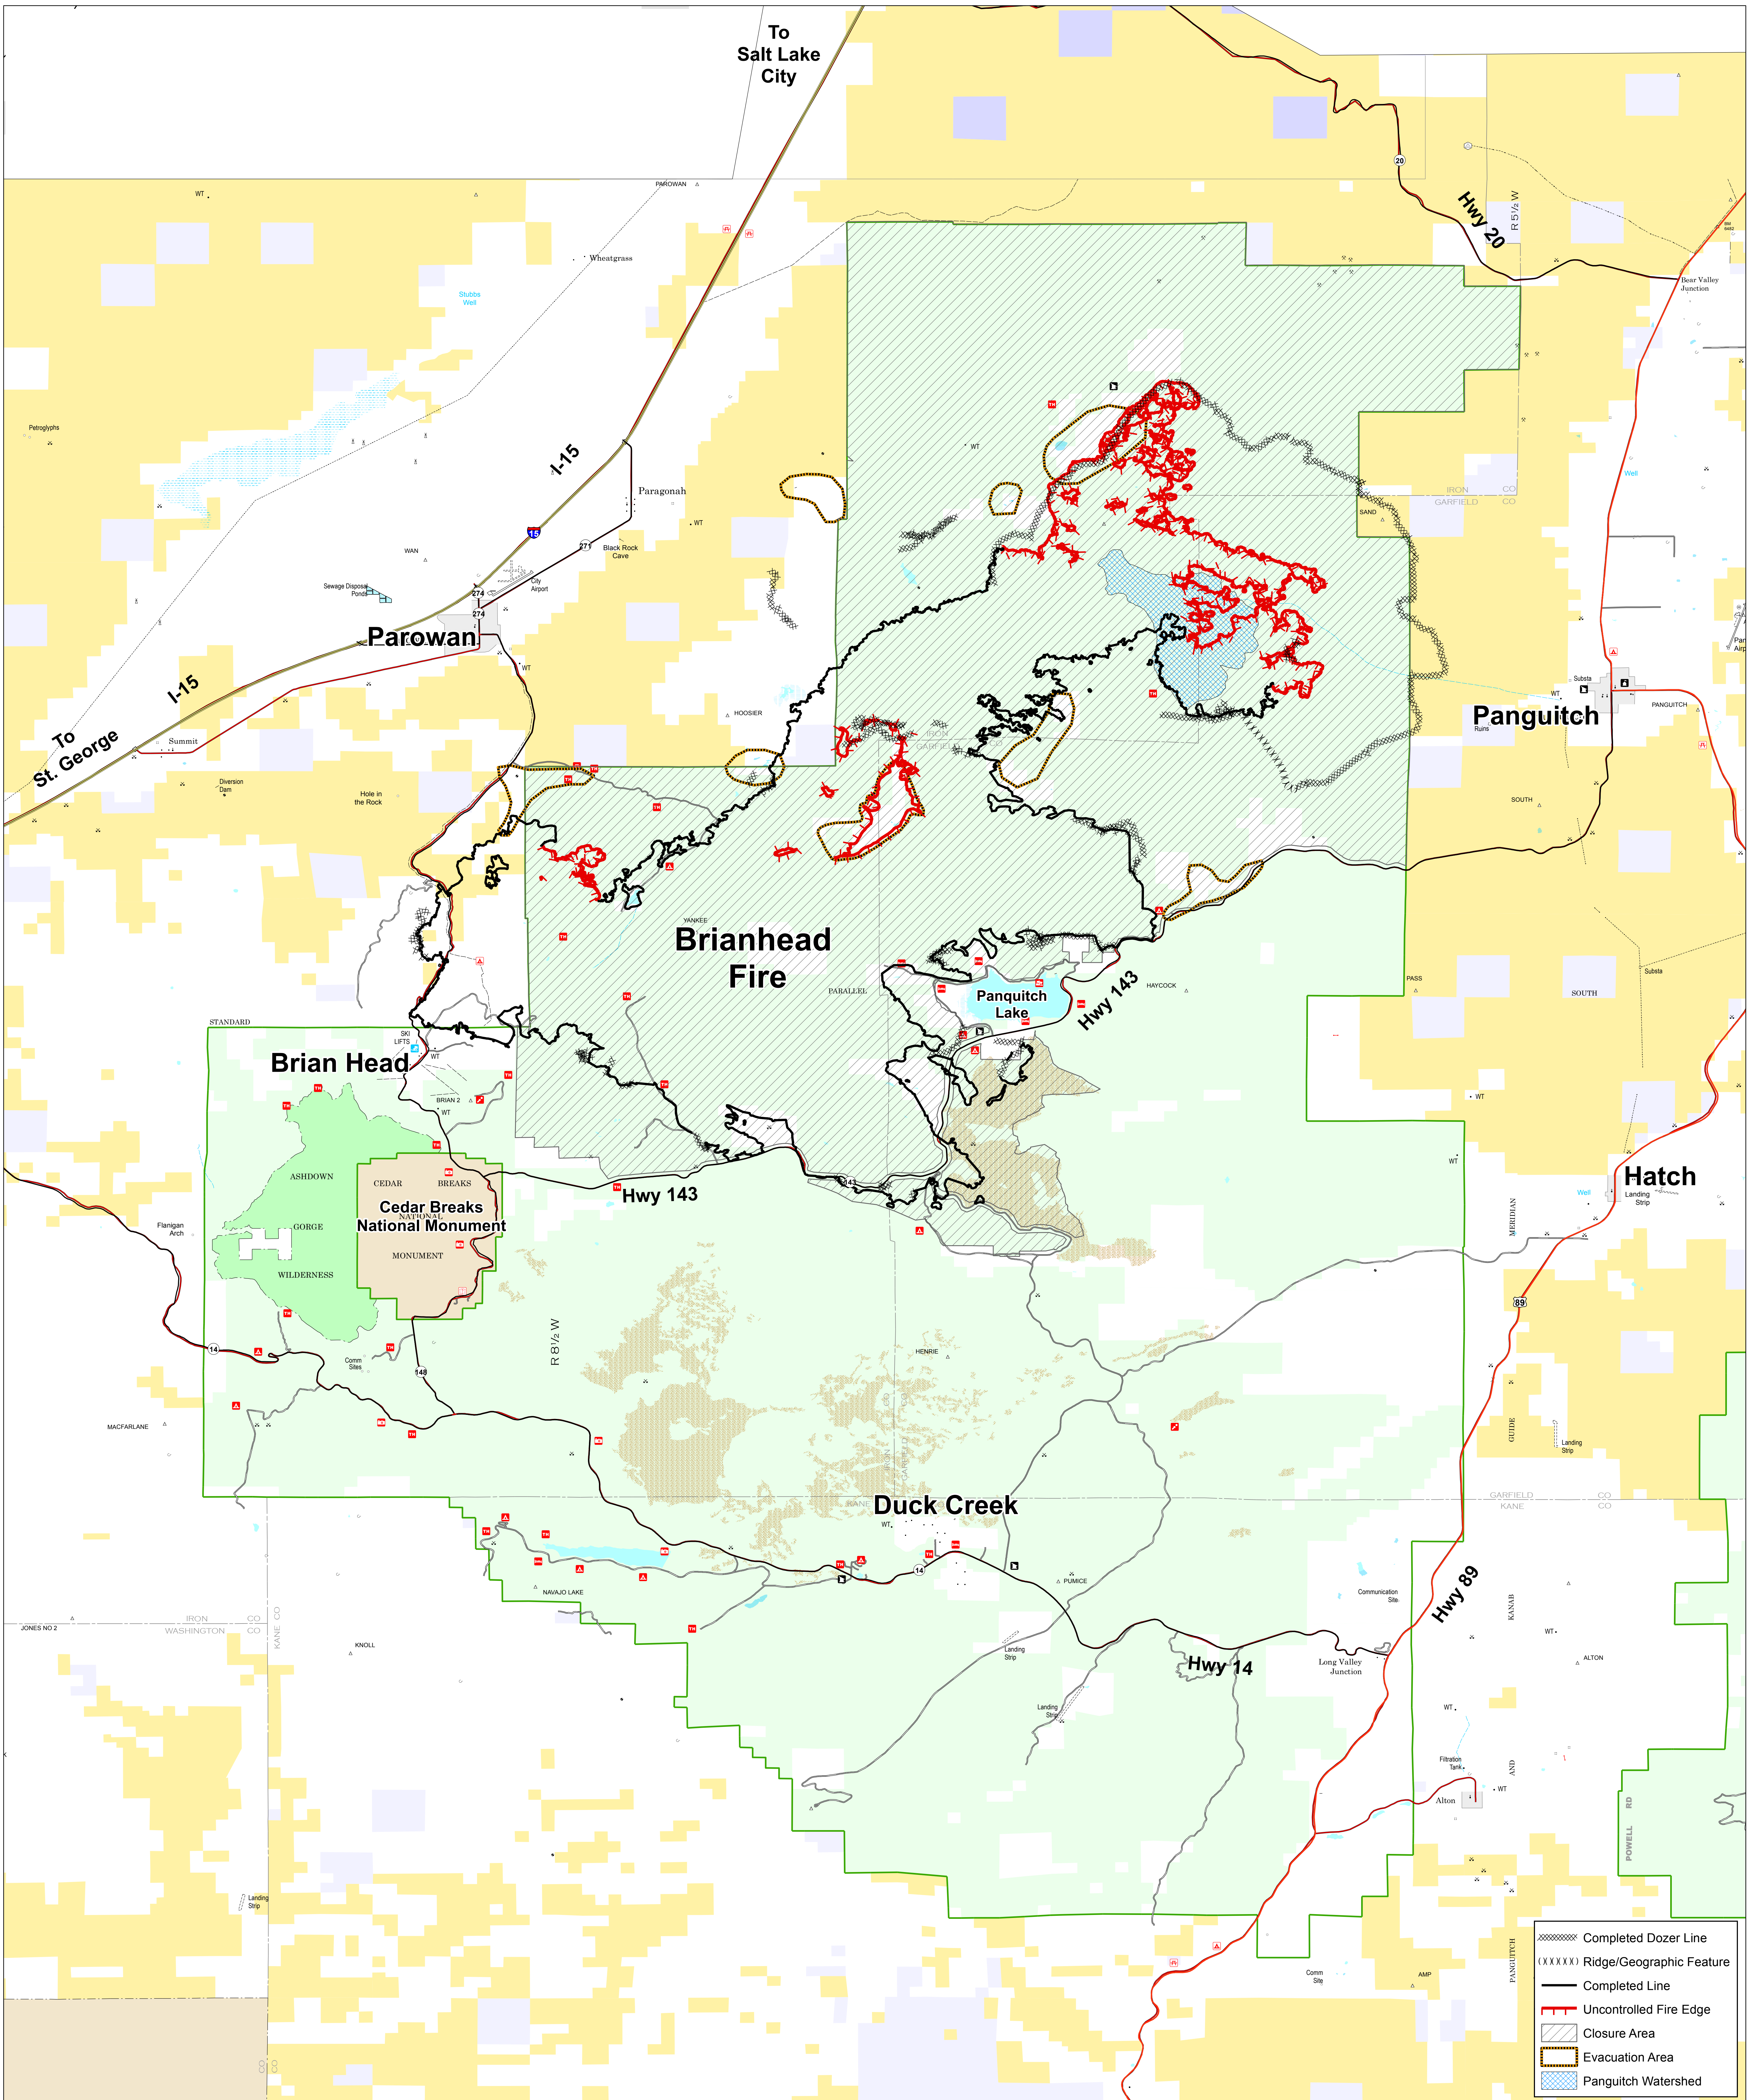

Public Information - Brianhead Fire

70,589 Acres July 7th, 2017

75 Percent Contained

- Completed Dozer Line
- Ridge/Geographic Feature
- Completed Line
- Uncontrolled Fire Edge
- Closure Area
- Evacuation Area
- Panguitch Watershed