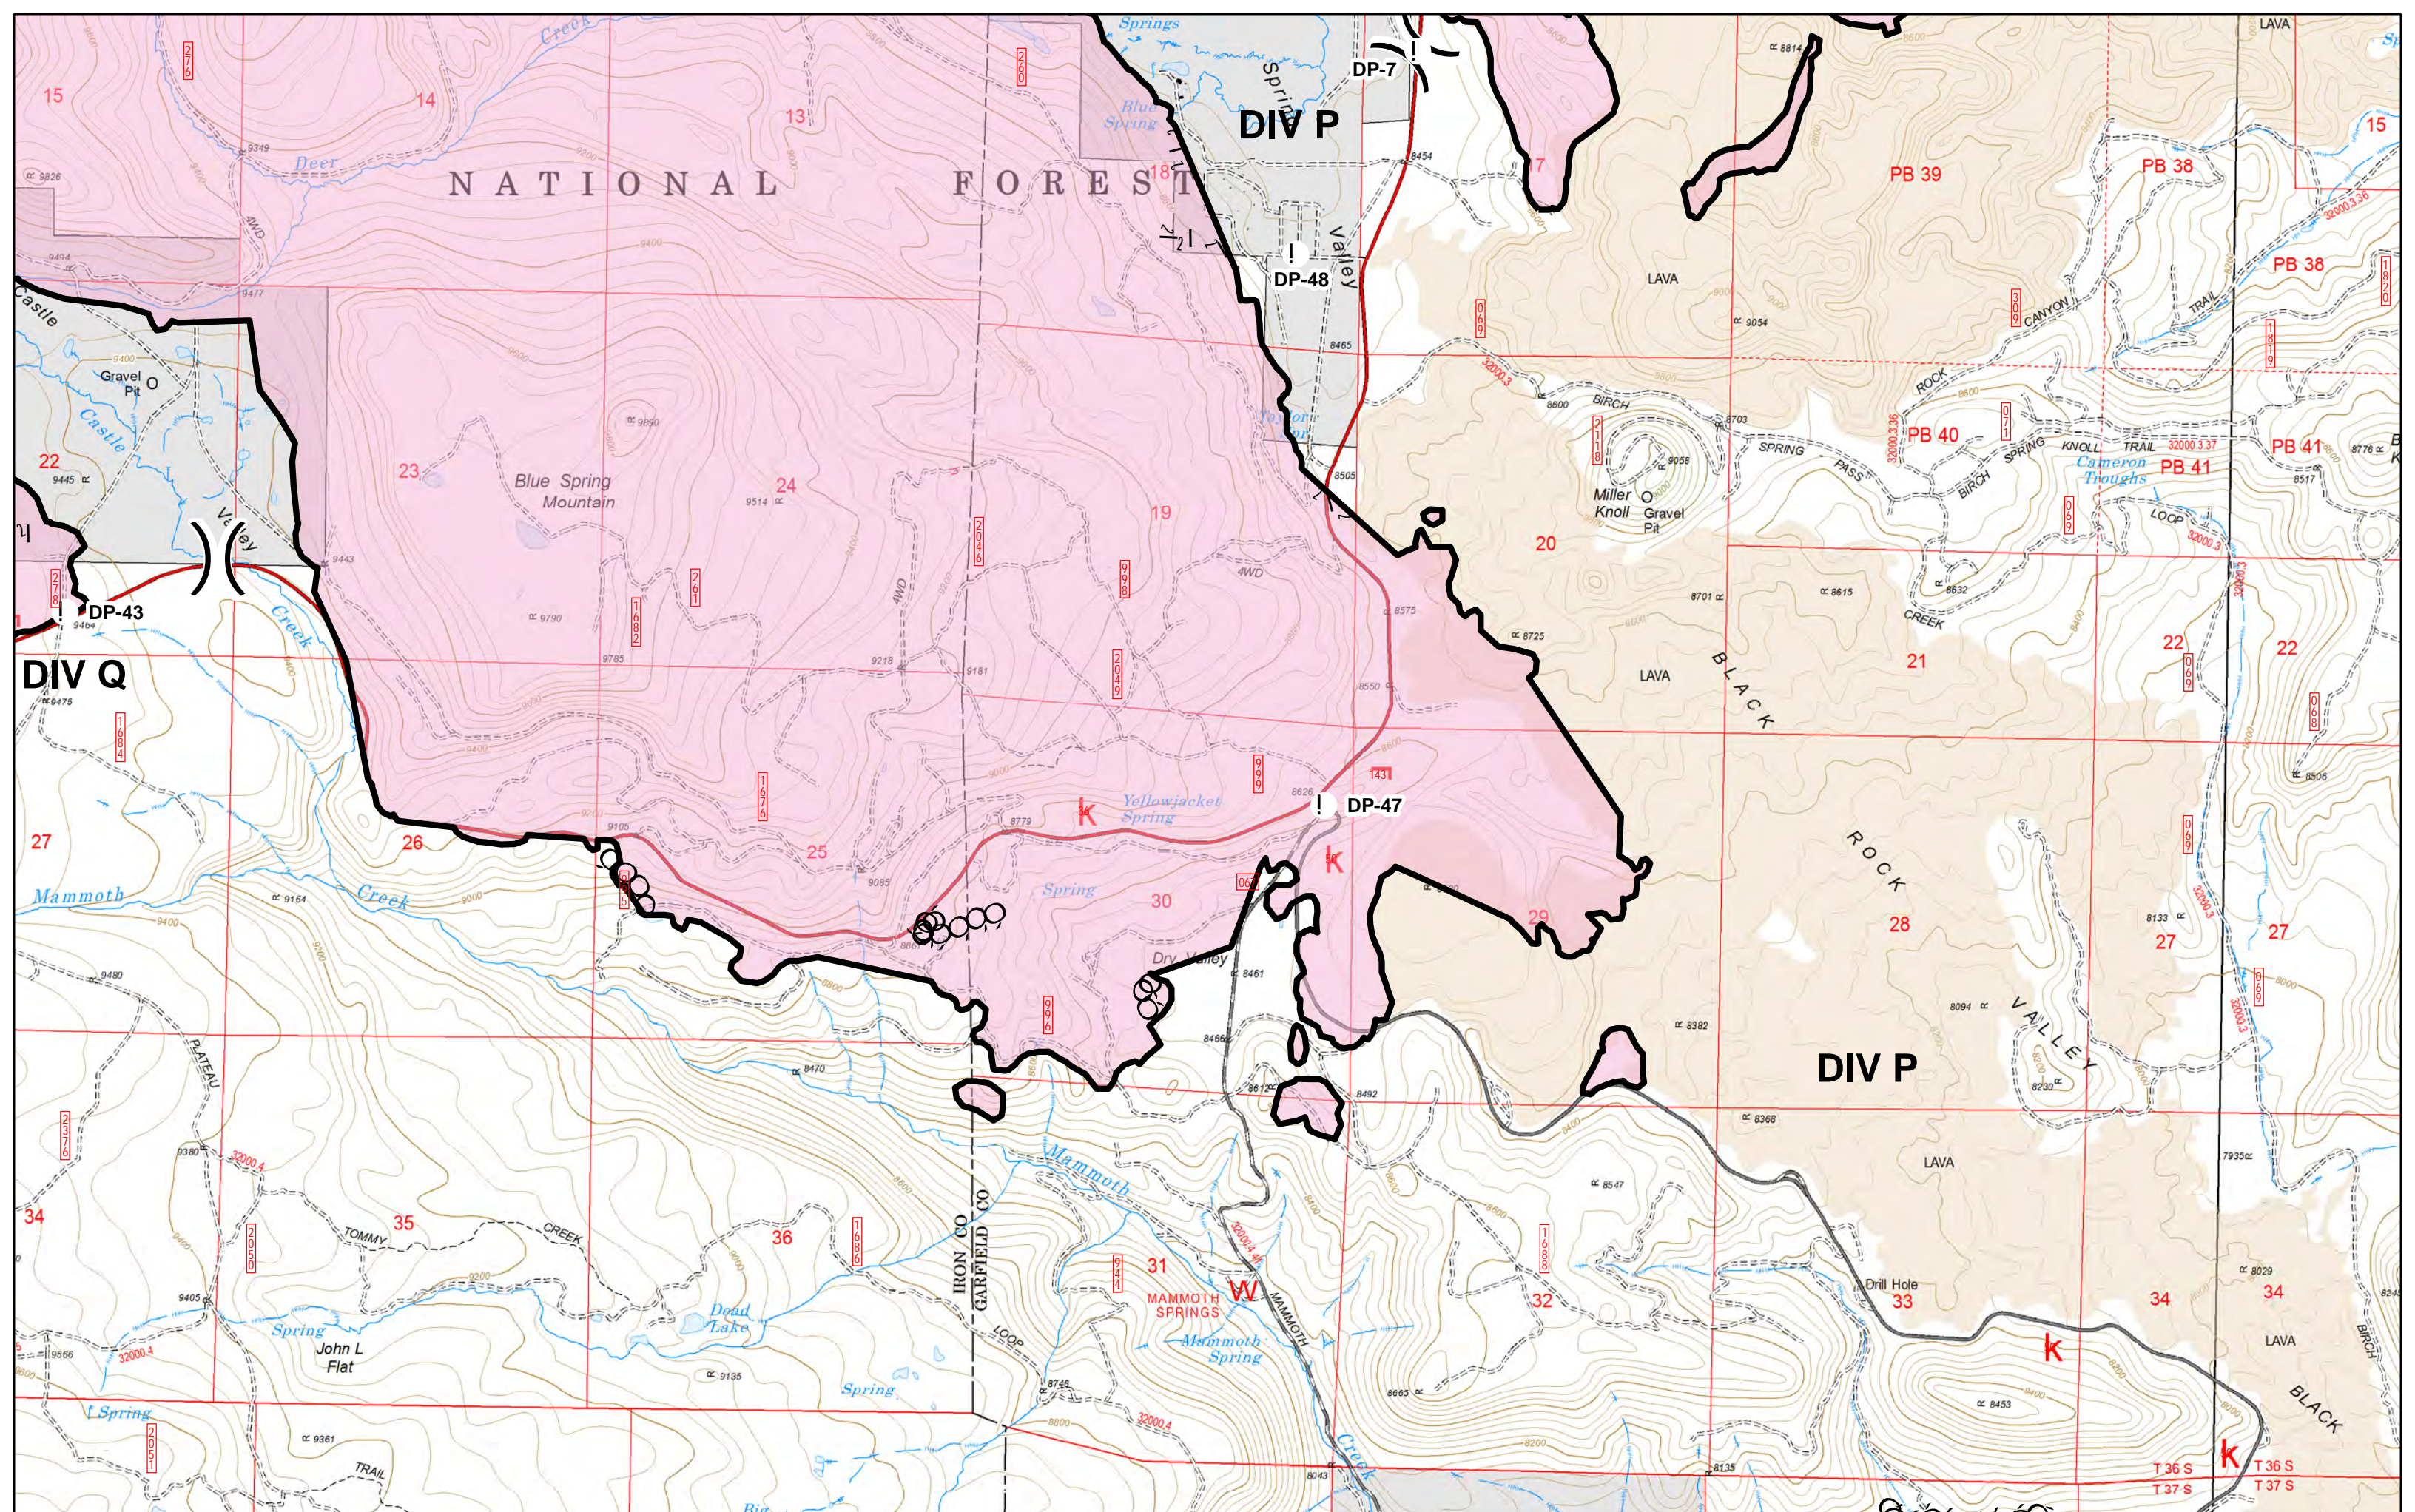

NATIONAL FOREST

DIV P

Valley

DP-48

DP-7

DIV Q

DP-43

DP-47

DIV P