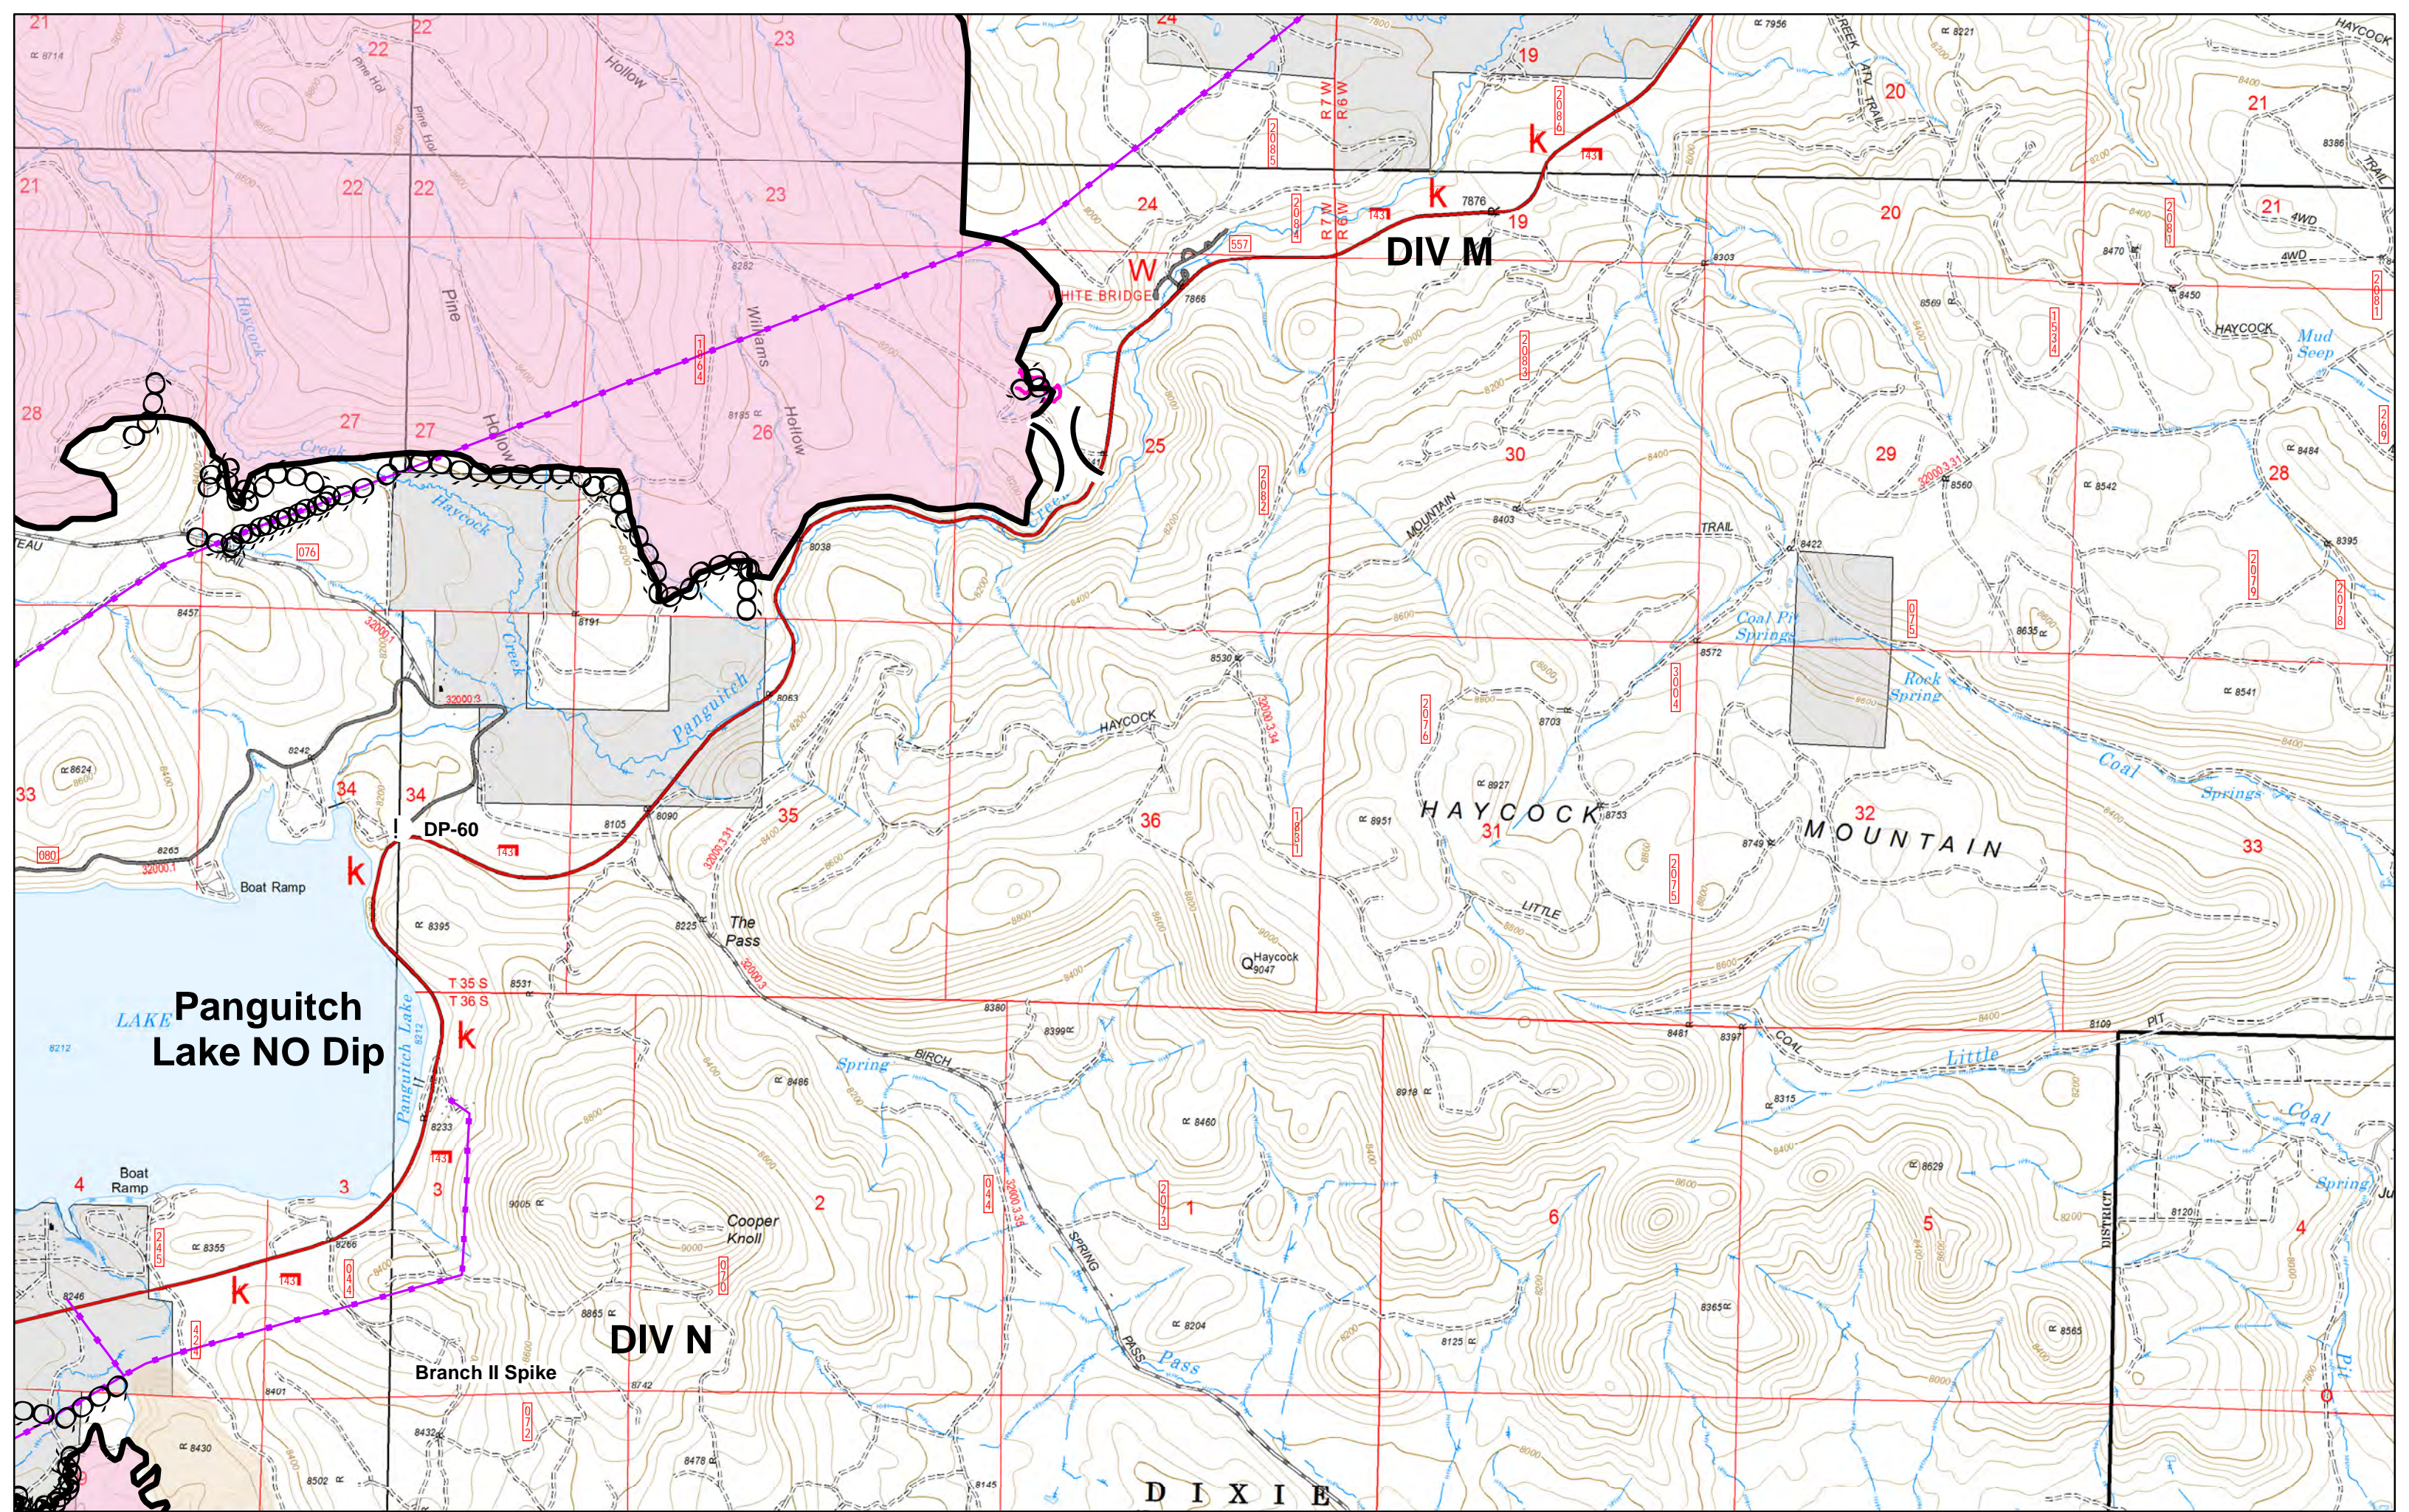

OLD SPANISH NATIONAL HISTORIC TRAIL

DIV I

DIV H

DP-80

DP-91

DP-81

DP-82

H-16

Divs H & I

Page 1

DIV J

DIV K

Div K

DIV M

DIV N

**LAKE Panguitch
Lake NO Dip**

16

15

14

21

22

23

24

DIV X