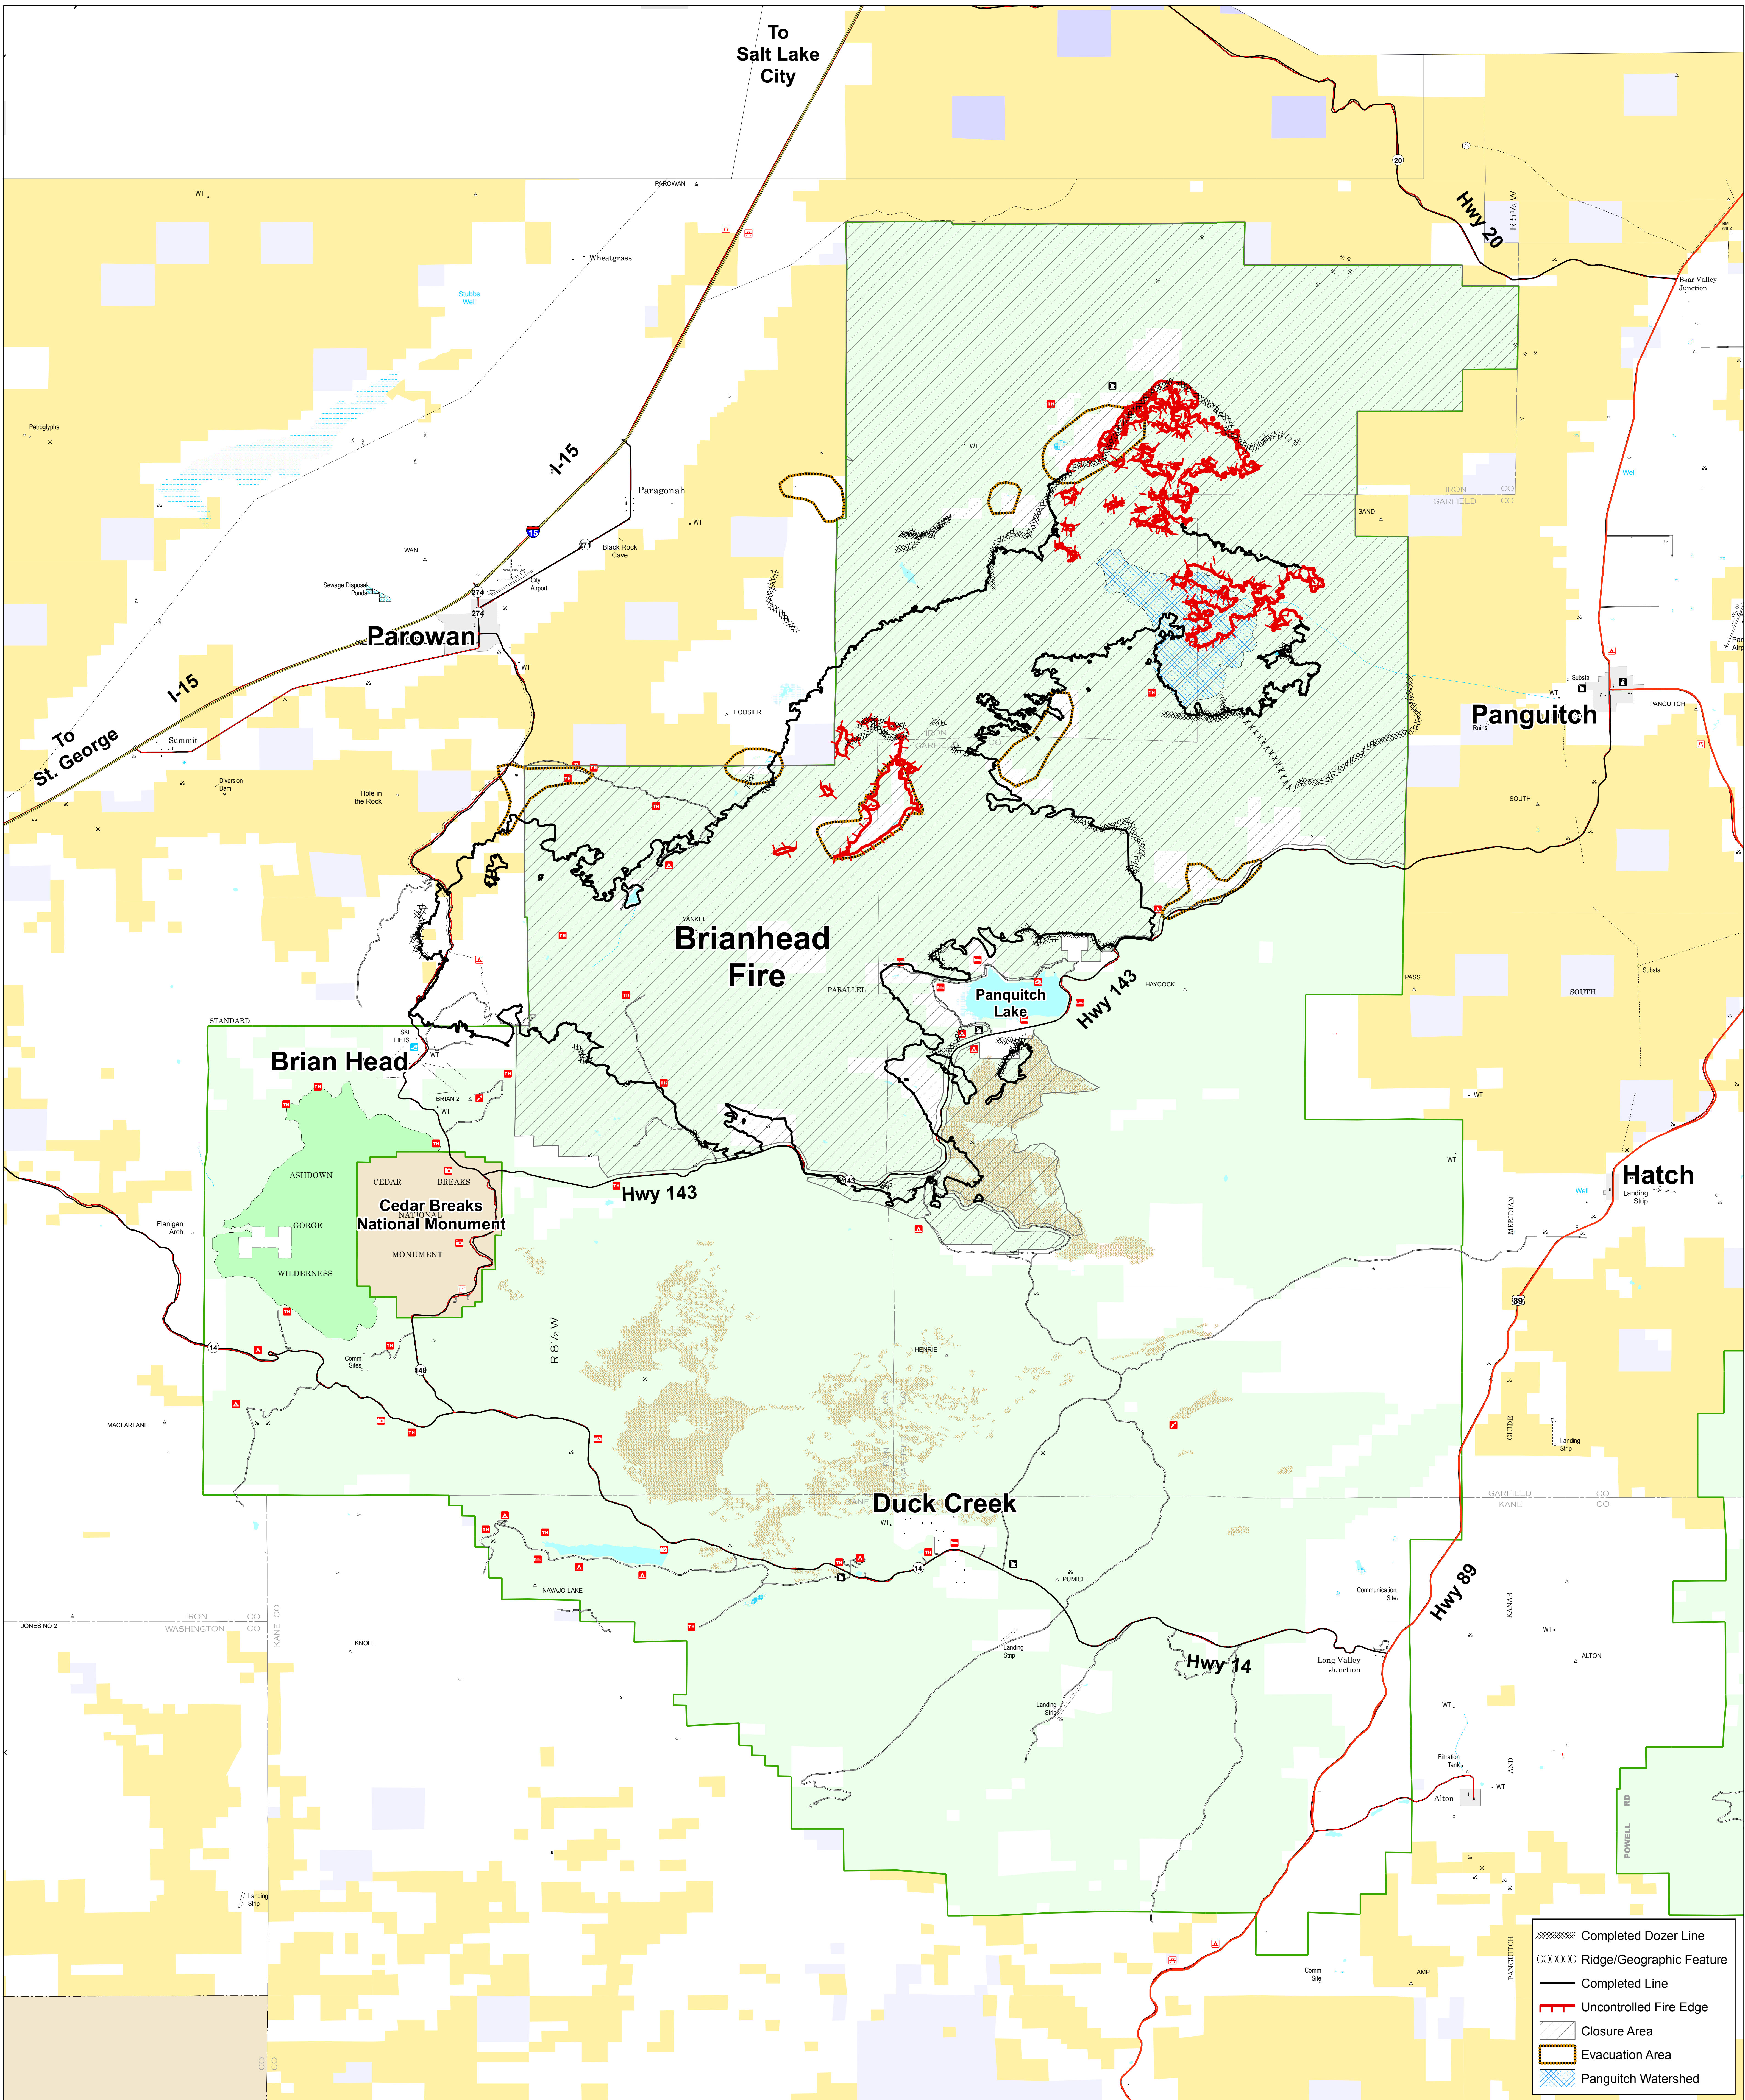

Public Information - Brianhead Fire

71,669 Acres July 11th, 2017

80 Percent Contained

- Completed Dozer Line
- Ridge/Geographic Feature
- Completed Line
- Uncontrolled Fire Edge
- Closure Area
- Evacuation Area
- Panquitch Watershed