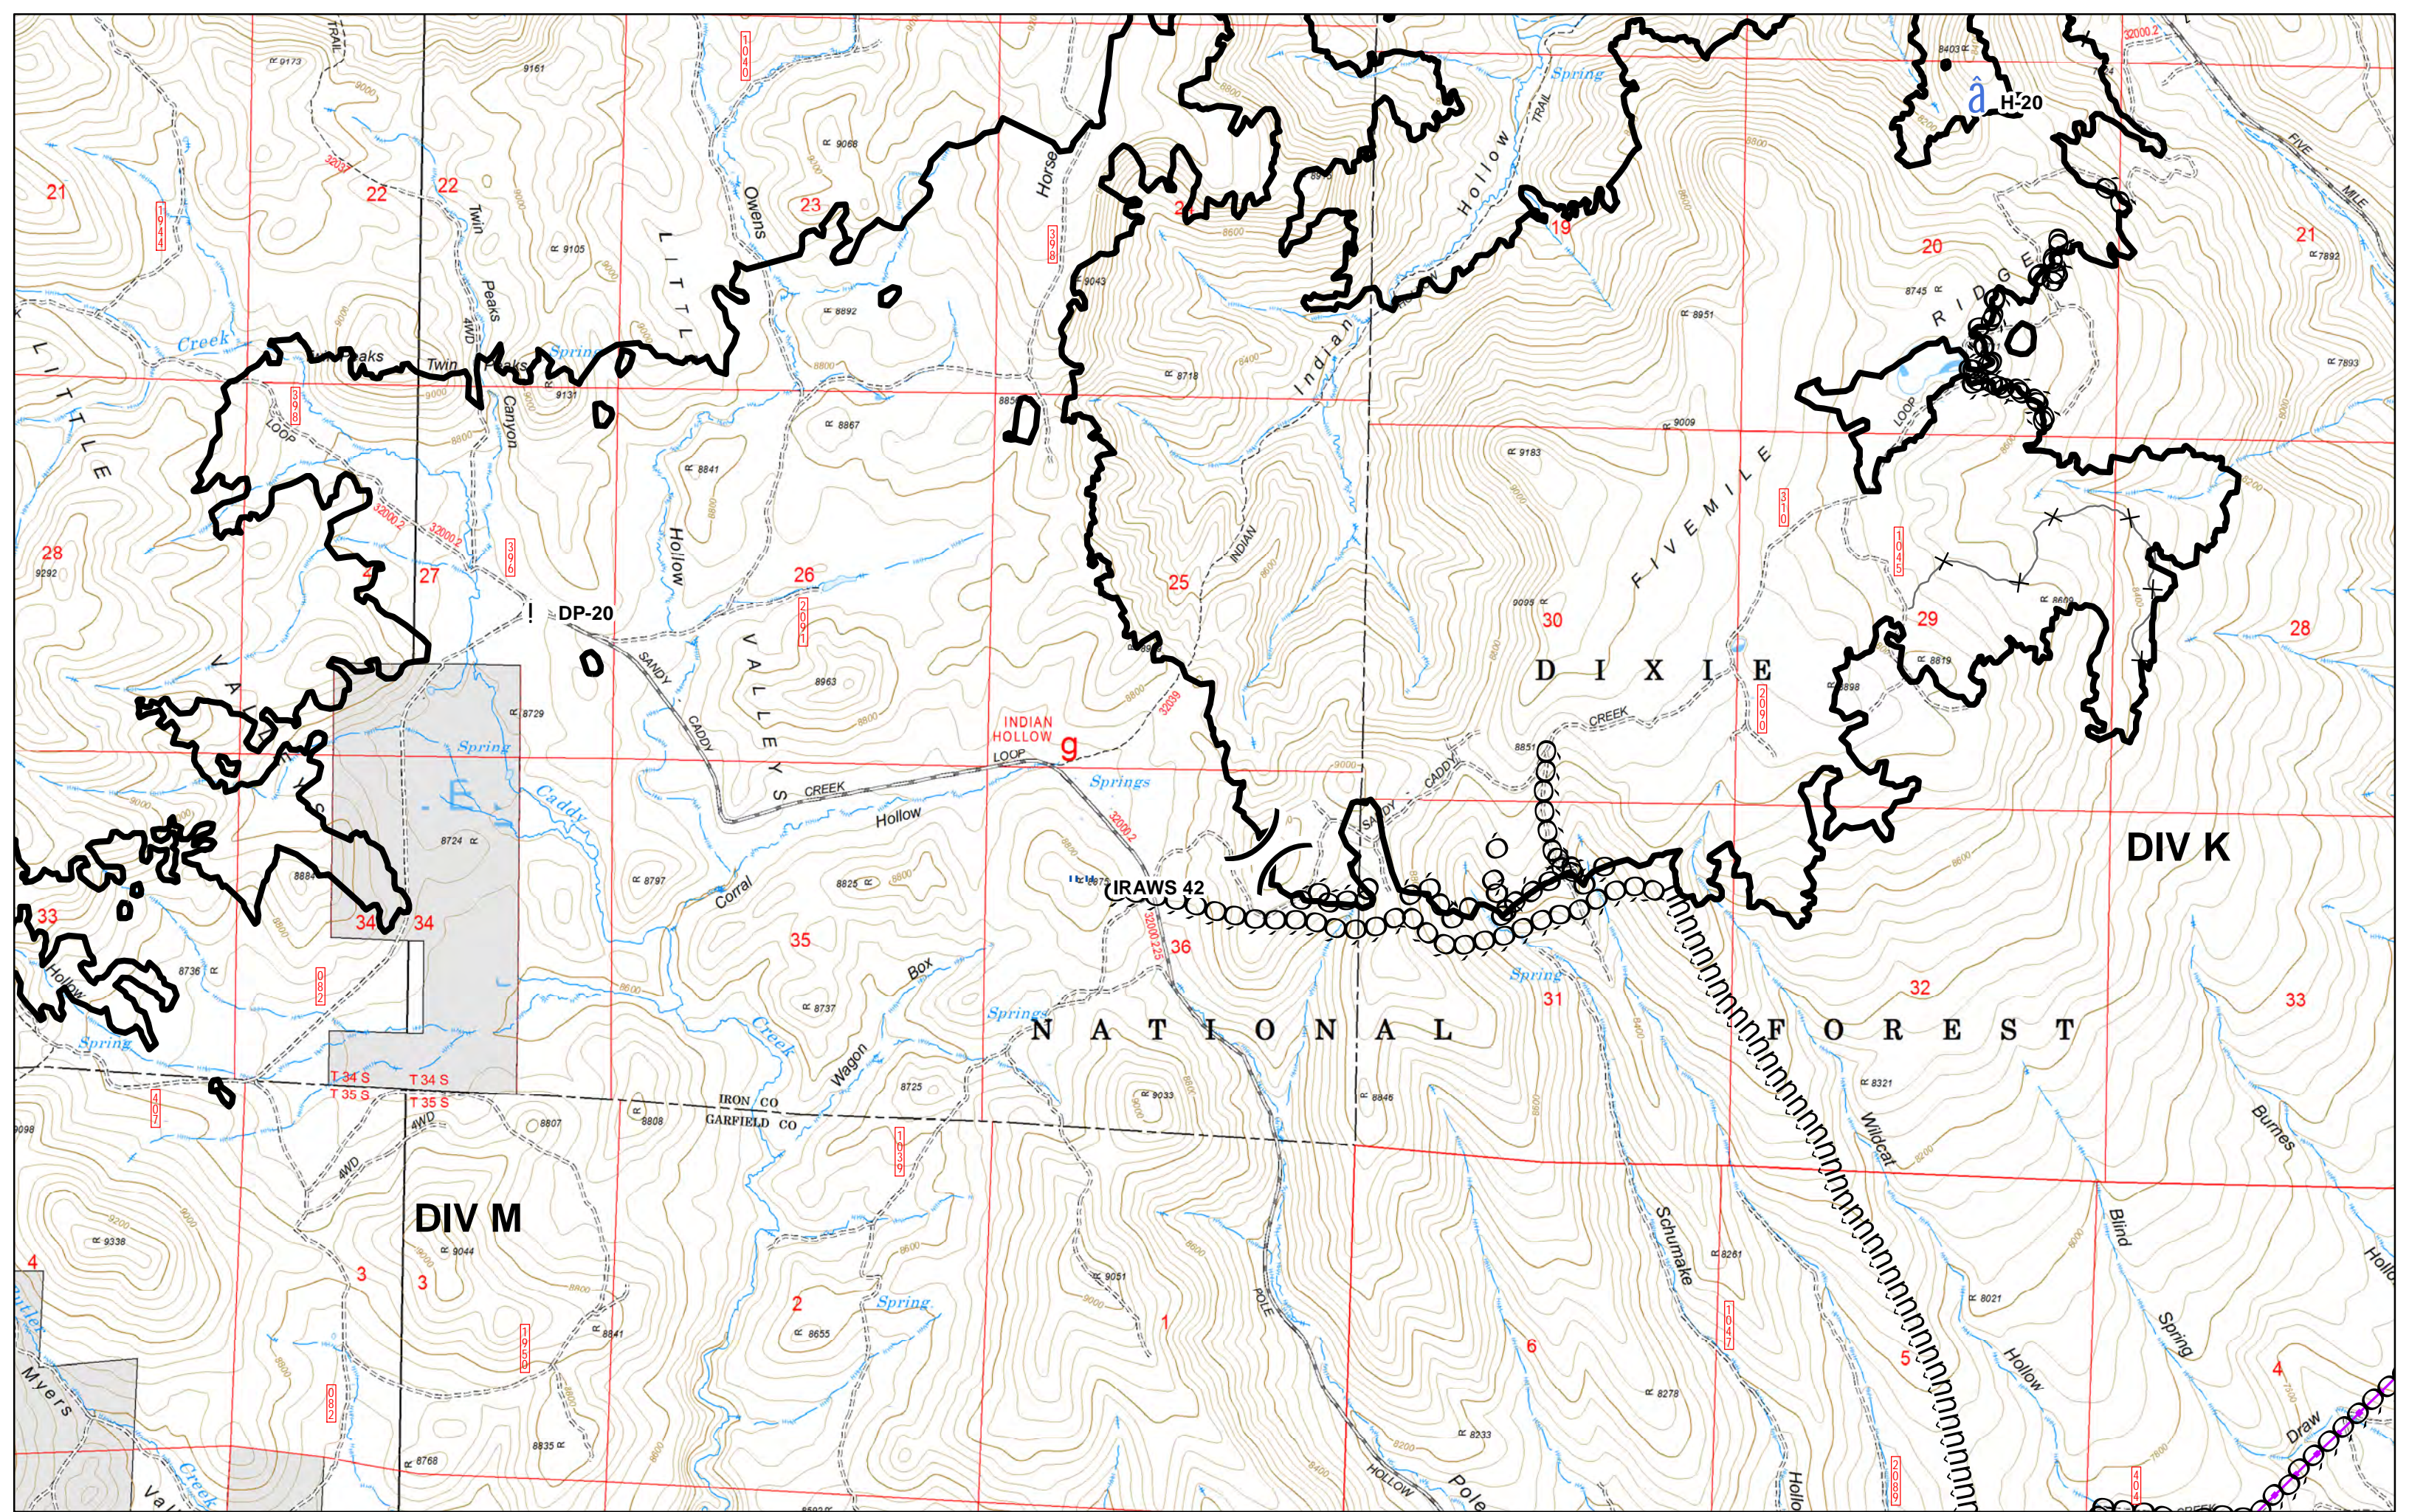

H-19

CMD 4

Sandy Peak

FM-2

DIV J

DIV K

Div K

Page 3

DIV M

DIV N

DIXIE

**LAKE Panguitch
Lake NO Dip**

Branch II Spike

WHITE BRIDGE

HAYCOCK

MOUNTAIN