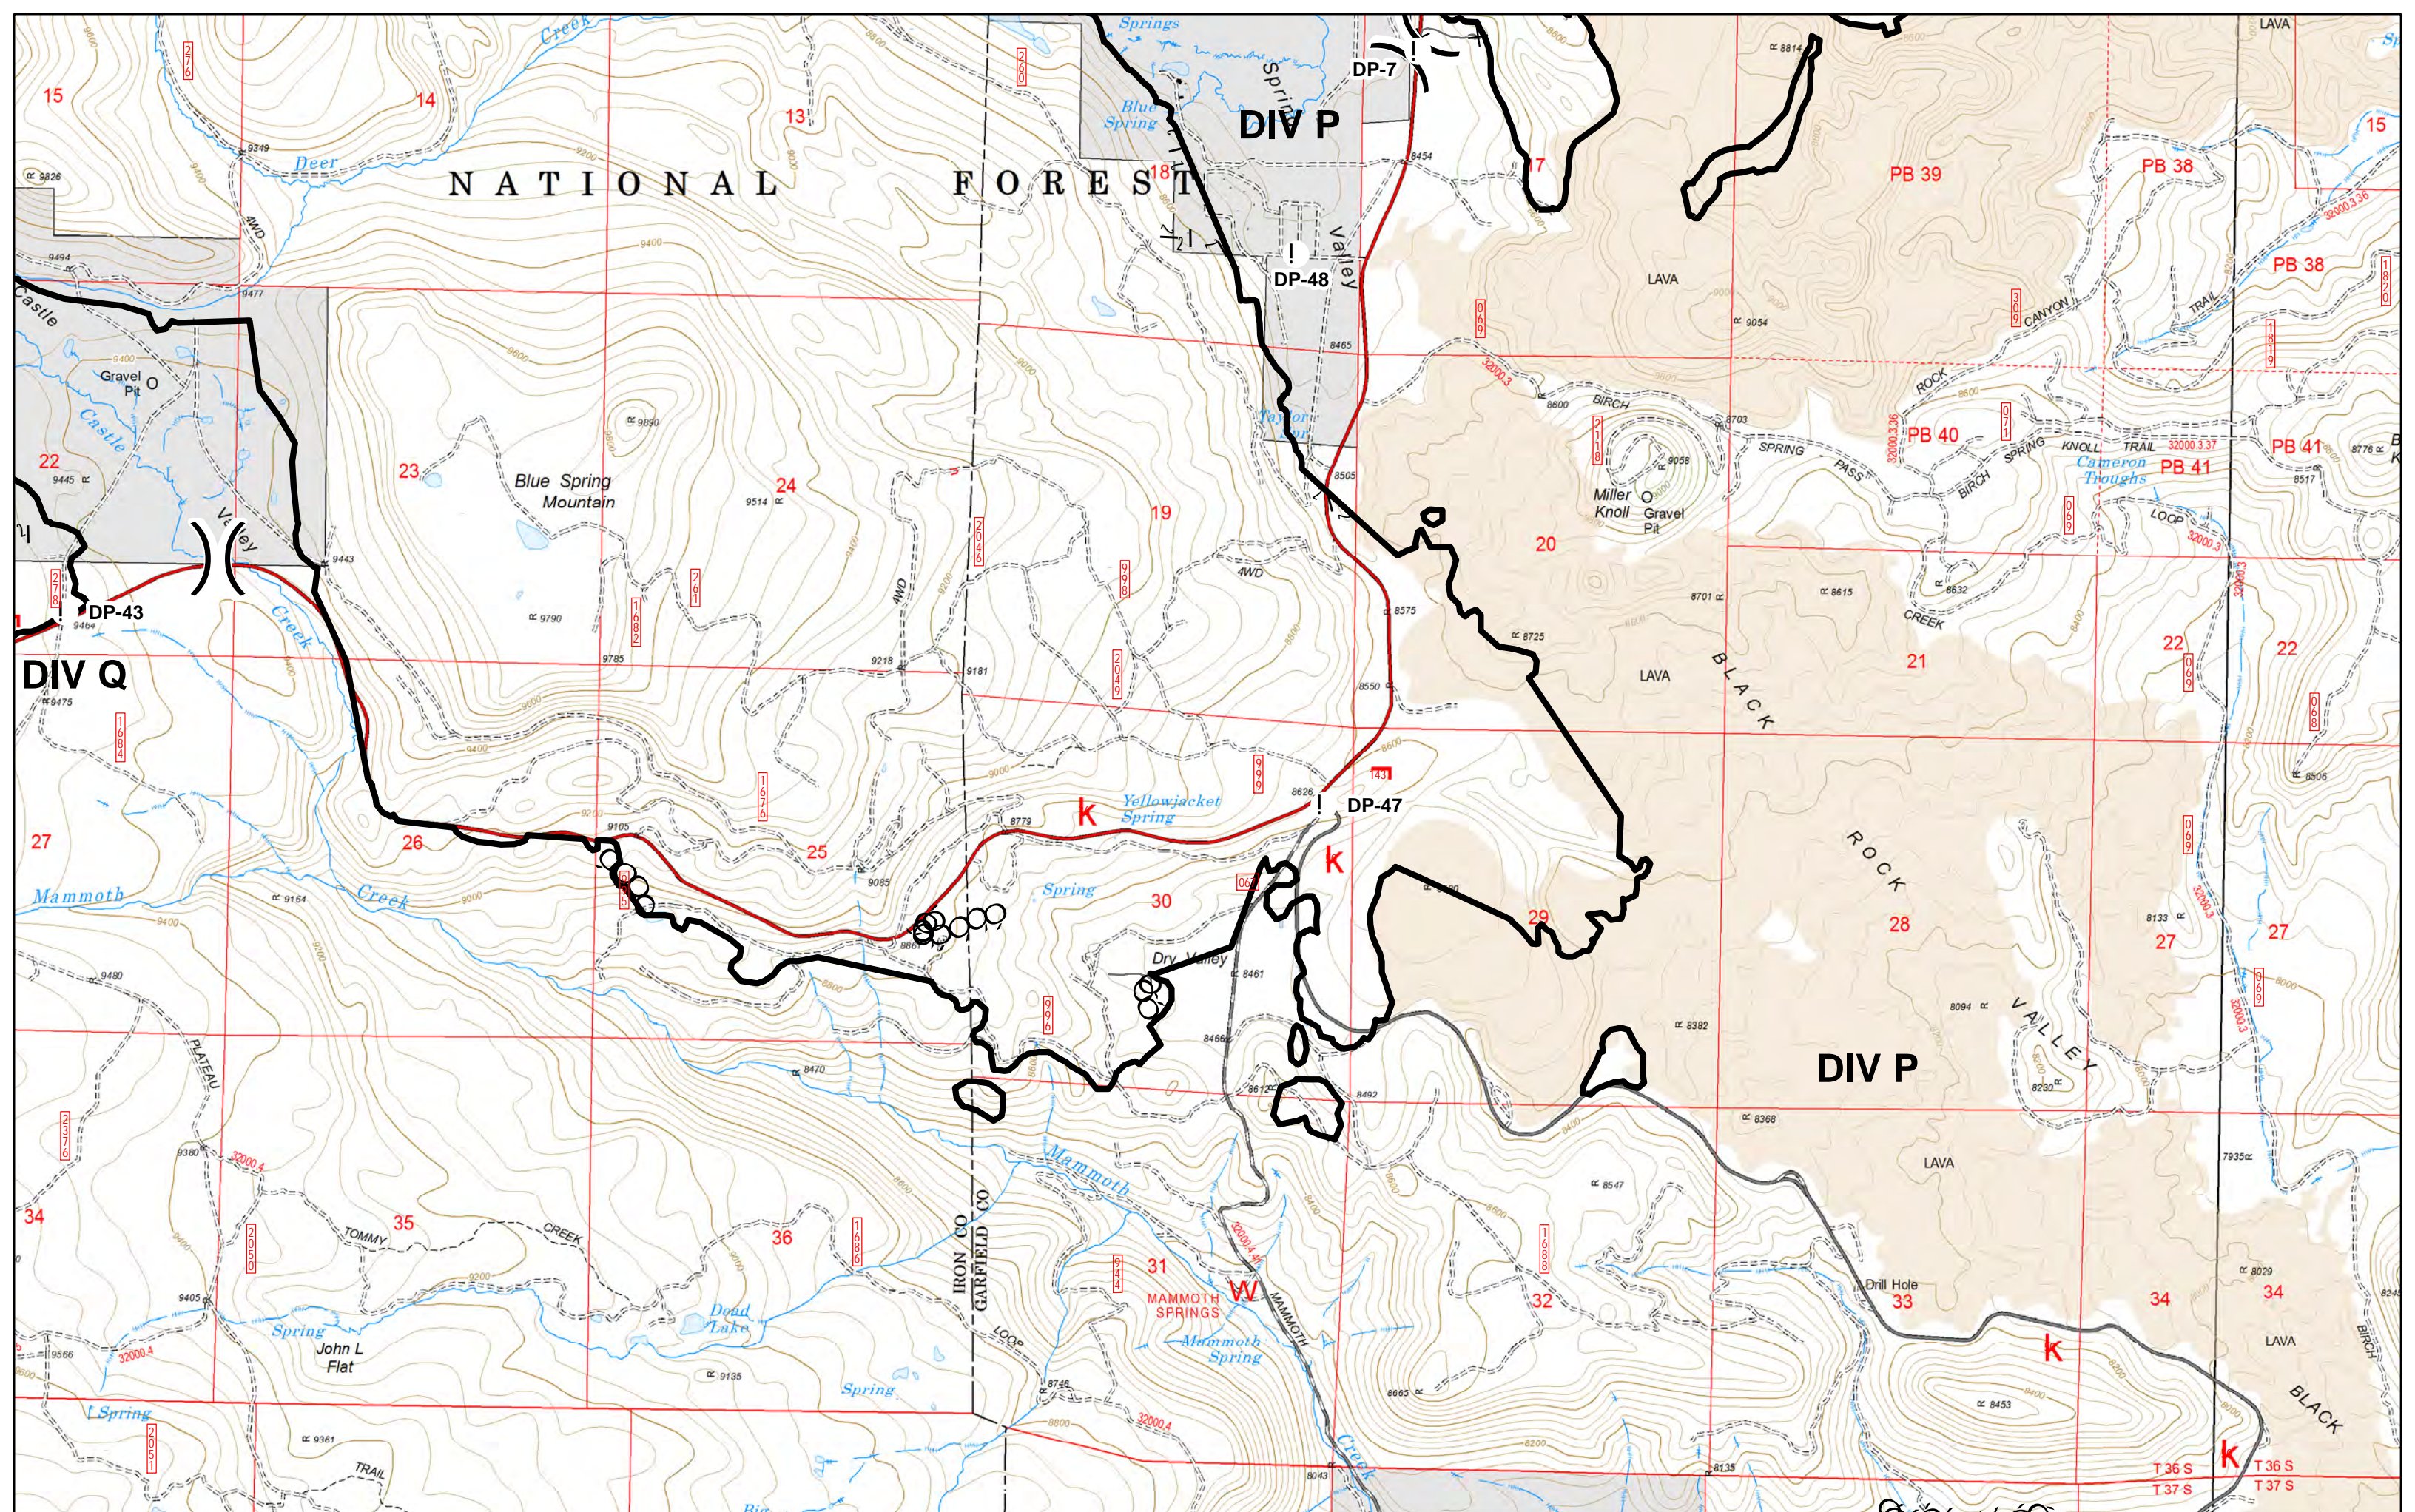

H-19

CMD 4

Sandy Peak

FM-2

DIV J

DIV K

Div K

Page 3

DIV M

DIV N

DIXIE

**LAKE Panguitch
Lake NO Dip**

Branch II Spike

WHITE BRIDGE

HAYCOCK

MOUNTAIN

NATIONAL FOREST

DIV P

DIV Q

DIV P

Div P