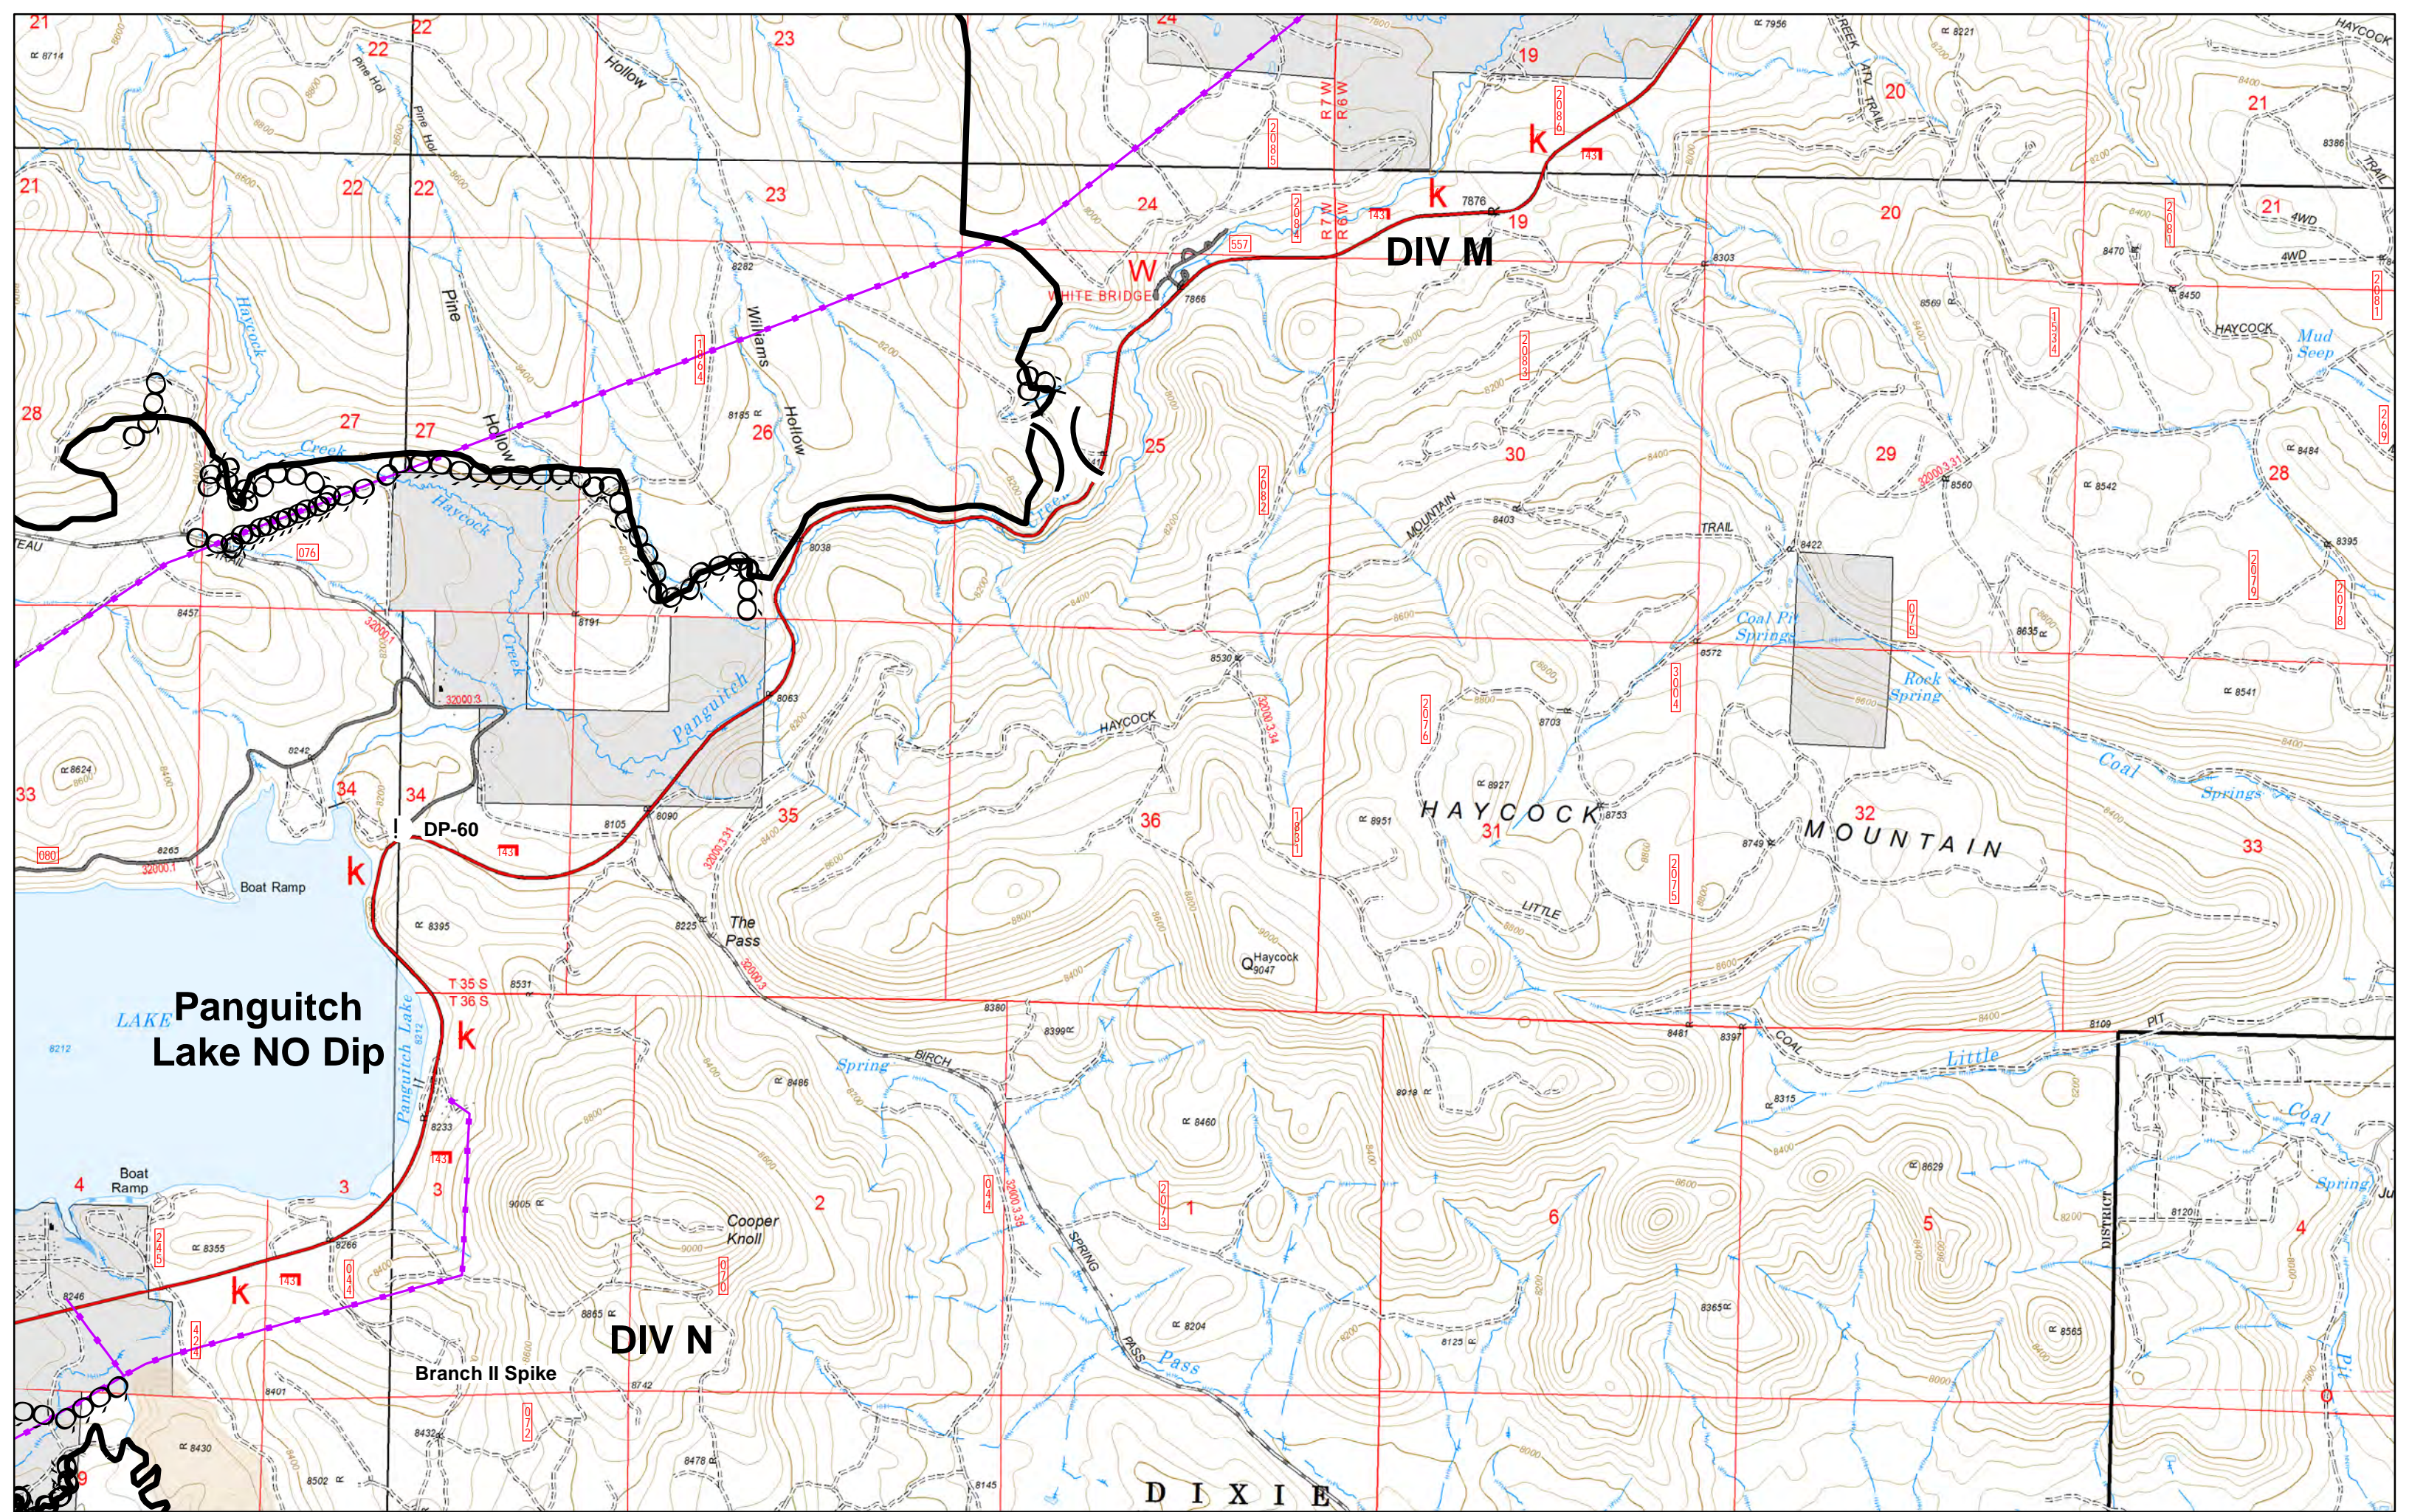

H-19

CMD 4

Sandy Peak

FM-2

DIV J

DIV K

Div K

Page 3

DIV M

DIV N

DIXIE

**LAKE Panguitch
Lake NO Dip**

Branch II Spike

WHITE BRIDGE

HAYCOCK

MOUNTAIN