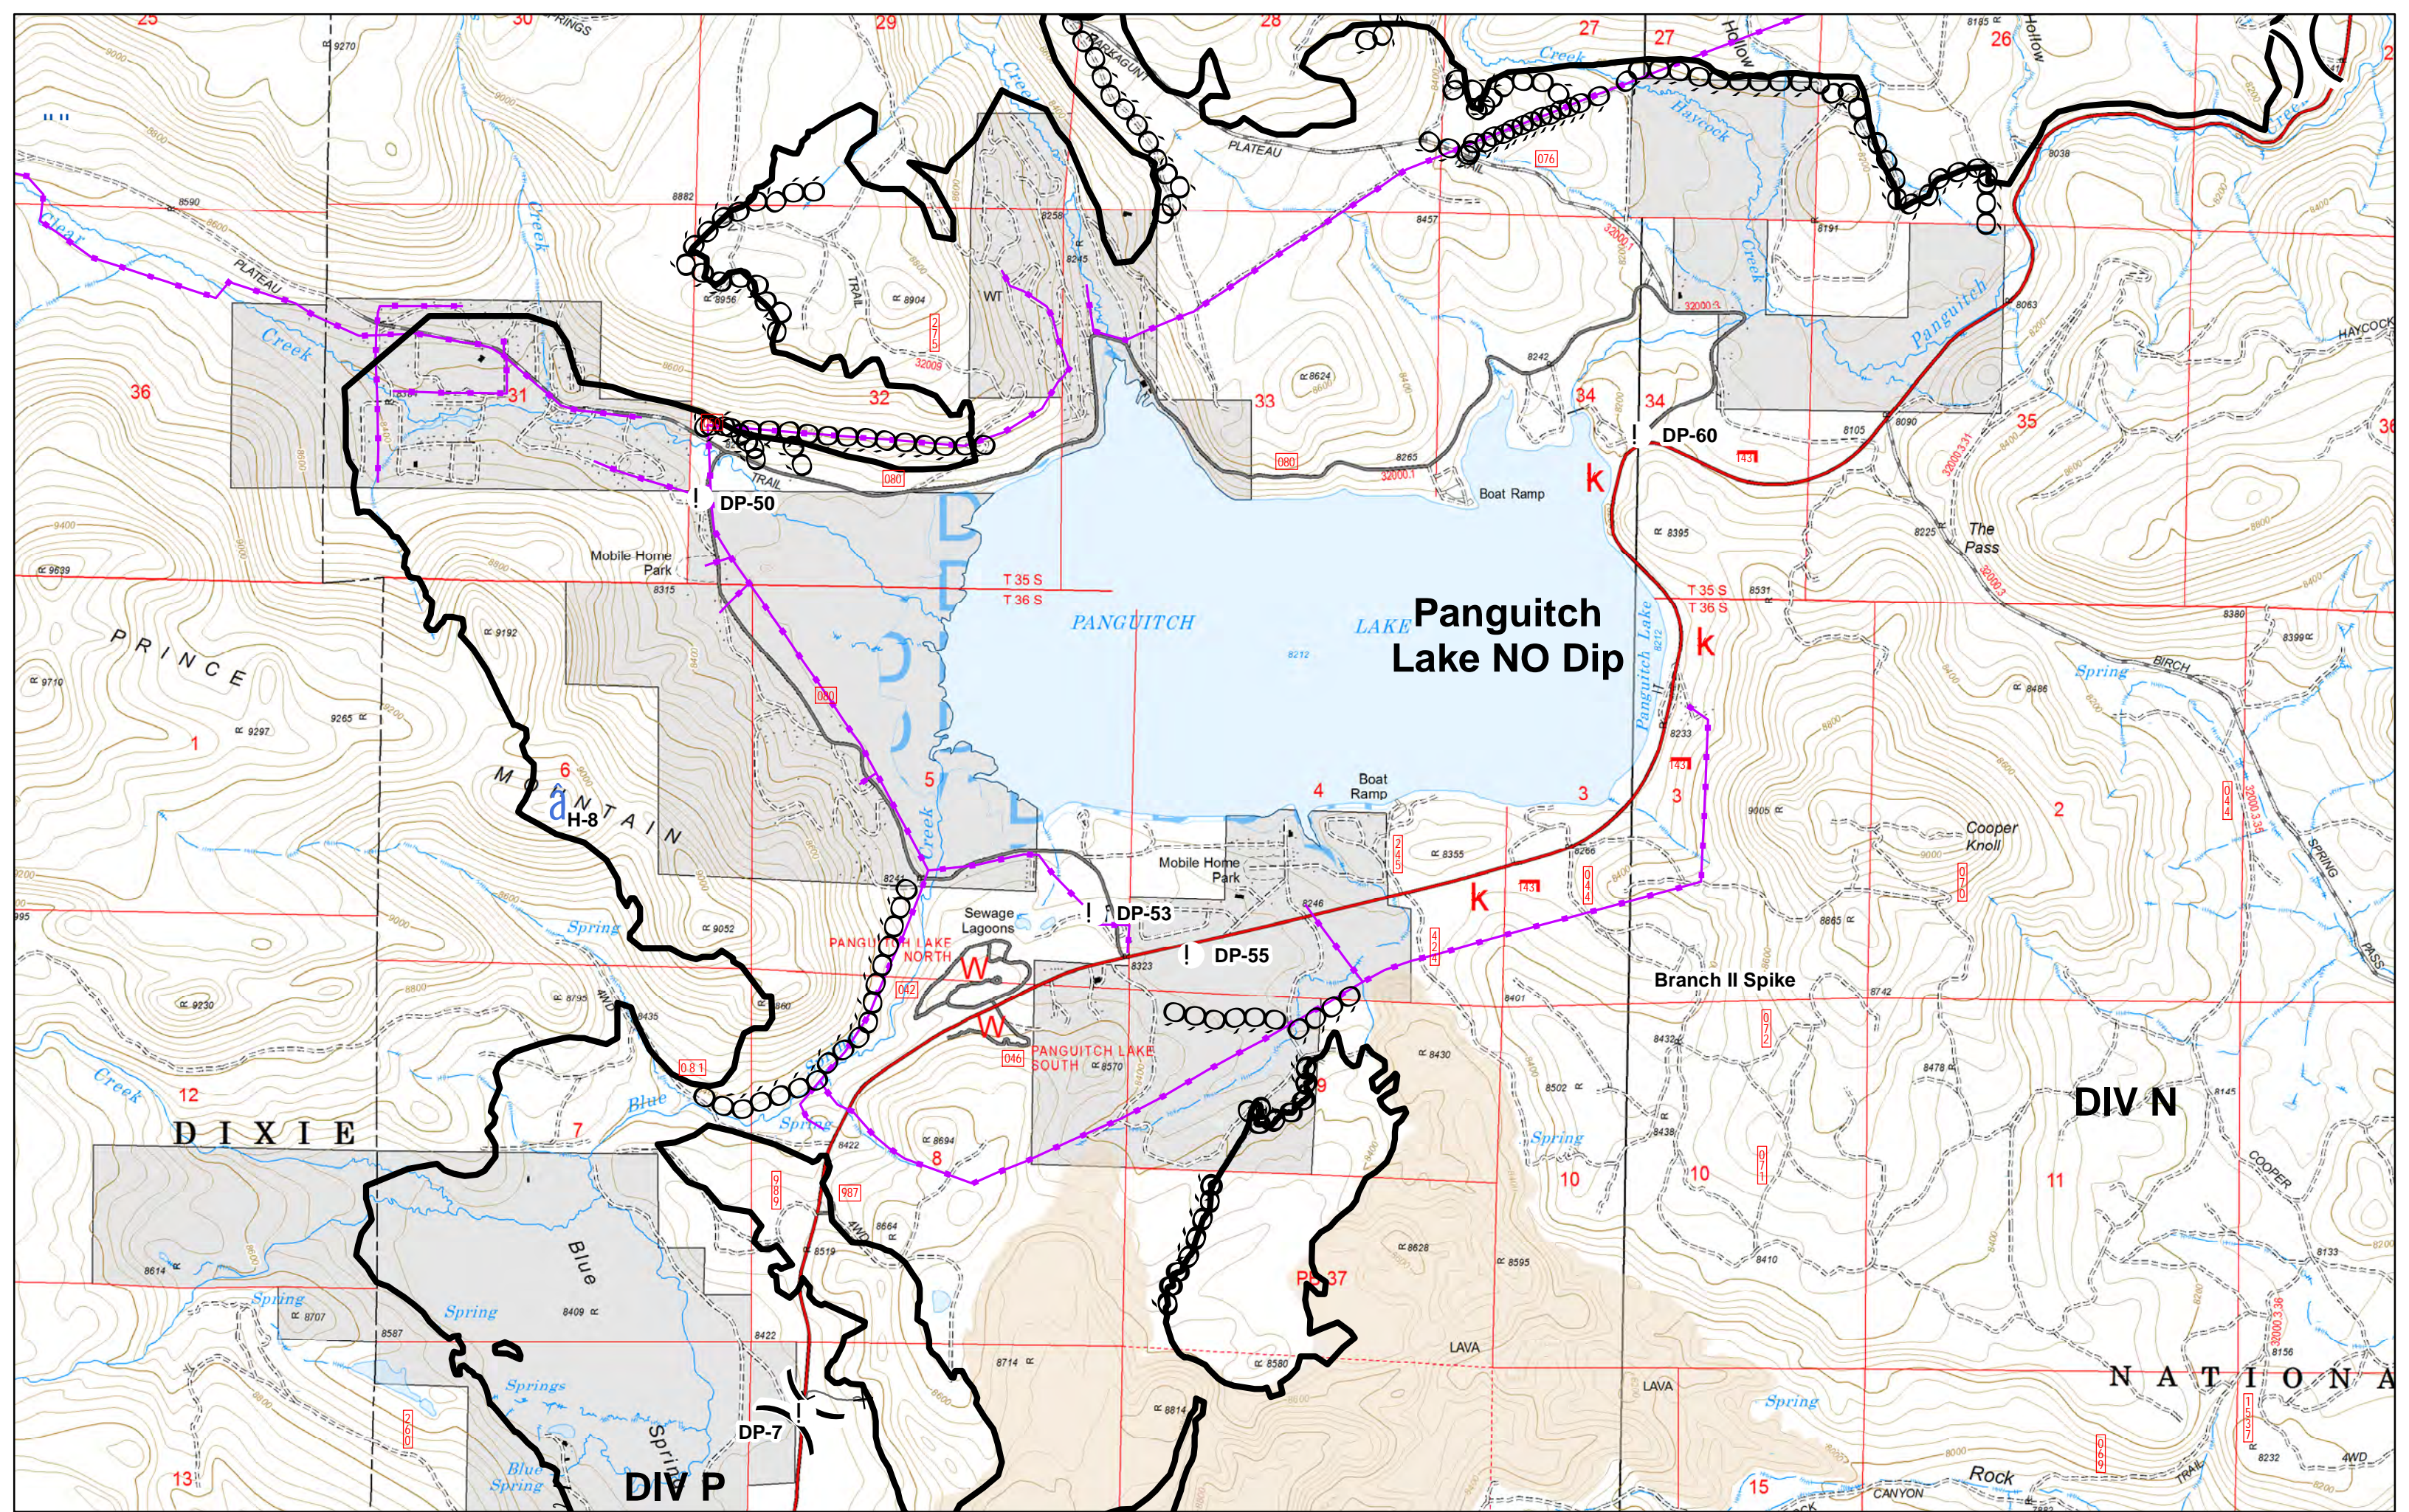

H-19

CMD 4

Sandy Peak

FM-2

DIV J

DIV K

Div K

Page 3

DIV M

DIV N

DIXIE

**LAKE Panguitch
Lake NO Dip**

Branch II Spike

WHITE BRIDGE

HAYCOCK

MOUNTAIN

NATIONAL FOREST

DIV P

DIV Q

DIV P

Div P