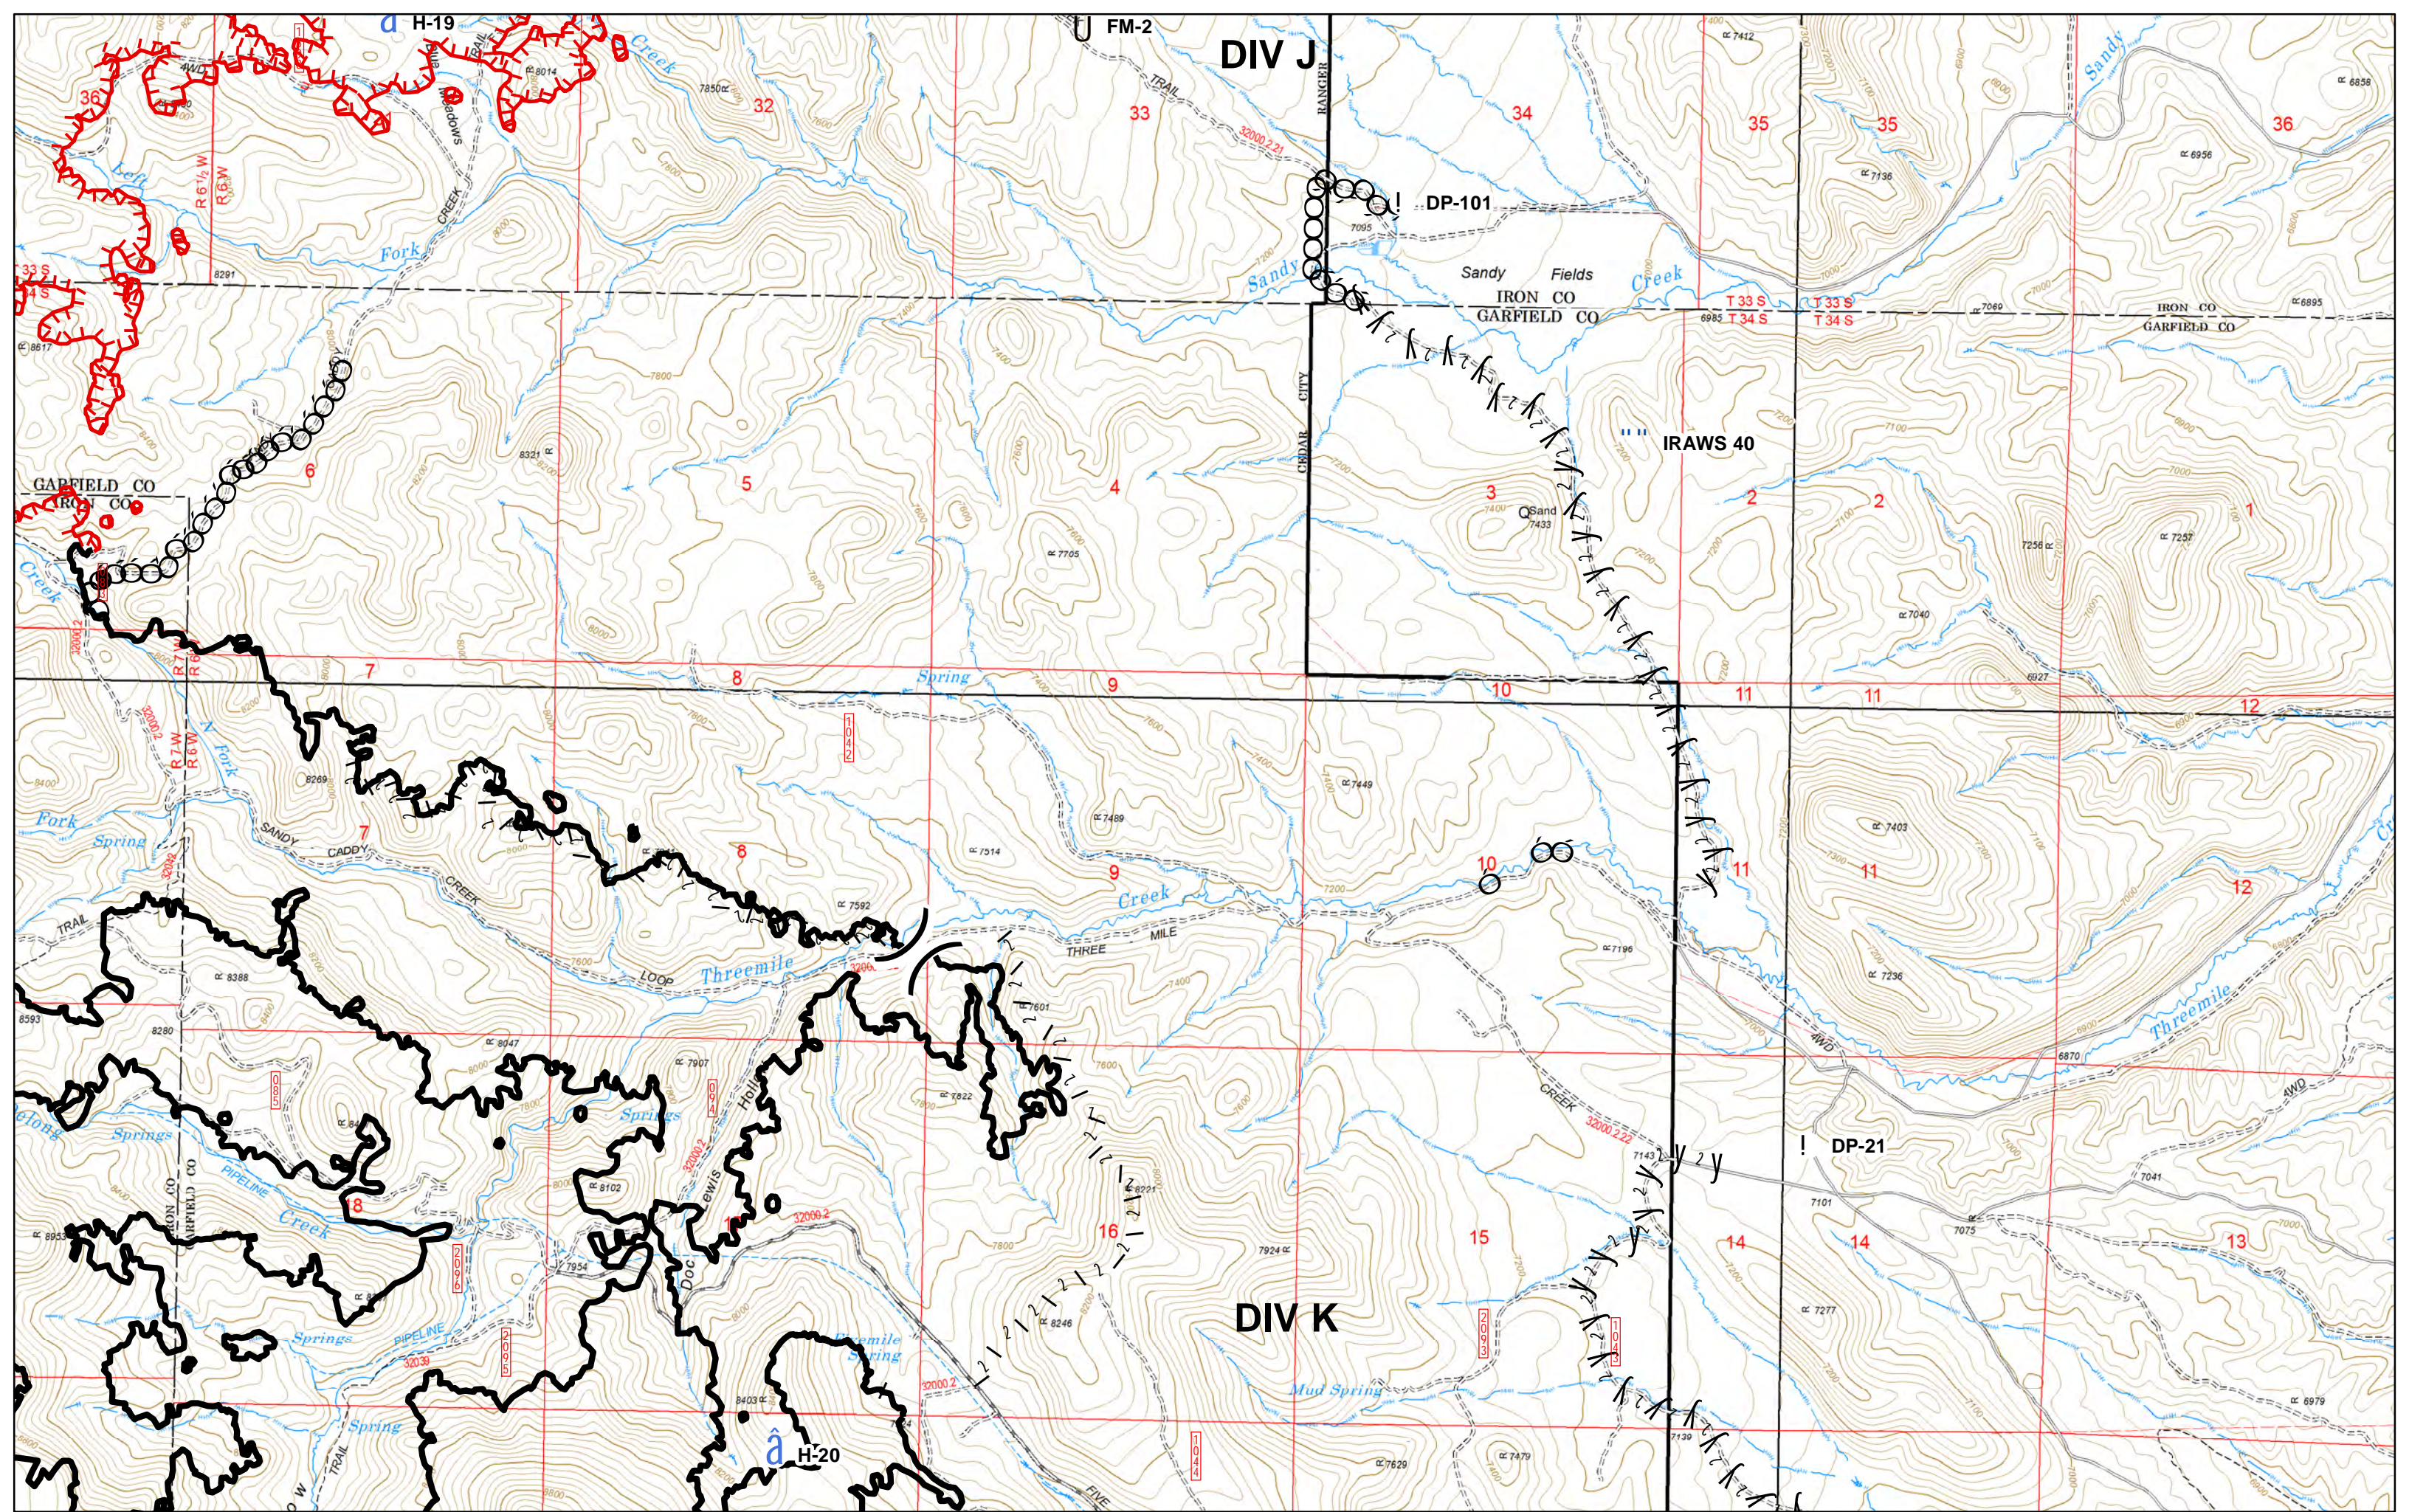

DIV I

DIV J

NATION

FOREST

OLD SPANISH NATIONAL HISTORIC TRAIL

DP-92

IRAWS 43

H-15

H-19

CMD 4

Sandy Peak

FM-2

DIV J

DIV K

Div K

Page 3

DIV M

DIV N

DIXIE

**LAKE Panguitch
Lake NO Dip**

Branch II Spike

WHITE BRIDGE

HAYCOCK

MOUNTAIN

NATIONAL FOREST

DIV P

DIV Q

DIV P

Div P