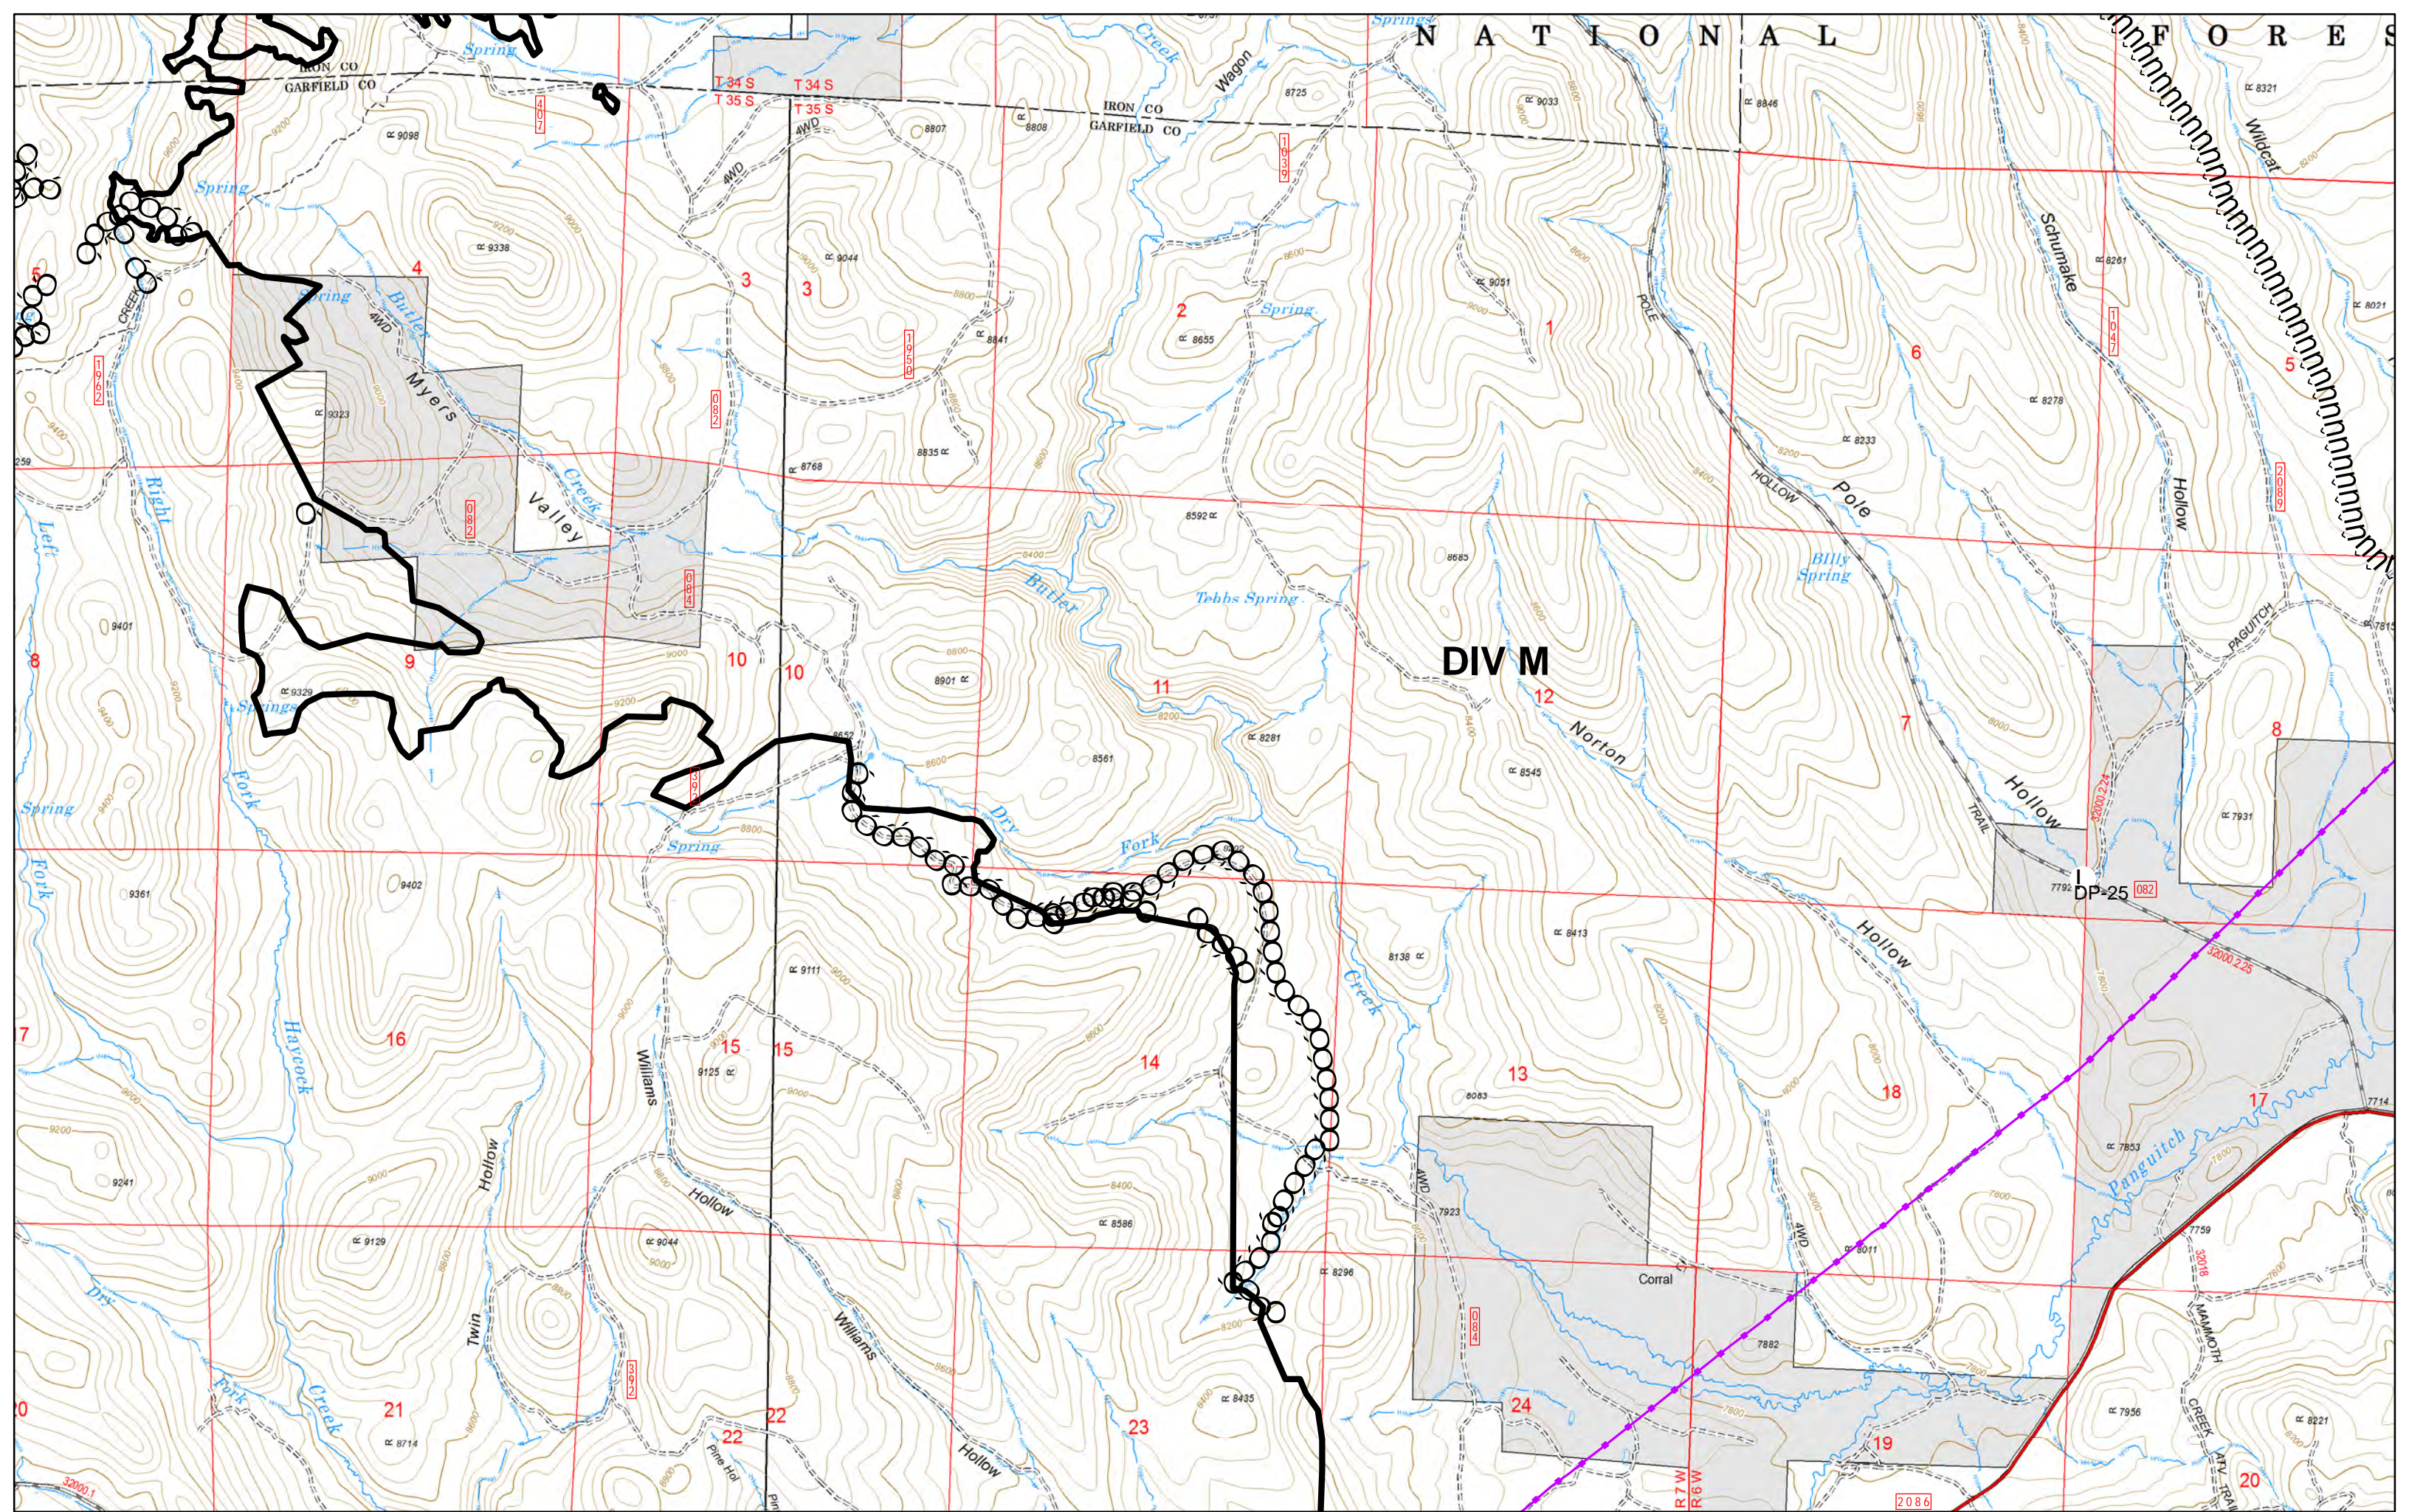

H-19

CMD 4

Sandy Peak

FM-2

DIV J

DIV K

Div K

Page 3

DIV M

DIV N

DIXIE

**LAKE Panguitch
Lake NO Dip**

Branch II Spike

WHITE BRIDGE

HAYCOCK

MOUNTAIN